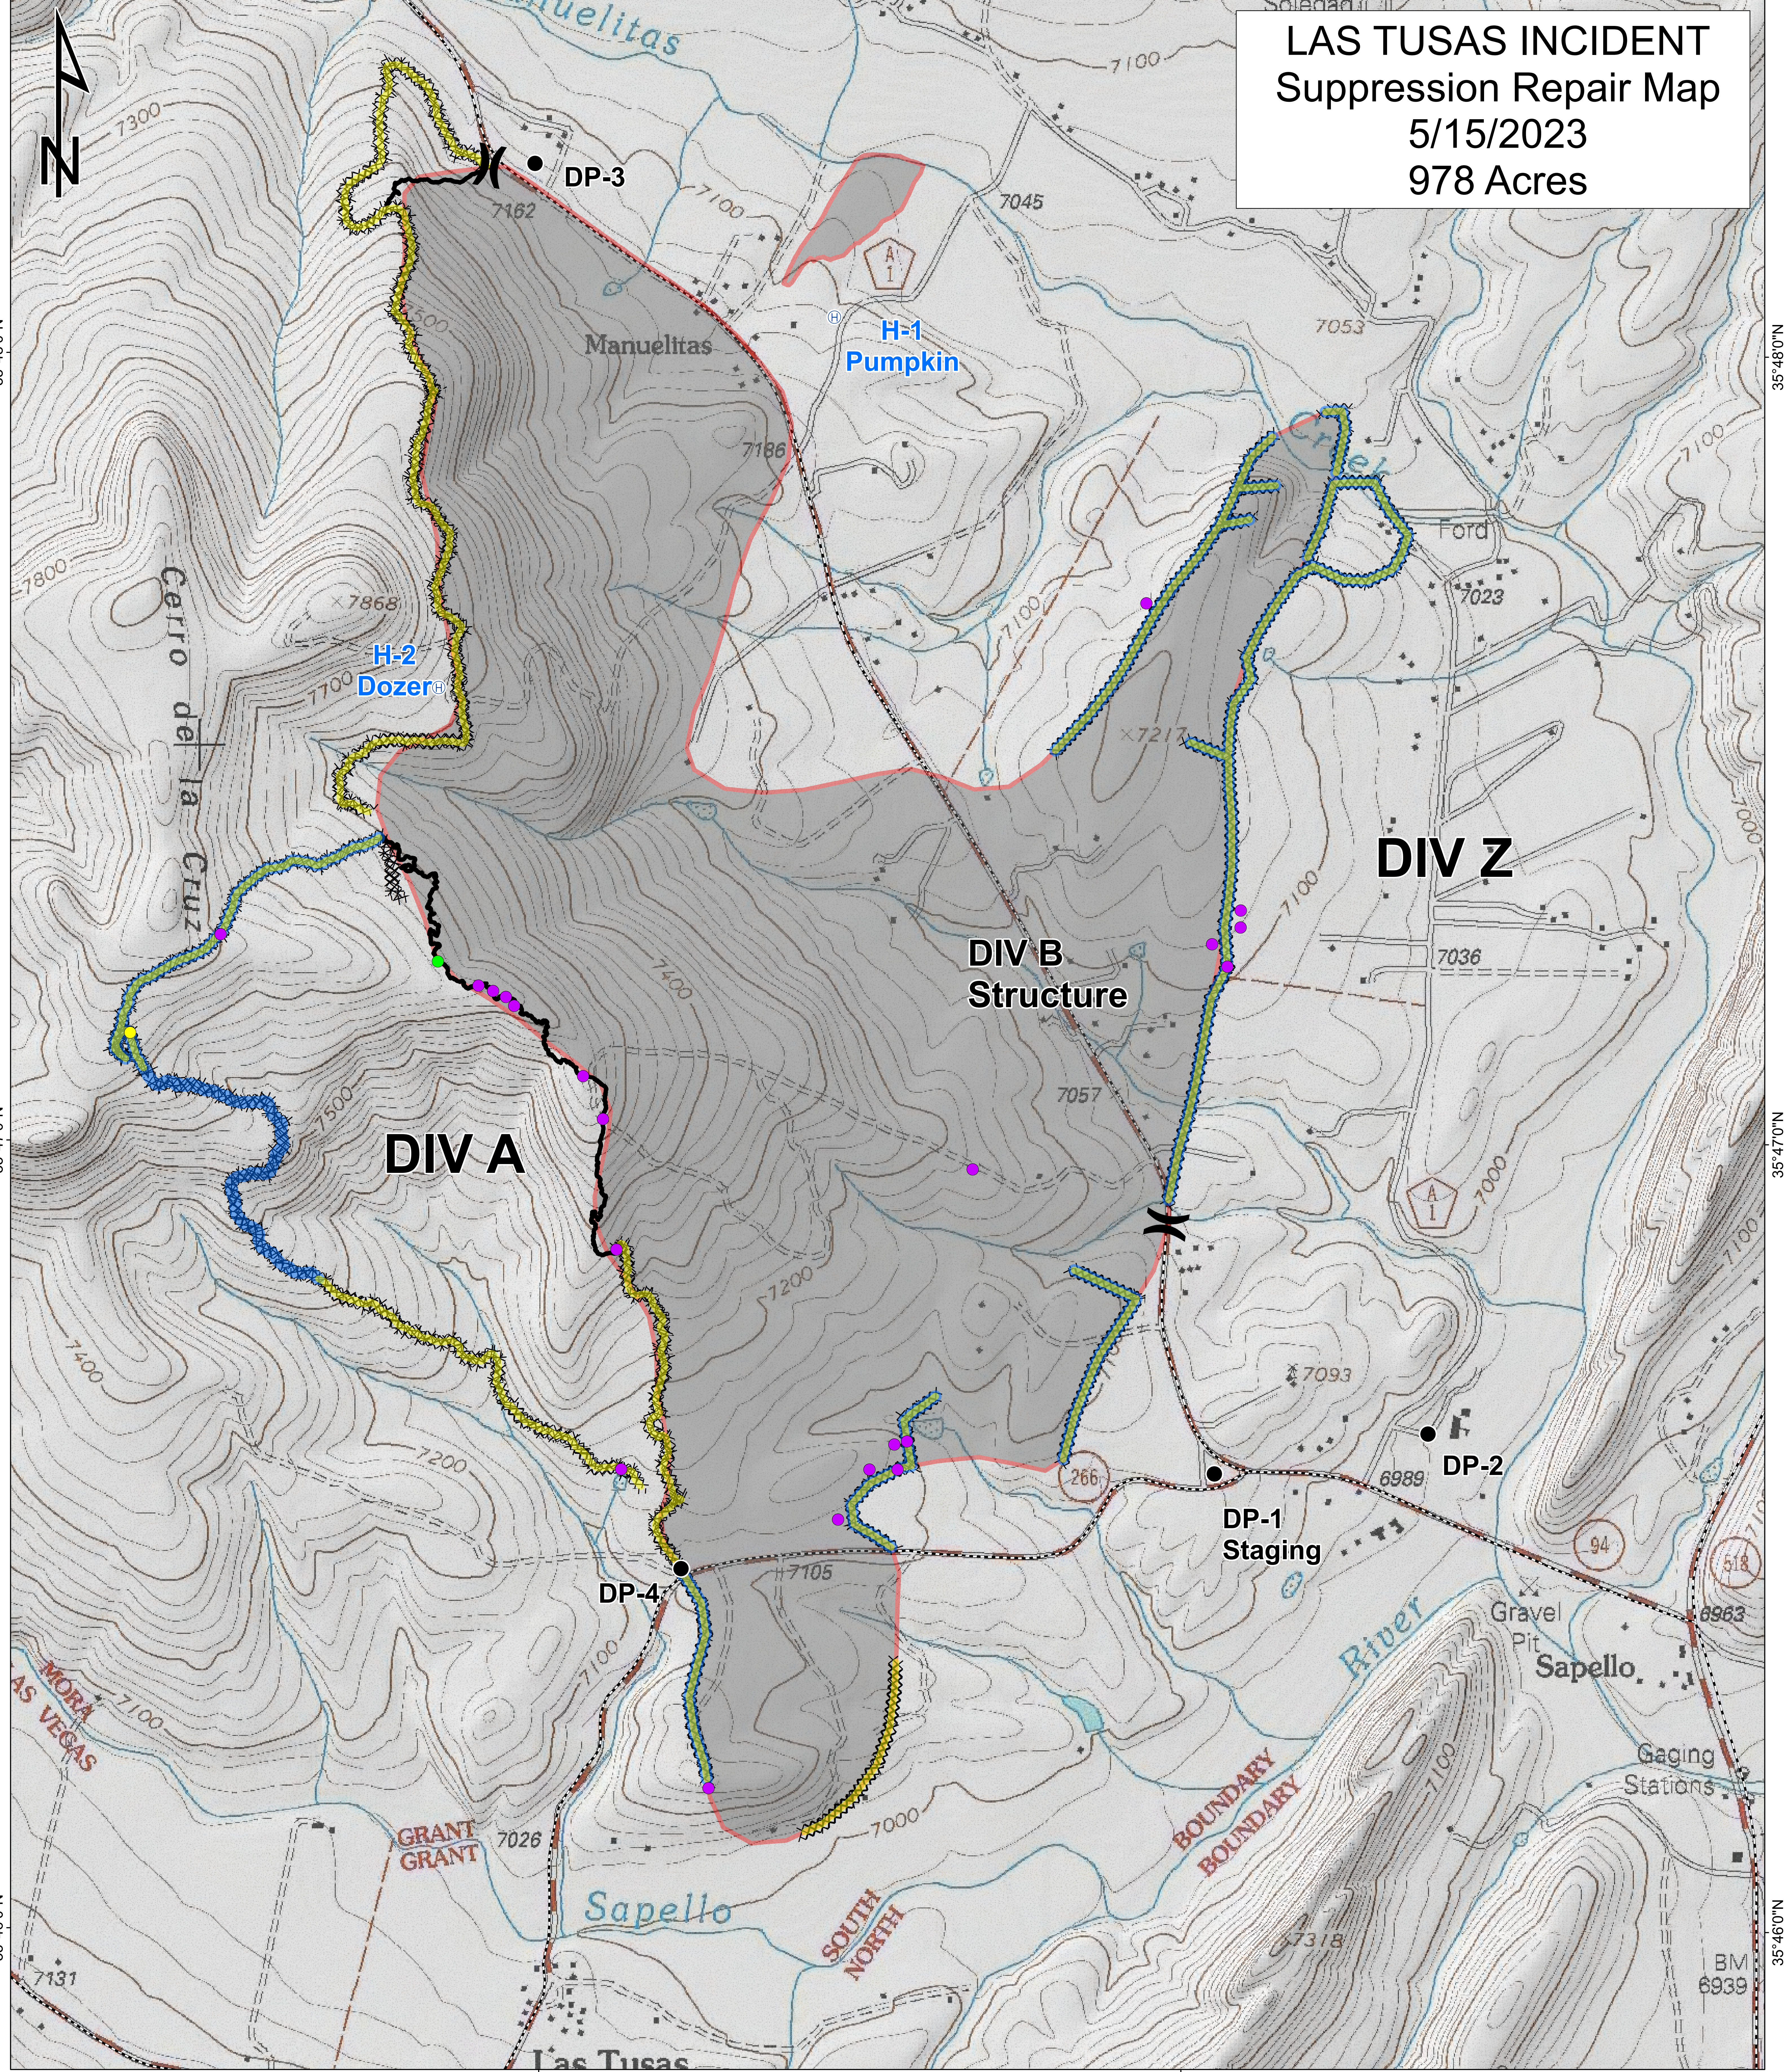

**LAS TUSAS INCIDENT**  
**Suppression Repair Map**  
**5/15/2023**  
**978 Acres**

Legend			
<span style="color: yellow;">●</span> LZ - not approved			
<span style="color: purple;">●</span> Fence Cut/Repair needed			
<span style="color: green;">●</span> Fence Down			