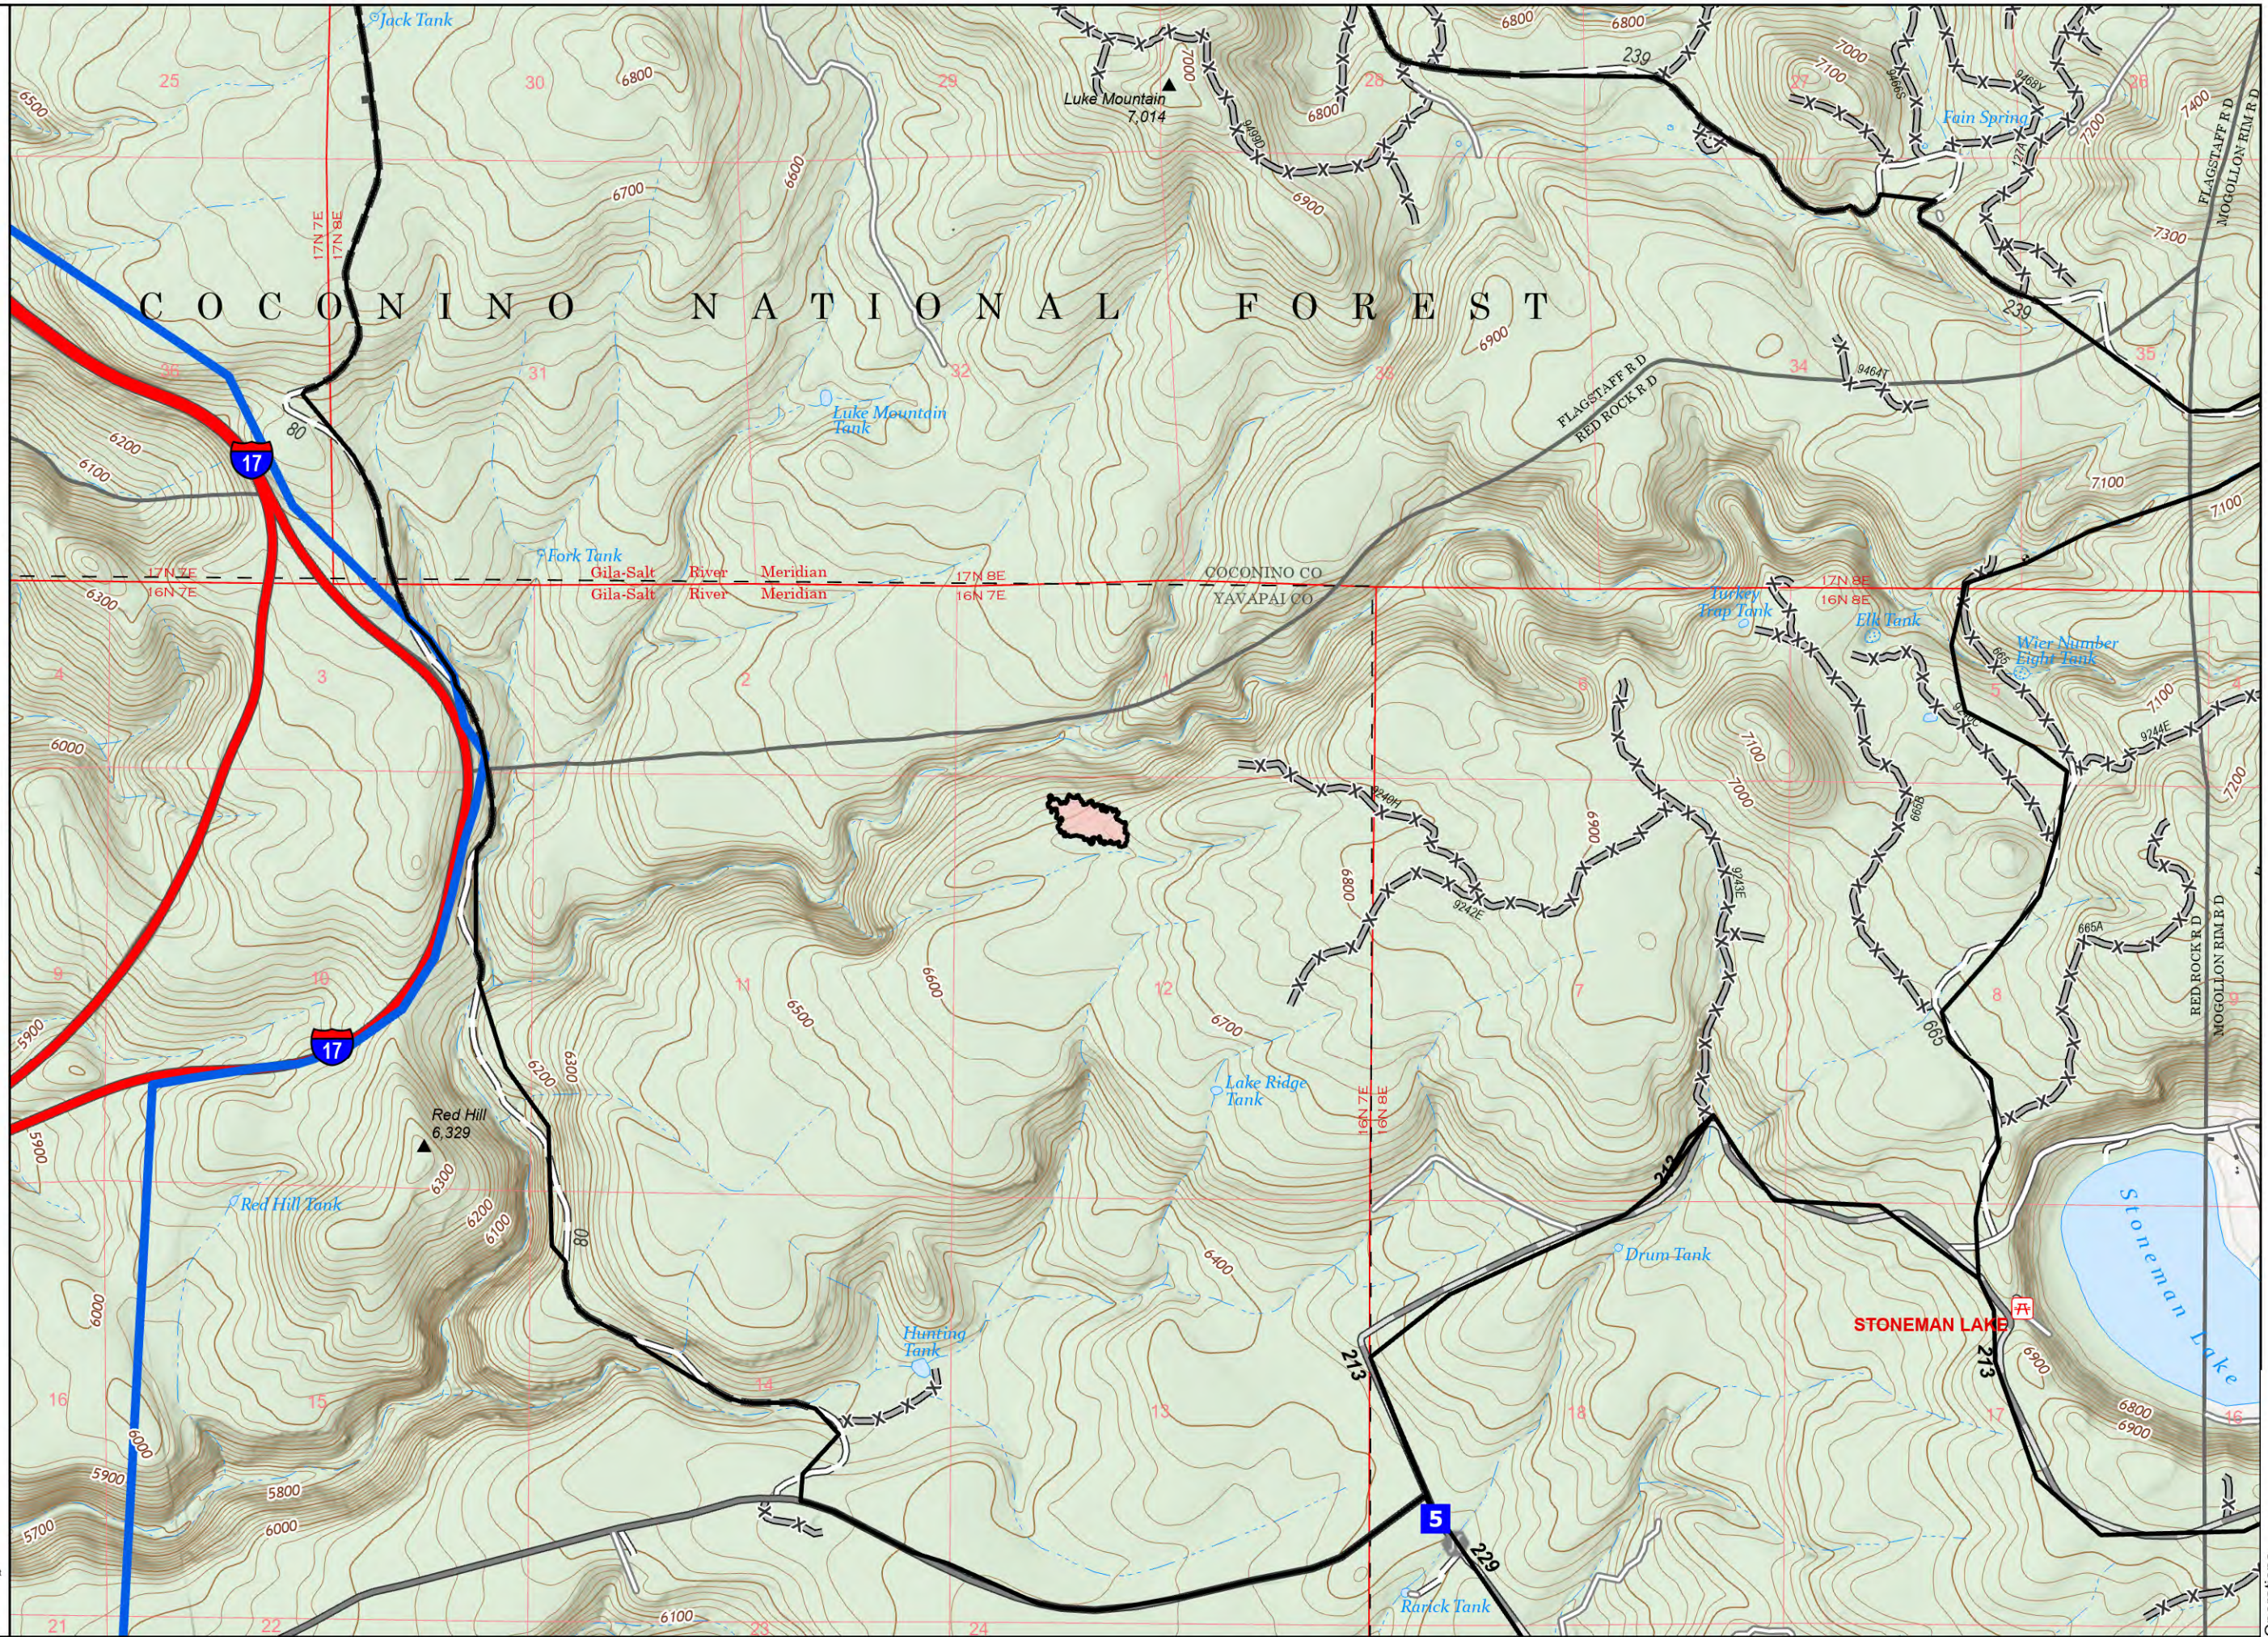

Operations

Luke
AZCOF-000798
9 acres
08/08/2023

Fire perimeter updated from
Acres from IR and GPS on 8/4/2023

- Luke Planning Area
- Luke Operational Blocks
- Structure
- Drop Point
- Contained
- Wildfire Daily Fire Perimeter
- Primary Highway
- Paved
- Gravel Road
- Dirt Road
- Unimproved Road
- Forest Service Roads Closed
- Forest Service Land

Remote Incident Support
Team
8/7/2023 1637
North American 1983
Datum: LatLong Grid