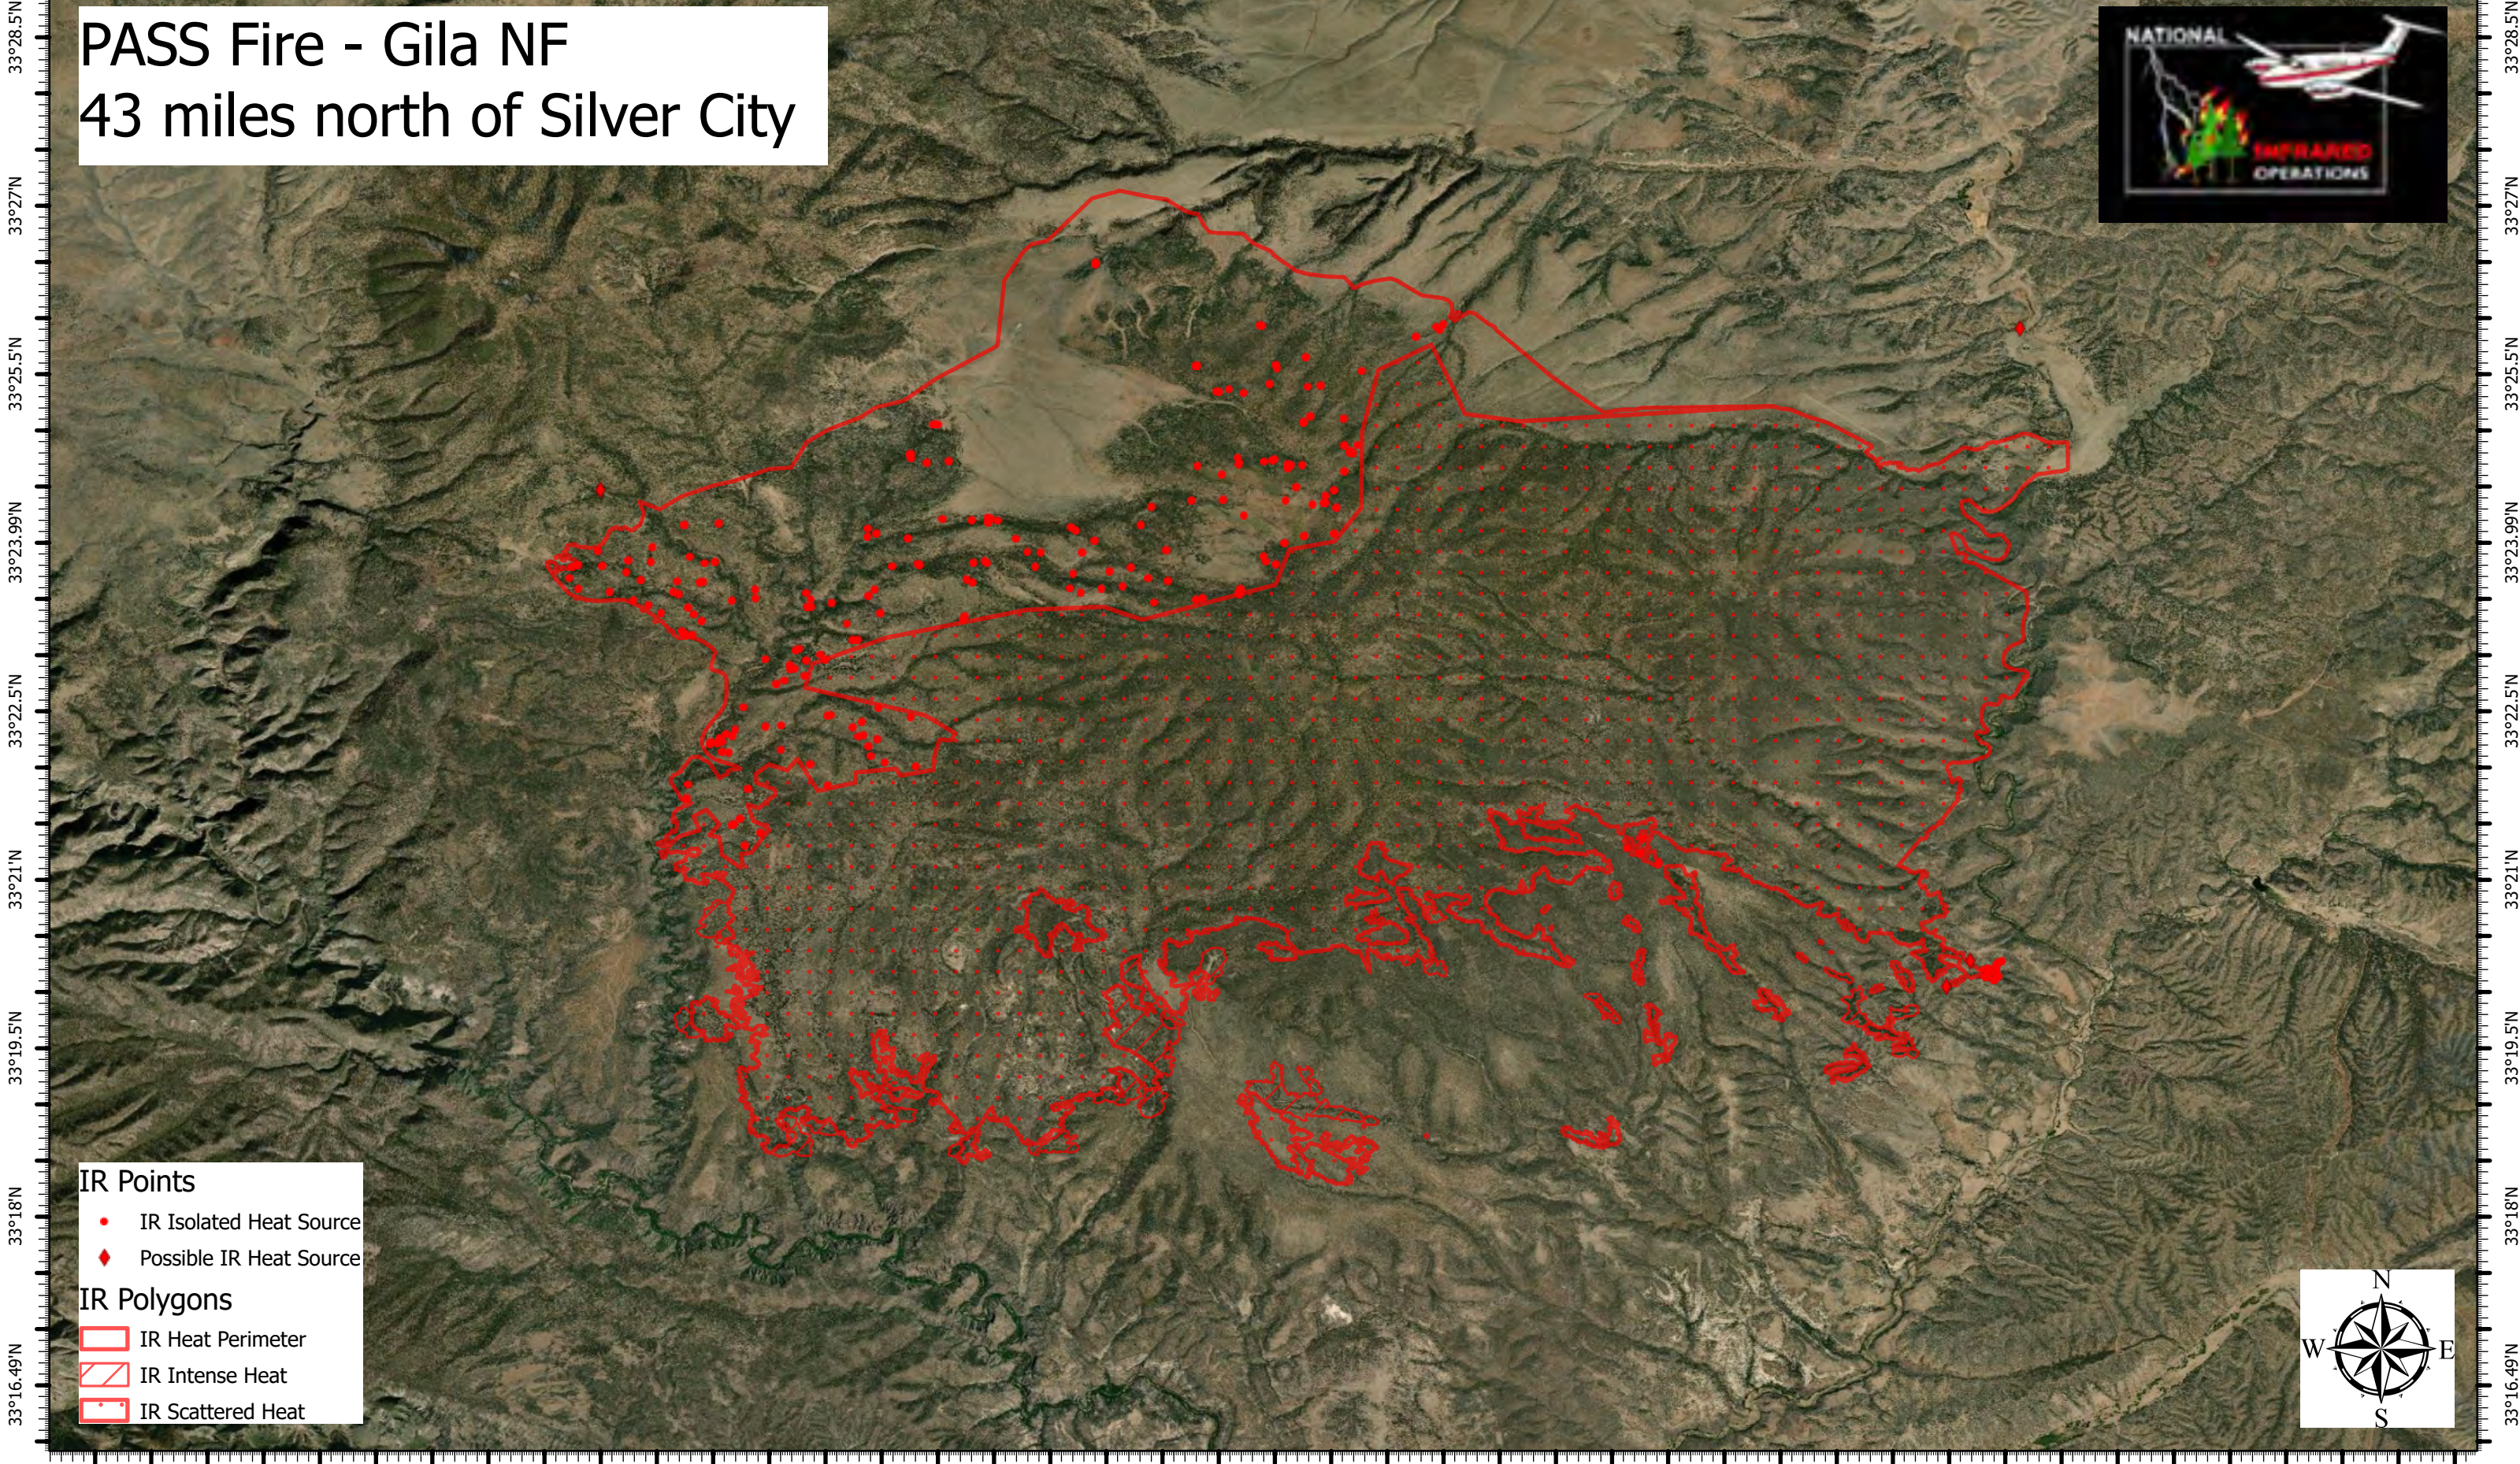

108°24'W 108°22.5'W 108°21.01'W 108°19.5'W 108°18'W 108°16.5'W 108°15'W 108°13.51'W 108°12'W 108°10.5'W 108°9'W 108°7.5'W 108°6.01'W 108°4.5'W 108°3'W

PASS Fire - Gila NF

43 miles north of Silver City

- IR Points**
- IR Isolated Heat Source
 - ◆ Possible IR Heat Source
- IR Polygons**
- ▭ IR Heat Perimeter
 - ▨ IR Intense Heat
 - ▧ IR Scattered Heat

DATE: 6/06/2023 IR Calculated Acres 46,293

0 2.5 5 10 Miles

Datum: WGS 1984 UTM Zone 12N

108°24'W 108°22.5'W 108°21.01'W 108°19.5'W 108°18'W 108°16.5'W 108°15'W 108°13.51'W 108°12'W 108°10.5'W 108°9'W 108°7.5'W 108°6.01'W 108°4.5'W 108°3'W