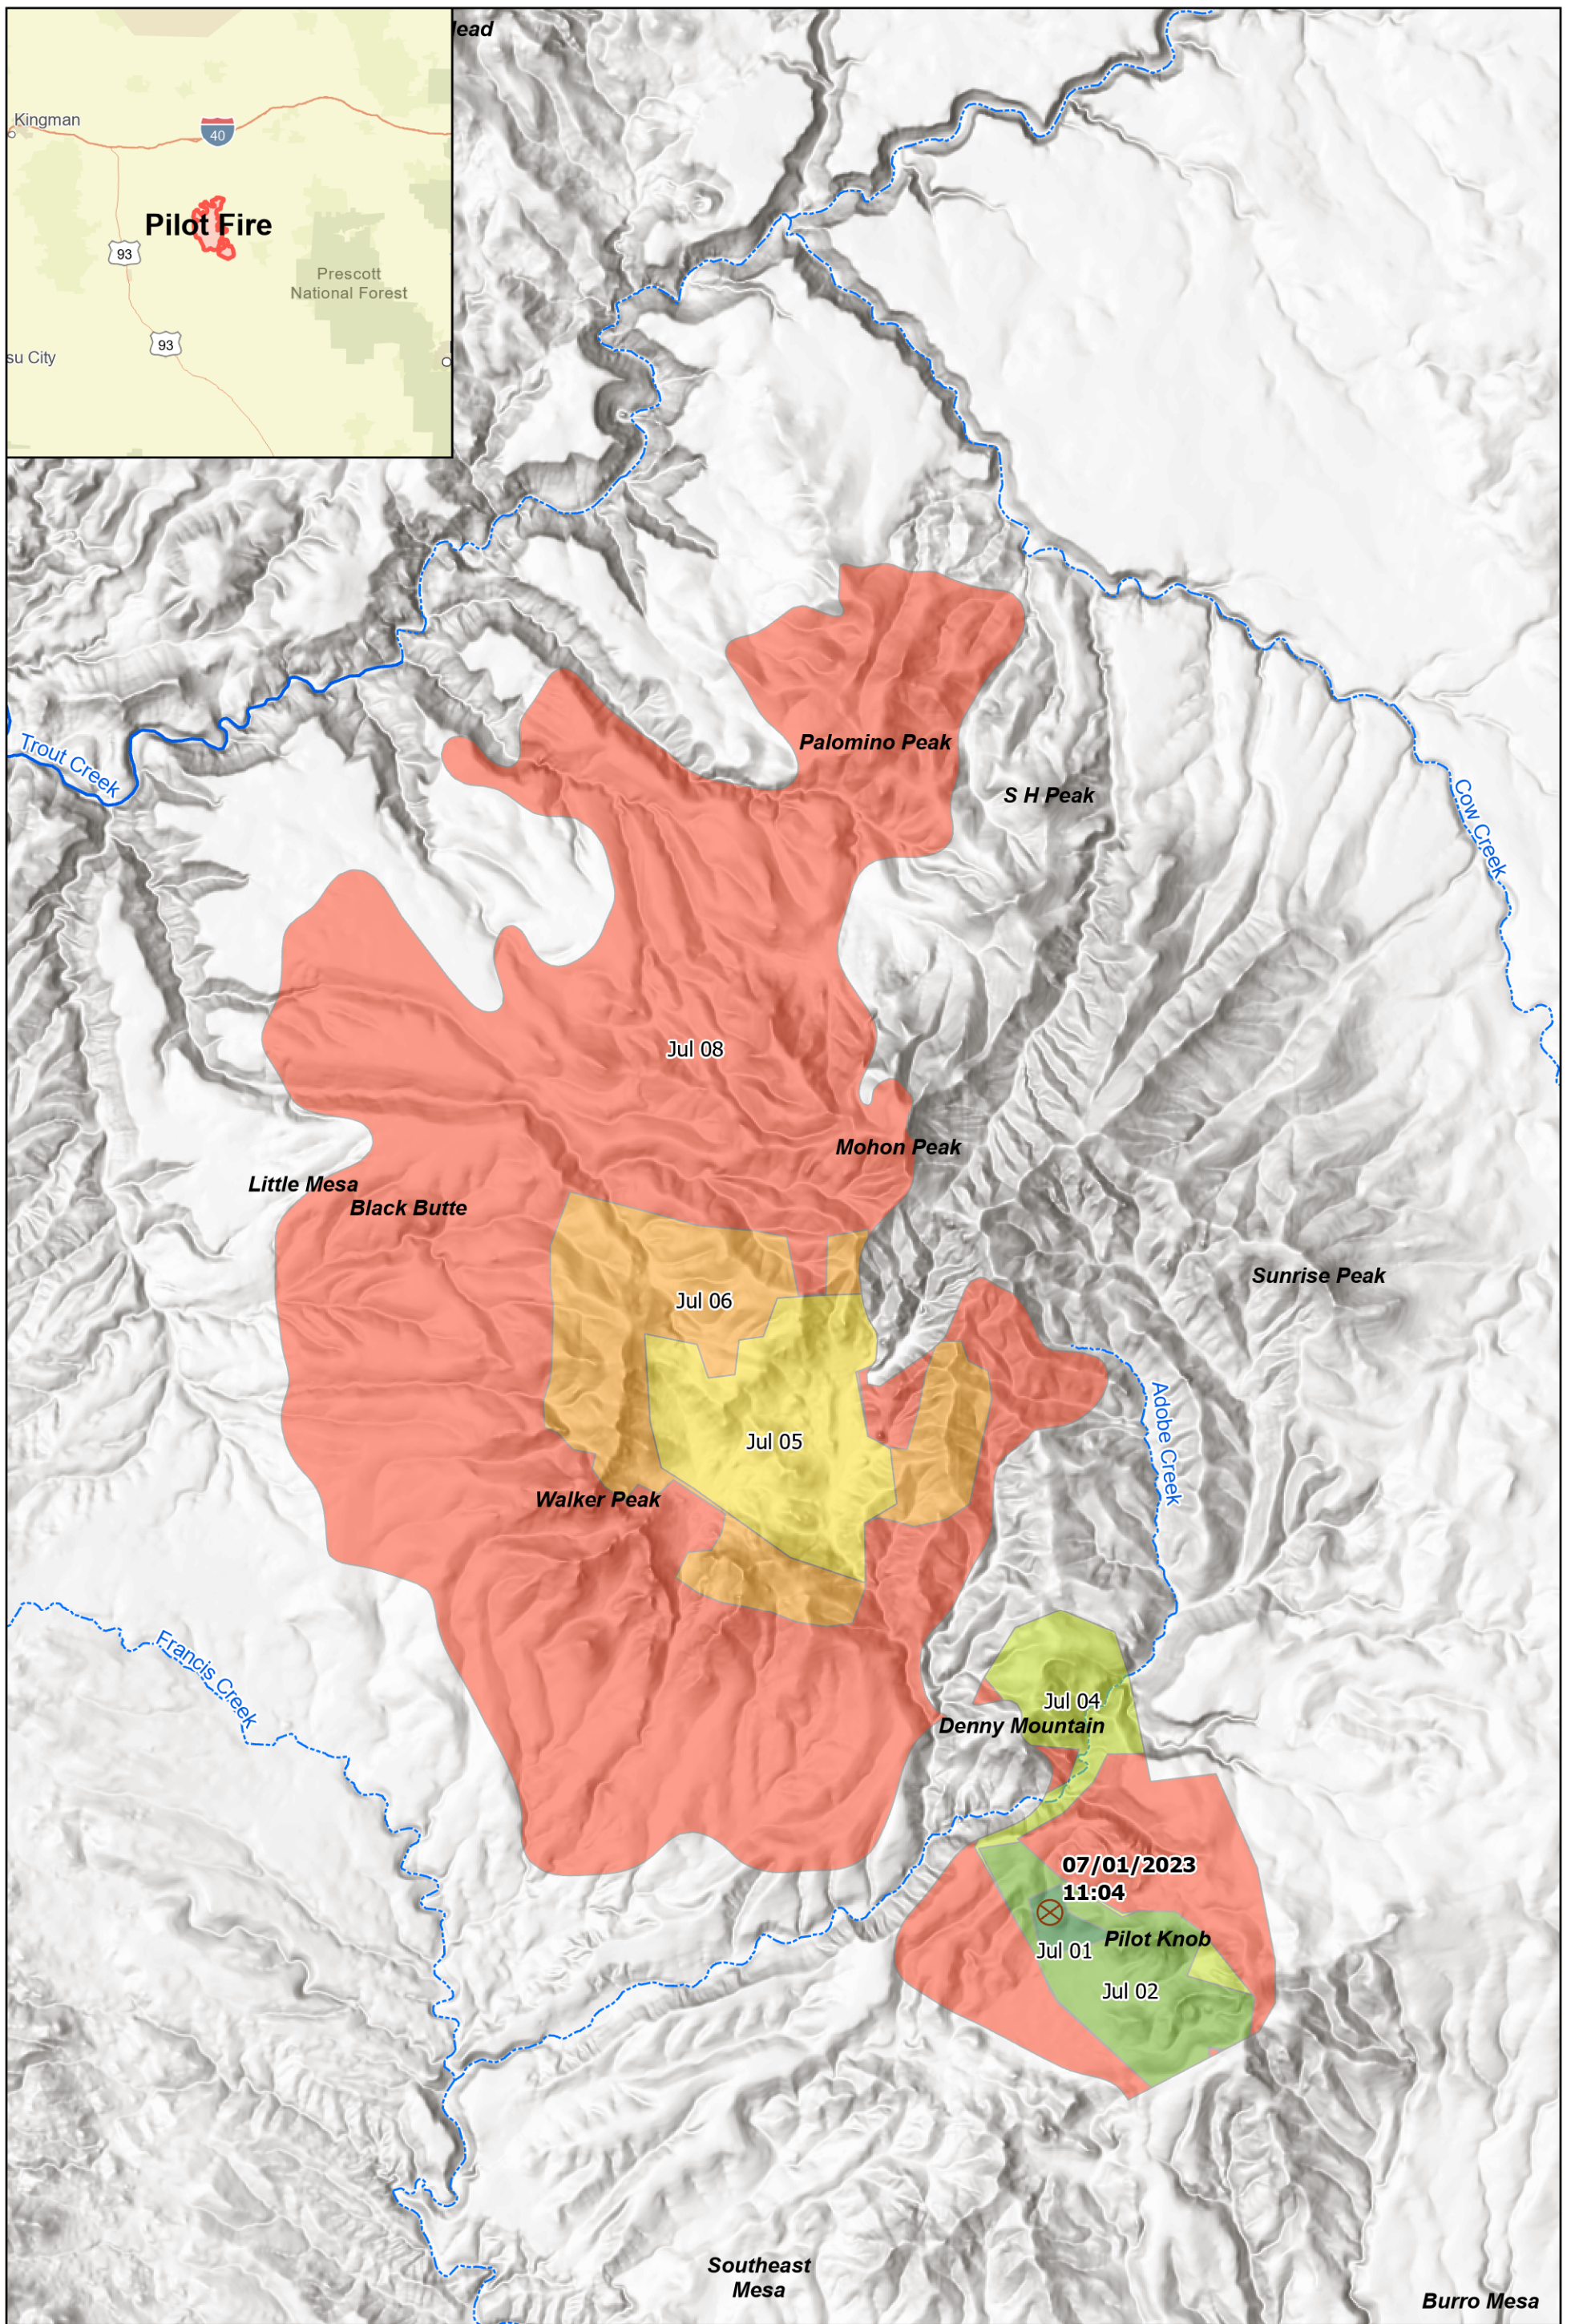

lead

PROGRESSION MAP

32,028 acres at 7/8/2023 16:52
 1:80,000 - A. Seifert - 7/9/2023 1144
 North American 1983 Datum, LatLong Grid

- 07/01, 130ac
- 07/04, 895ac
- 07/06, 2978ac
- 07/02, 1151ac
- 07/05, 1983ac
- 07/08, 24891ac