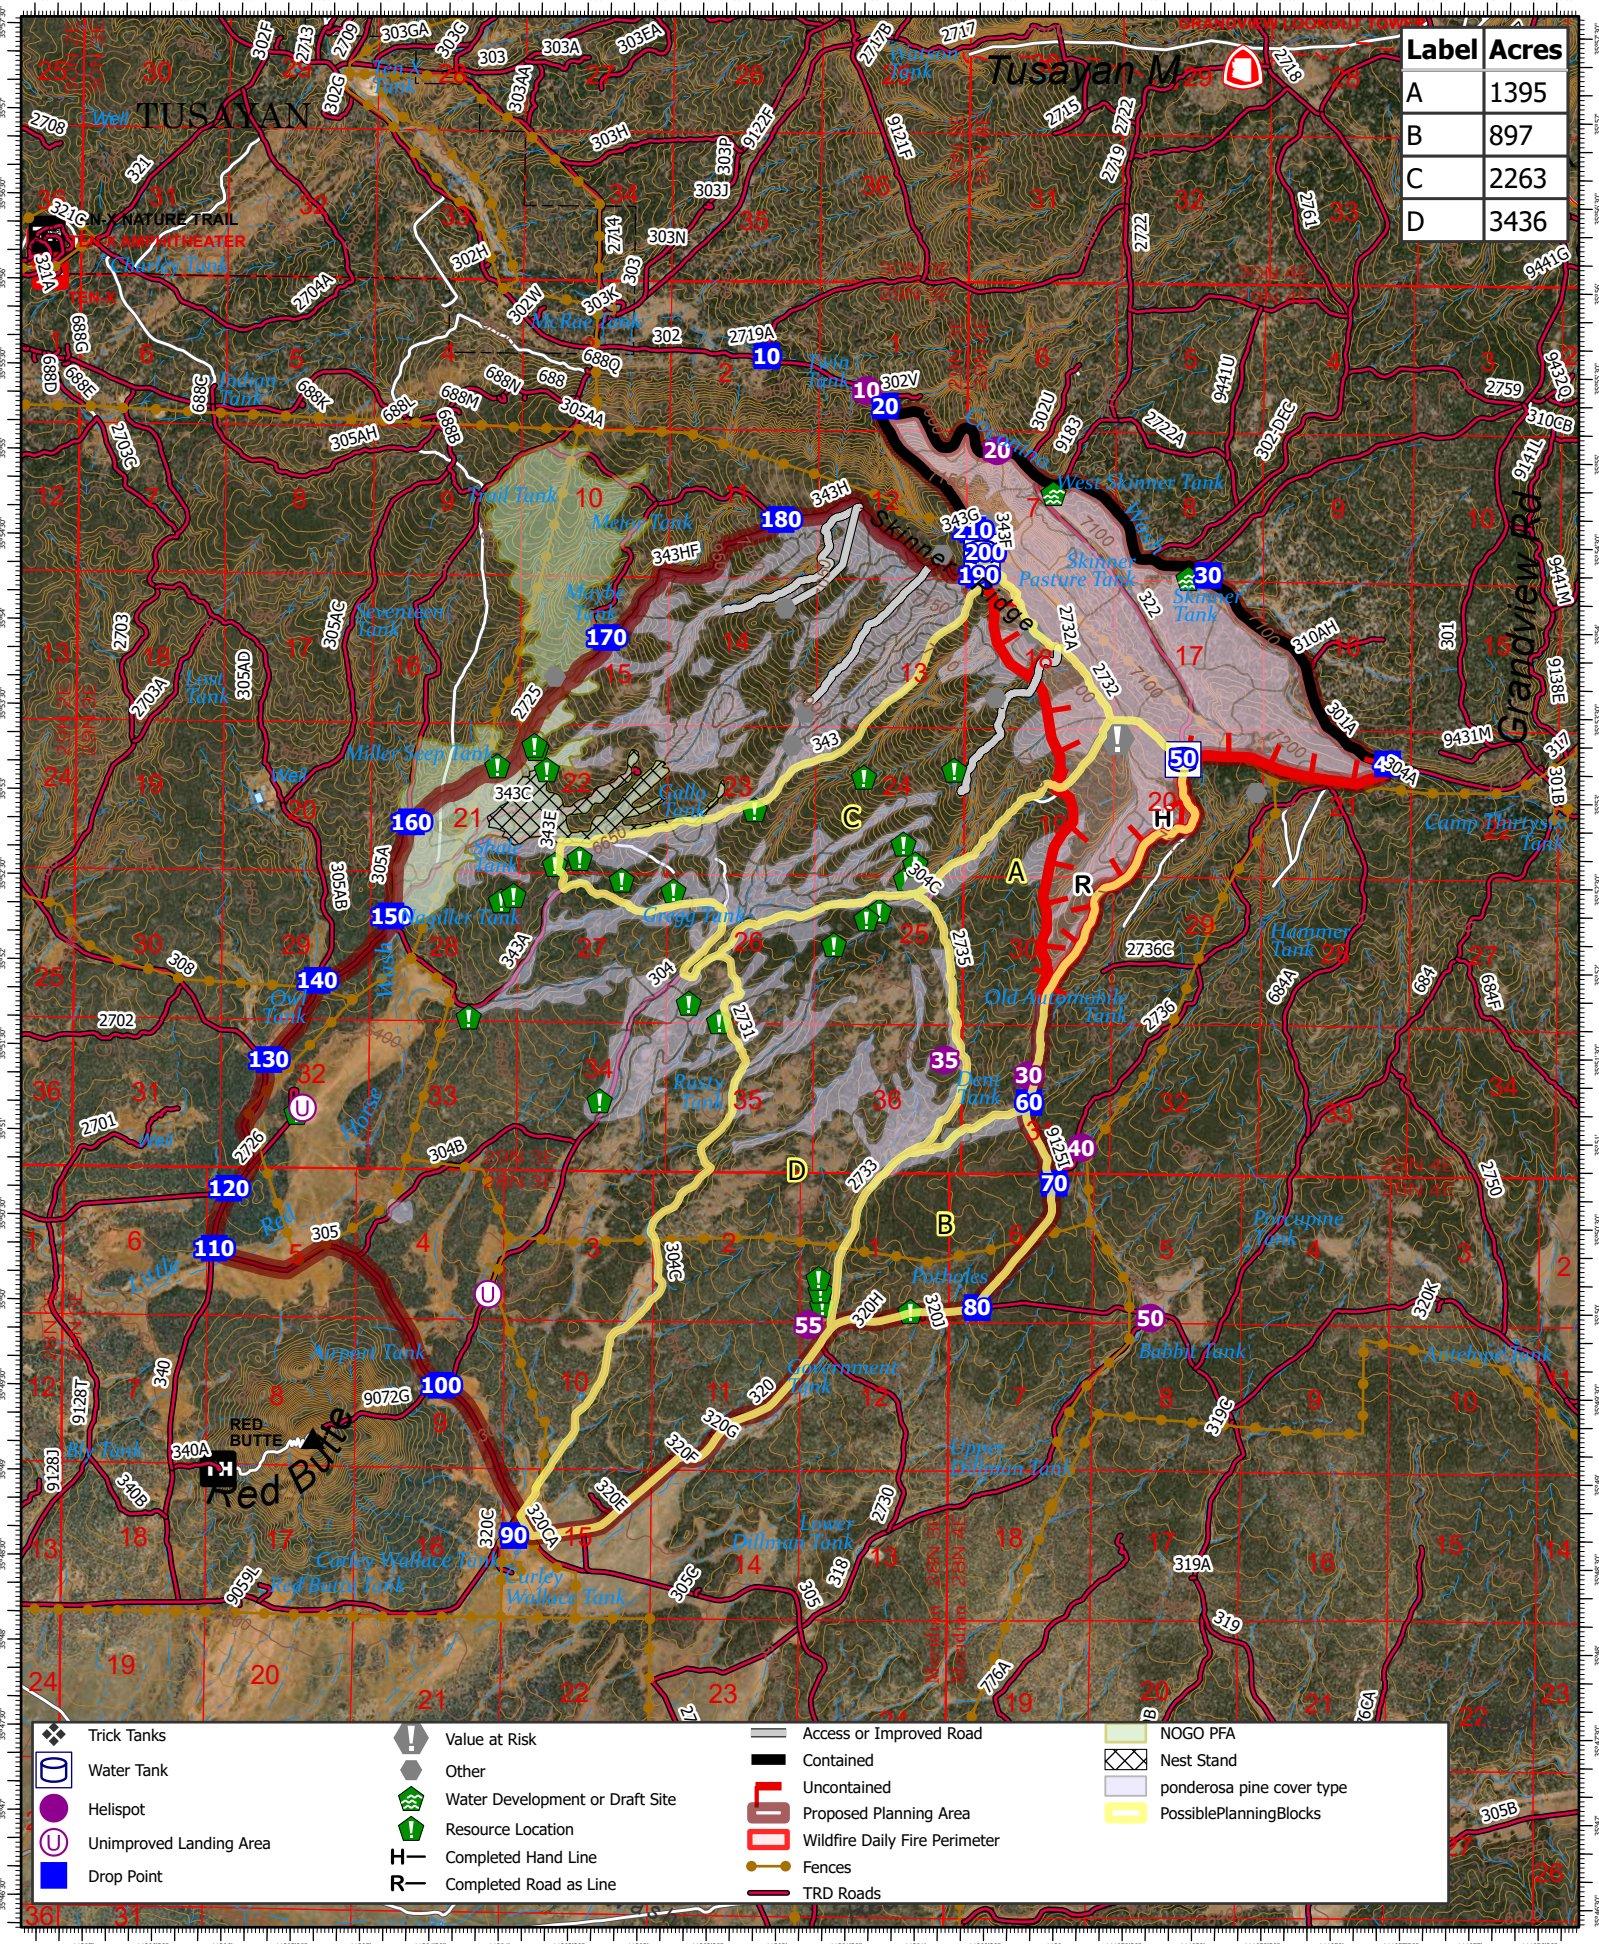

Label	Acres
A	1395
B	897
C	2263
D	3436

Trick Tanks	Value at Risk	Access or Improved Road	NOGO PFA
Water Tank	Other	Contained	Nest Stand
Helispot	Water Development or Draft Site	Uncontained	ponderosa pine cover type
Unimproved Landing Area	Resource Location	Proposed Planning Area	PossiblePlanningBlocks
Drop Point	Completed Hand Line	Wildfire Daily Fire Perimeter	
	Completed Road as Line	Fences	
		TRD Roads	