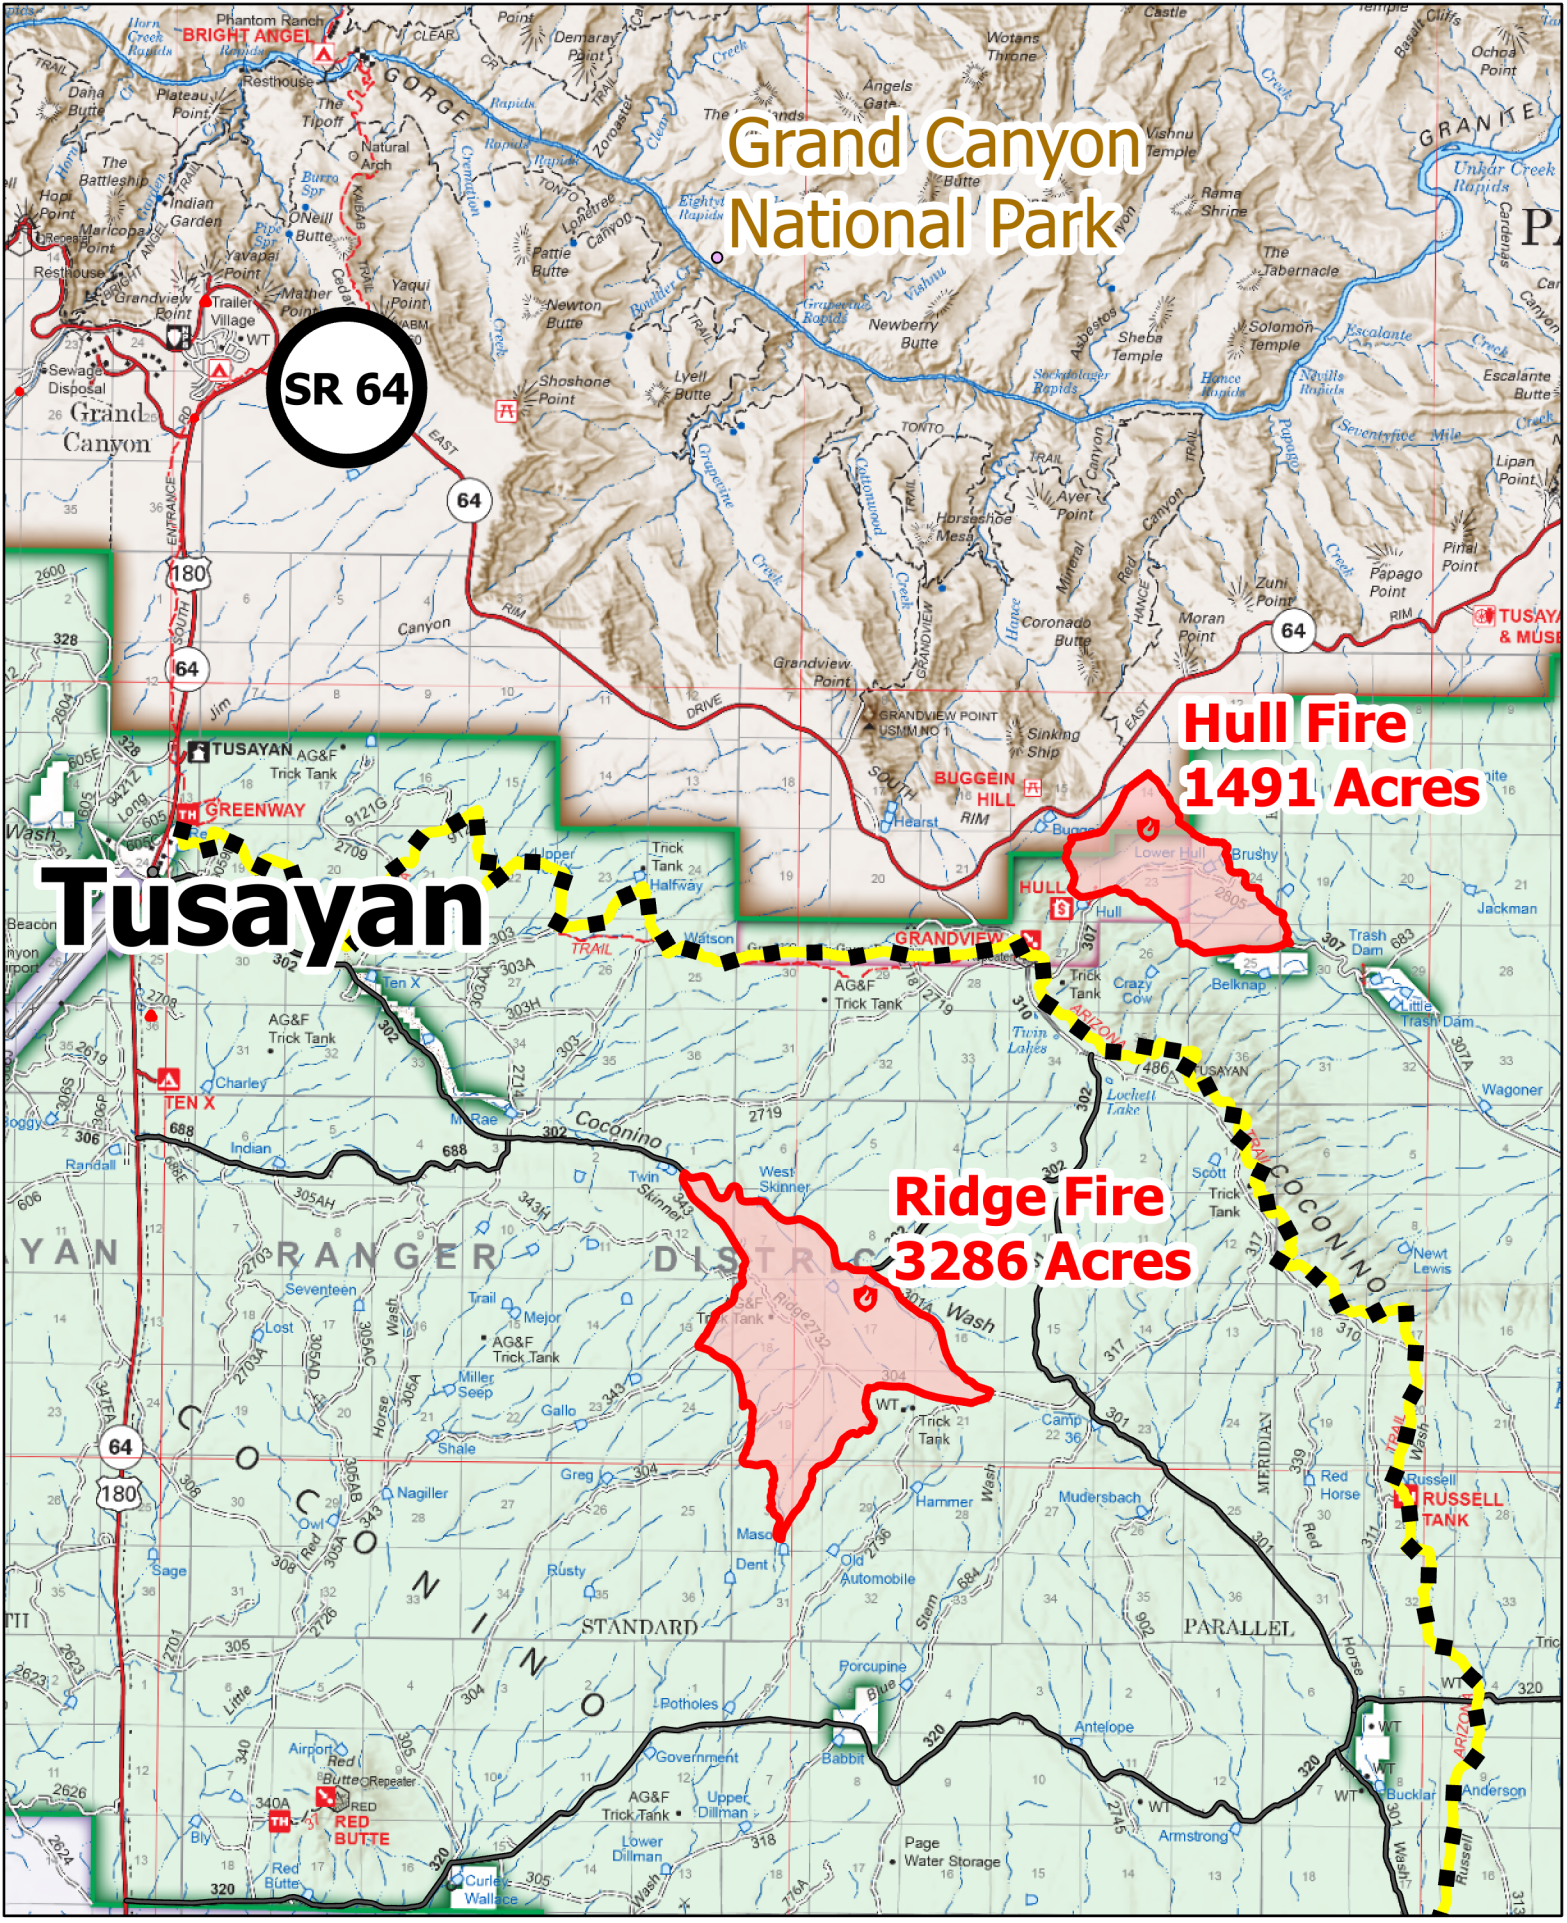

# Grand Canyon National Park

**SR 64**

**Hull Fire  
1491 Acres**

**Ridge Fire  
3286 Acres**

**Tusayan**

**HULL & RIDGE FIRE  
PUBLIC INFORMATION**  
06/29/2023

- Arizona Trail
- Wildfire Daily Fire Perimeter

Acres from GPS  
06/24/2023 1800 hrs  
NAD 1983 UTM Zone 12N