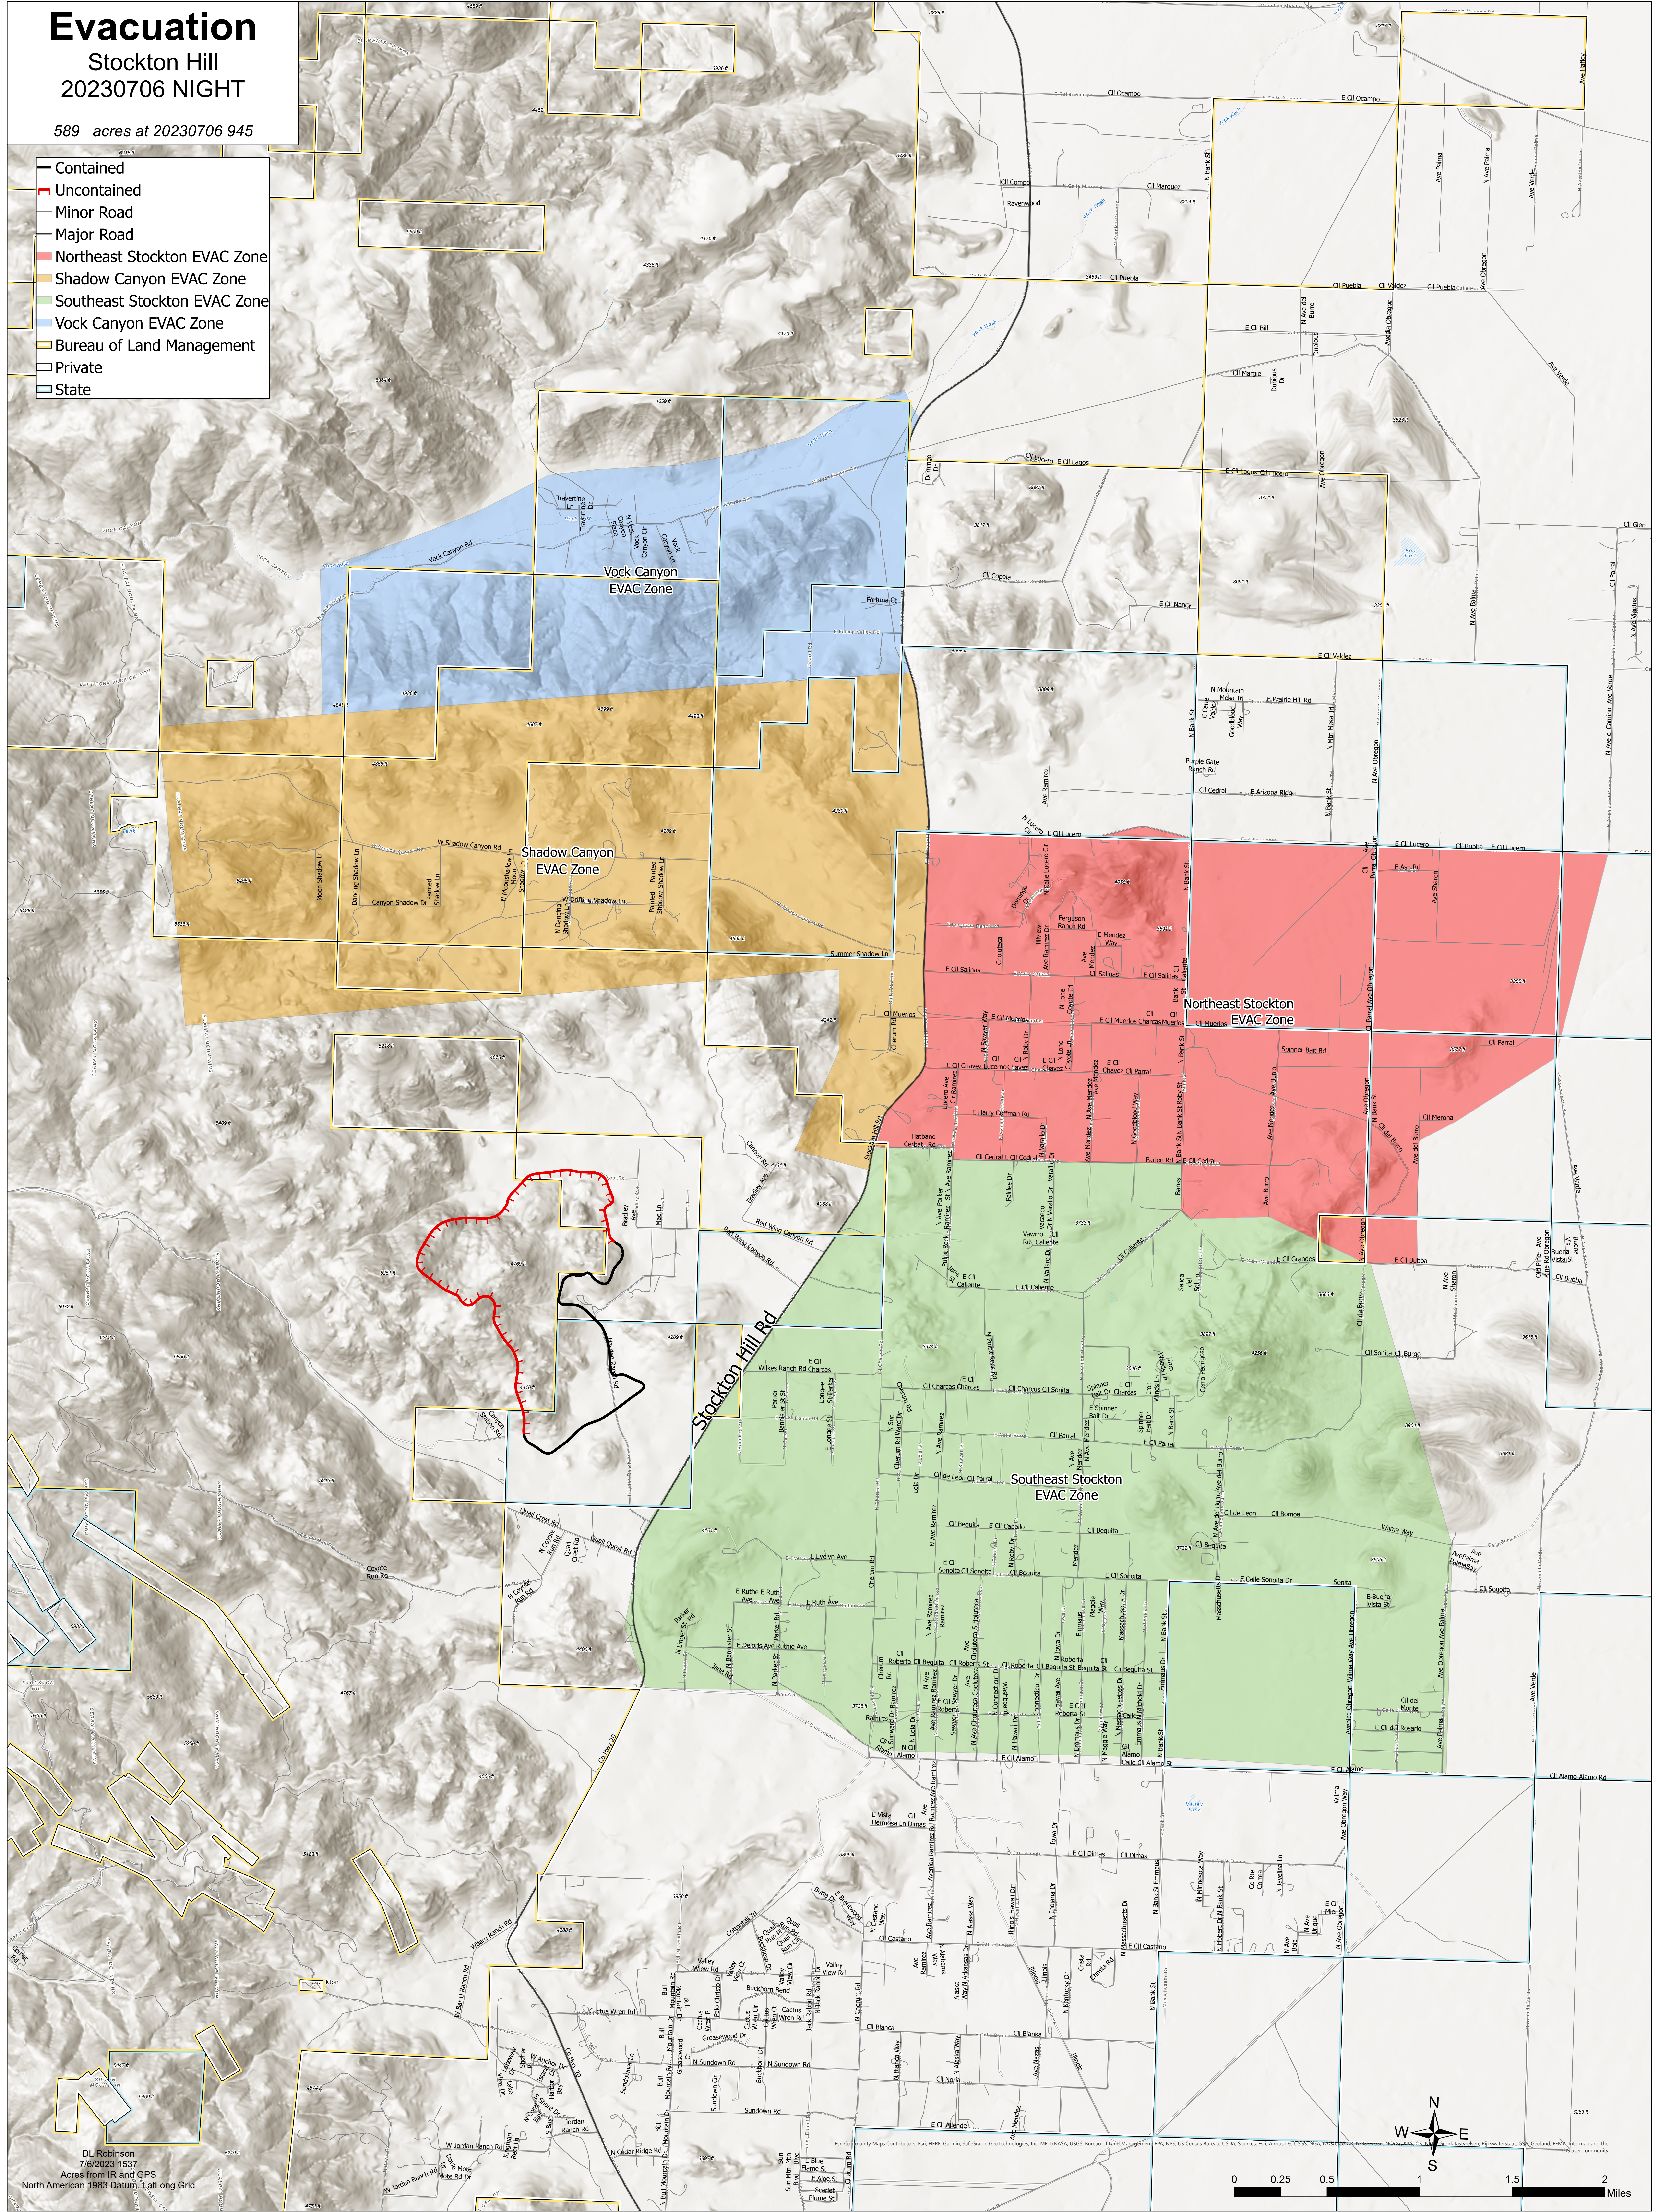

Evacuation

Stockton Hill
20230706 NIGHT

589 acres at 20230706 945

- Contained
- Uncontained
- Minor Road
- Major Road
- Northeast Stockton EVAC Zone
- Shadow Canyon EVAC Zone
- Southeast Stockton EVAC Zone
- Vock Canyon EVAC Zone
- Bureau of Land Management
- Private
- State

Vock Canyon
EVAC Zone

Shadow Canyon
EVAC Zone

Southeast Stockton
EVAC Zone

Northeast Stockton
EVAC Zone

Stockton Hill Rd

DL Robinson
7/6/2023 1537
Acres from IR and GPS
North American 1983 Datum, LatLong Grid