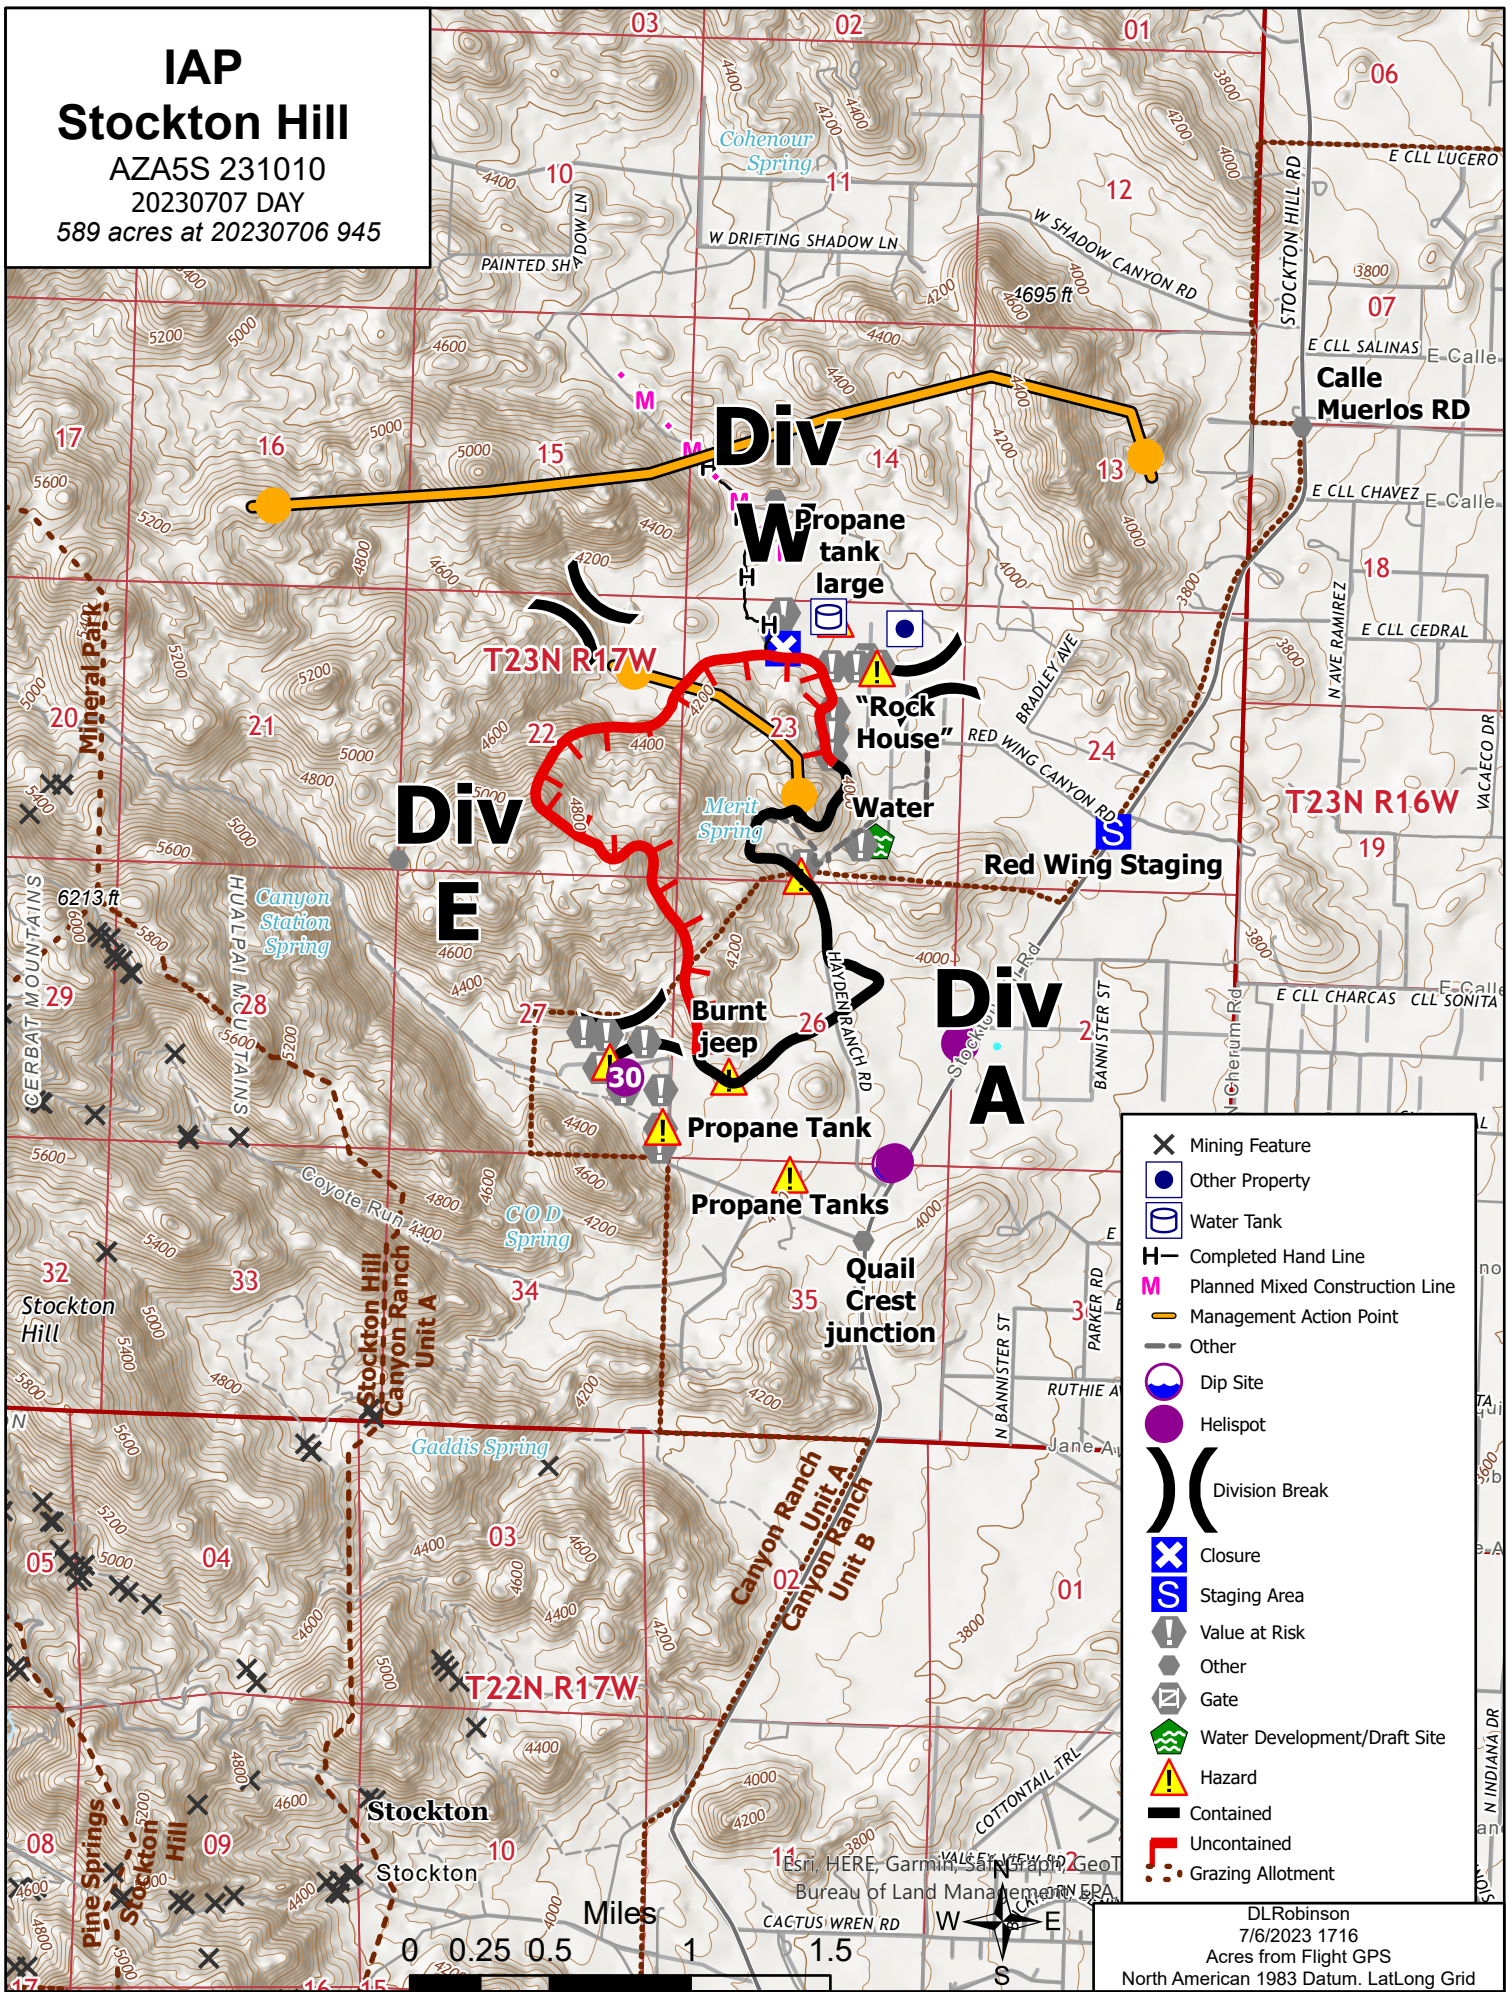

IAP Stockton Hill

AZA5S 231010
20230707 DAY
589 acres at 20230706 945

DL Robinson
7/6/2023 1716
Acres from Flight GPS
North American 1983 Datum. LatLong Grid