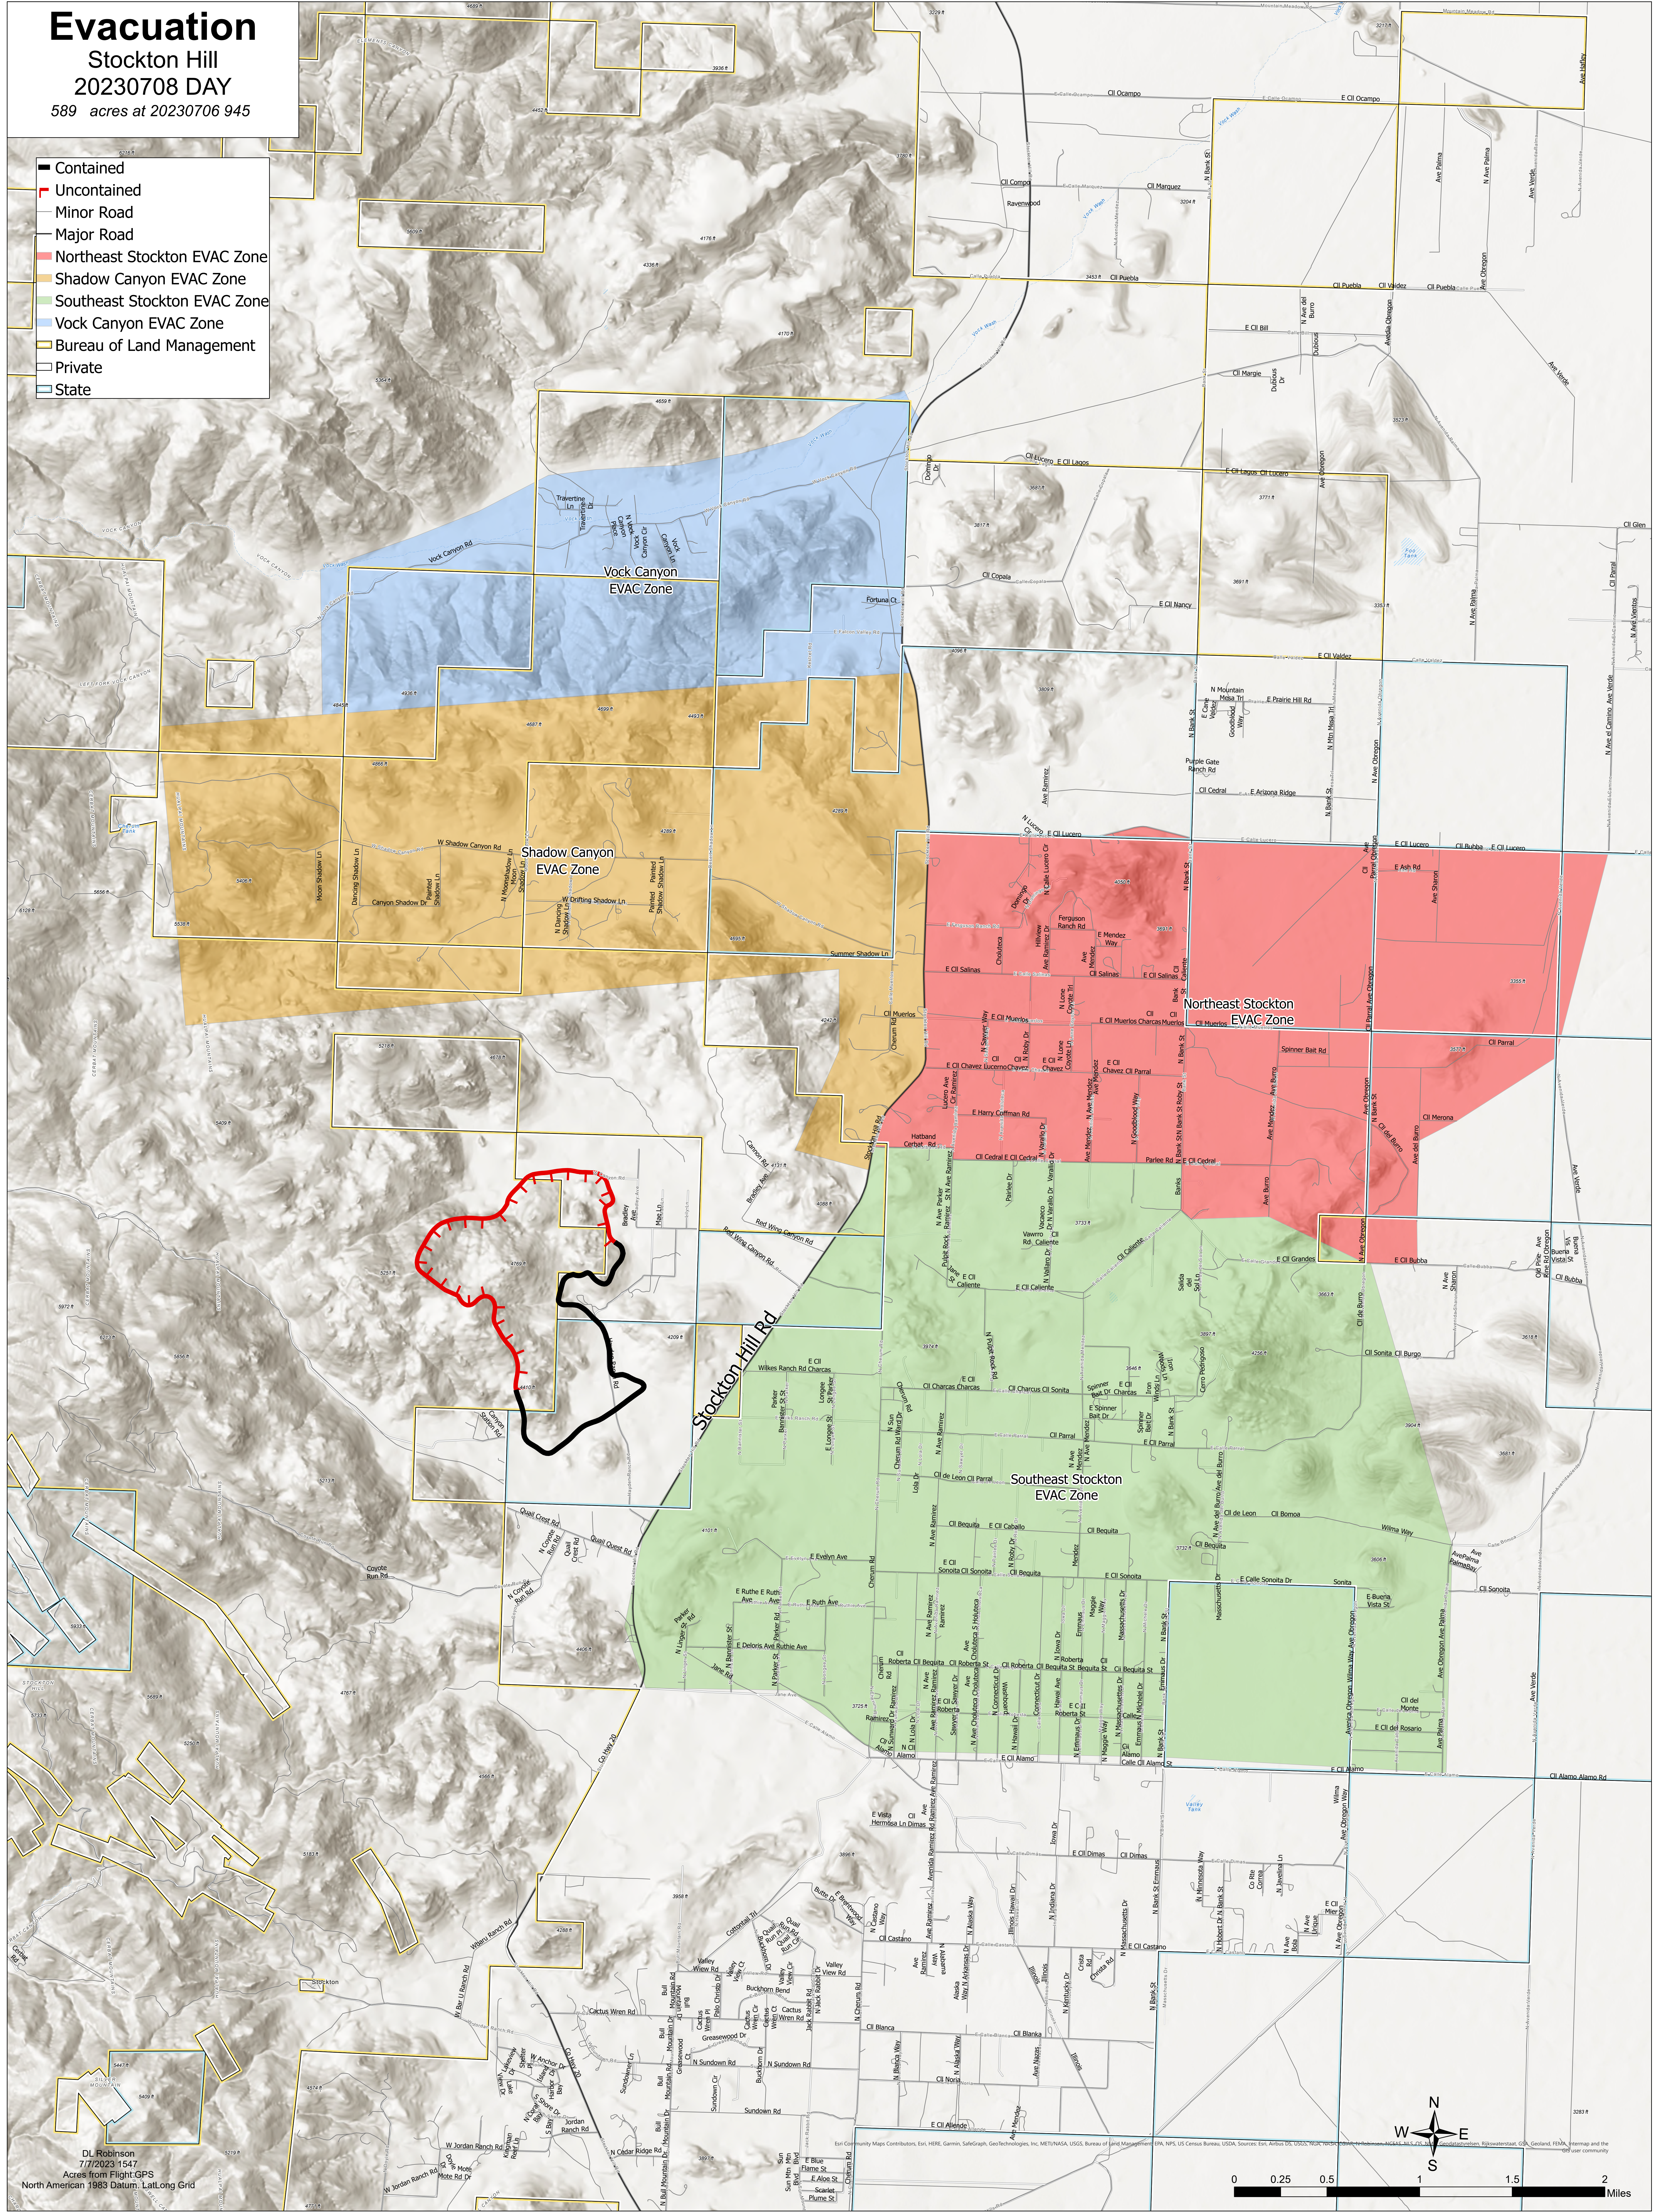

Evacuation

Stockton Hill
20230708 DAY

589 acres at 20230706 945

- Contained
- Uncontained
- Minor Road
- Major Road
- Northeast Stockton EVAC Zone
- Shadow Canyon EVAC Zone
- Southeast Stockton EVAC Zone
- Vock Canyon EVAC Zone
- Bureau of Land Management
- Private
- State

DL Robinson
7/7/2023 1547
Acres from Flight GPS
North American 1983 Datum, LatLong Grid

0 0.25 0.5 1 1.5 2 Miles