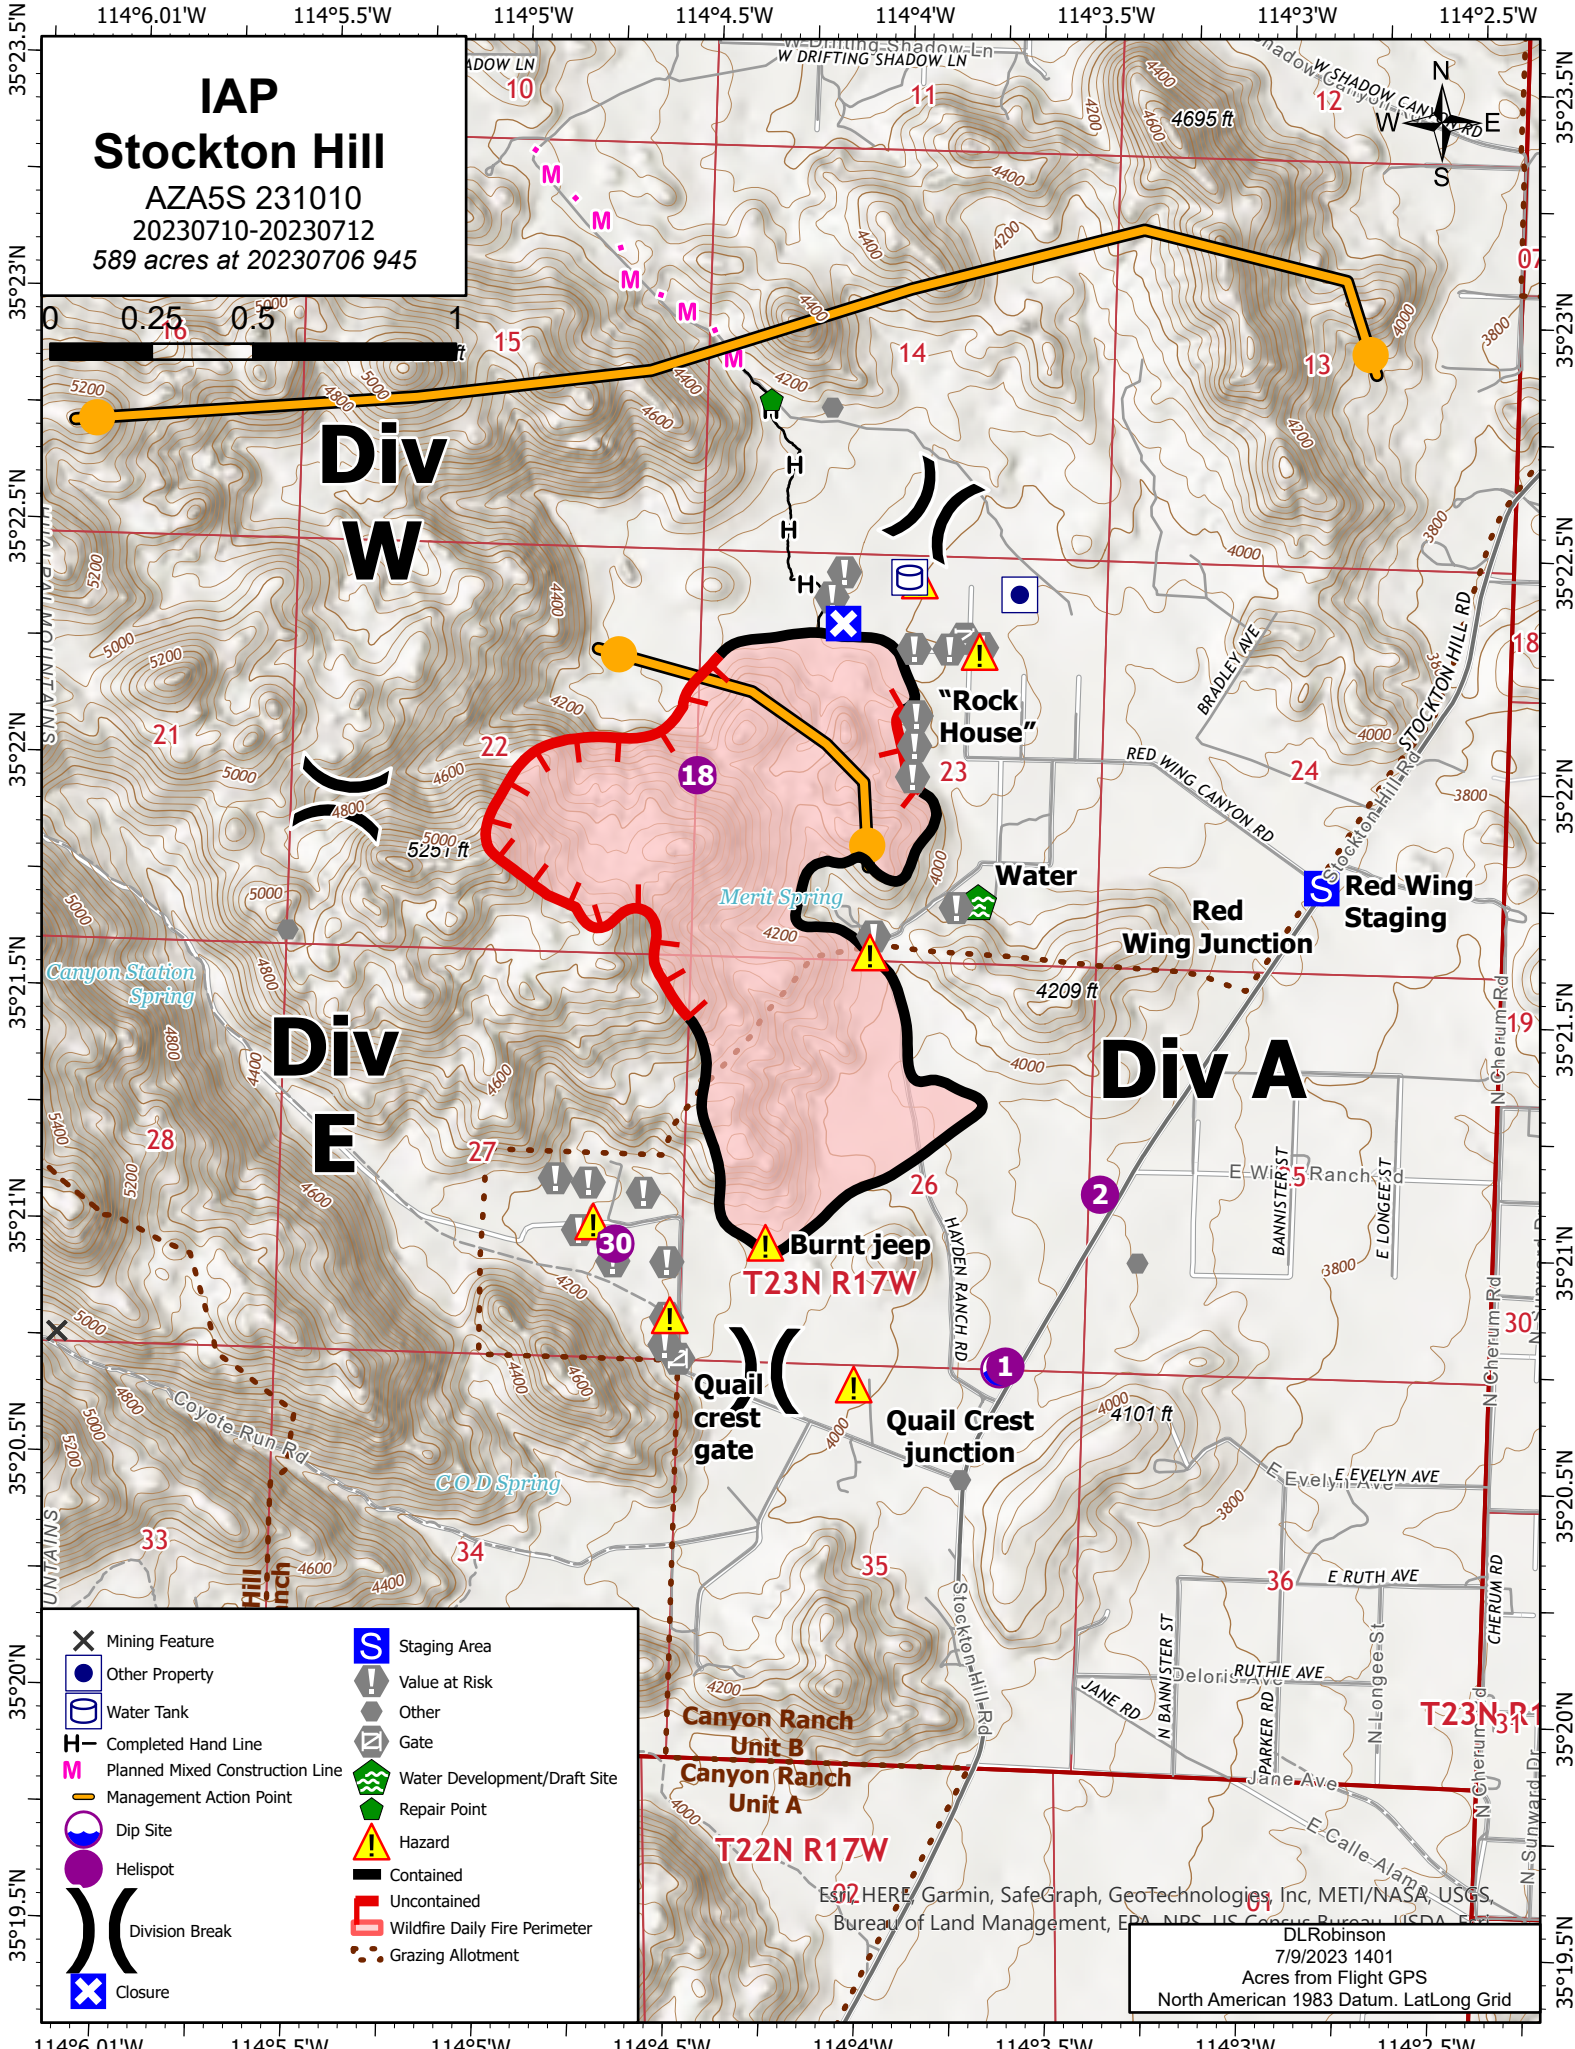

# IAP Stockton Hill

AZA5S 231010  
20230710-20230712  
589 acres at 20230706 945

Garmin, SafeGraph, GeoTechnologies, Inc, METI/NASA, USGS  
Bureau of Land Management, EPA, NPS, US Census Bureau, USDA, etc.

DL Robinson  
7/9/2023 1401  
Acres from Flight GPS  
North American 1983 Datum, LatLong Grid