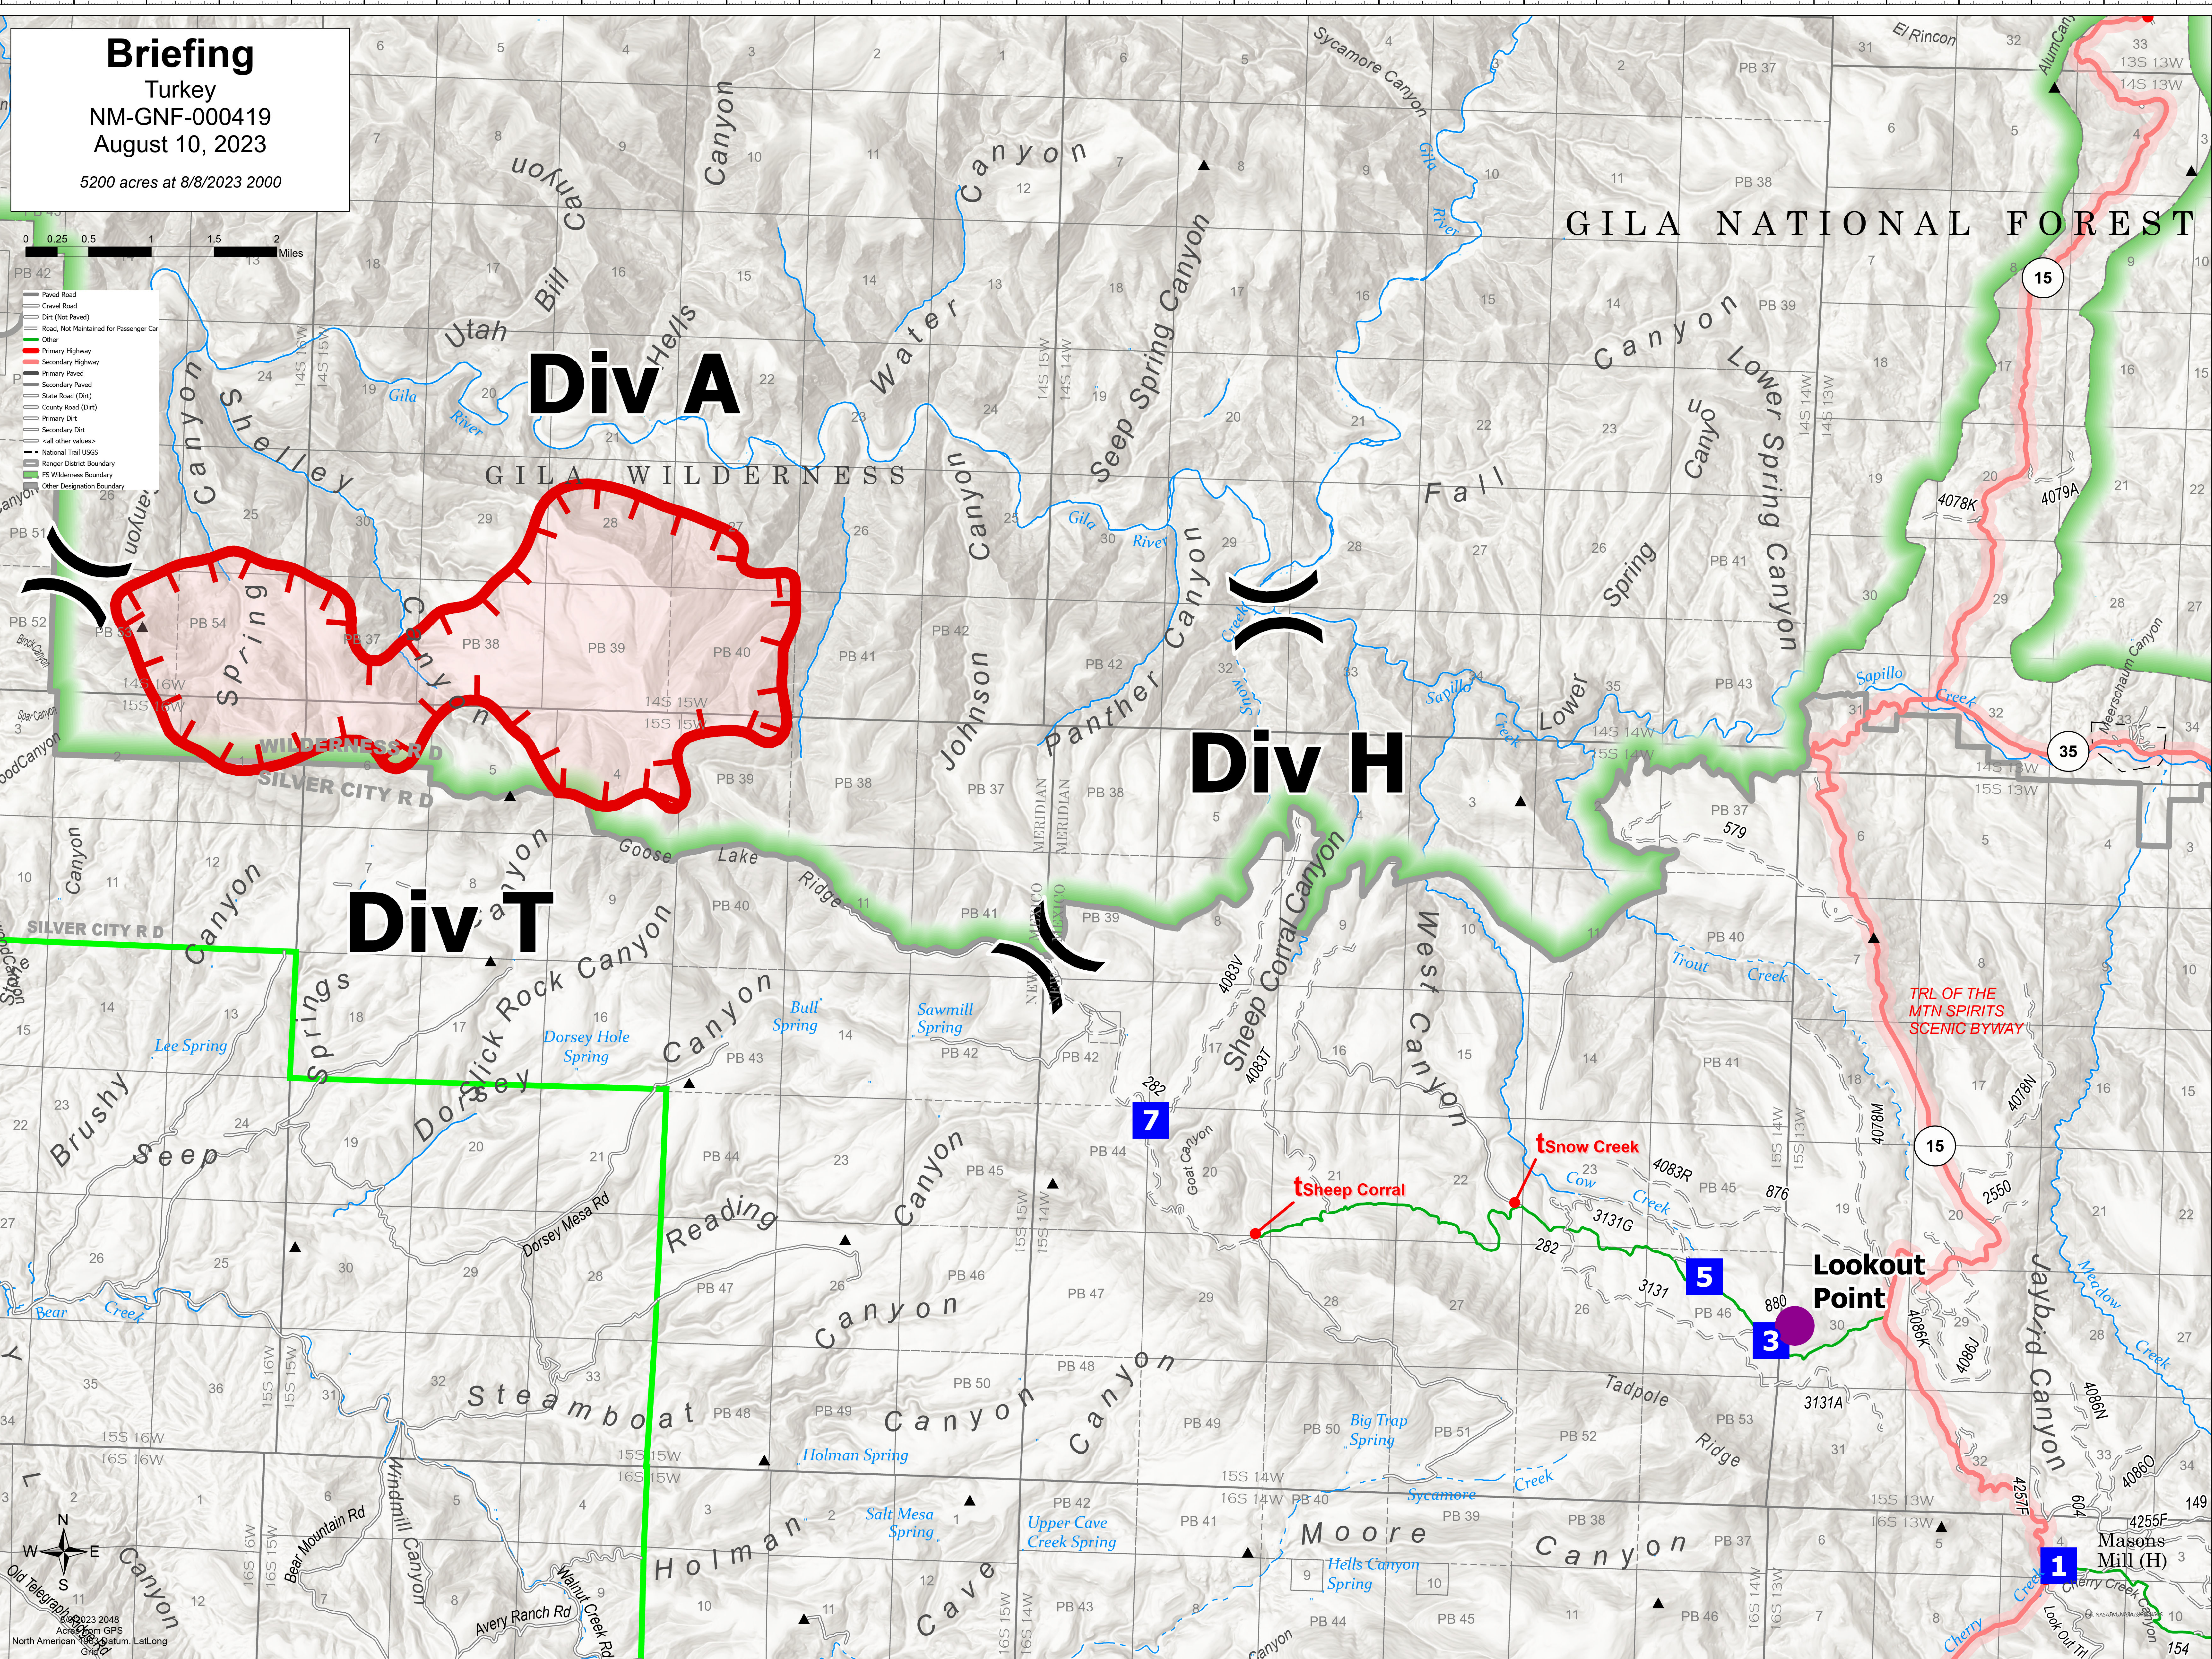

Briefing

Turkey
NM-GNF-000419
August 10, 2023

5200 acres at 8/8/2023 2000

- Paved Road
- Gravel Road
- Dirt (Not Paved)
- Road, Not Maintained for Passenger Car
- Other
- Primary Highway
- Secondary Highway
- Primary Paved
- Secondary Paved
- State Road (Dirt)
- County Road (Dirt)
- Primary Dirt
- Secondary Dirt
- <all other values>
- National Trail USGS
- Ranger District Boundary
- FS Wilderness Boundary
- FS Wilderness Boundary
- Other Designation Boundary

Div A

Div H

Div T

Lookout Point

3

5

7

1

GILA NATIONAL FOREST

GILA WILDERNESS

TRL OF THE MTN SPIRITS SCENIC BYWAY

Masons Mill (H)