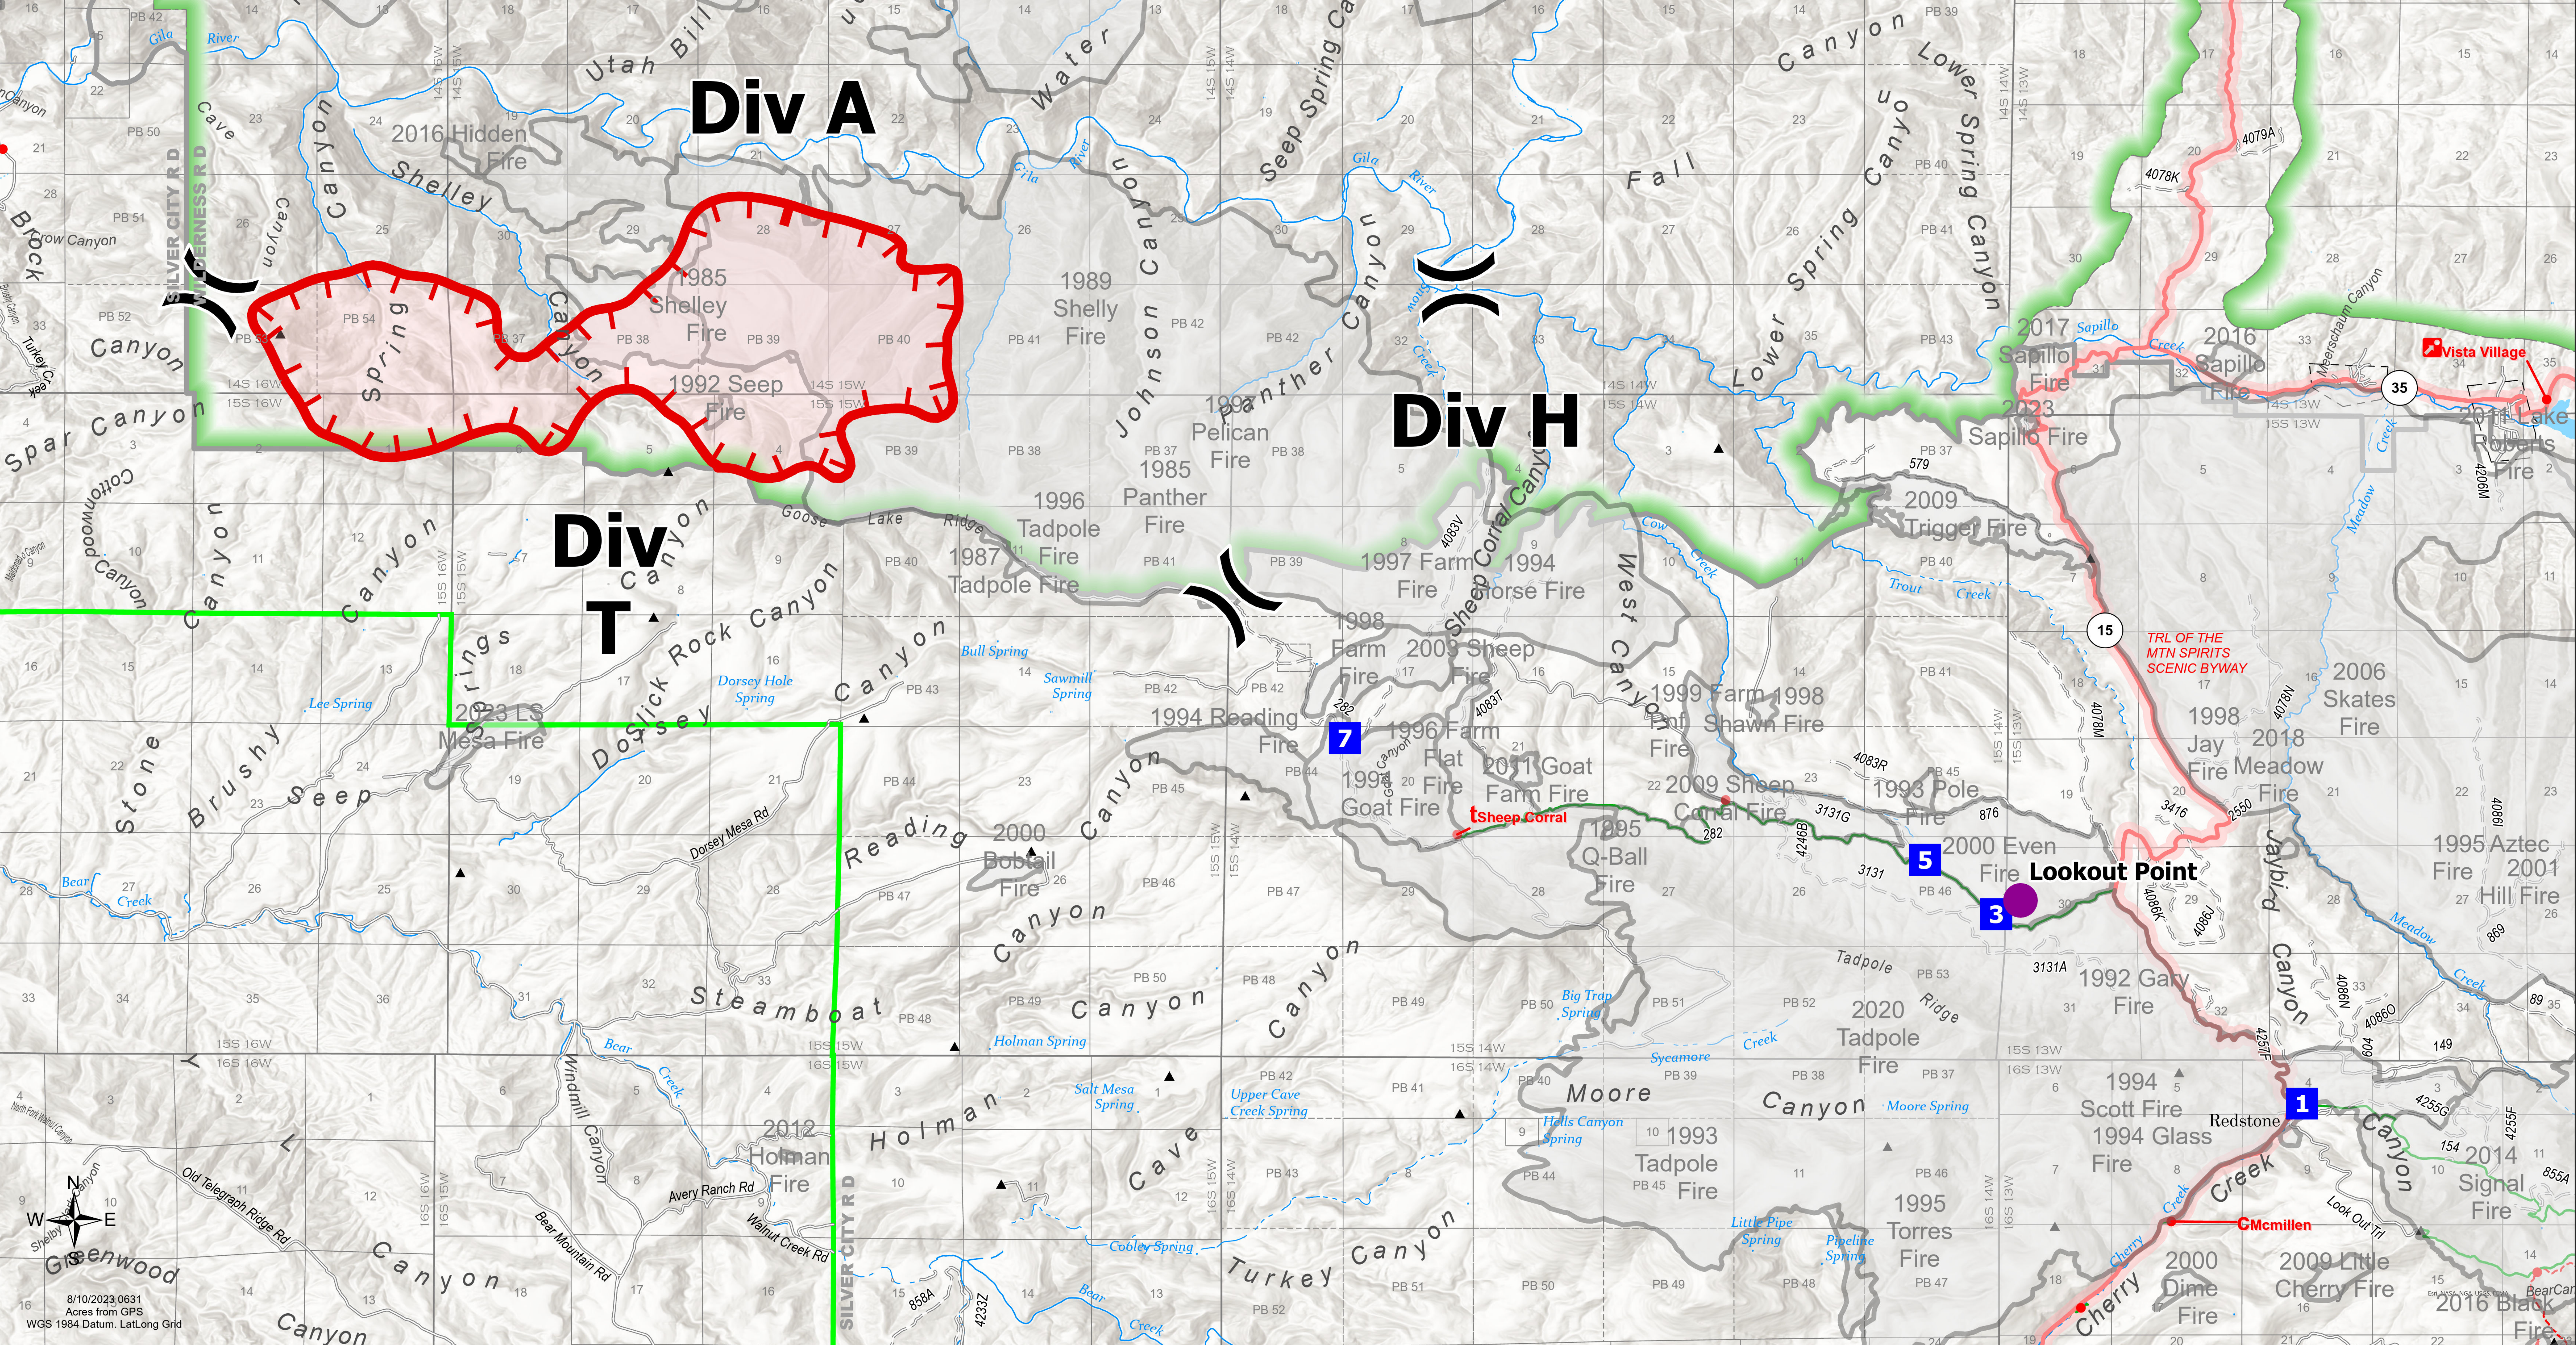

Briefing

Turkey
NM-GNF-000419
August 10, 2023

5200 acres at 8/8/2023 2000

- Paved Road
- Gravel Road
- Dirt (Not Paved)
- Road, Not Maintained for Passenger Car
- Other
- Primary Highway
- Secondary Highway
- Primary Paved
- Secondary Paved
- State Road (Dirt)
- County Road (Dirt)
- Primary Dirt
- Secondary Dirt
- <all other values>
- National Trail USGS
- Ranger District Boundary
- FS Wilderness Boundary
- Other Designation Boundary
- Fire/Inmate

Div A

Div H

Div T

Lookout Point