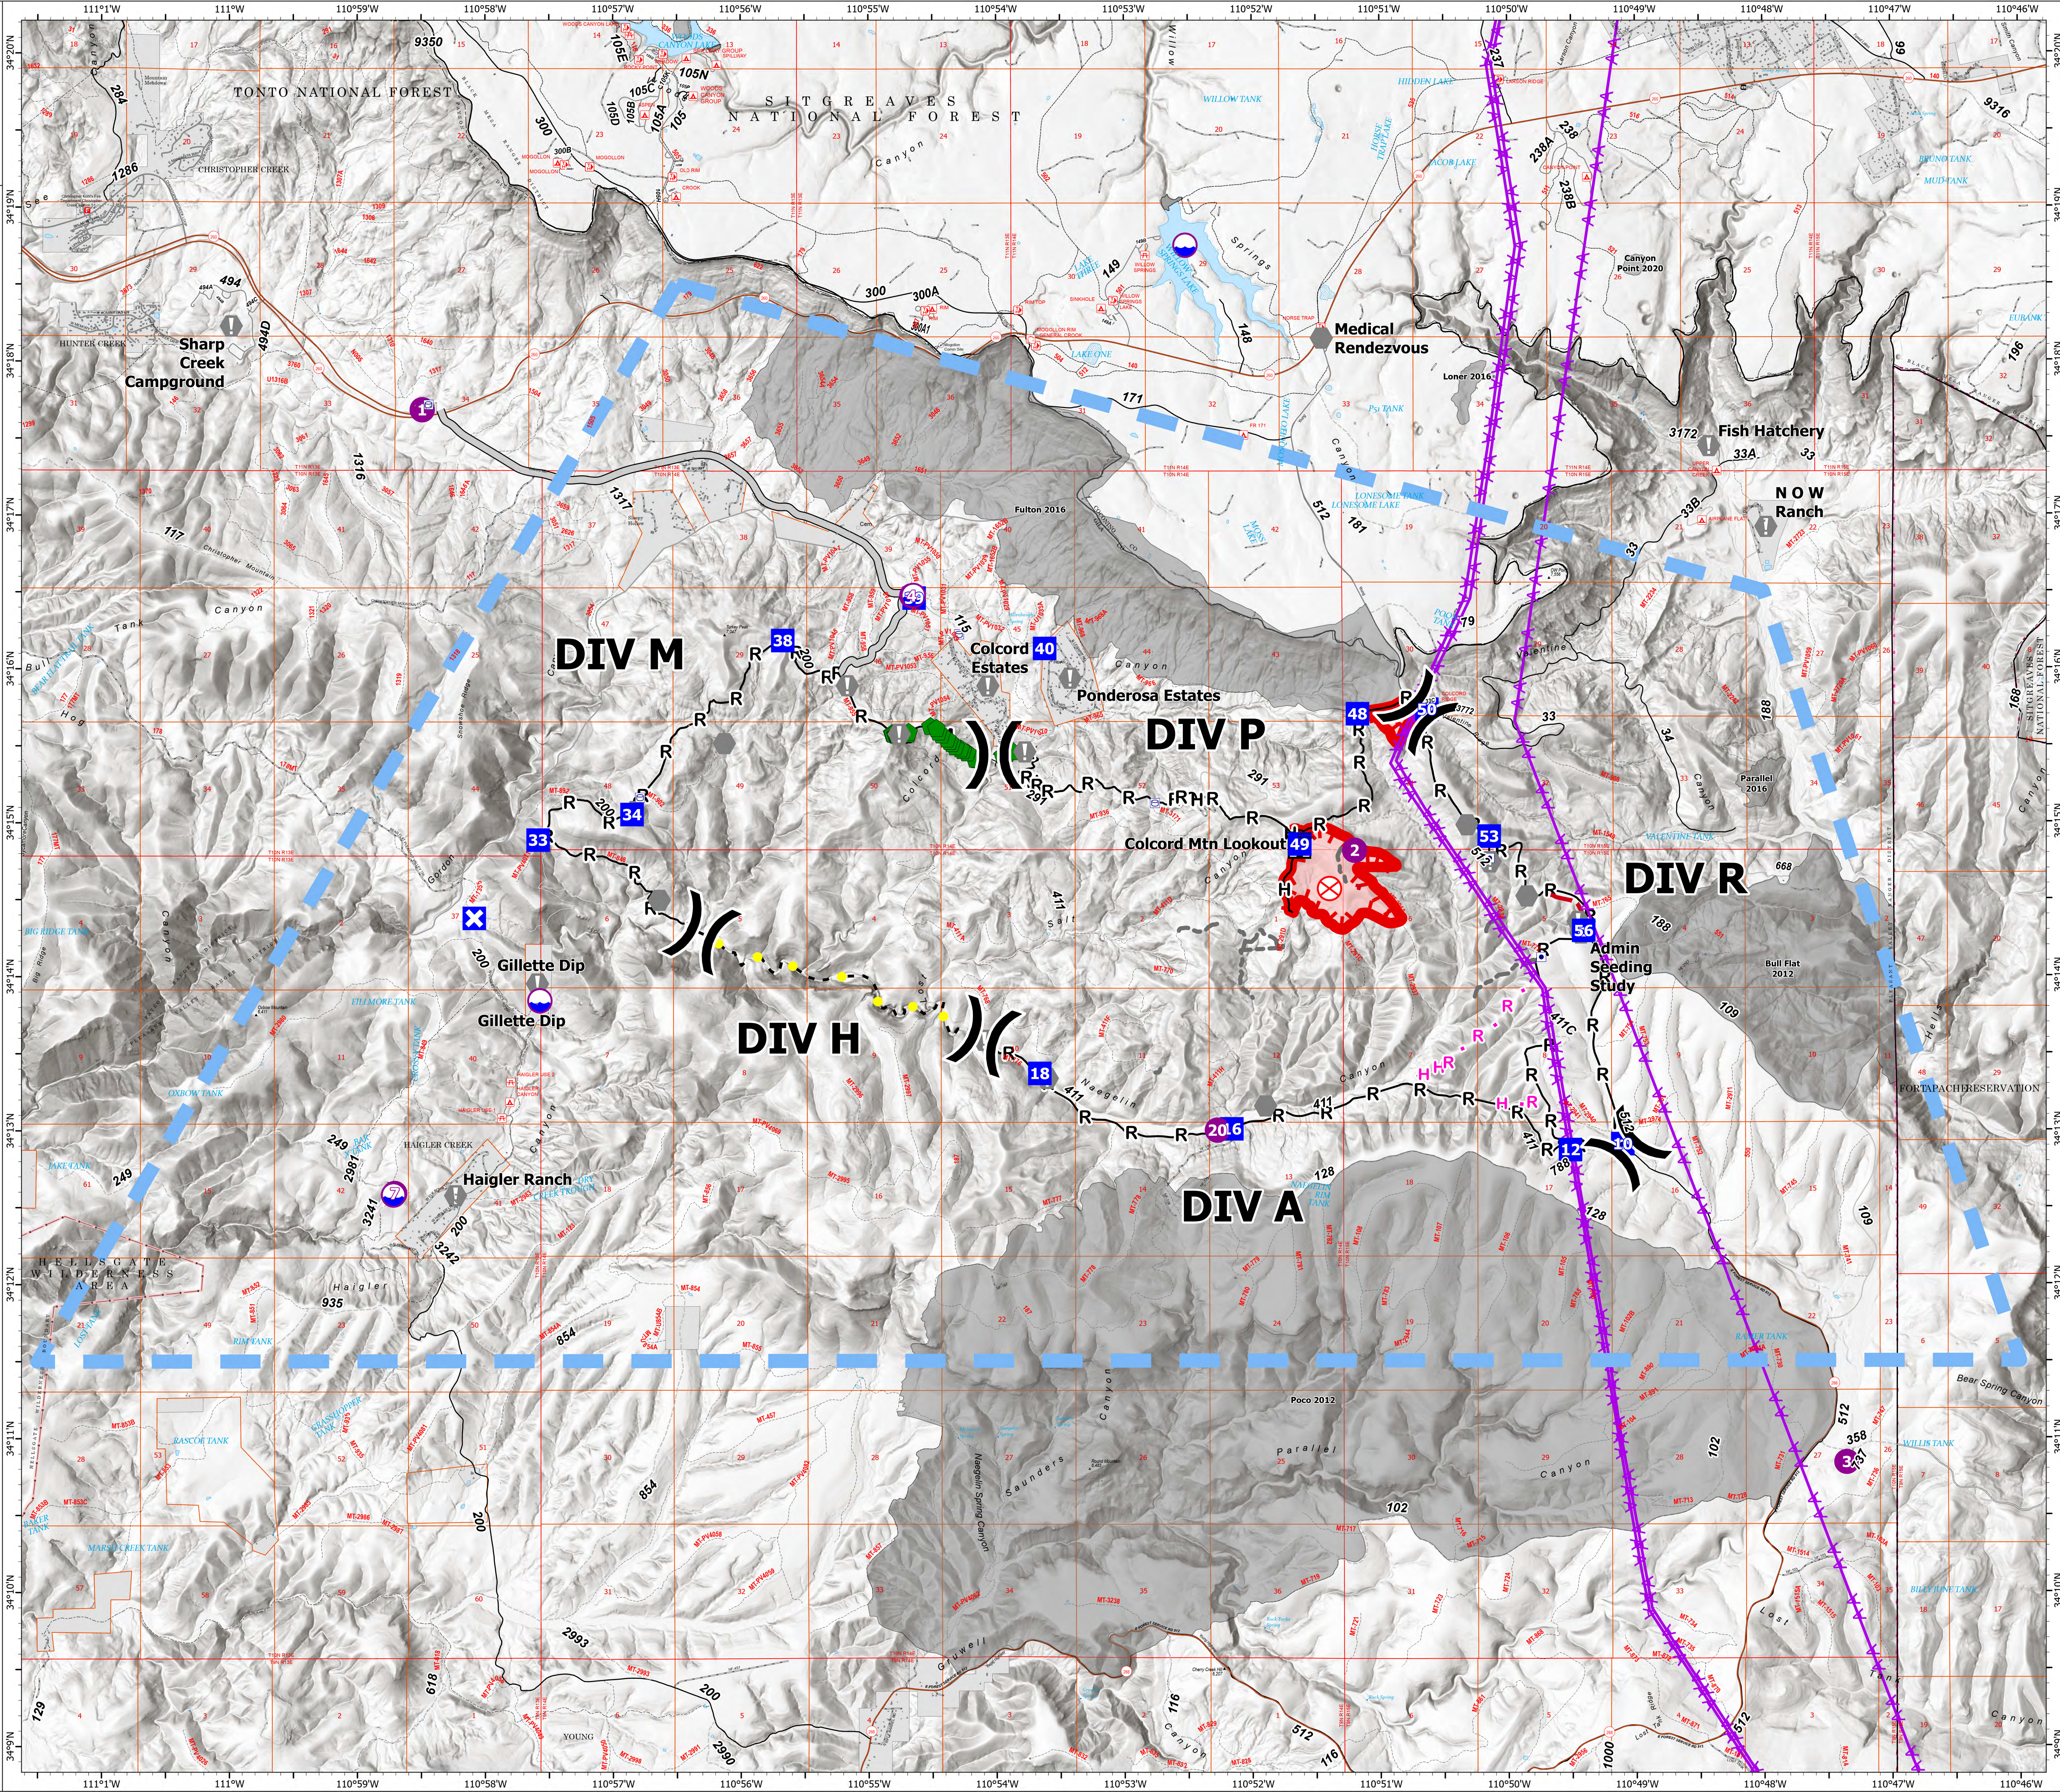

BRIEFING

Valentine Fire AZ-TNF-1315

9/5/2023

303 acres at 9/5/2023 @ 1500

- Other Property
- Water Tank
- Dip Site
- Helispot
- Division Break
- Drop Point
- Closure
- Lookout
- Fire Origin
- Value at Risk
- Other
- Repair Point
- Completed Dozer Line
- Completed Hand Line
- Completed Mixed Construction Line
- Completed Road as Line
- Planned Hand Line
- Planned Road as Line
- Access or Improved Road
- Fence
- Highlighted Feature
- Other
- Repair Line
- Aerial Hazard
- Temporary Flight Restriction
- Uncontained
- Wildfire Daily Fire Perimeter
- Fire History 2012-2023
- CAMPGROUND
- PICNIC SITE
- TRAILHEAD
- INTERPRETIVE VISITOR CENTER
- Forest Service
- Cemetery
- Post Office
- Fire Station / EMS Station
- Secondary Highway
- Road, Unspecified
- Road, Paved
- Road, Dirt
- Trails Plus GTAC
- National Trail USGS
- USFS Proclaimed Forest Grassland
- USFS Administrative Forest
- USFS Ranger District
- USFS Wilderness
- Dam / Weir
- Lake / Pond
- Lake / Pond (Intermittent)
- Reservoir
- PLSS Township
- PLSS Sections
- Non Forest

134,000 - Tonto GIS - 9/5/2023 1545
Acres from GPS
North American 1983 Datum, LatLong Grid