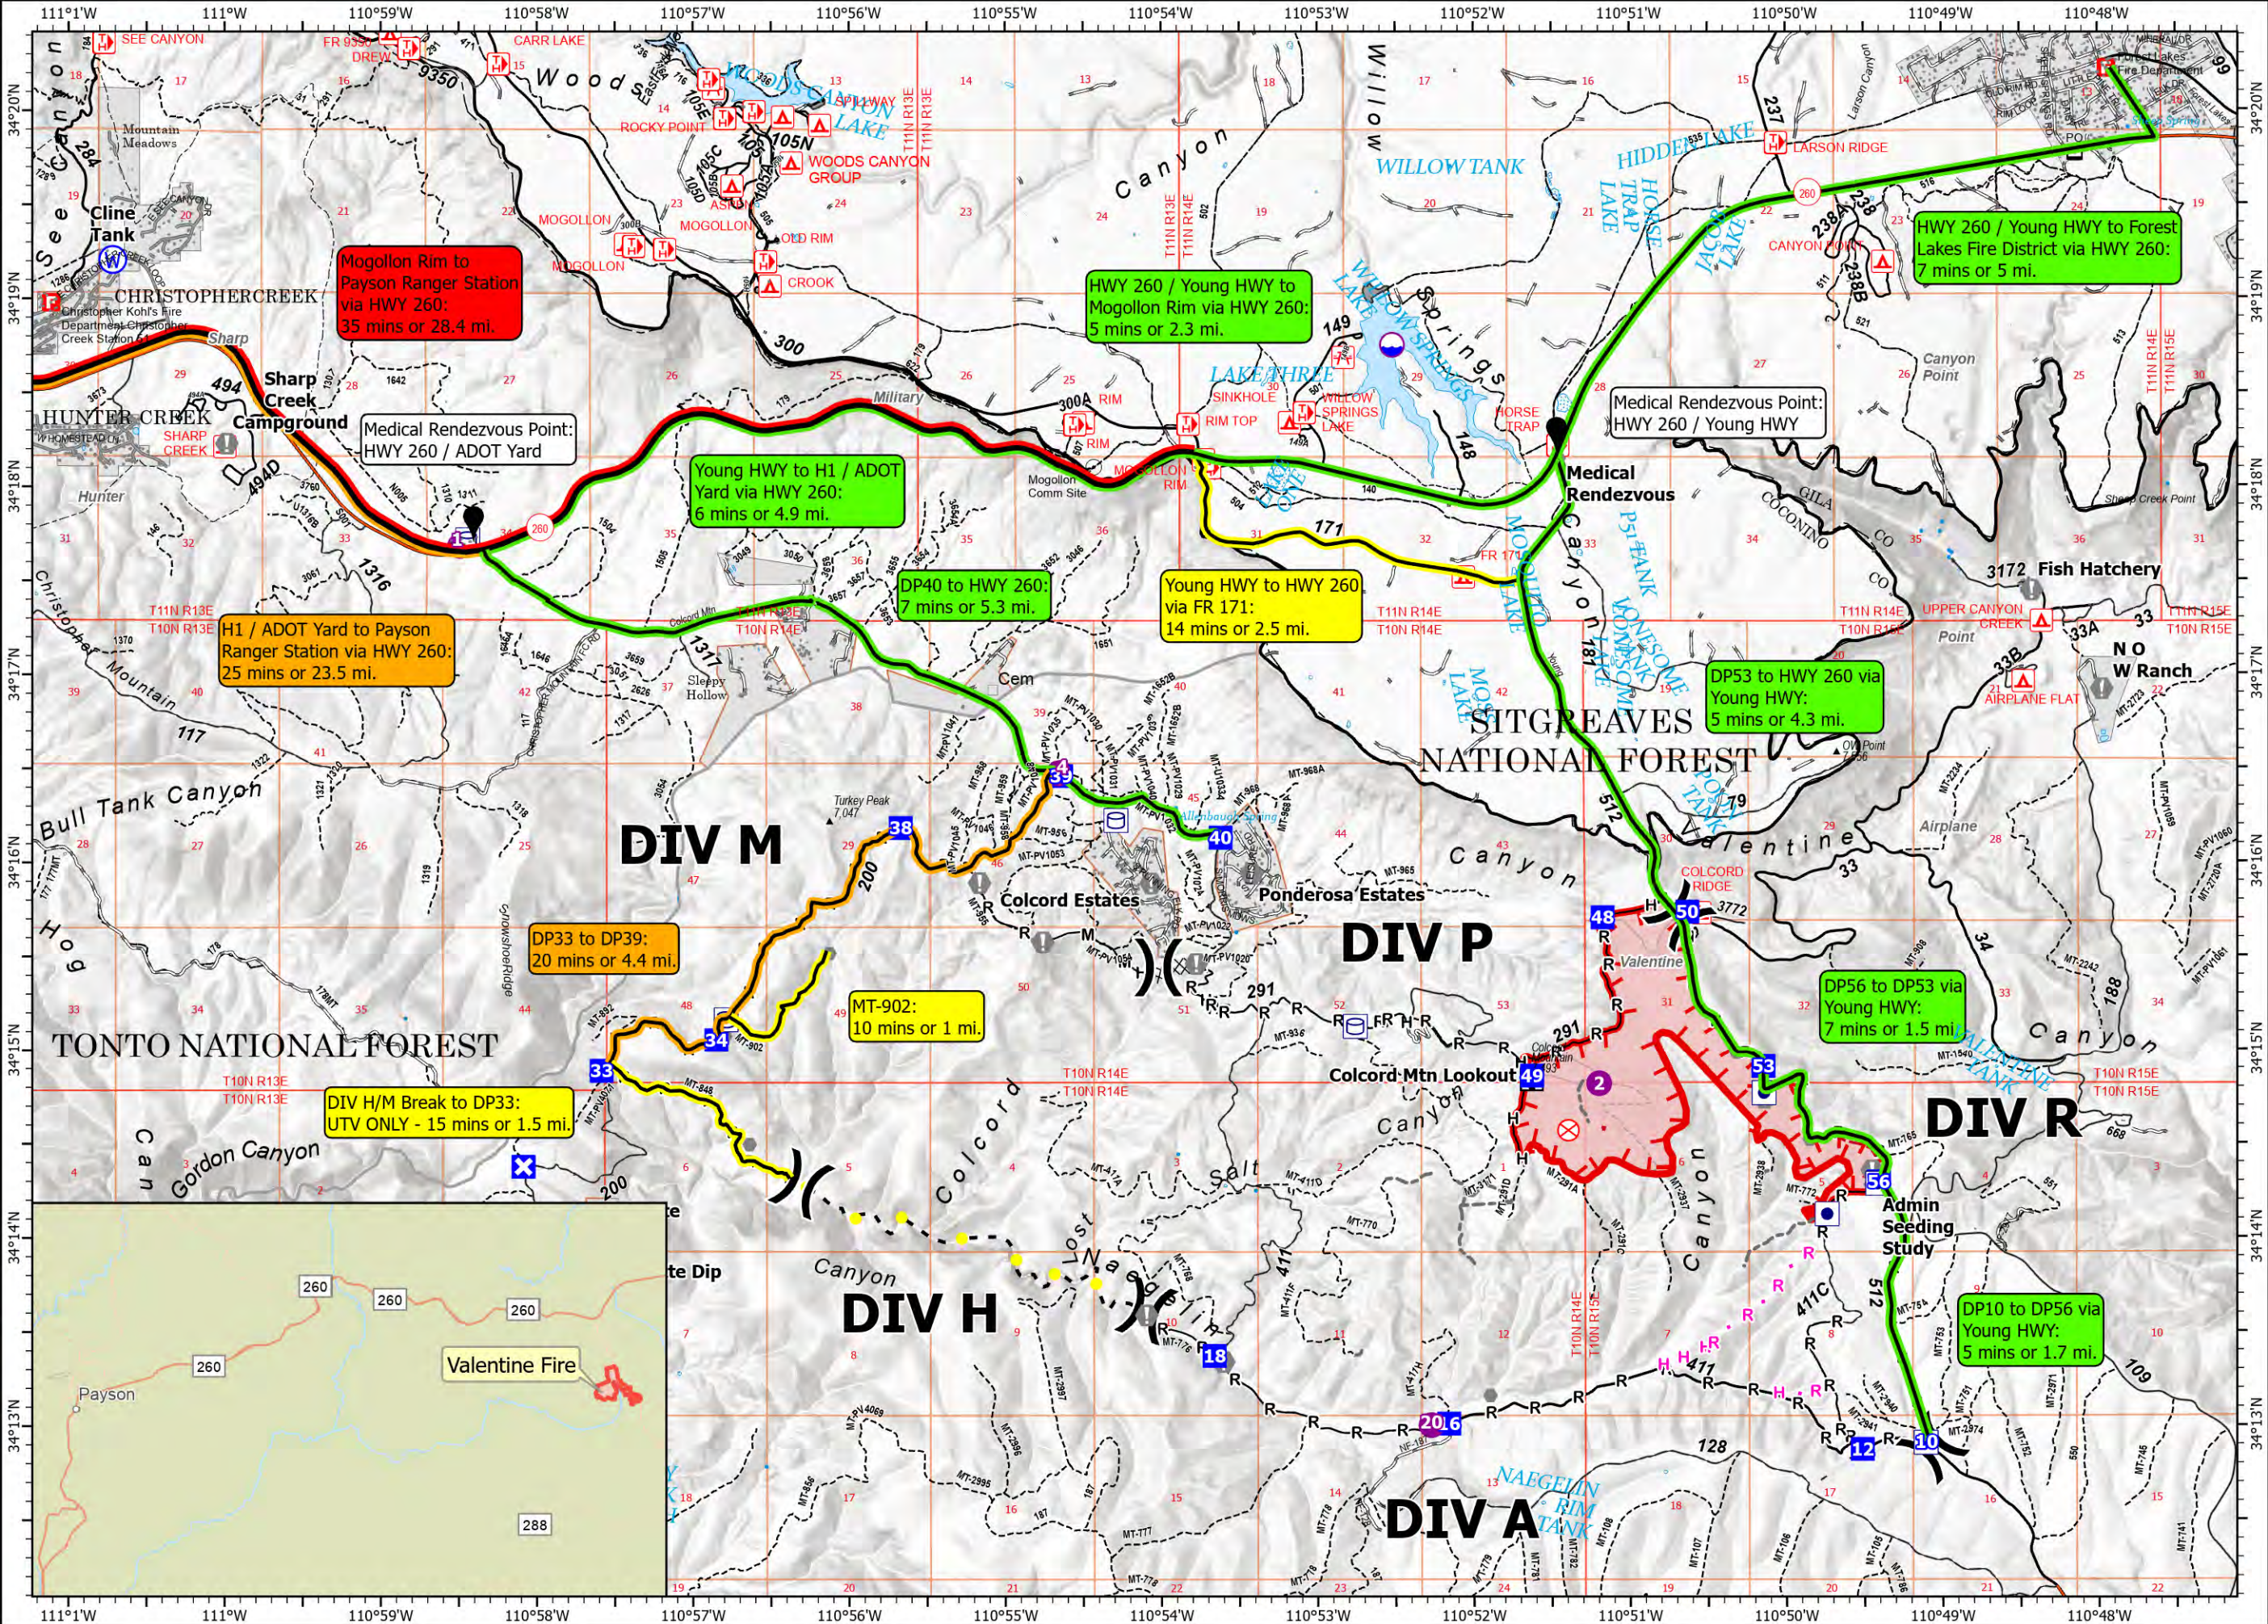

MEDICAL TRANSPORT

GROUND

Valentine Fire
AZ-TNF-1315

9/8/2023

955 acres at 9/7/2023 @ 2000

Drive Time Category

- 5-10 minutes
- 10-15 minutes
- 20-25 minutes
- 35+ minutes

- Other Property
- Water Tank
- Dip Site
- Helispot
- Division Break
- Drop Point
- Closure
- Lookout
- Fire Origin
- Value at Risk
- Other
- Water Source
- Completed Dozer Line
- Completed Hand Line
- Completed Mixed Construction Line
- Completed Road as Line
- Planned Hand Line
- Planned Road as Line
- Access or Improved Road
- Fence
- Highlighted Feature
- Other
- Repair Line
- Uncontained
- Wildfire Daily Fire Perimeter

0 0.5 1 Miles
0 0.5 1 Kilometers

1:60,000 - Tonto GIS - 9/7/2023 2106
Acres from GPS
North American 1983 Datum. Lat/Long Grid