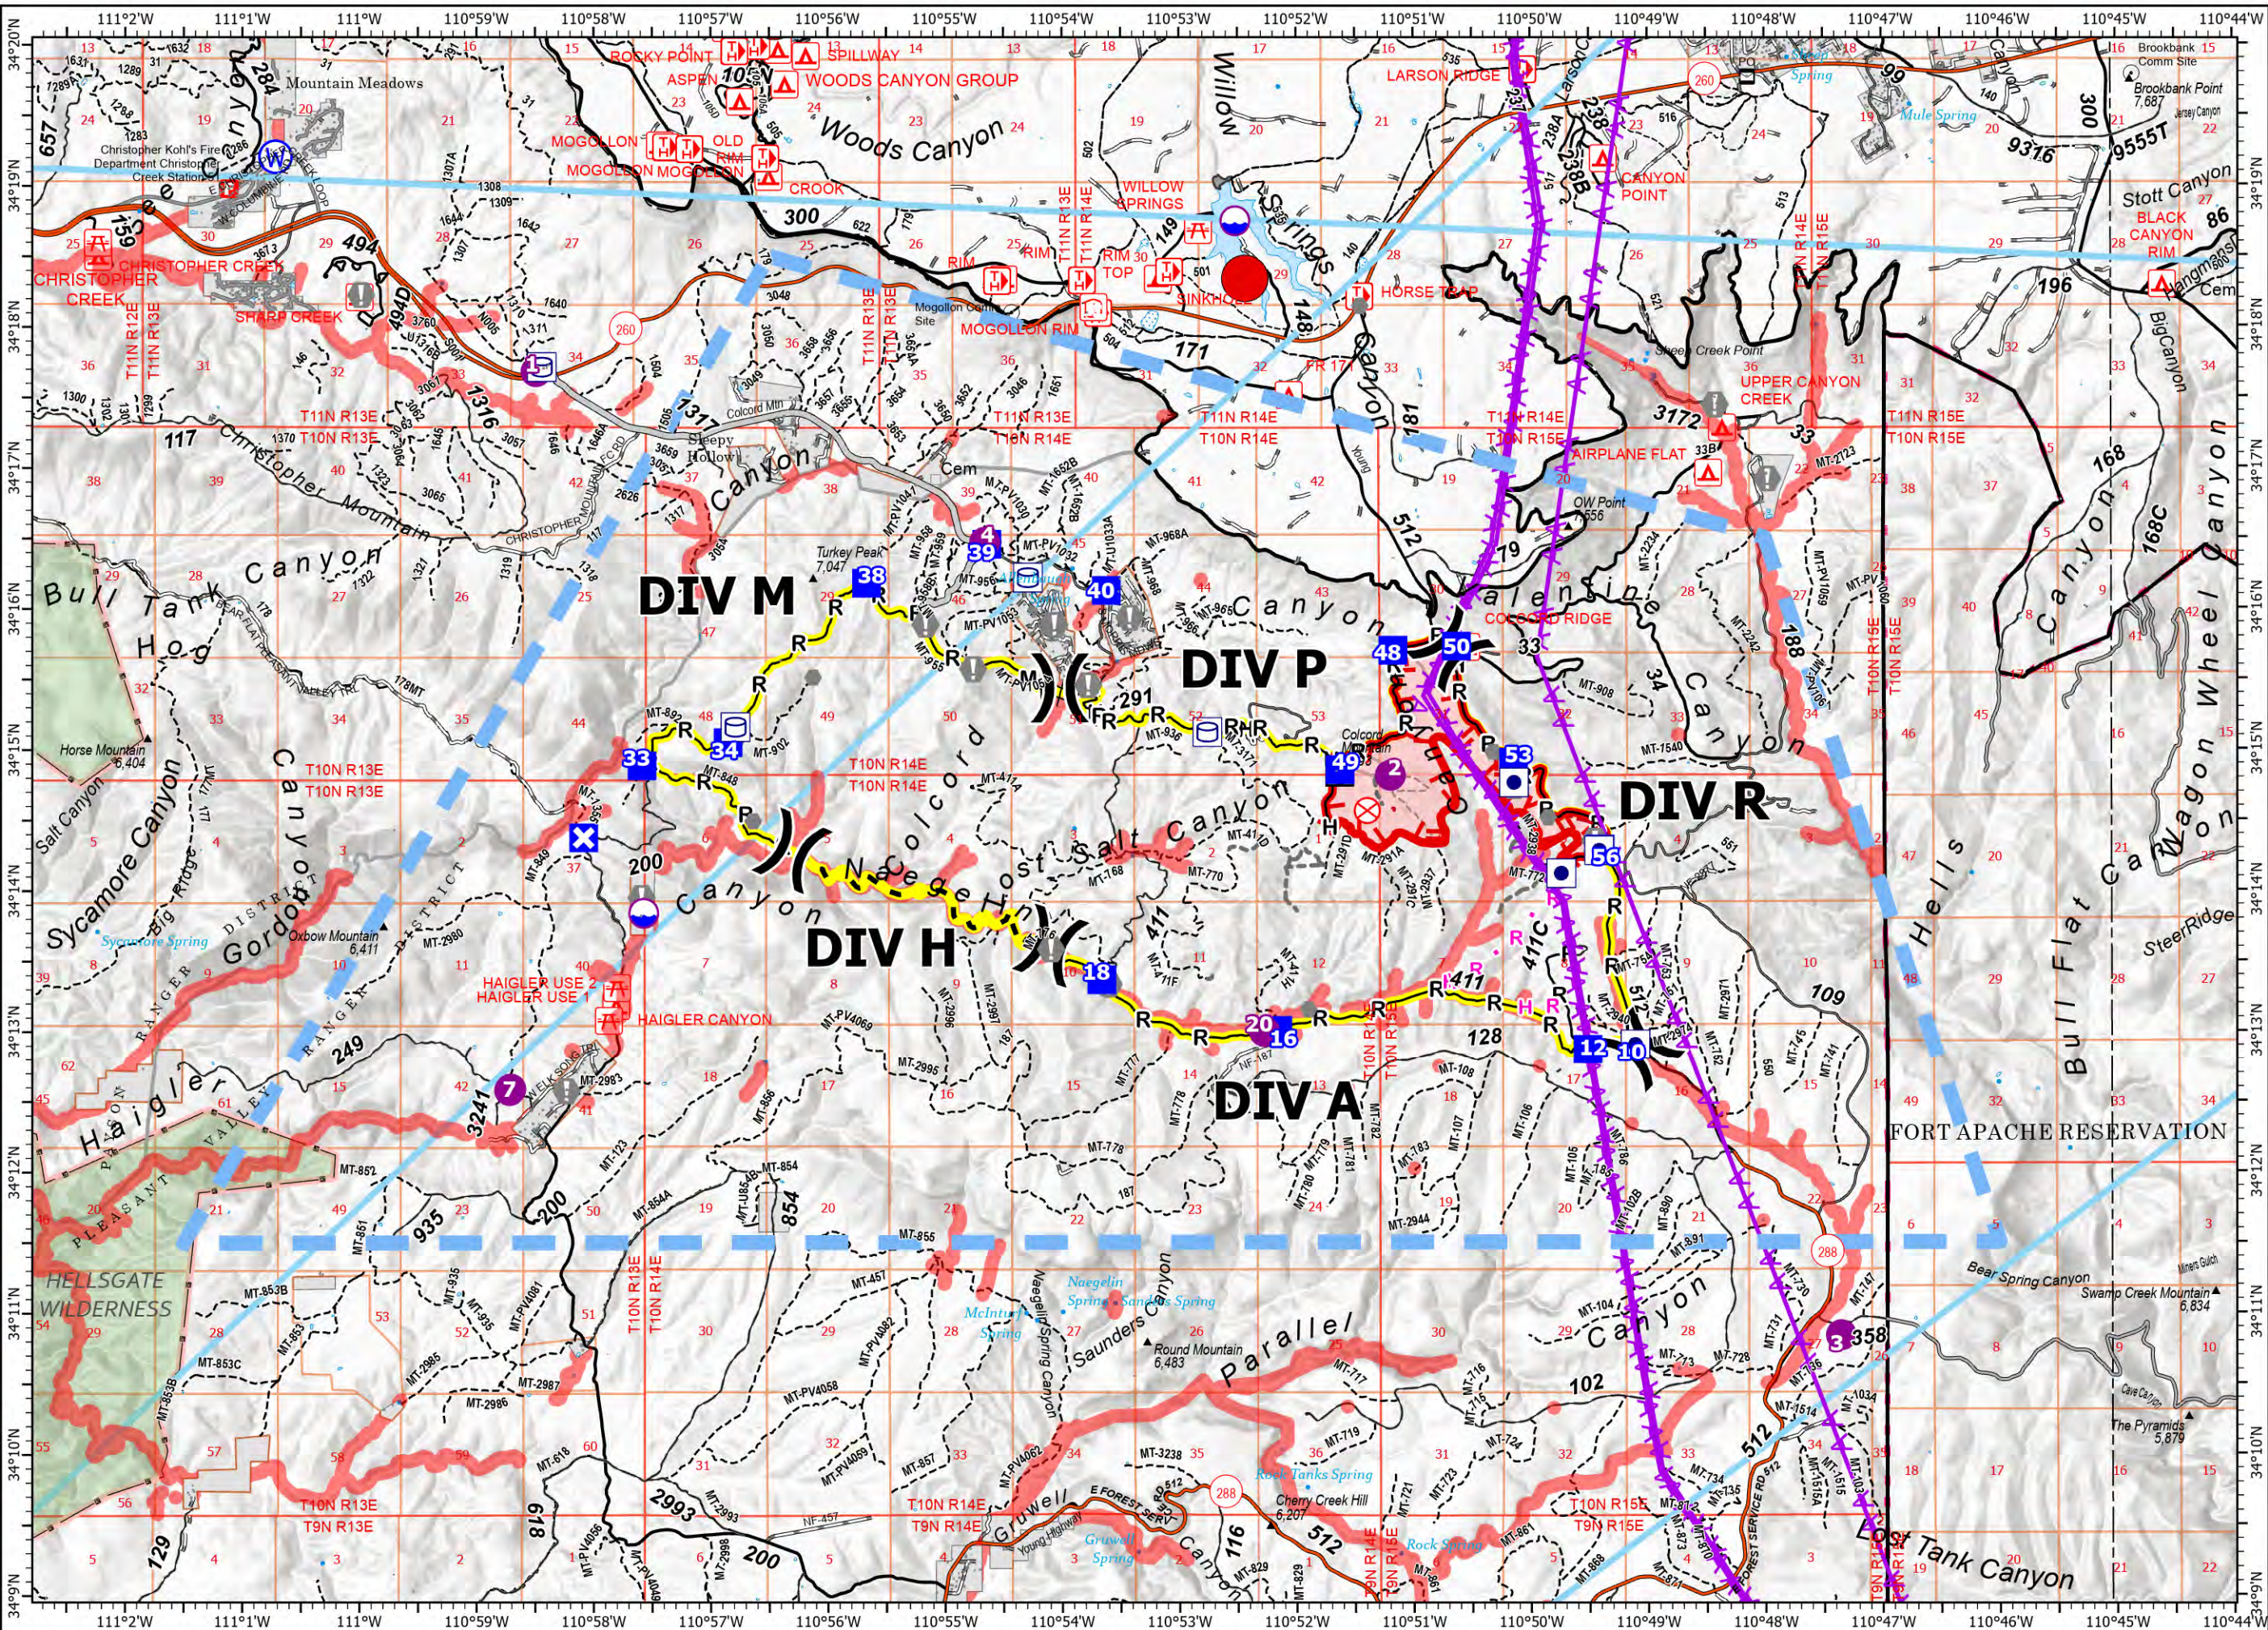

# PILOT

Valentine Fire  
AZ-TNF-1315  
9/8/2023

955 acres at 9/7/2023 @ 2000

- Other Property
- Water Tank
- Dip Site
- Hellspot
- Division Break
- Drop Point
- Closure
- Lookout
- Fire Origin
- Value at Risk
- Other
- Water Source
- Completed Dozer Line
- Completed Hand Line
- Completed Mixed Construction Line
- Completed Road as Line
- Planned Hand Line
- Planned Road as Line
- Access or Improved Road
- Fence
- Highlighted Feature
- Other
- Repair Line
- Aerial Hazard
- Temporary Flight Restriction
- Uncontained
- Wildfire Daily Fire Perimeter
- Valentine Proposed Perimeter - 10,085 Acres
- Rim Lakes Aerial Avoidance 2023
- Aerial Fire Retardant Avoidance Area
- Wilderness
- Secondary Highway
- Road, Unspecified
- Trail
- National Trail USGS
- USFS Proclaimed Forest Grassland
- USFS Administrative Forest
- USFS Ranger District
- PLSS Township BLM
- BLMPLSSSections
- Non Forest
- Air Traffic Service Route

0 1 2 Miles

0 1 2 Kilometers

1:80,000 - Tonto GIS - 9/7/2023 2058  
Acres from GPS  
North American 1983 Datum, Lat/Long Grid