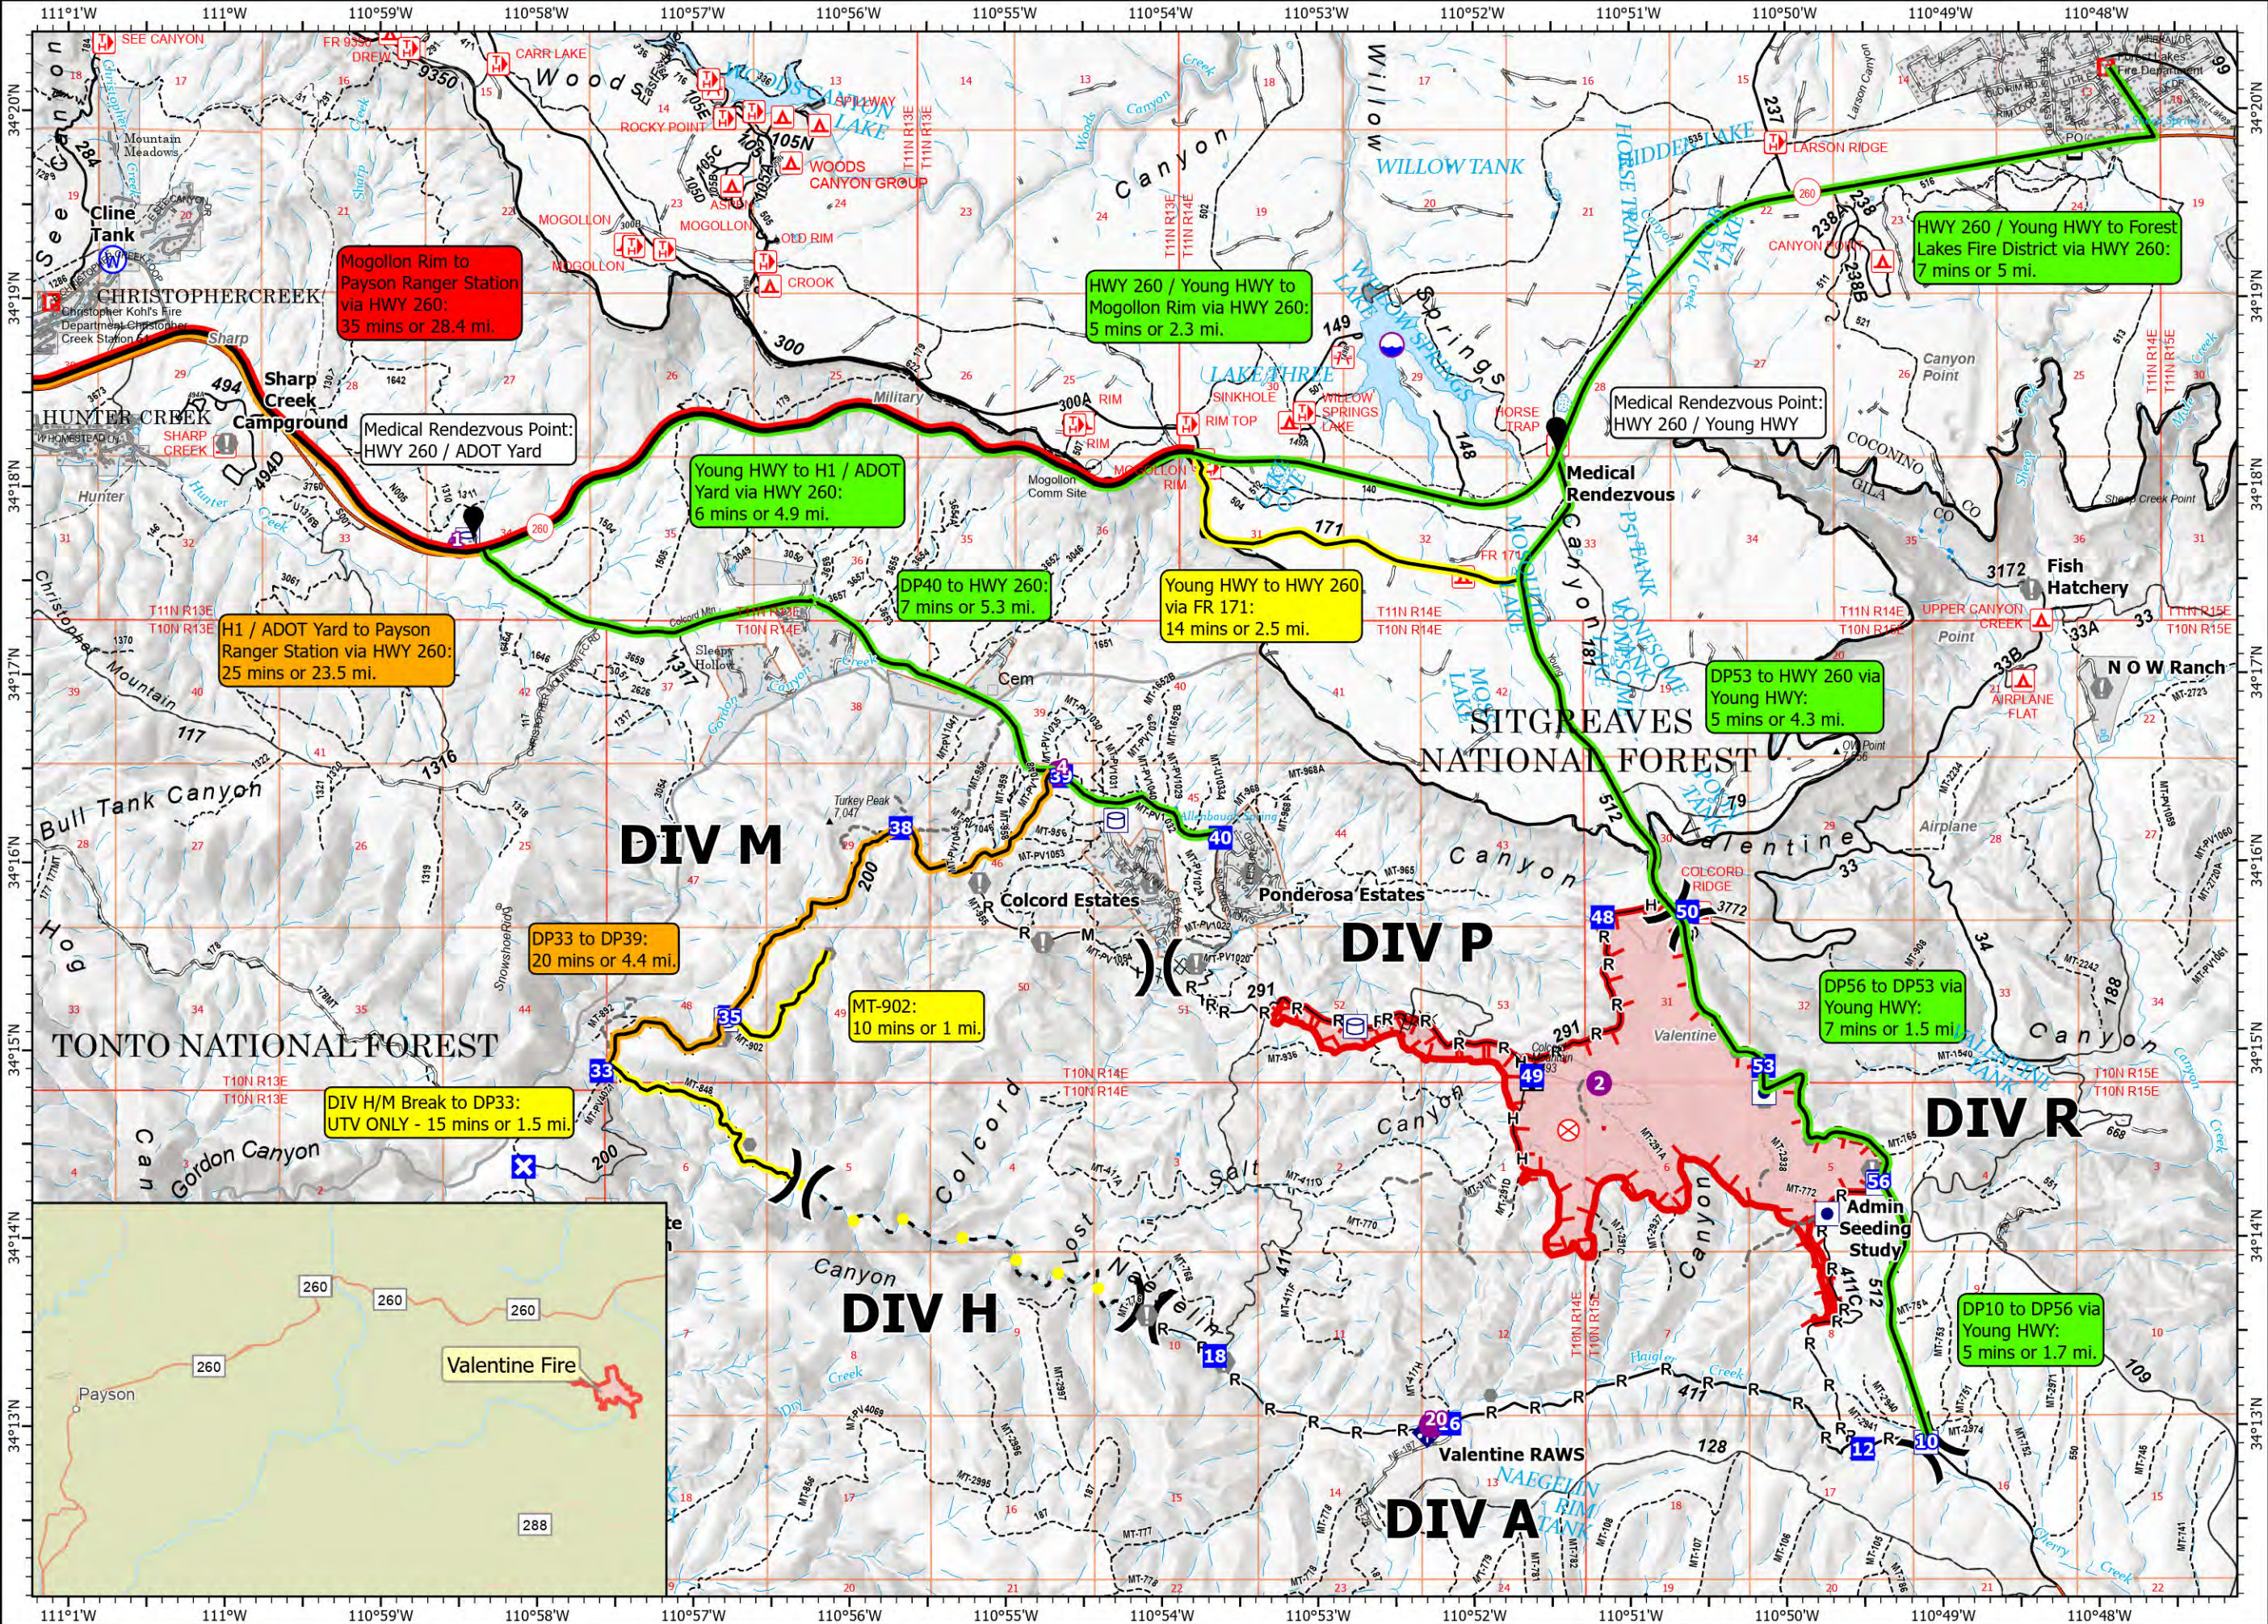

MEDICAL TRANSPORT

GROUND

Valentine Fire

AZ-TNF-1315

9/11/2023

1,577 acres at 9/10/2023 @ 1012

- Drive Time Category**
- 5-10 minutes
 - 10-15 minutes
 - 20-25 minutes
 - 35+ minutes
- Other Property**
- Water Tank
 - Dip Site
 - Helispot
 - Division Break
 - Drop Point
 - Closure
 - Lookout
 - Fire Origin
 - Value at Risk
 - Other
 - Mobile Weather Unit
 - Water Source
 - Completed Dozer Line
 - Completed Hand Line
 - Completed Mixed Construction Line
 - Completed Road as Line
 - Access or Improved Road
 - Fence
 - Highlighted Feature
 - Other
 - Repair Line
 - Uncontained
 - Wildfire Daily Fire Perimeter

1:60,000 - Tonto GIS - 9/10/2023 1929
Acres from IR and GPS
North American 1983 Datum. Lat/Long Grid