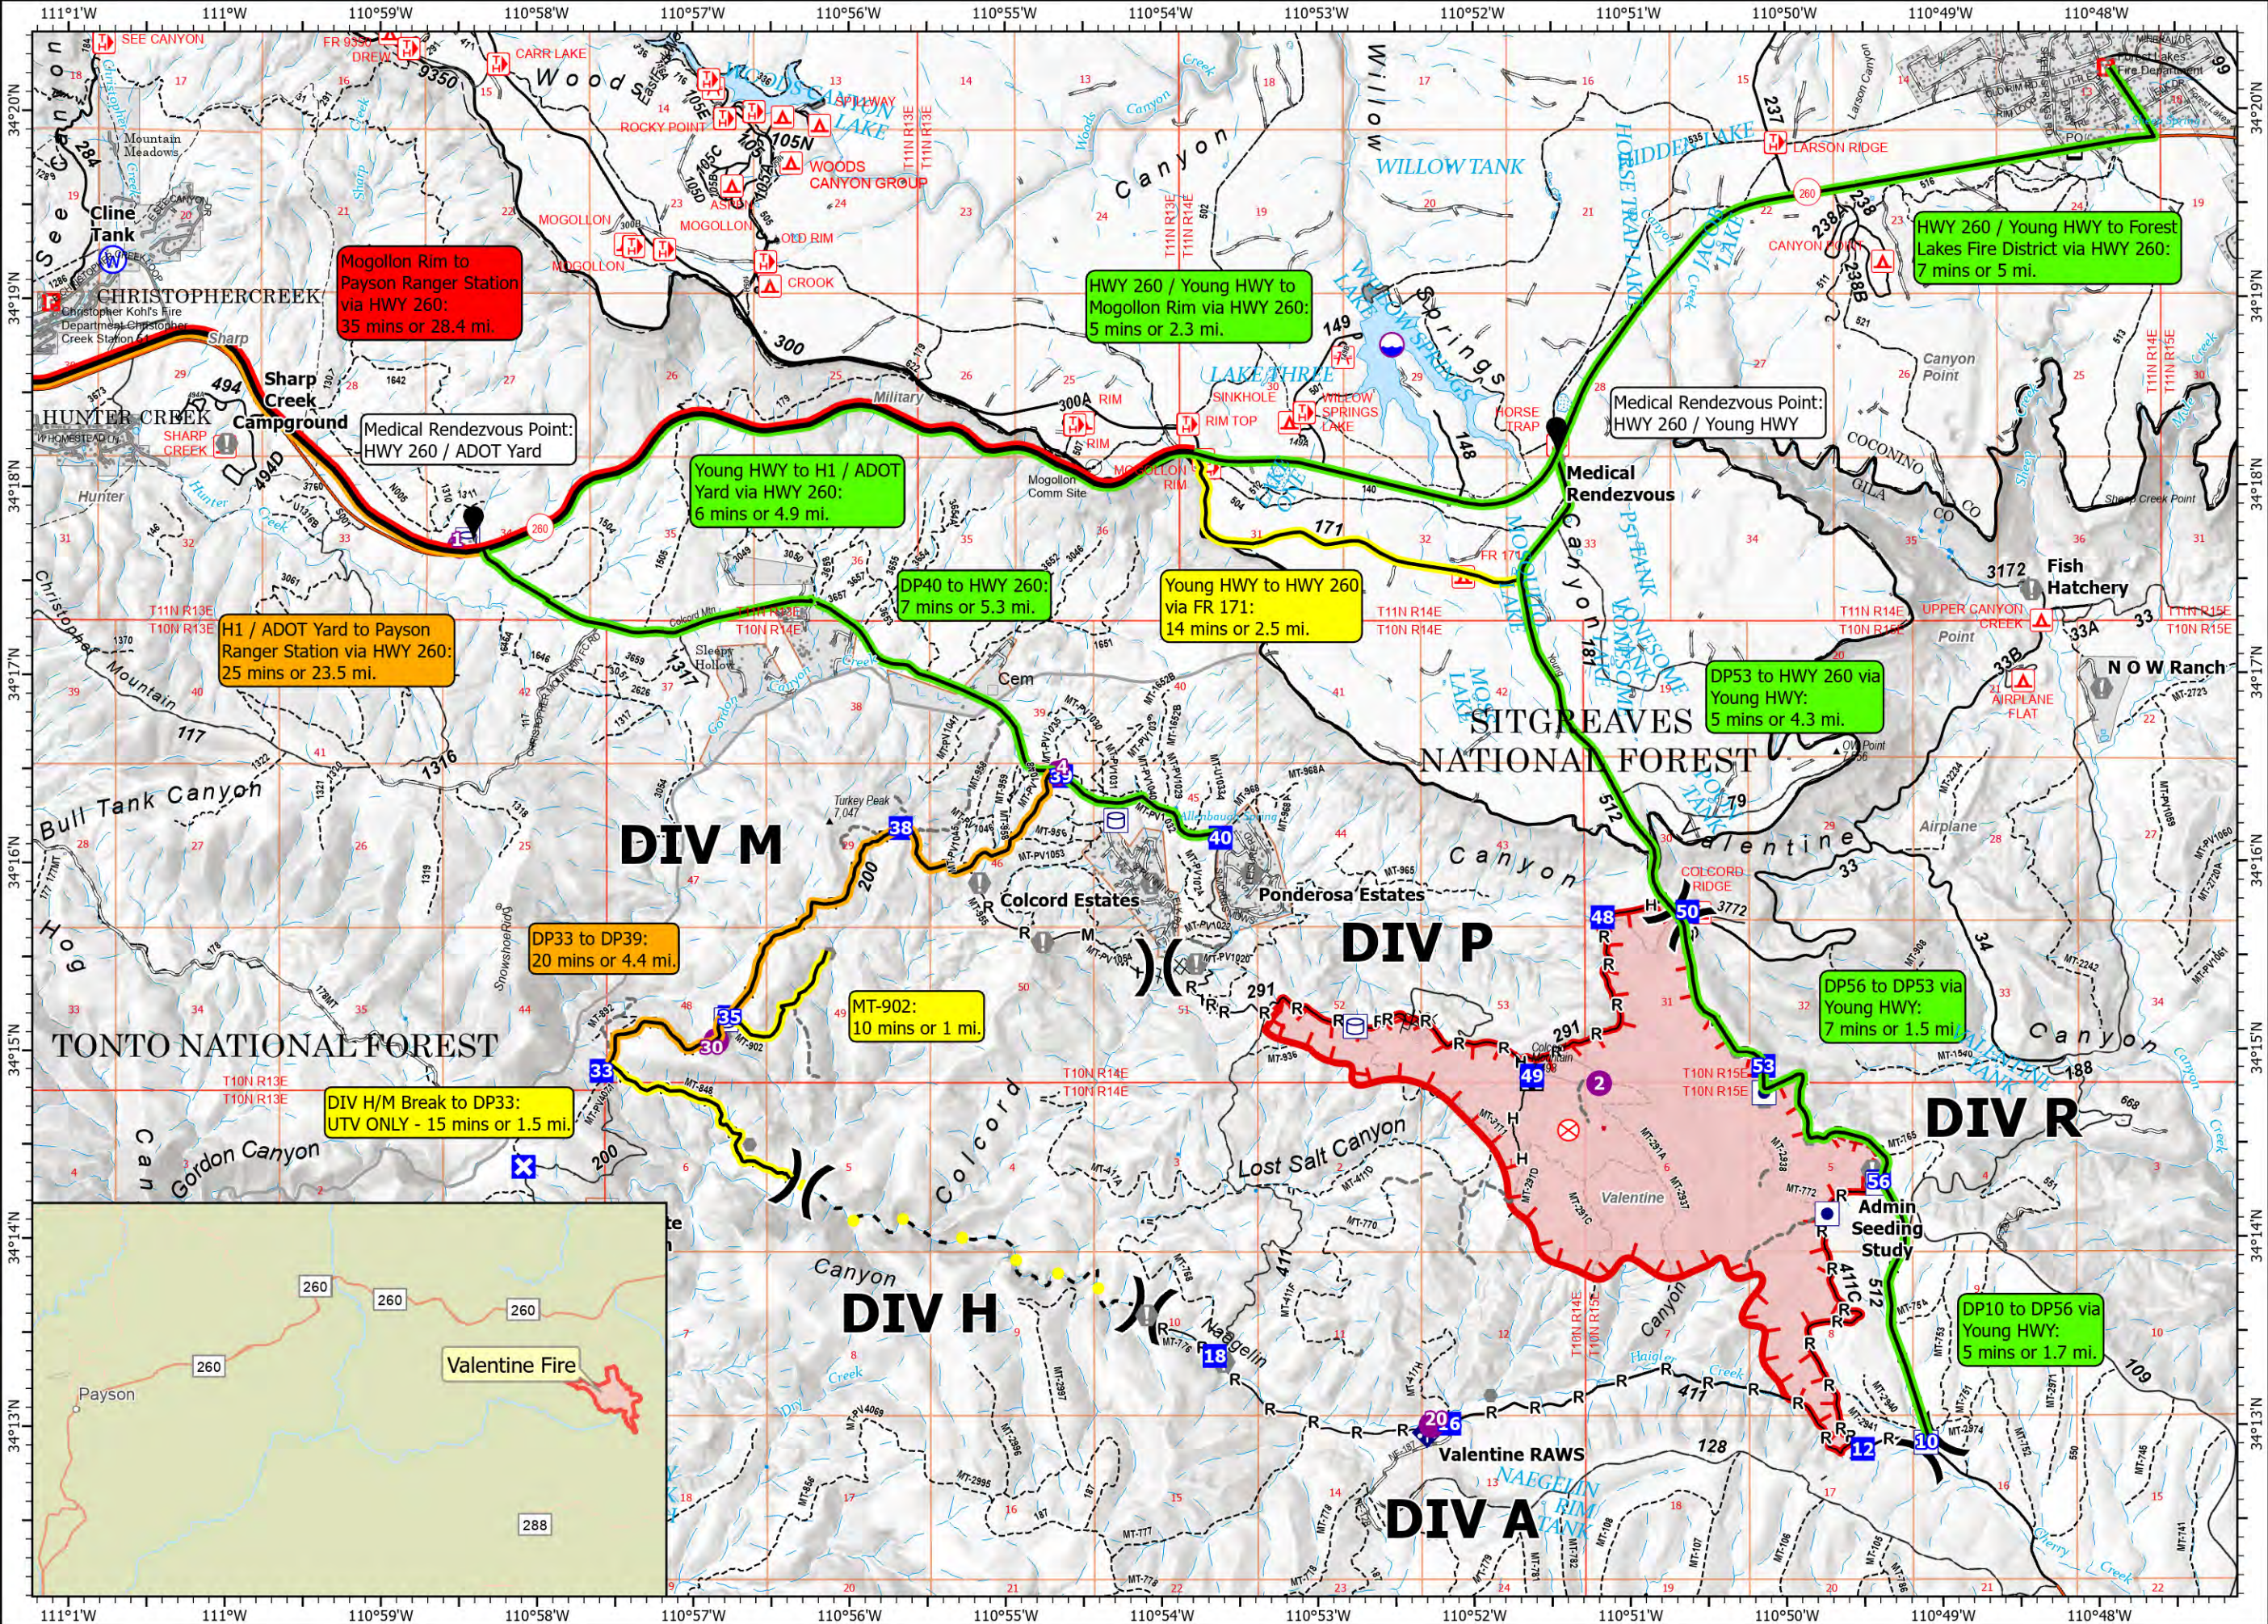

# MEDICAL TRANSPORT

## GROUND

Valentine Fire

AZ-TNF-1315

9/12/2023

2,515 acres at 9/11/2023 @ 1700

### Drive Time Category

- 5-10 minutes
  - 10-15 minutes
  - 20-25 minutes
  - 35+ minutes
- Other Property
- Water Tank
- Dip Site
- Helispot
- Division Break
- Drop Point
- Closure
- Lookout
- Fire Origin
- Value at Risk
- Other
- Mobile Weather Unit
- Water Source
- Completed Dozer Line
- Completed Hand Line
- Completed Mixed Construction Line
- Completed Road as Line
- Access or Improved Road
- Fence
- Highlighted Feature
- Other
- Repair Line
- Uncontained
- Wildfire Daily Fire Perimeter

1:60,000 - Tonto GIS - 9/11/2023 1901  
Acres from IR and GPS  
North American 1983 Datum. Lat/Long Grid