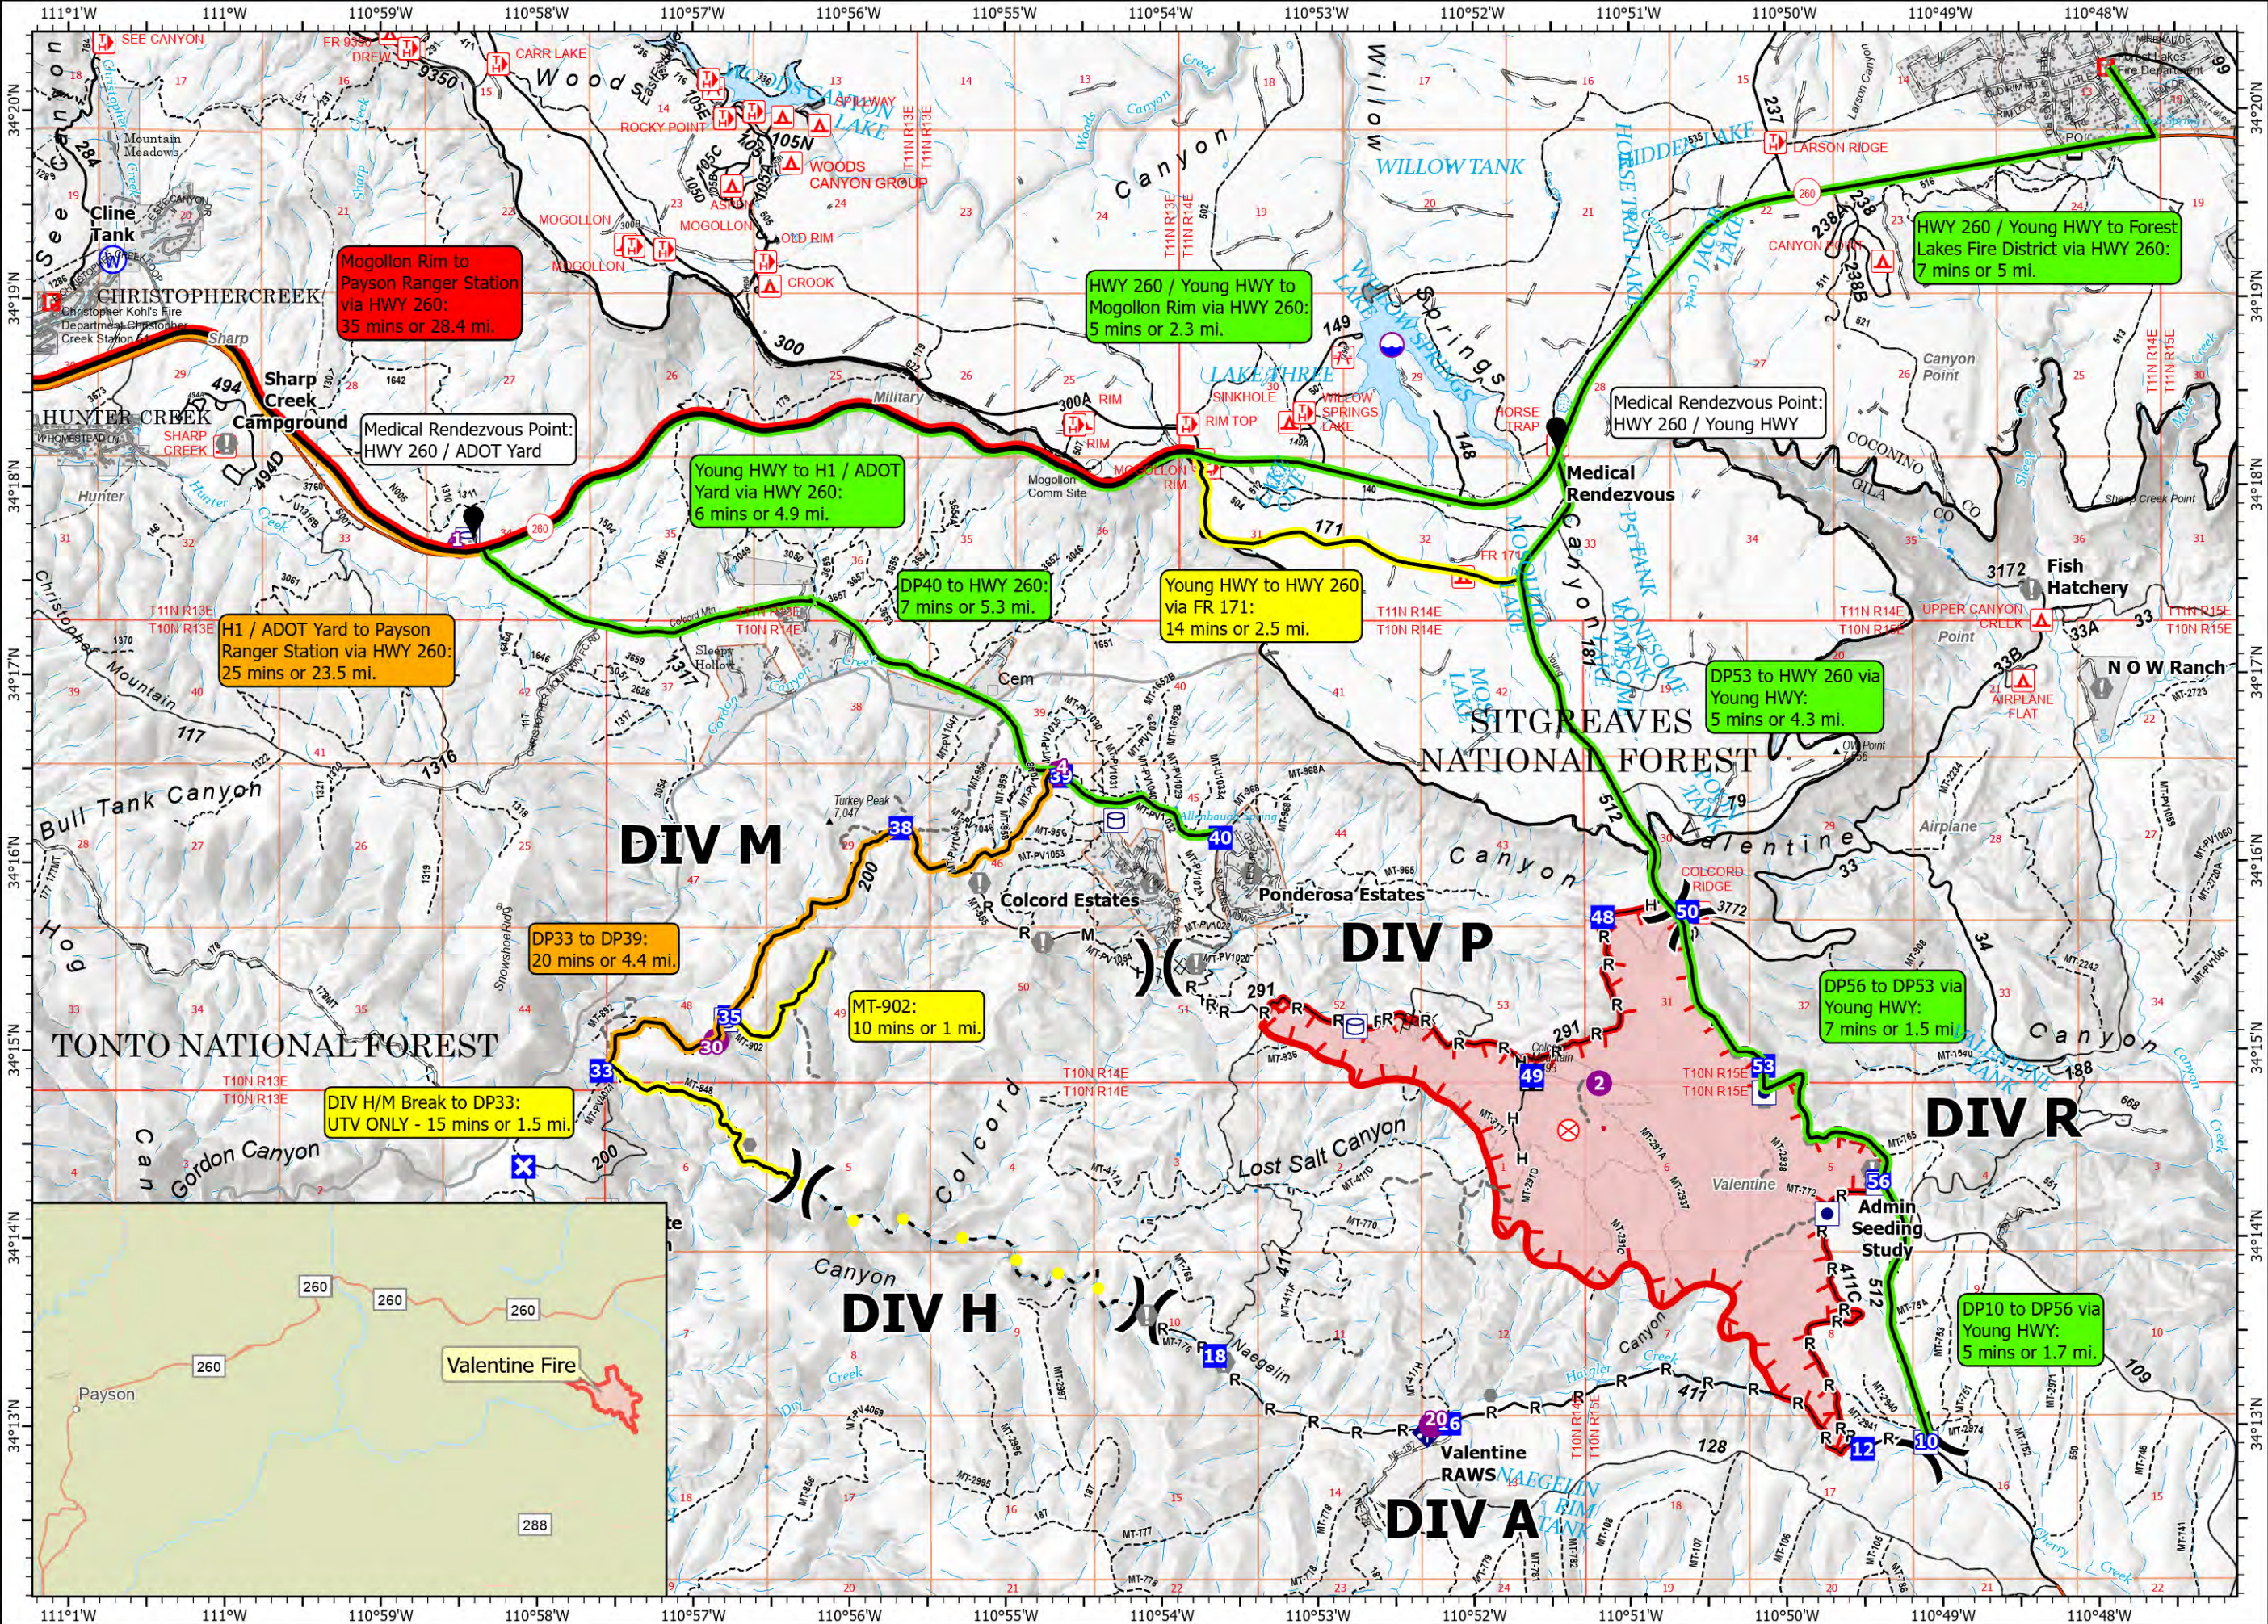

MEDICAL TRANSPORT

GROUND

Valentine Fire

AZ-TNF-1315

9/13/2023

2,672 acres at 9/12/2023 @ 0900

Drive Time Category

- 5-10 minutes
- 10-15 minutes
- 20-25 minutes
- 35+ minutes
- Other Property
- Water Tank
- Dip Site
- Helispot
- Division Break
- Drop Point
- Closure
- Lookout
- Fire Origin
- Value at Risk
- Other
- Mobile Weather Unit
- Water Source
- Completed Dozer Line
- Completed Hand Line
- Completed Mixed Construction Line
- Completed Road as Line
- Access or Improved Road
- Fence
- Highlighted Feature
- Other
- Repair Line
- Uncontained
- Wildfire Daily Fire Perimeter

1:60,000 - Tonto GIS - 9/12/2023 1753
Acres from IR and GPS
North American 1983 Datum. Lat/Long Grid