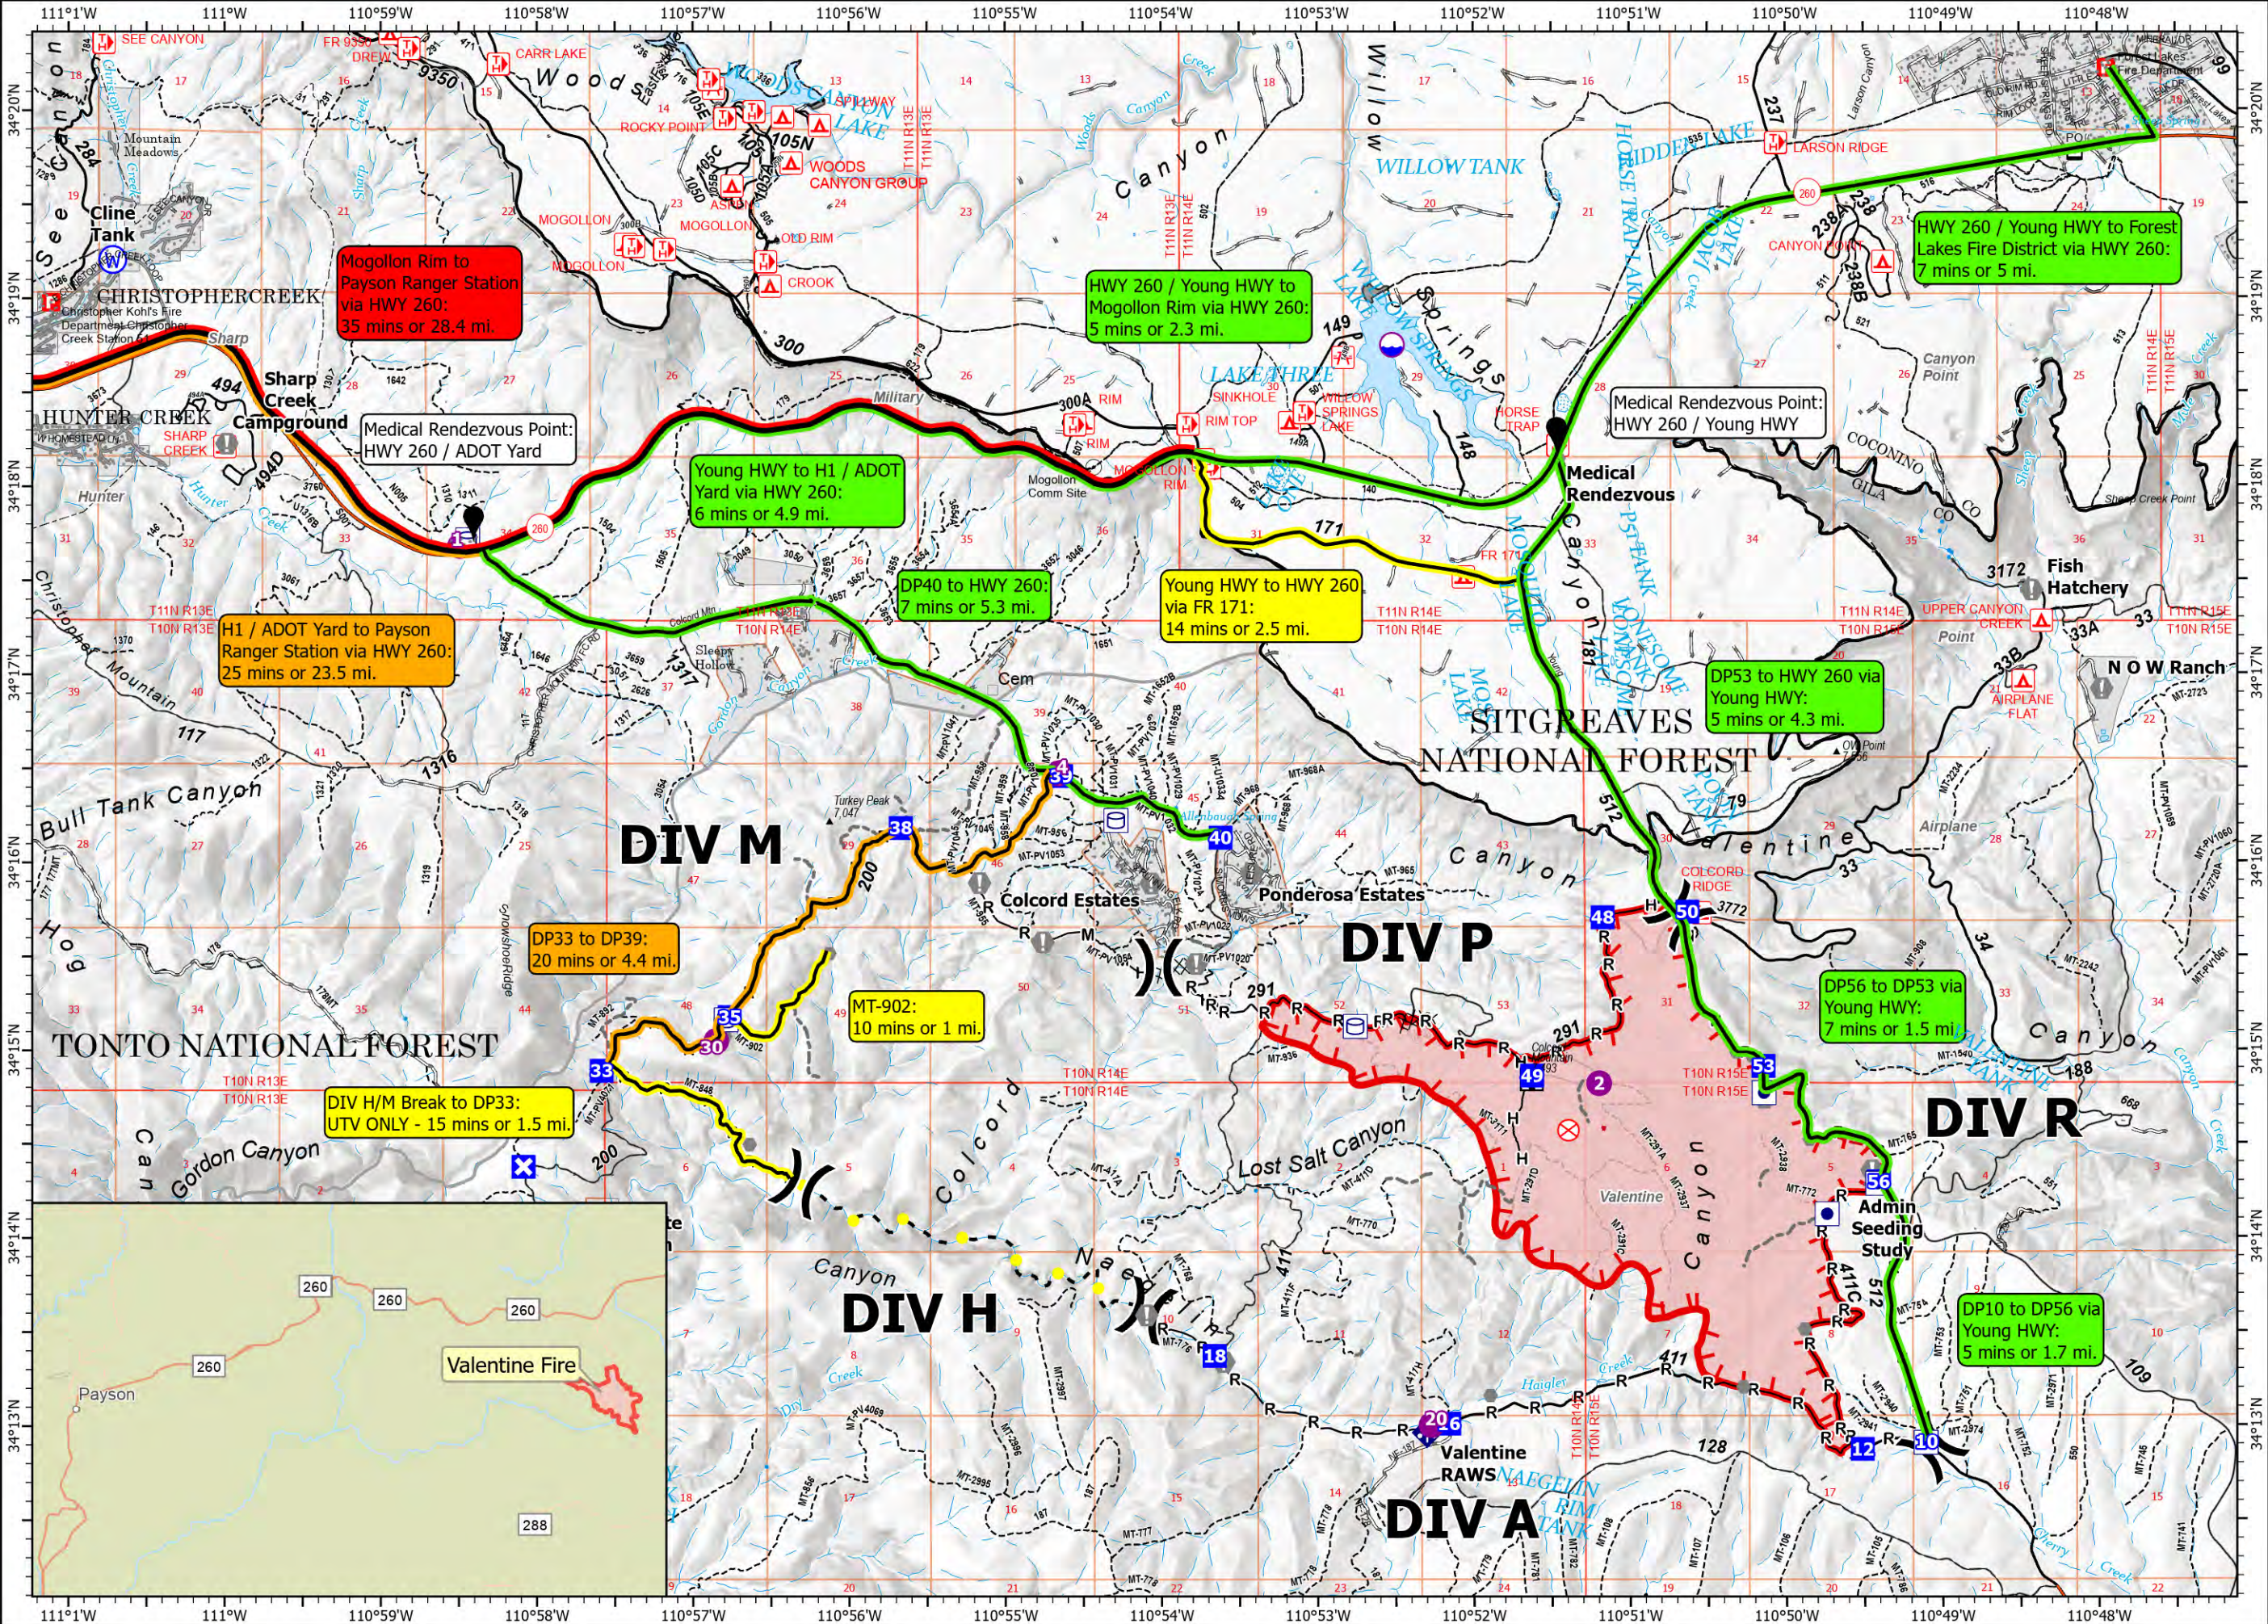

MEDICAL TRANSPORT

GROUND

Valentine Fire

AZ-TNF-1315

9/14/2023

2,790 acres at 9/13/2023 @ 1400

- Drive Time Category**
- █ 5-10 minutes
 - █ 10-15 minutes
 - █ 20-25 minutes
 - █ 35+ minutes
- Other Property
 - Water Tank
 - Dip Site
 - Helispot
 - Division Break
 - Drop Point
 - Closure
 - Lookout
 - Fire Origin
 - Value at Risk
 - Other
 - Mobile Weather Unit
 - Water Source
 - Completed Dozer Line
 - Completed Hand Line
 - Completed Mixed Construction Line
 - Completed Road as Line
 - Access or Improved Road
 - Fence
 - Highlighted Feature
 - Other
 - Repair Line
 - Uncontained
 - Wildfire Daily Fire Perimeter

1:60,000 - Tonto GIS - 9/13/2023 1903
 Acres from IR and GPS
 North American 1983 Datum. Lat/Long Grid