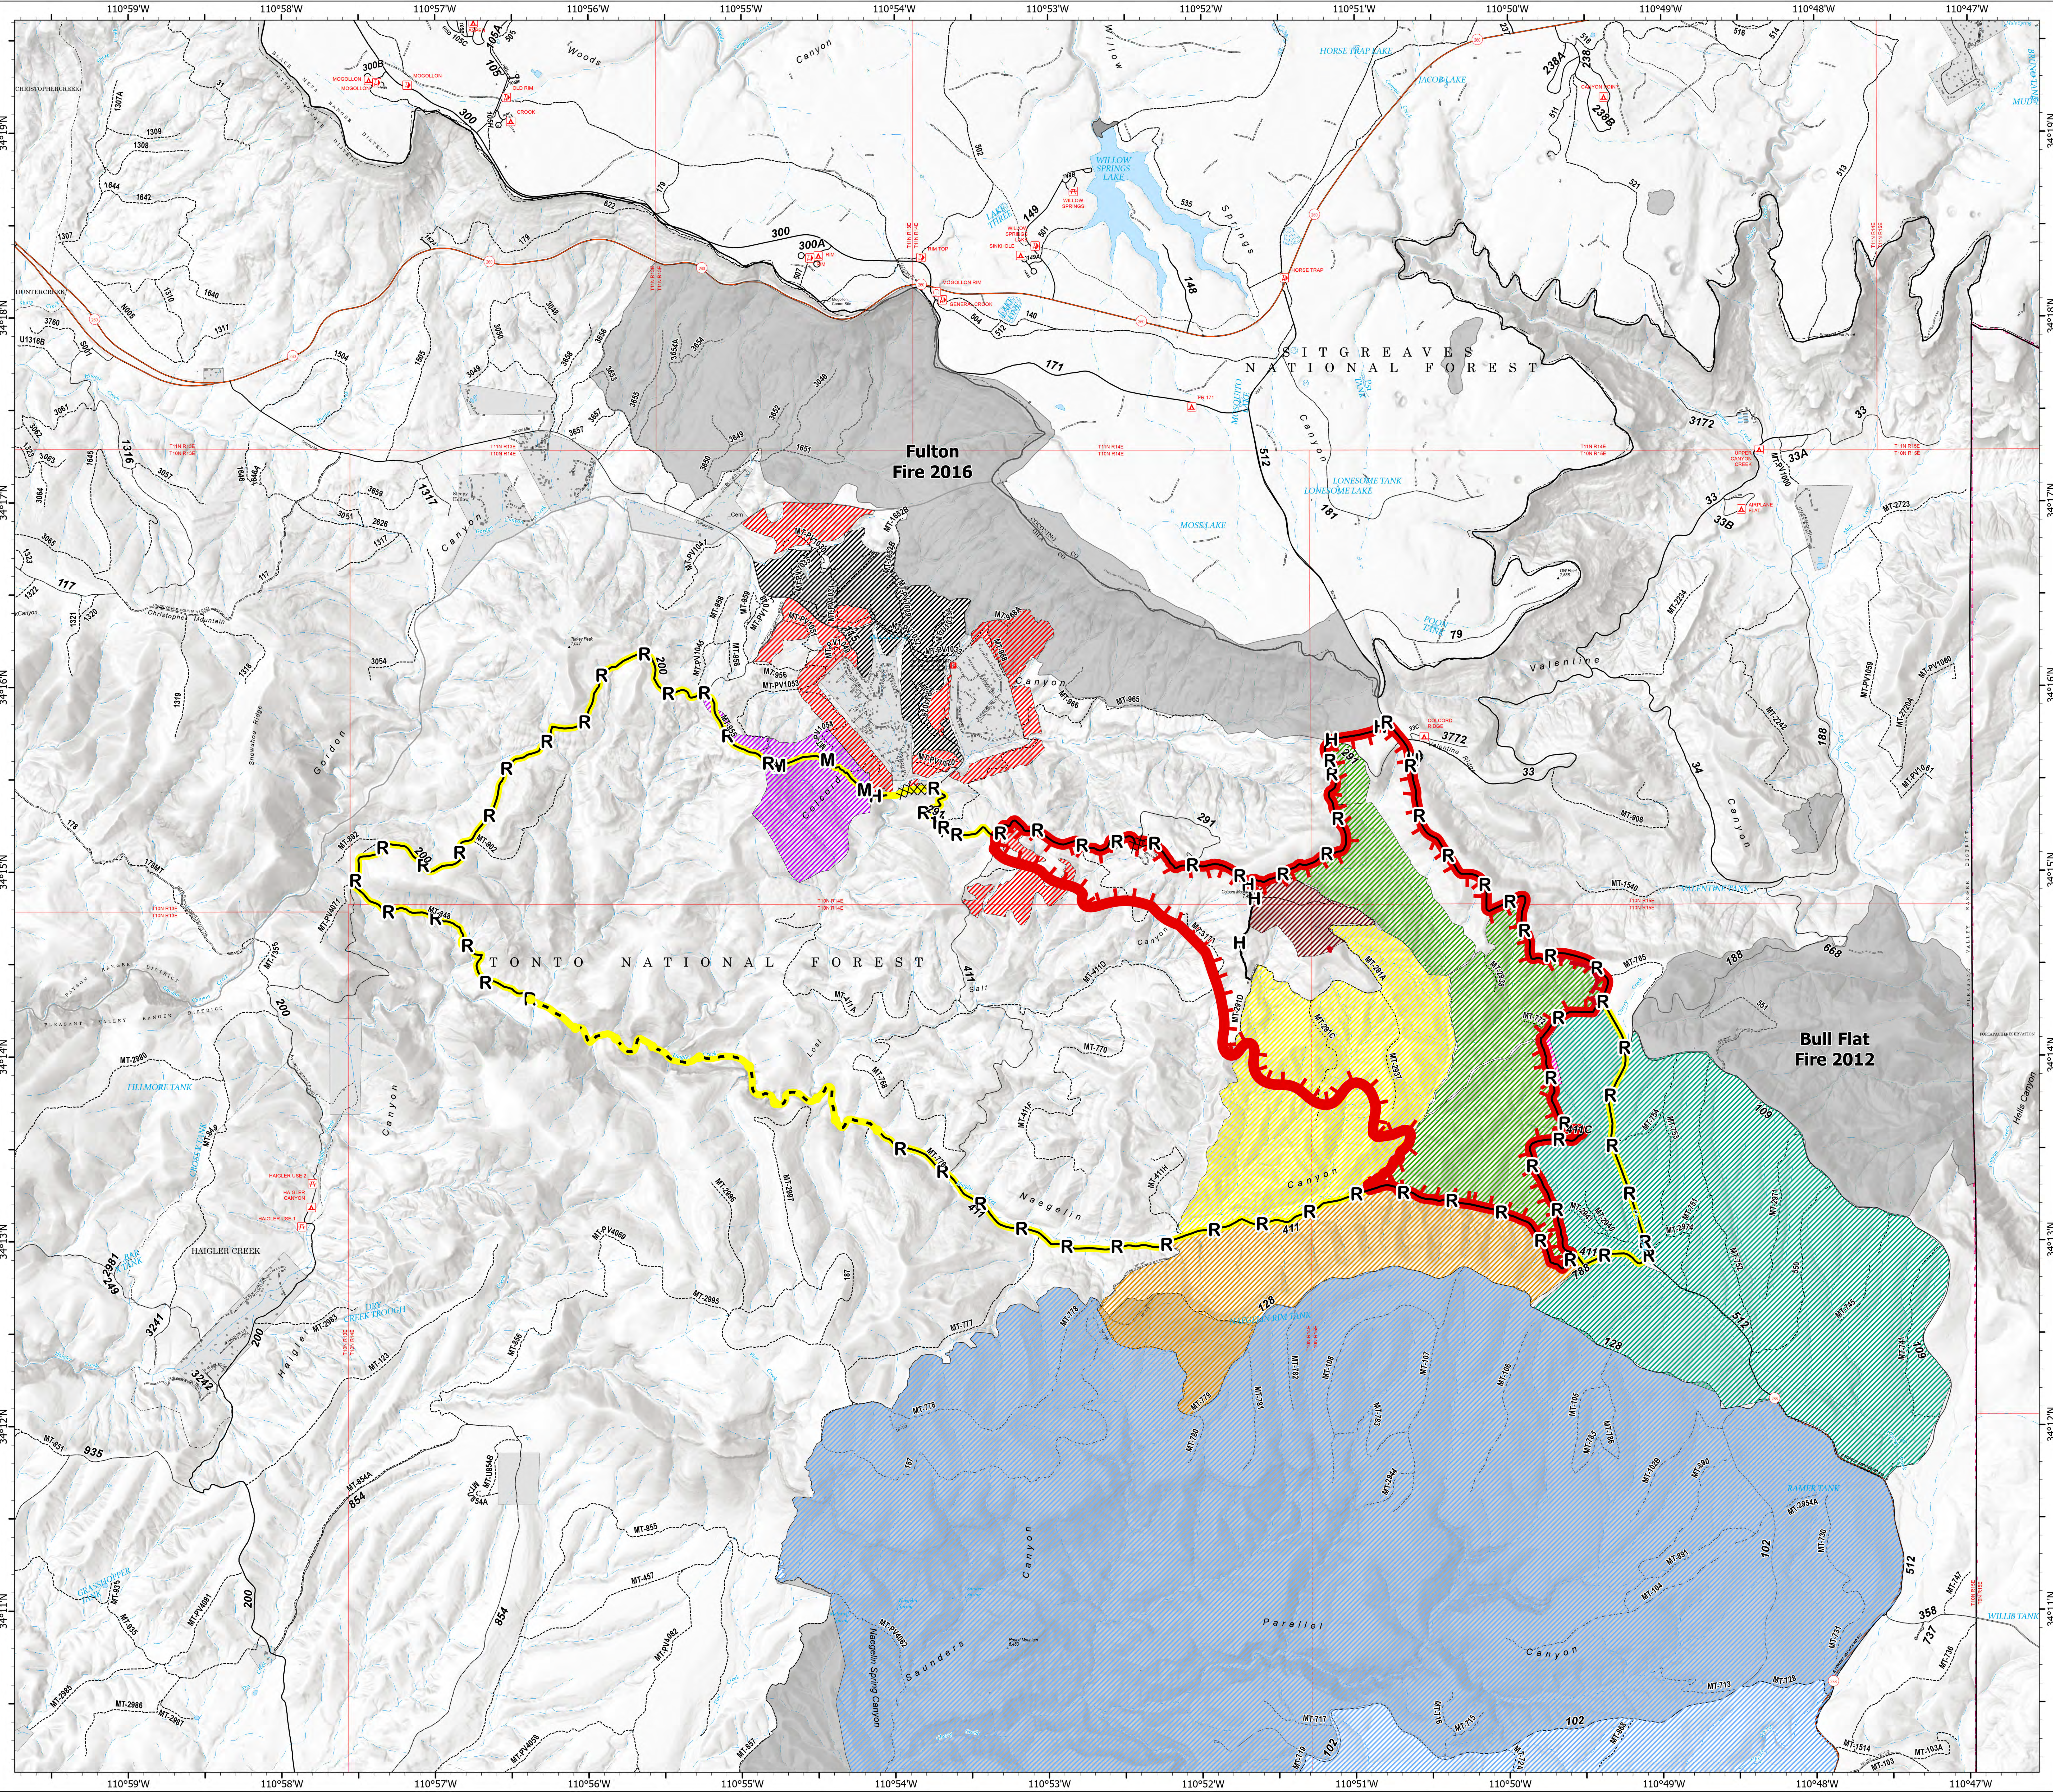

FUELS TREATMENTS

Valentine Fire
AZ-TNF-1315
9/15/2023

2,843 acres at 9/14/2023 @ 1600

- Chamberlain Fuels Treatments FY2009
- Ponderosa Stew Timber Sale FY2015
- Chamberlain RX FY2016
- Chamberlain FY2017
- Clay Springs RX FY2017
- Colcord Lookout Pile Burn FY2018
- 411C RX FY2021
- Frying Pan Rx FY2021
- Neaglin RX FY2021
- Parallel RX FY2021
- Completed Dozer Line
- Completed Hand Line
- Completed Mixed Construction Line
- Completed Road as Line
- Fence
- Highlighted Feature
- Uncontained Fire Edge
- Fire Containment Line
- Campground
- Picnic Site
- Trailhead
- Interpretive Visitor Center
- Forest Service
- Cemetery
- Fire Station / EMS Station
- Secondary Highway
- Road, Unspecified
- Road, Paved
- Road, Dirt
- Trail
- USFS Proclaimed Forest Grassland
- USFS Administrative Forest
- USFS Ranger District
- Artificial Path
- Stream/River
- Stream/River Intermittent
- Dam / Weir
- Lake / Pond
- Lake / Pond (Intermittent)
- Reservoir
- PLSS Township
- Non Forest
- Tribal Land

1:20,000 - Tonto GIS - 9/14/2023 1808
Acres from R and GPS
North American 1983 Datum, LatLong Grid

Fulton Fire 2016

Bull Flat Fire 2012