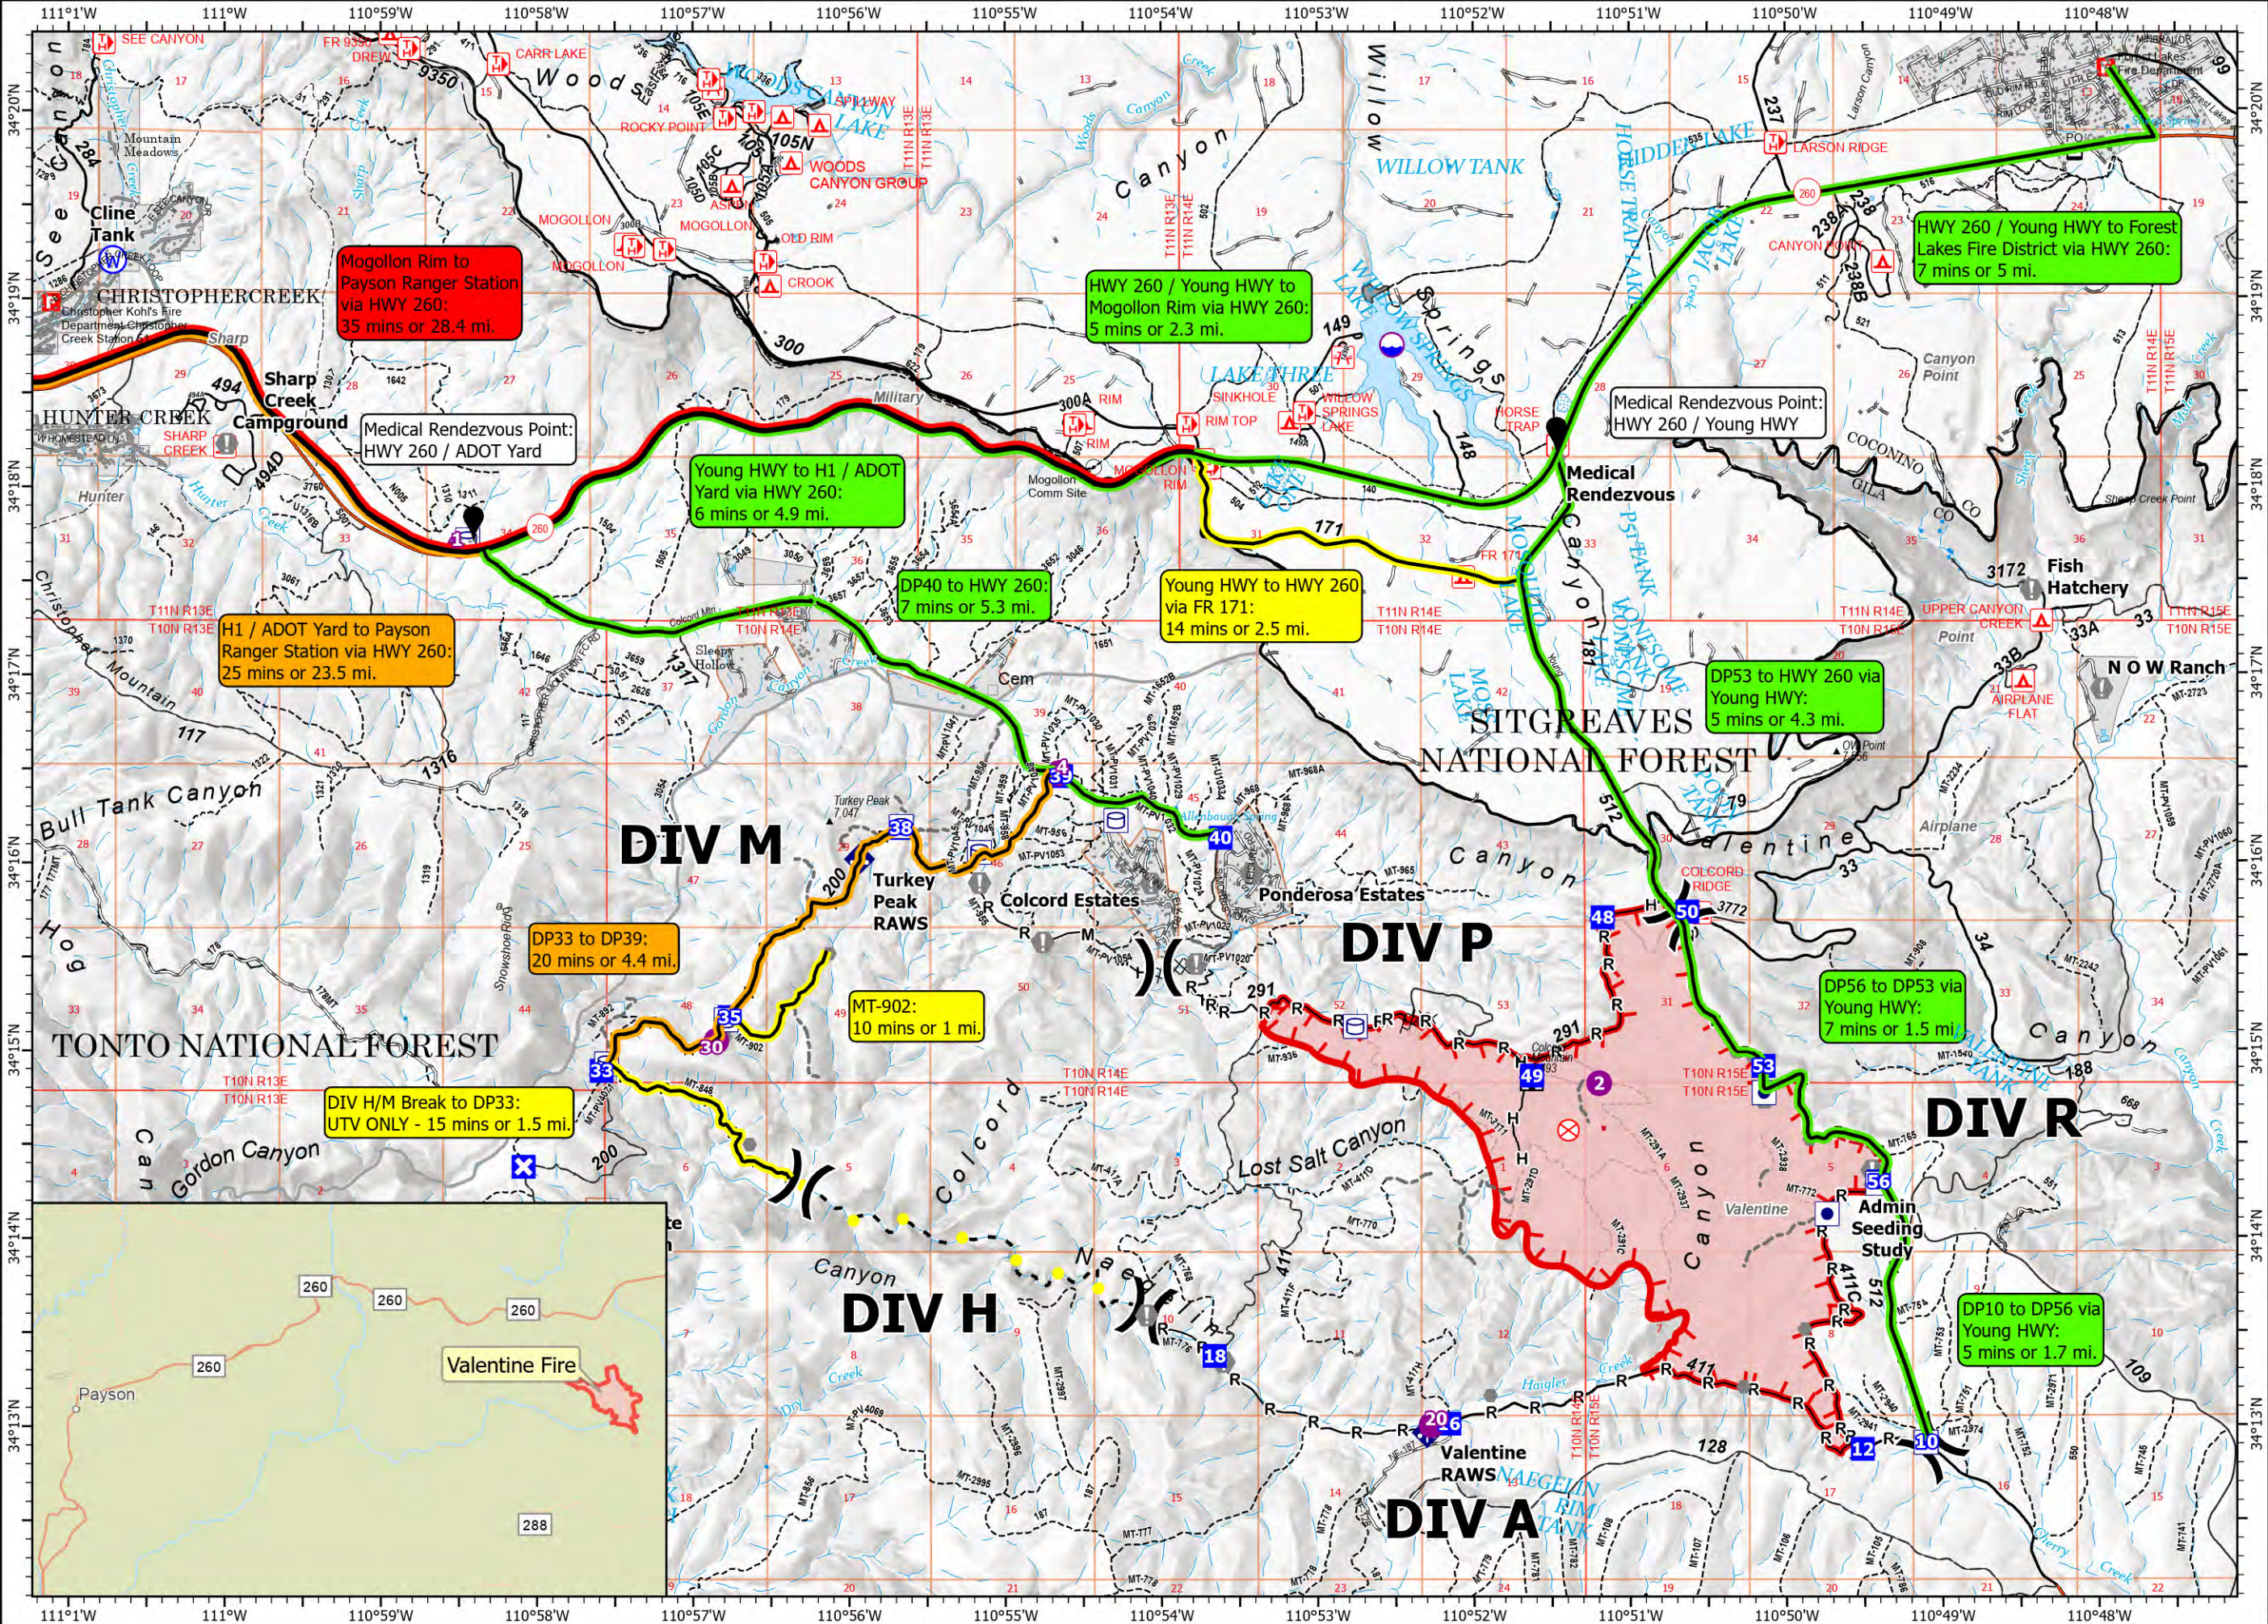

MEDICAL TRANSPORT

GROUND

Valentine Fire

AZ-TNF-1315

9/15/2023

2,843 acres at 9/14/2023 @ 1600

- Drive Time Category**
- 5-10 minutes
 - 10-15 minutes
 - 20-25 minutes
 - 35+ minutes
- Other Property**
- Water Tank
 - Dip Site
 - Helispot
 - Division Break
 - Drop Point
 - Closure
 - Lookout
 - Fire Origin
 - Value at Risk
 - Other
 - Mobile Weather Unit
 - Water Source
 - Completed Dozer Line
 - Completed Hand Line
 - Completed Mixed Construction Line
 - Completed Road as Line
 - Access or Improved Road
 - Fence
 - Highlighted Feature
 - Other
 - Repair Line
 - Uncontained
 - Wildfire Daily Fire Perimeter

1:60,000 - Tonto GIS - 9/14/2023 1735
Acres from IR and GPS
North American 1983 Datum. Lat/Long Grid