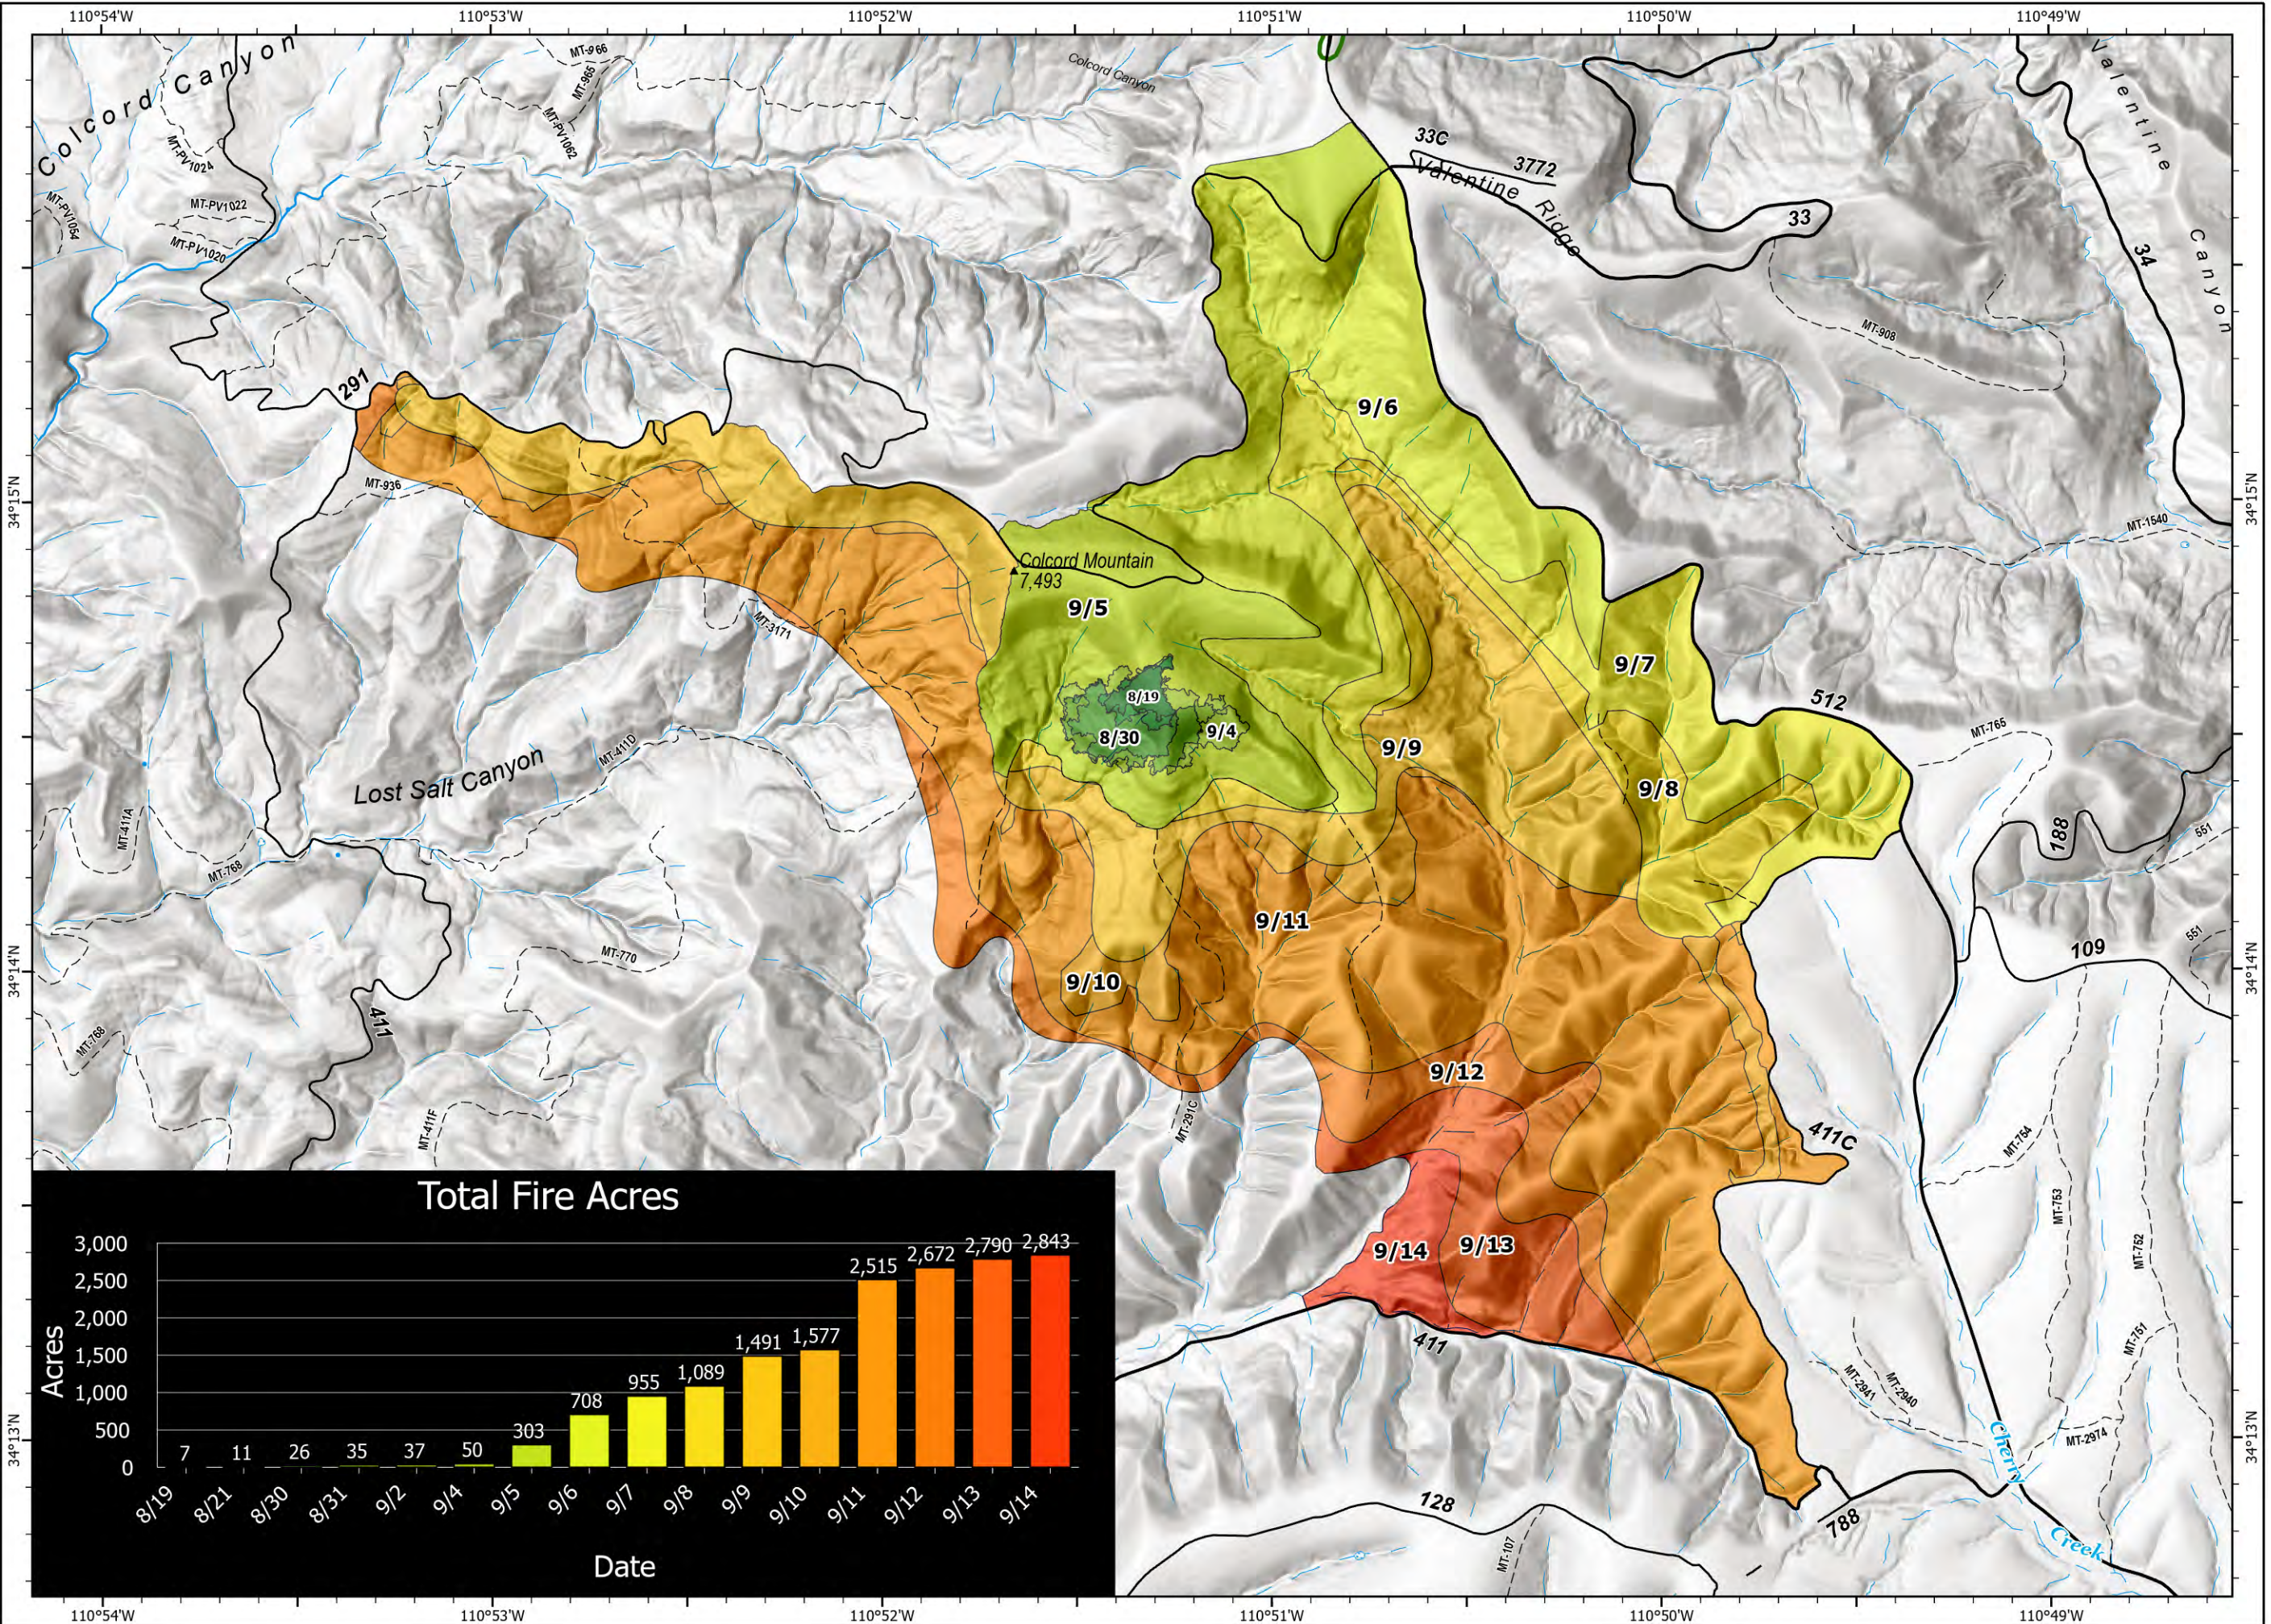

PROGRESSION

Valentine Fire
AZ-TNF-1315
9/15/2023

2,843 acres at 9/14/2023 @ 1600

Date | Total Acres | Change

8/19	7ac	+7ac
8/21	11ac	+4ac
8/30	26ac	+15ac
8/31	35ac	+9ac
9/2	37ac	+2ac
9/4	50ac	+13ac
9/5	303ac	+253ac
9/6	708ac	+405ac
9/7	955ac	+247ac
9/8	1,089ac	+134ac
9/9	1,491ac	+402ac
9/10	1,577ac	+86ac
9/11	2,515ac	+938ac
9/12	2,672ac	+157ac
9/13	2,790ac	+118ac
9/14	2,843ac	+53ac

1:24,000 - Tonto GIS - 9/15/2023 1200
Acres from IR and GPS
North American 1983 Datum, Lat/Long Grid