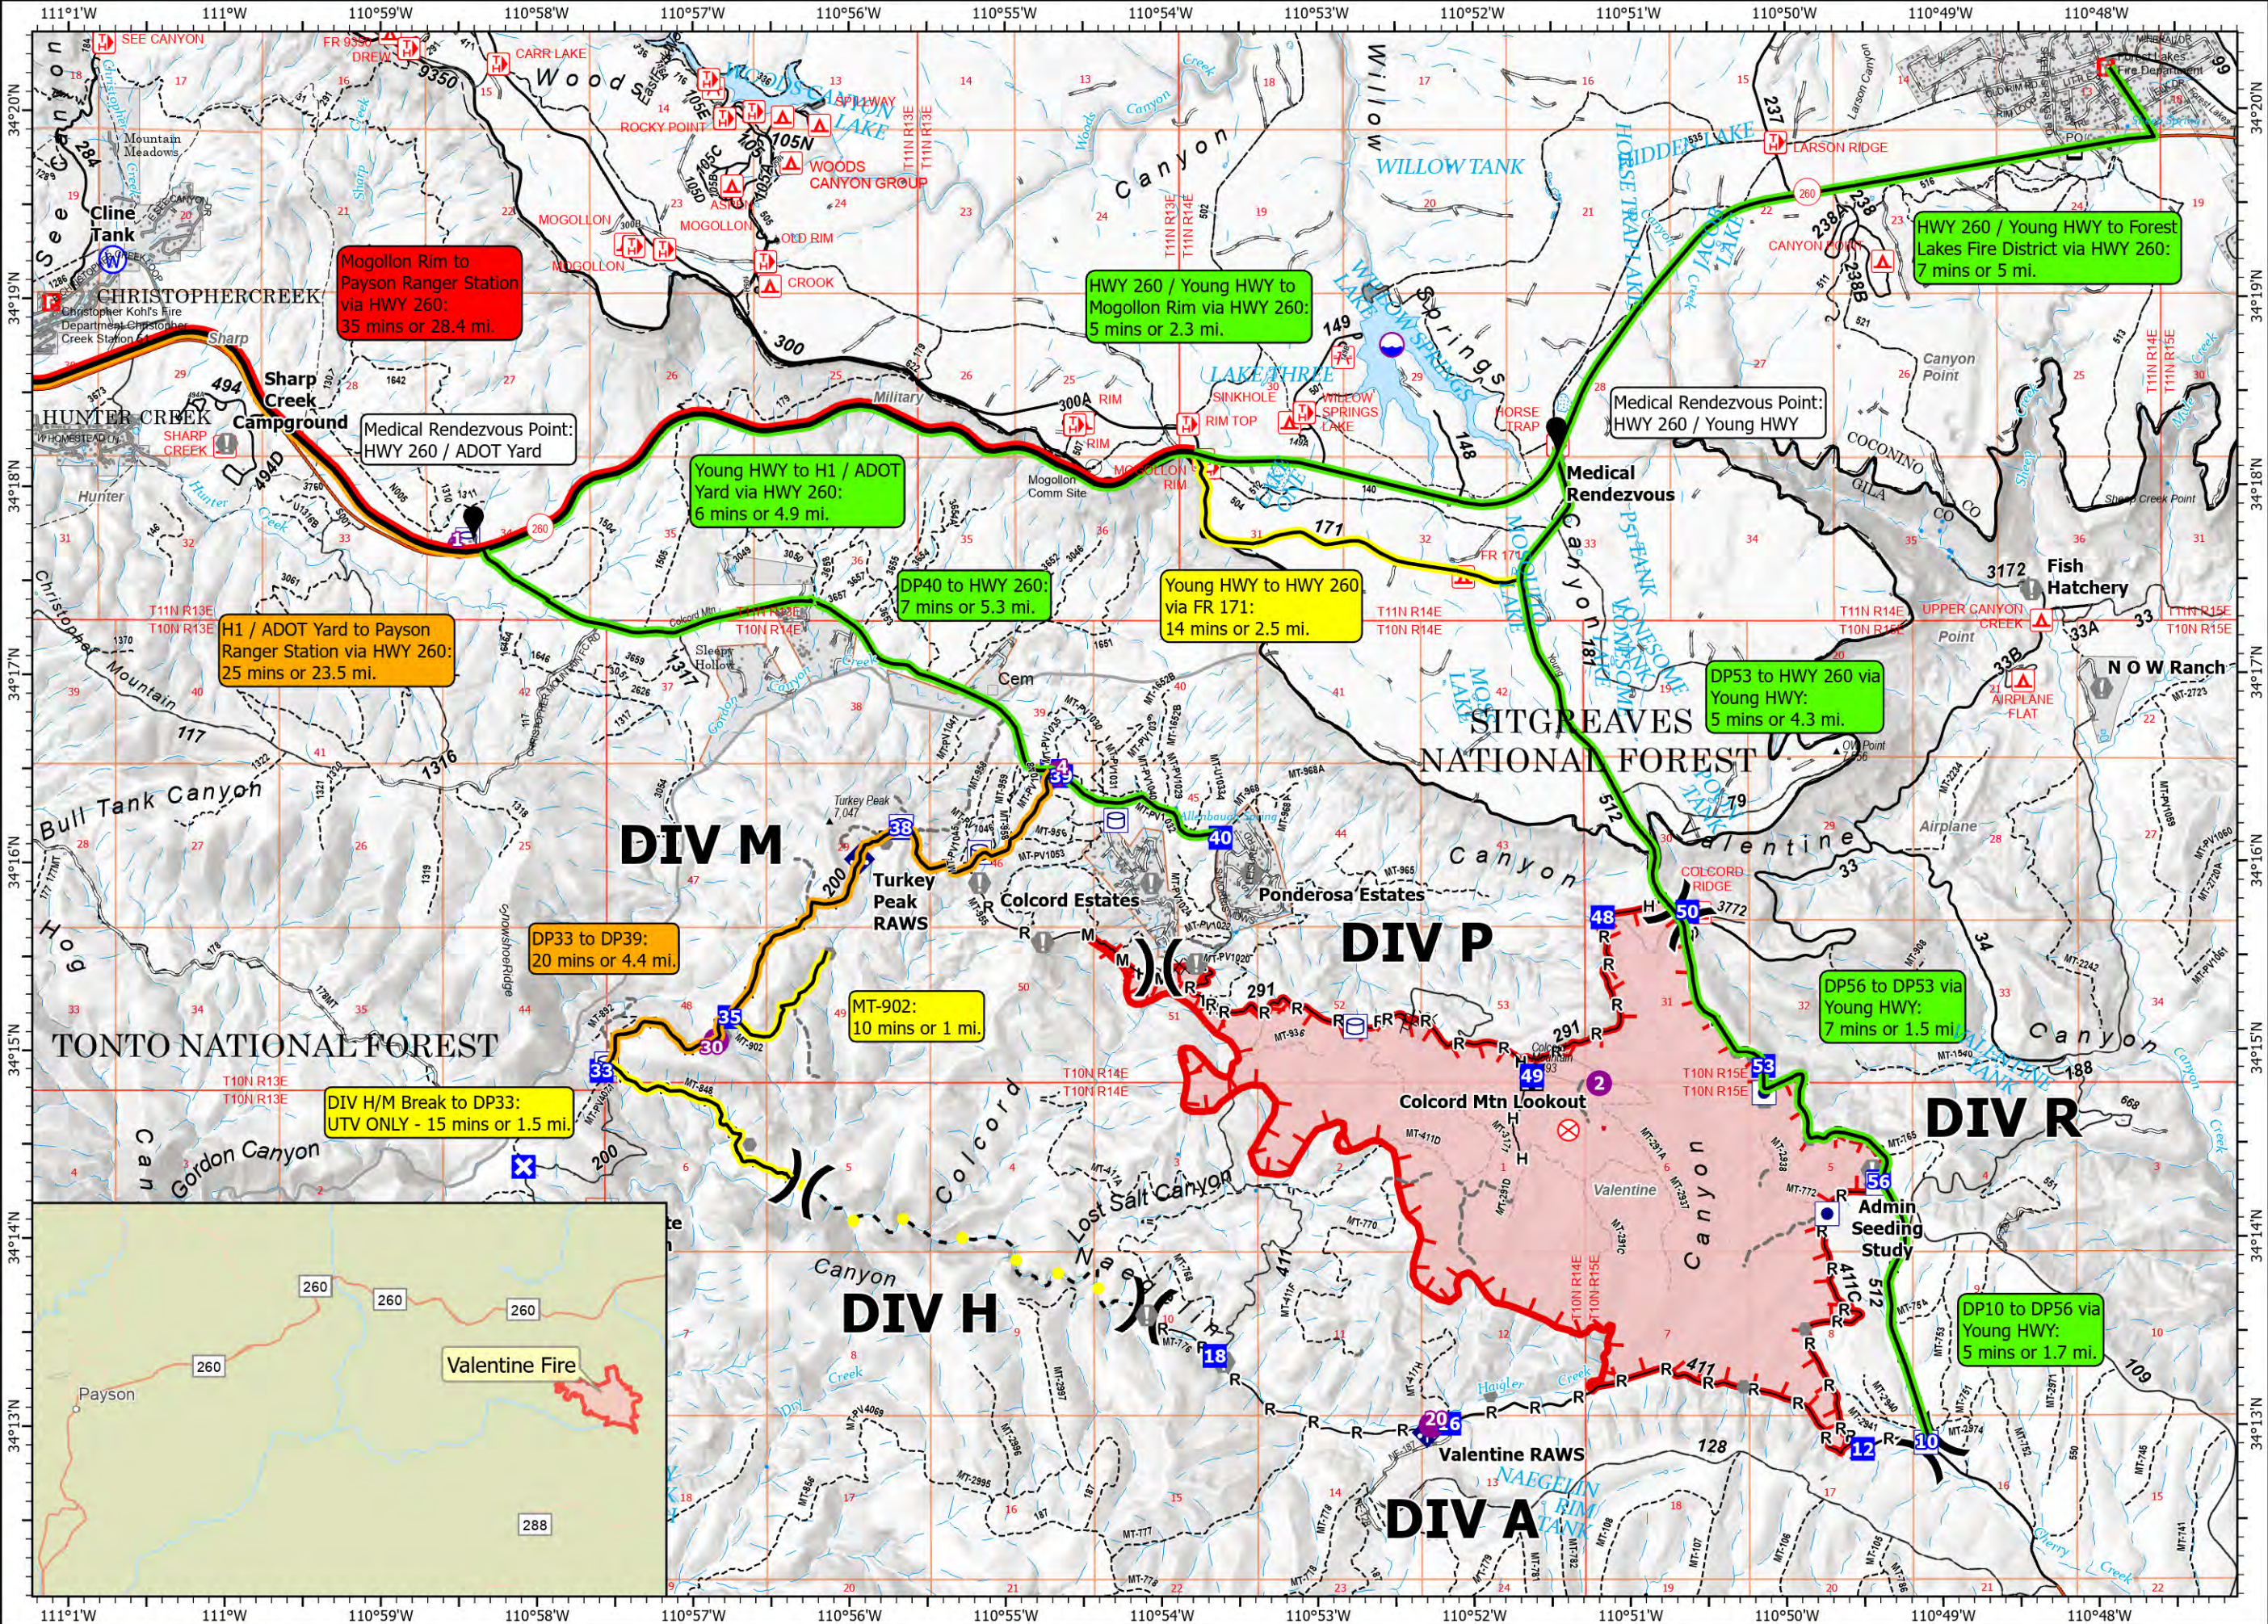

10-15 minutes

20-25 minutes

35+ minutes

Other Property

Water Tank

Dip Site

Helispot

Division Break

Drop Point

Closure

Lookout

Fire Origin

Value at Risk

Other

Mobile Weather Unit

Water Source

Completed Dozer Line

Completed Hand Line

Completed Mixed Construction Line

Completed Road as Line

Access or Improved Road

Fence

Highlighted Feature

Other

Repair Line

Uncontained

Wildfire Daily Fire Perimeter

1:60,000 - Tonto GIS - 9/17/2023 1950
Acres from IR and GPS
North American 1983 Datum. Lat/Long Grid