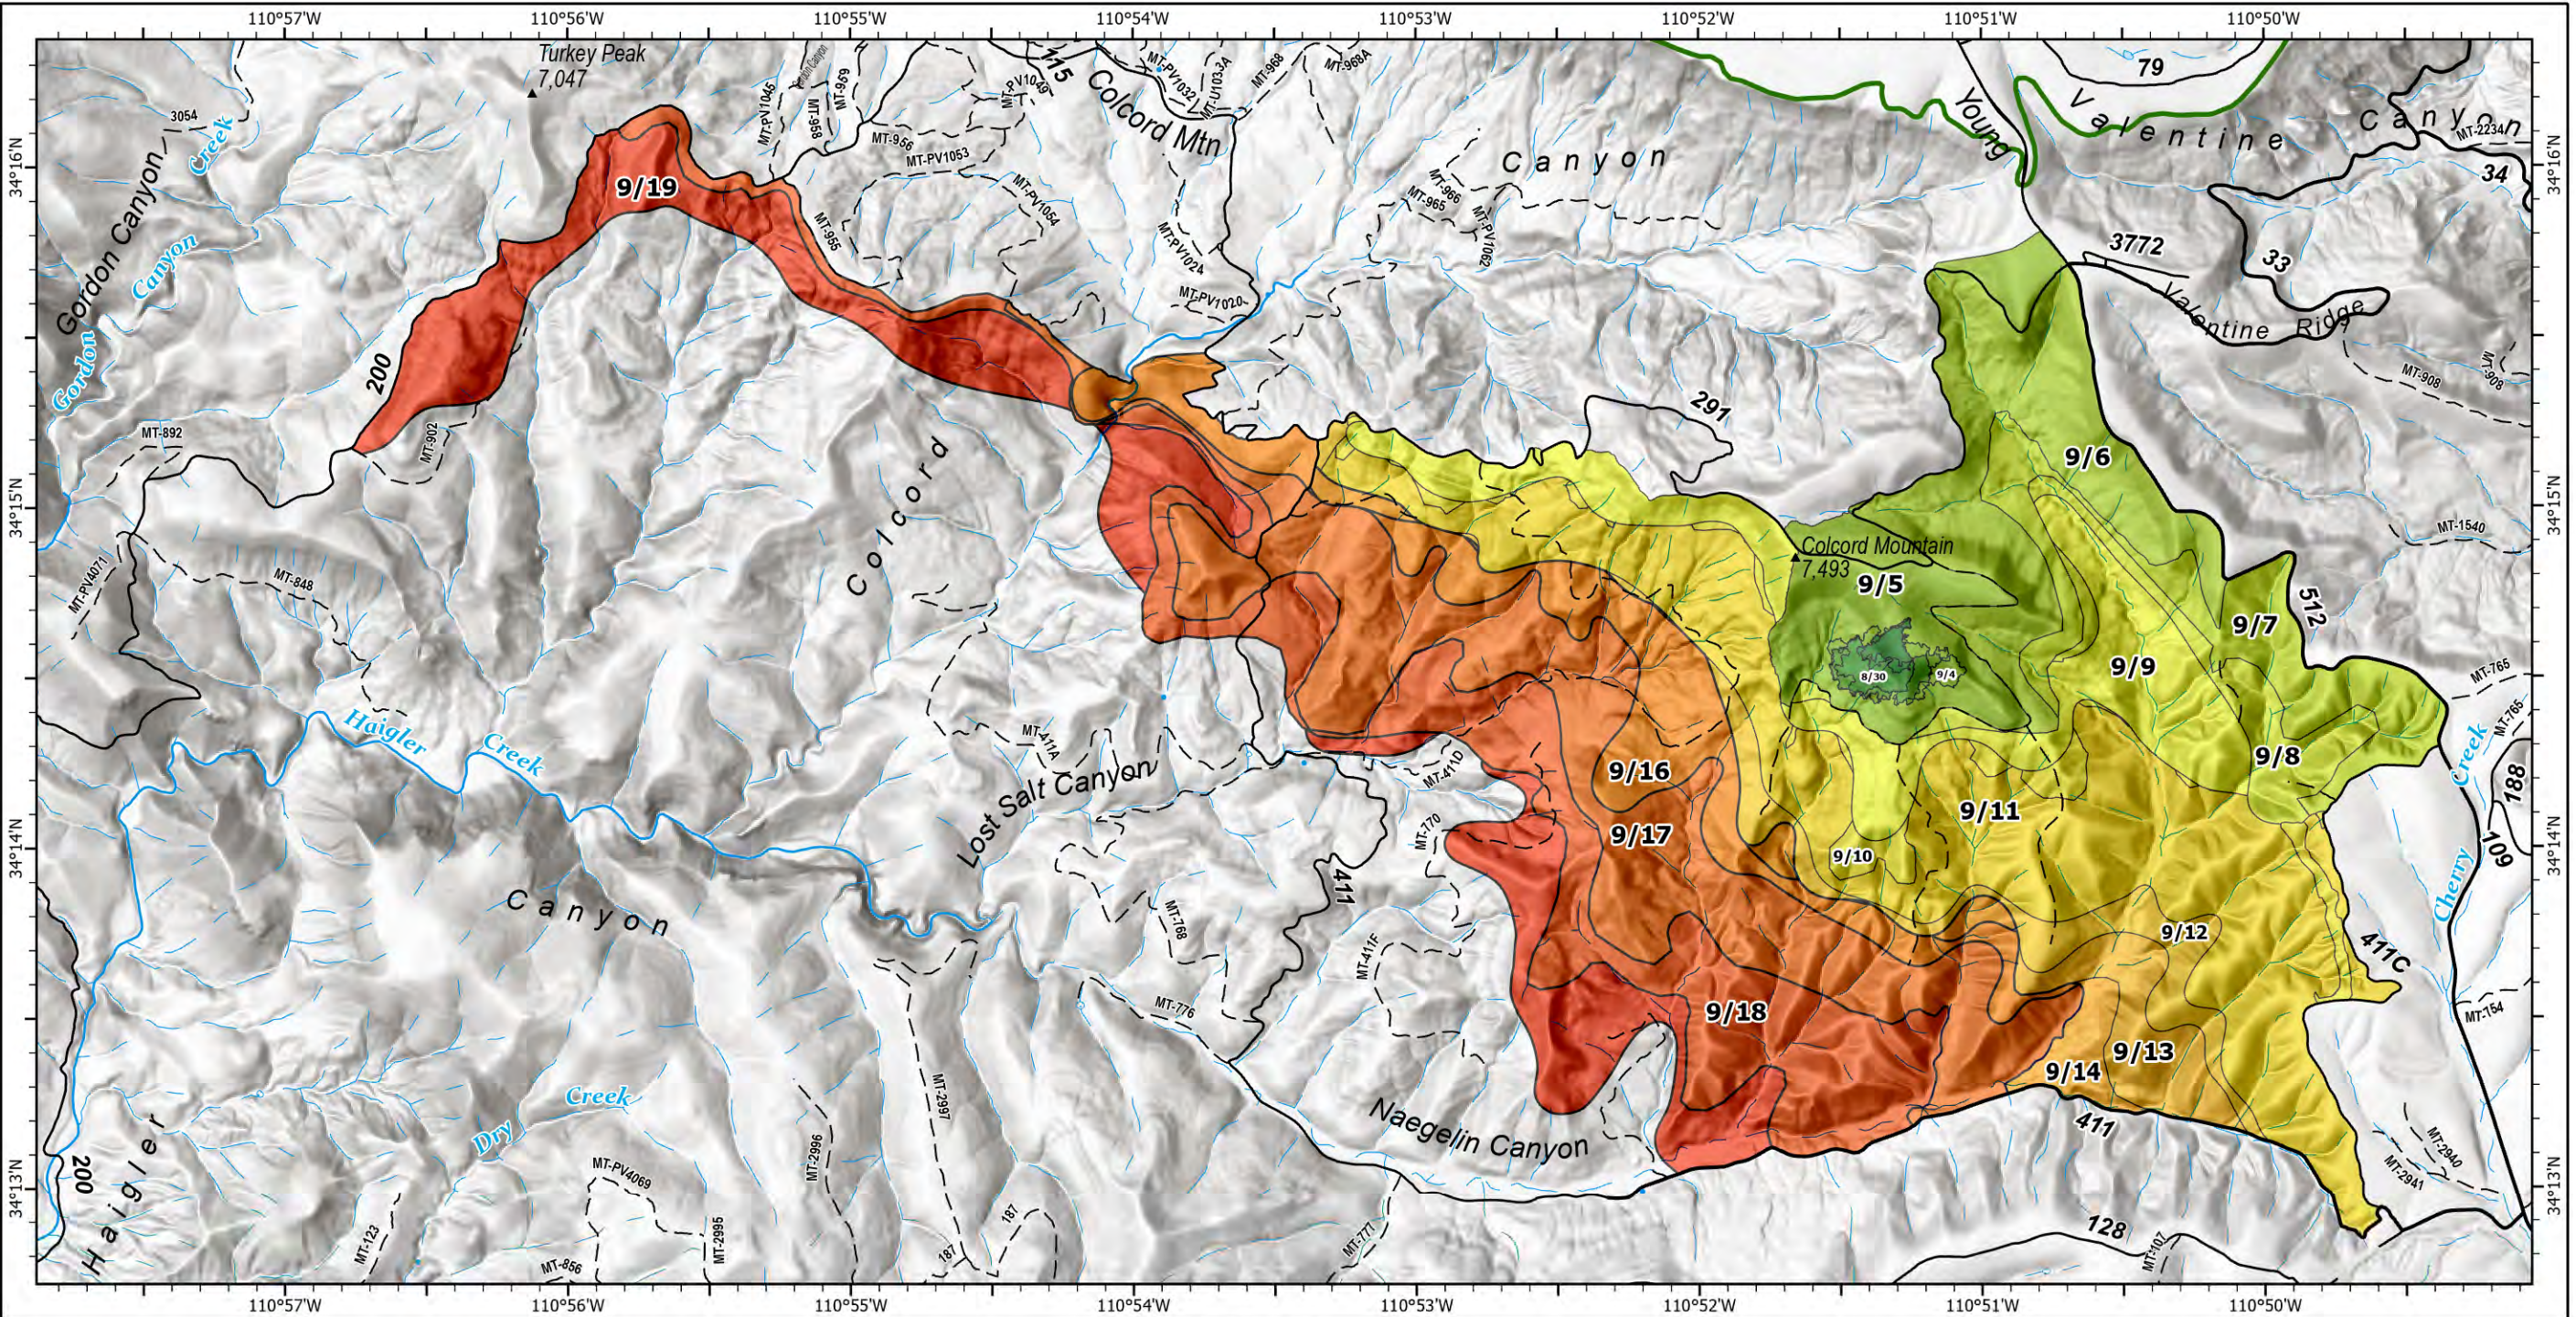

# PROGRESSION

Valentine Fire  
AZ-TNF-1315  
9/20/2023

5,300 acres at 9/19/2023 @ 1800

## Date | Total Acres | Change

8/19	7ac	+7ac
8/21	11ac	+4ac
8/30	26ac	+15ac
8/31	35ac	+9ac
9/2	37ac	+2ac
9/4	50ac	+13ac
9/5	303ac	+253ac
9/6	708ac	+405ac
9/7	955ac	+247ac
9/8	1,089ac	+134ac
9/9	1,491ac	+402ac
9/10	1,577ac	+86ac
9/11	2,515ac	+938ac
9/12	2,672ac	+157ac
9/13	2,790ac	+118ac
9/14	2,843ac	+53ac
9/15	2,881ac	+38ac
9/16	3,242ac	+361ac
9/17	3,996ac	+754ac
9/18	4,614ac	+618ac
9/19	5,300ac	+686ac

## Total Fire Acres