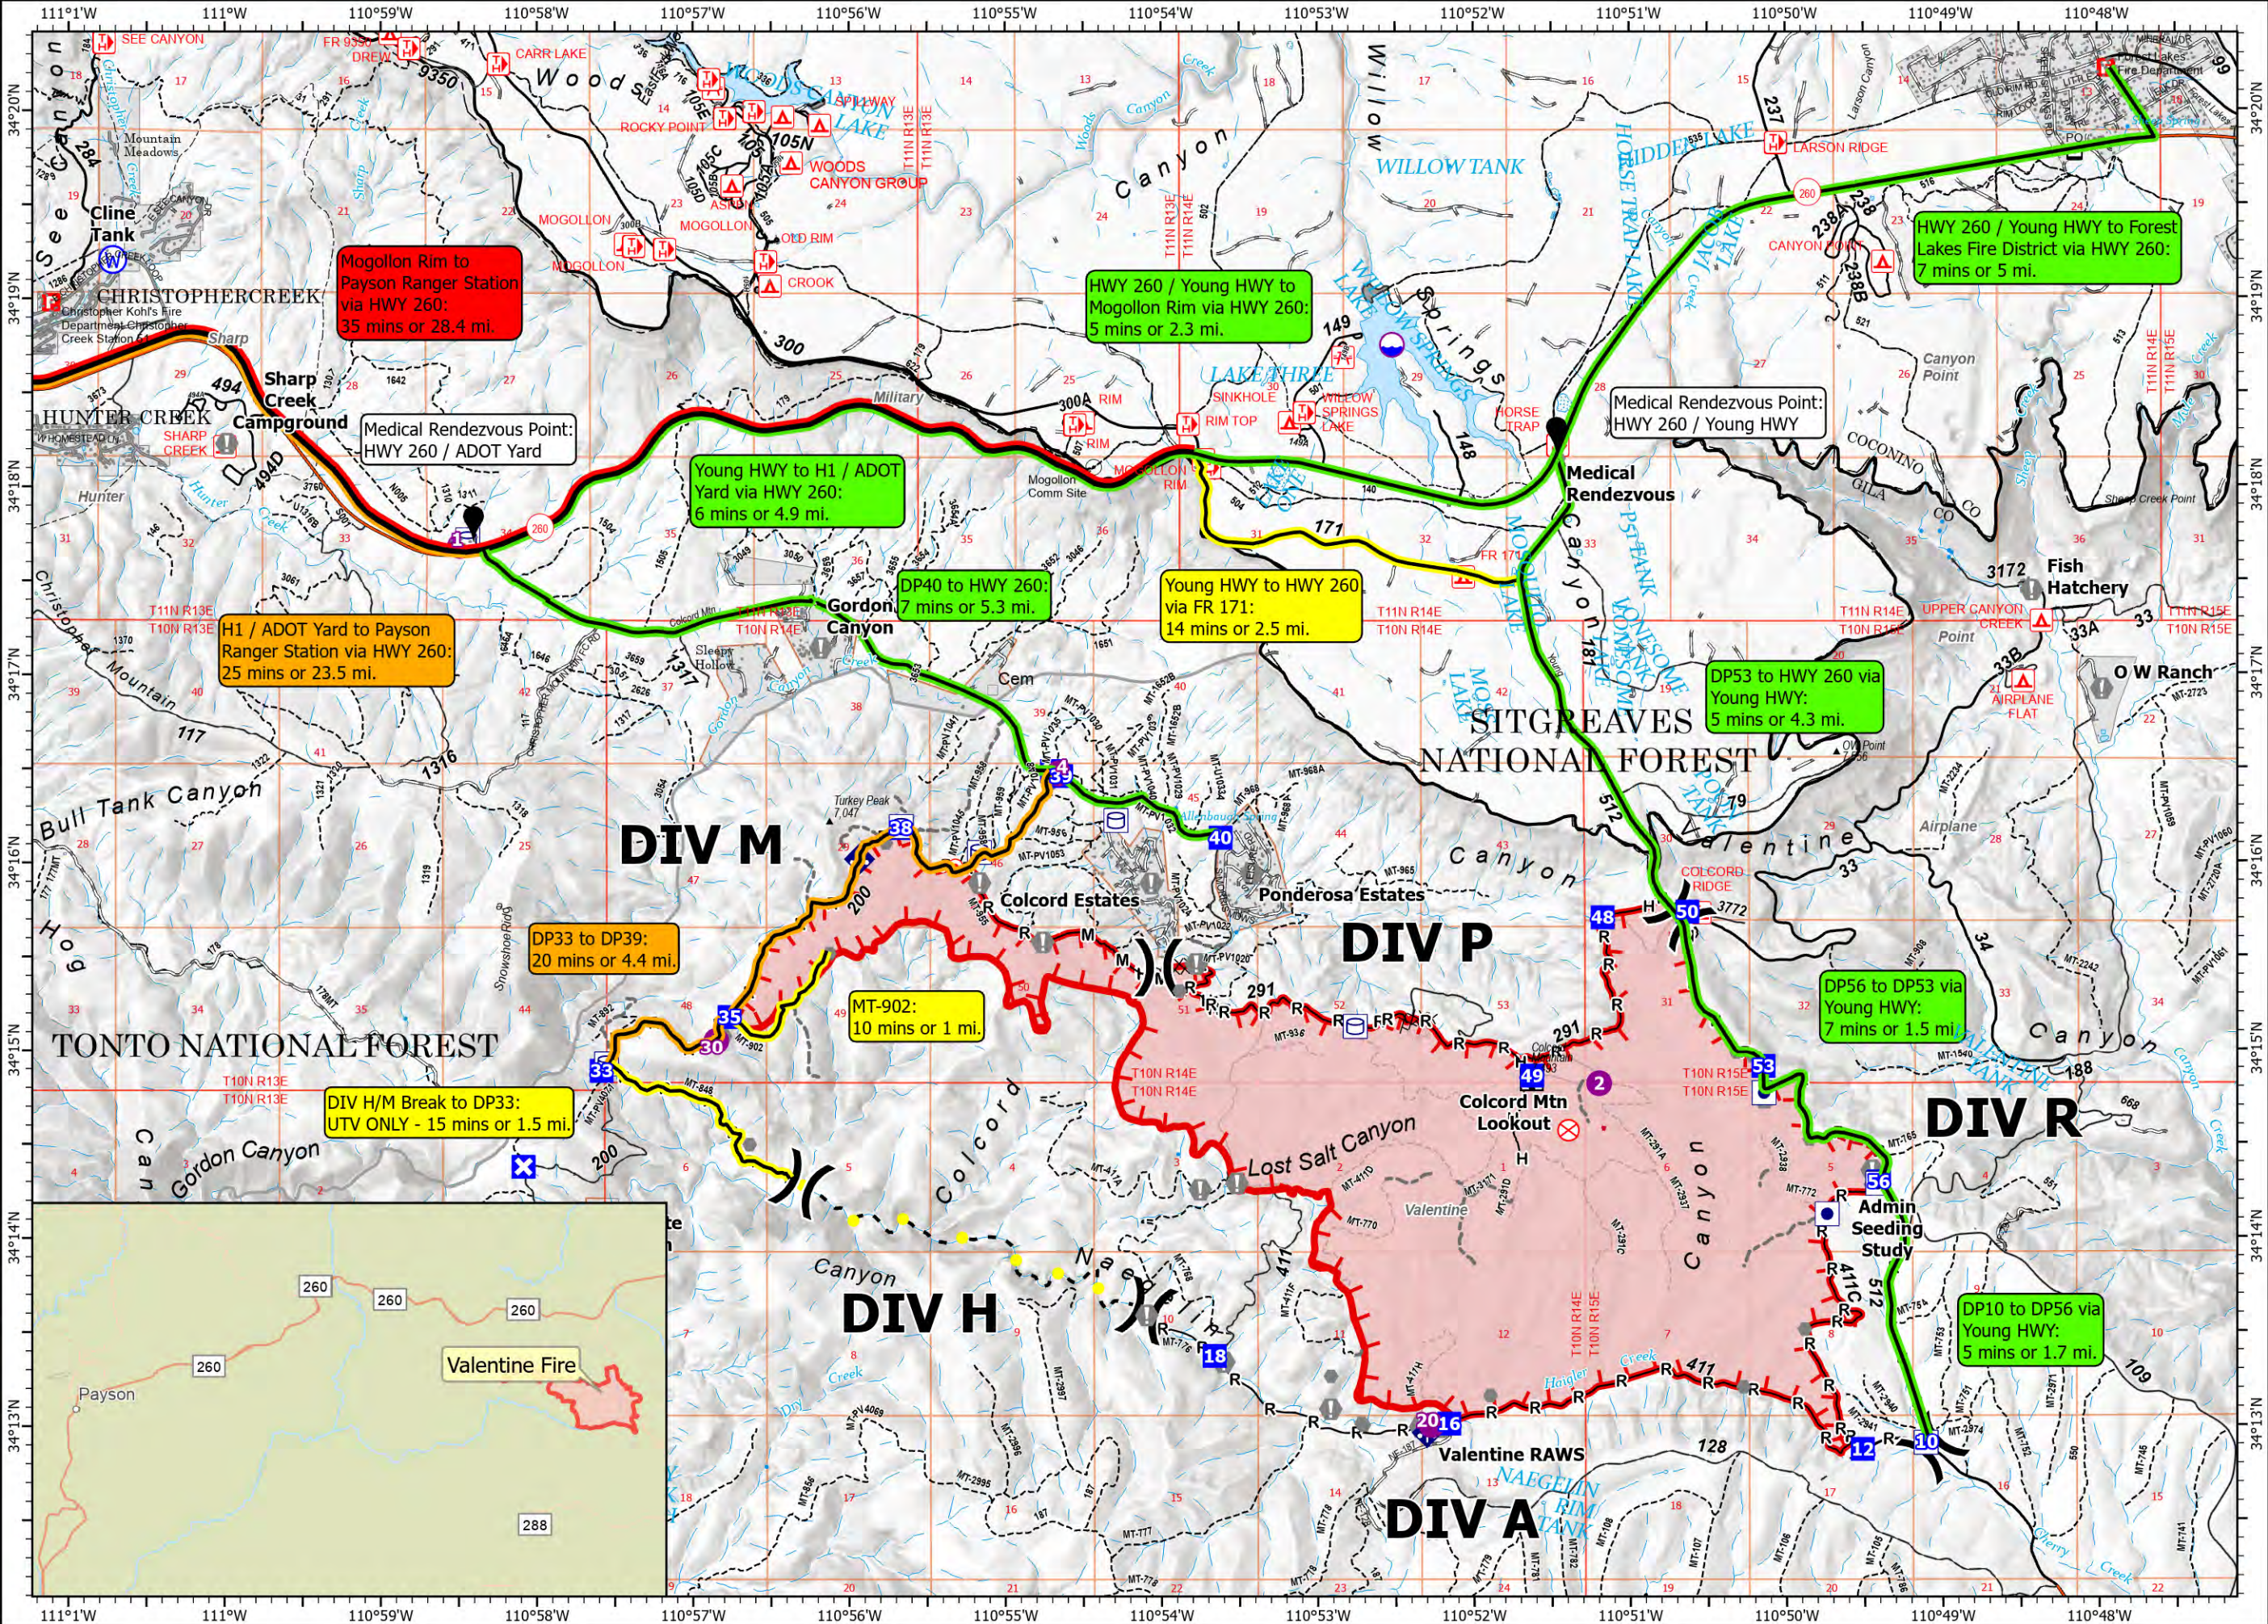

MEDICAL TRANSPORT

GROUND

Valentine Fire

AZ-TNF-1315

9/22/2023

5,902 acres at 9/21/2023 @ 1800

- Drive Time Category**
- 5-10 minutes
 - 10-15 minutes
 - 20-25 minutes
 - 35+ minutes
- Other Property**
- Water Tank
 - Dip Site
 - Helispot
 - Division Break
 - Drop Point
 - Closure
 - Lookout
 - Hot Spot - Spot Fire
 - Fire Origin
 - Value at Risk
 - Other
 - Mobile Weather Unit
 - Water Source
 - Completed Dozer Line
 - Completed Hand Line
 - Completed Mixed Construction Line
 - Completed Road as Line
 - Access or Improved Road
 - Fence
 - Highlighted Feature
 - Other
 - Repair Line
 - Uncontained
 - Wildfire Daily Fire Perimeter

1:60,000 - Tonto GIS - 9/21/2023 1212
Acres from IR and GPS
North American 1983 Datum. Lat/Long Grid