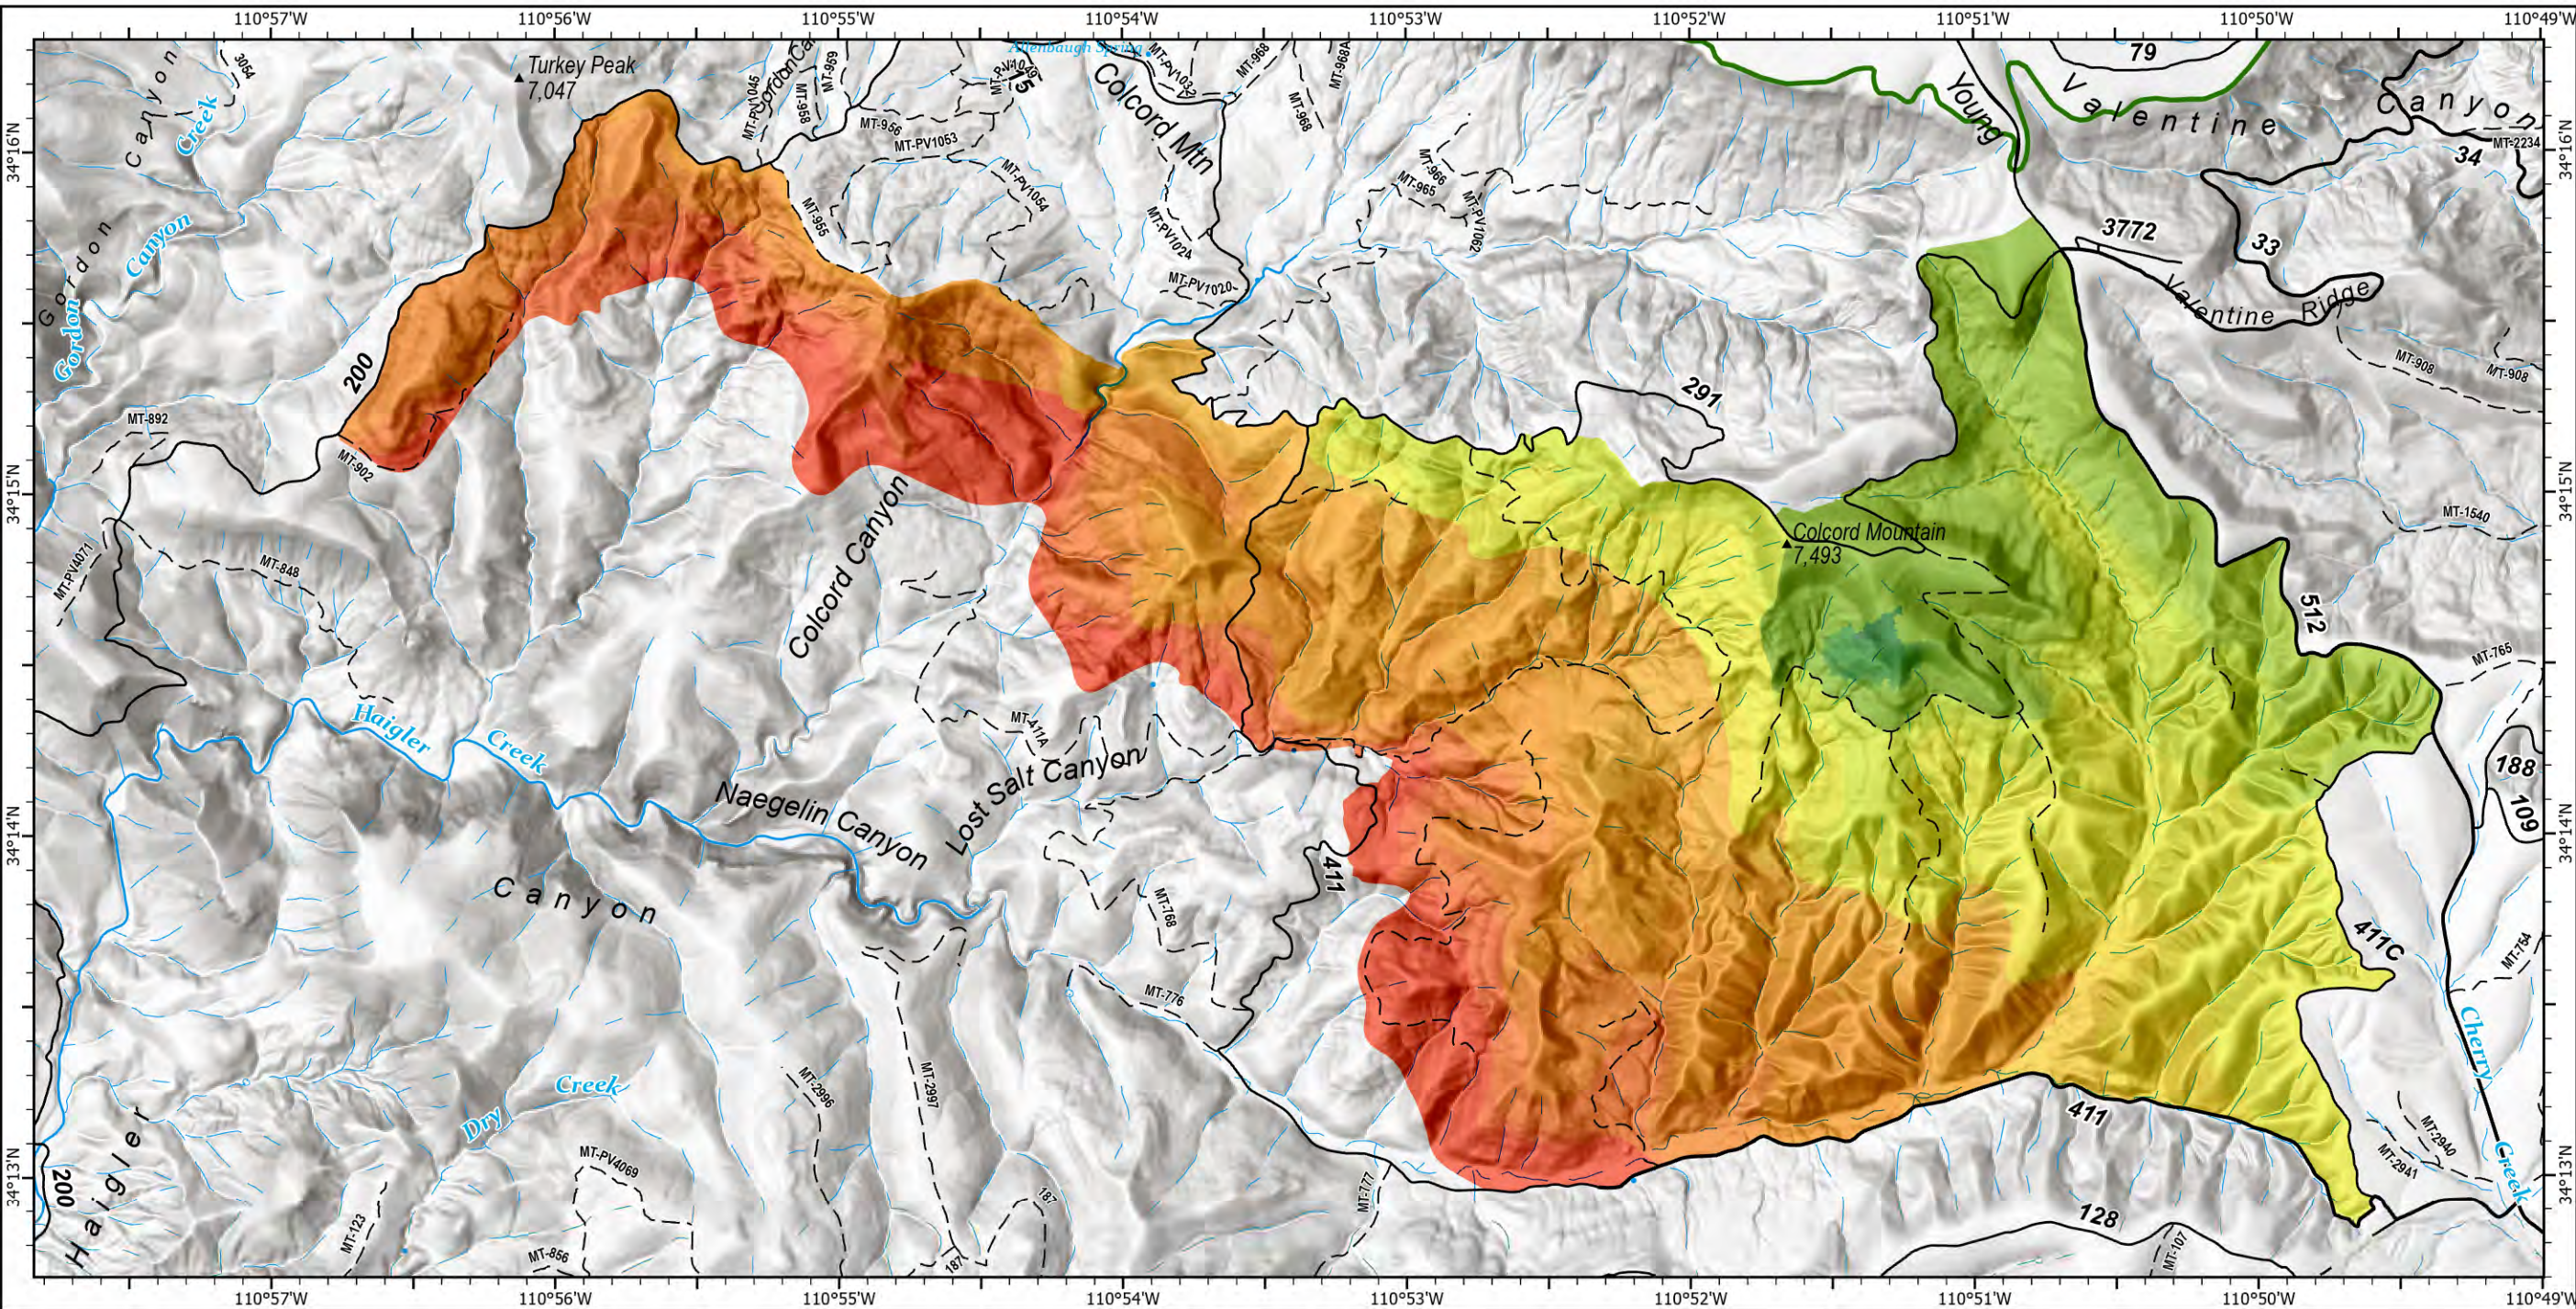

# PROGRESSION

Valentine Fire  
AZ-TNF-1315  
9/23/2023

6,500 acres at 9/22/2023 @ 1800

## Date | Total Acres | Change

8/19	7ac	+7ac
8/21	11ac	+4ac
8/30	26ac	+15ac
8/31	35ac	+9ac
9/2	37ac	+2ac
9/4	50ac	+13ac
9/5	303ac	+253ac
9/6	708ac	+405ac
9/7	955ac	+247ac
9/8	1,089ac	+134ac
9/9	1,491ac	+402ac
9/10	1,577ac	+86ac
9/11	2,515ac	+938ac
9/12	2,672ac	+157ac
9/13	2,790ac	+118ac
9/14	2,843ac	+53ac
9/15	2,881ac	+38ac
9/16	3,242ac	+361ac
9/17	3,996ac	+754ac
9/18	4,614ac	+618ac
9/19	5,300ac	+686ac
9/20	5,626ac	+326ac
9/21	5,902ac	+276ac
9/22	6,500ac	+598ac

Total Fire Acres

1:37,500 - Tonto GIS - 9/23/2023 1128  
Acres from IR and GPS  
North American 1983 Datum, LatLong Grid