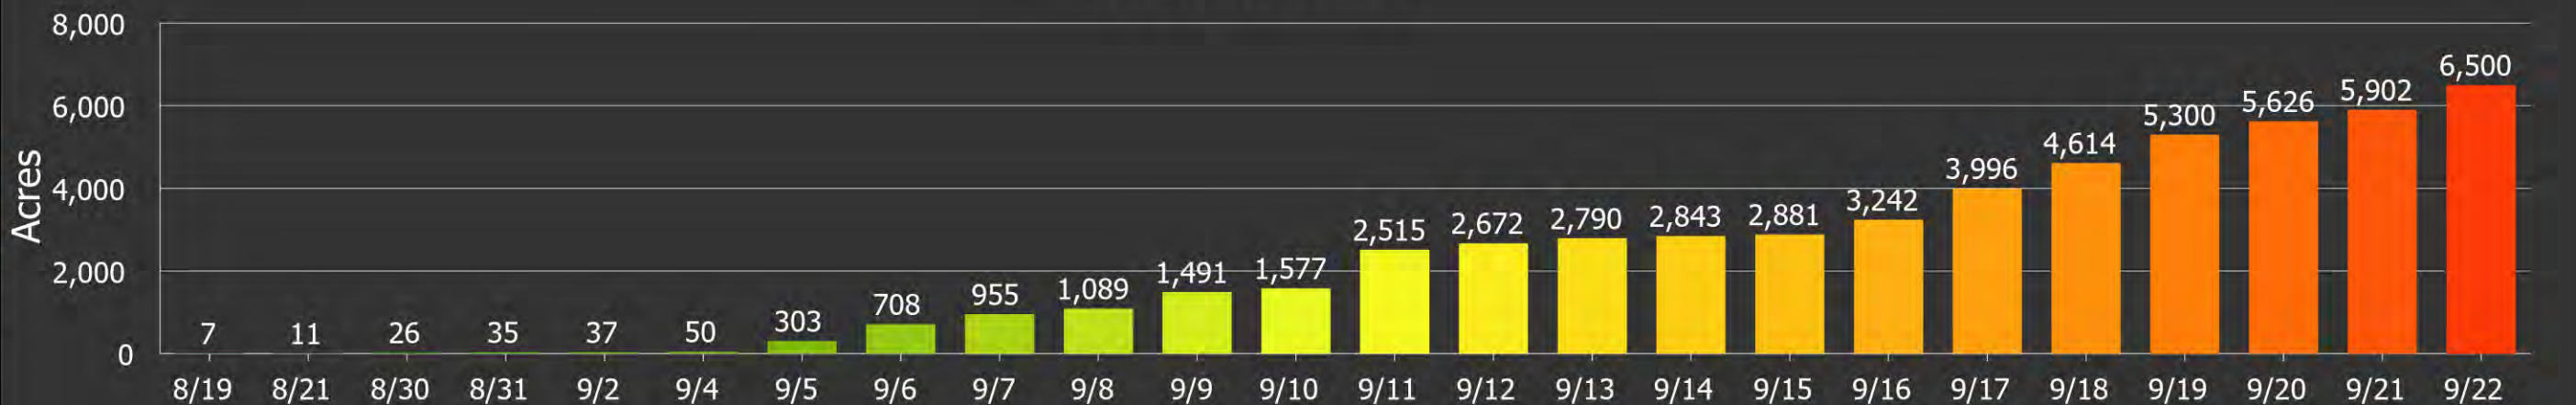

# PROGRESSION

Valentine Fire  
AZ-TNF-1315  
9/23/2023

6,500 acres at 9/22/2023 @ 1800

## Date | Total Acres | Change

8/19	7ac	+7ac
8/21	11ac	+4ac
8/30	26ac	+15ac
8/31	35ac	+9ac
9/2	37ac	+2ac
9/4	50ac	+13ac
9/5	303ac	+253ac
9/6	708ac	+405ac
9/7	955ac	+247ac
9/8	1,089ac	+134ac
9/9	1,491ac	+402ac
9/10	1,577ac	+86ac
9/11	2,515ac	+938ac
9/12	2,672ac	+157ac
9/13	2,790ac	+118ac
9/14	2,843ac	+53ac
9/15	2,881ac	+38ac
9/16	3,242ac	+361ac
9/17	3,996ac	+754ac
9/18	4,614ac	+618ac
9/19	5,300ac	+686ac
9/20	5,626ac	+326ac
9/21	5,902ac	+276ac
9/22	6,500ac	+598ac

Total Fire Acres

1:37,500 - Tonto GIS - 9/23/2023 1128  
Acres from IR and GPS  
North American 1983 Datum, LatLong Grid