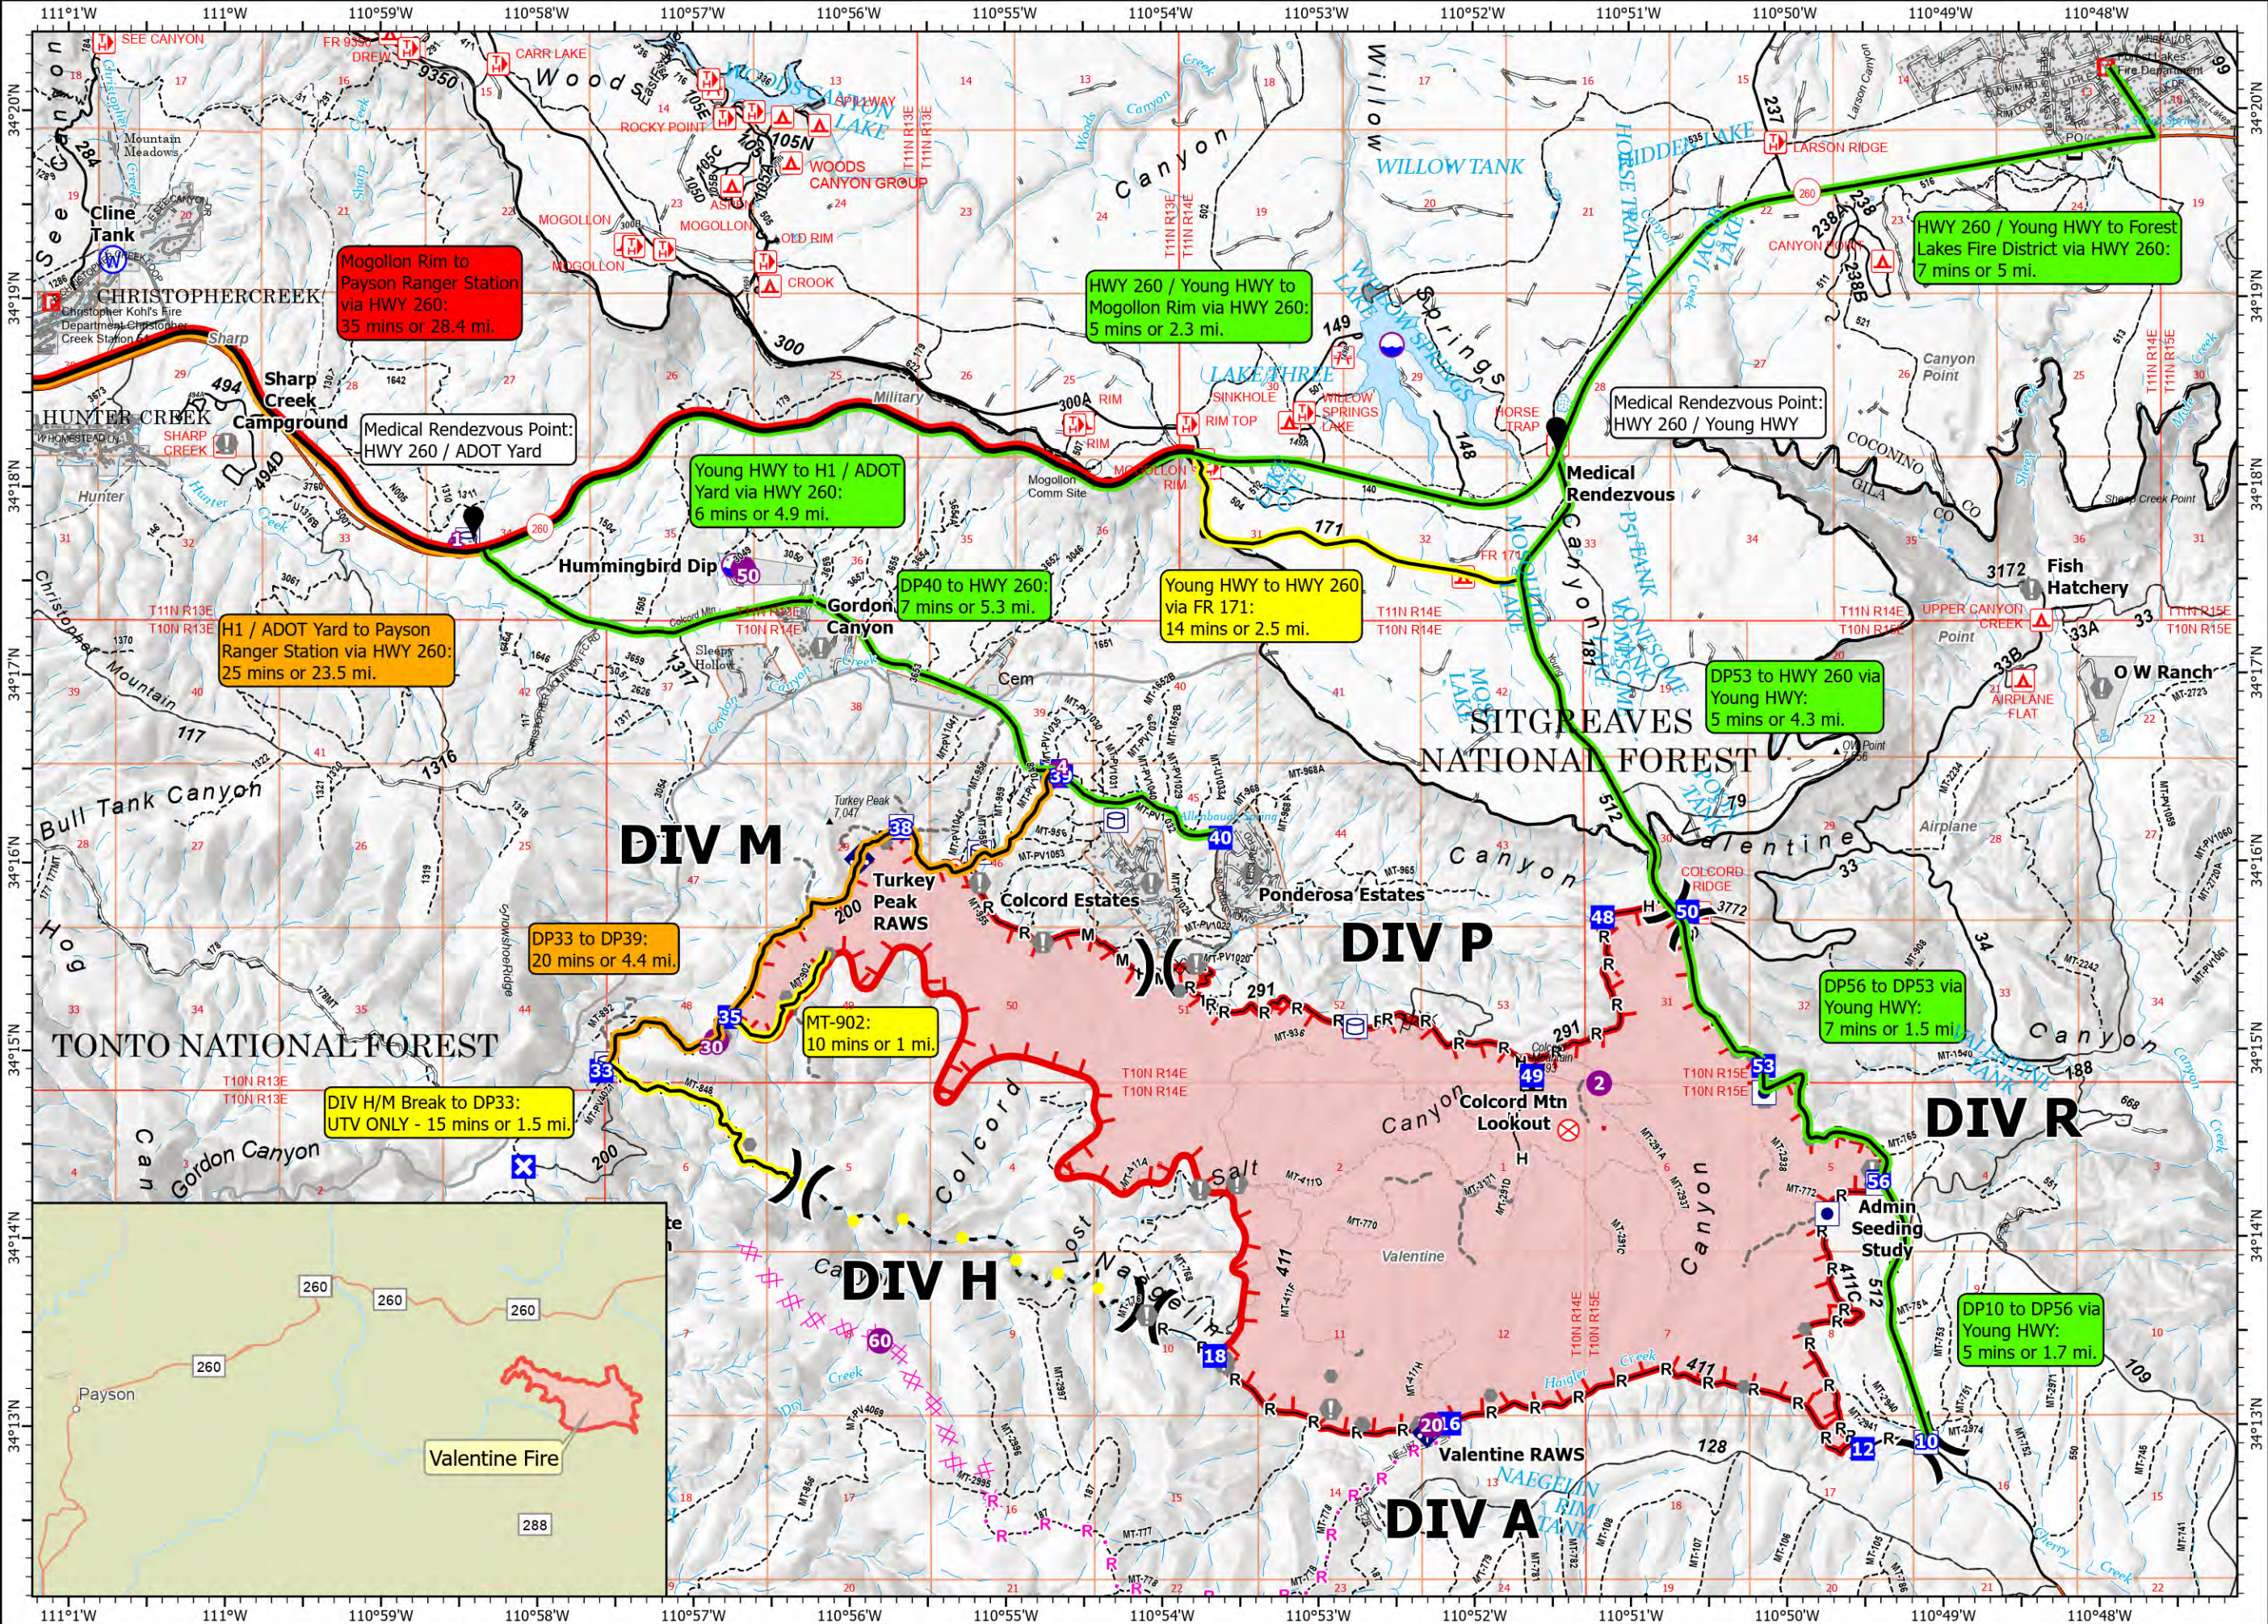

MEDICAL TRANSPORT

GROUND

Valentine Fire

AZ-TNF-1315

9/25/2023

7,223 acres at 9/24/2023 @ 1700

- ### Drive Time Category
- 5-10 minutes
 - 10-15 minutes
 - 20-25 minutes
 - 35+ minutes
- ### Other Property
- Water Tank
 - Dip Site
 - Helispot
 - Division Break
 - Drop Point
 - Closure
 - Lookout
 - Hot Spot - Spot Fire
 - Fire Origin
 - Value at Risk
 - Other
 - Mobile Weather Unit
 - Water Source
 - Completed Dozer Line
 - Completed Hand Line
 - Completed Mixed Construction Line
 - Completed Road as Line
 - Planned Dozer Line
 - Planned Road as Line
 - Access or Improved Road
 - Fence
 - Highlighted Feature
 - Other
 - Repair Line
 - Uncontained
 - Wildfire Daily Fire Perimeter

1:60,000 - Tonto GIS - 9/24/2023 1752
Acres from IR and GPS
North American 1983 Datum. Lat/Long Grid