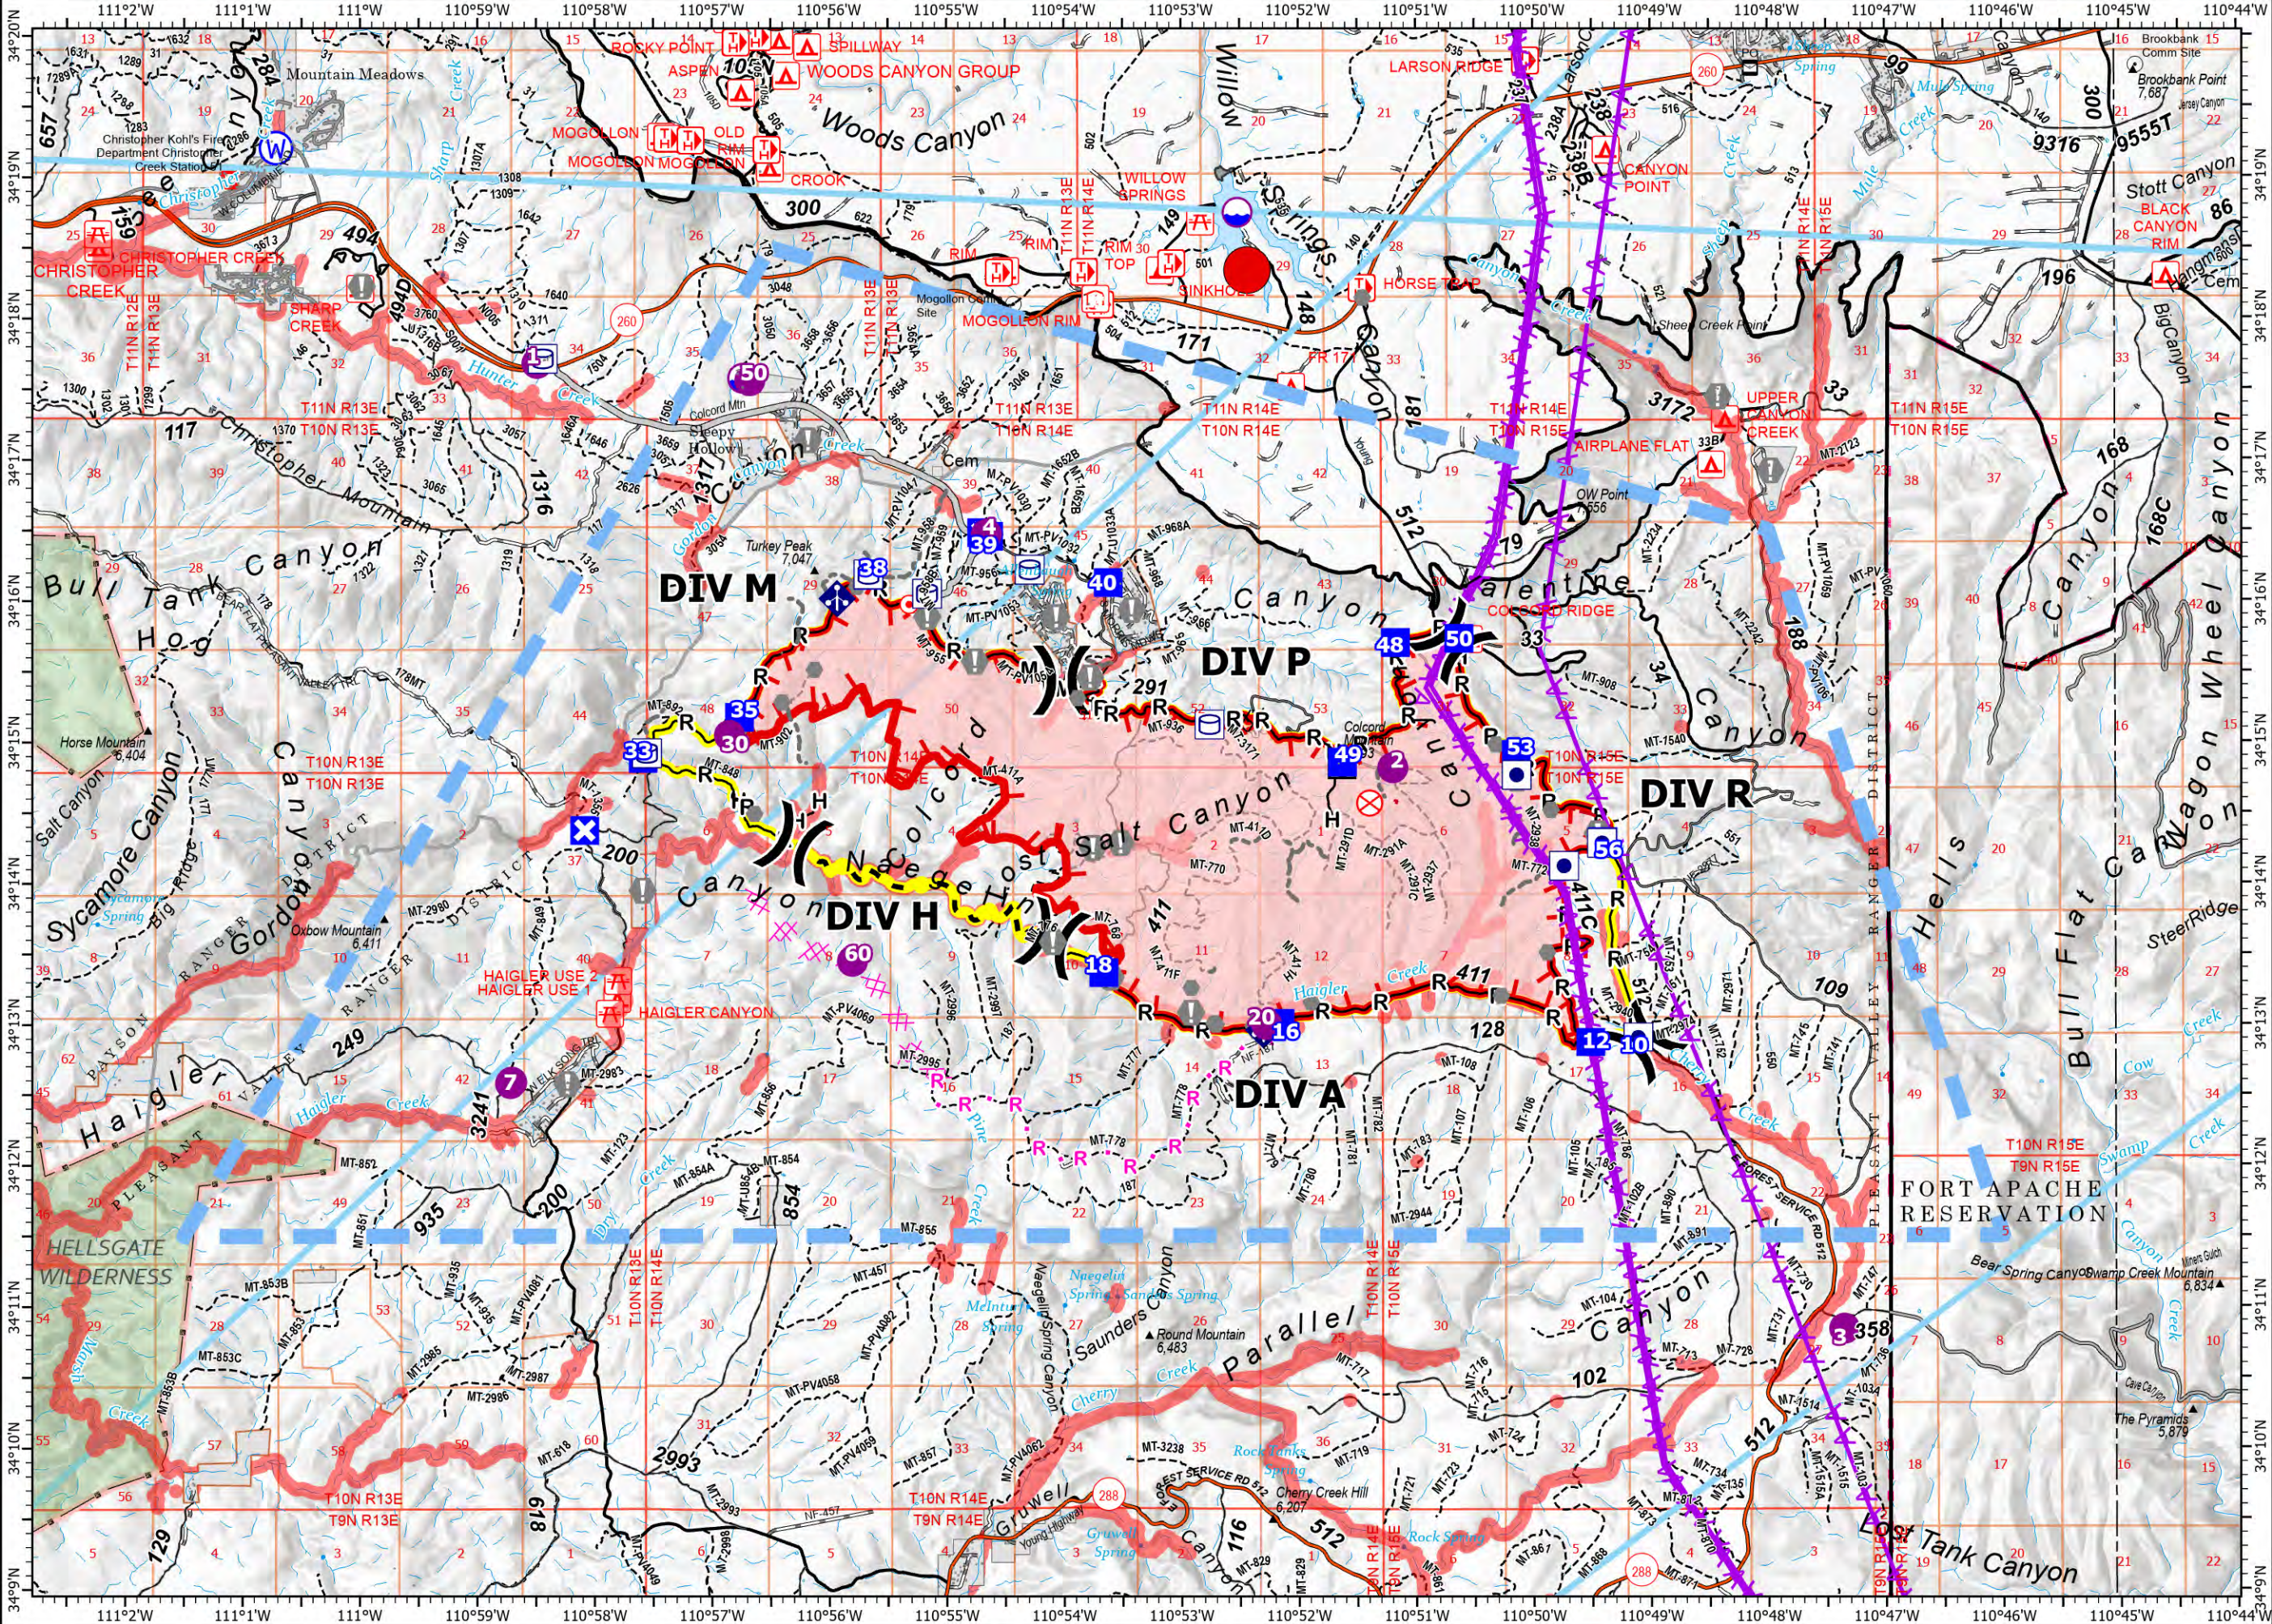

PILOT

Valentine Fire
AZ-TNF-1315
9/26/2023

7,724 acres at 9/25/2023 @ 1500

- Other Property
- Water Tank
- Dip Site
- Hellspot
- Division Break
- Drop Point
- Closure
- Lookout
- Hot Spot - Spot Fire
- Fire Origin
- Value at Risk
- Other
- Mobile Weather Unit
- Water Source
- Completed Dozer Line
- Completed Hand Line
- Completed Mixed Construction Line
- Completed Road as Line
- Planned Dozer Line
- Planned Road as Line
- Access or Improved Road
- Fence
- Highlighted Feature
- Other
- Repair Line
- Aerial Hazard
- Temporary Flight Restriction
- Uncontained
- Wildfire Daily Fire Perimeter
- Fire Containment Line
- Rim Lakes Aerial Avoidance 2023
- Aerial Fire Retardant Avoidance Area
- Wilderness
- Secondary Highway
- Road, Unspecified
- Trail
- USFS Proclaimed Forest Grassland
- USFS Administrative Forest
- USFS Ranger District
- PLSS Township
- PLSS Section
- Non Forest
- Air Traffic Service Route

1:80,000 - Tonto GIS - 9/25/2023 1907
Acres from IR and GPS
North American 1983 Datum. Lat/Long Grid

FORT APACHE RESERVATION