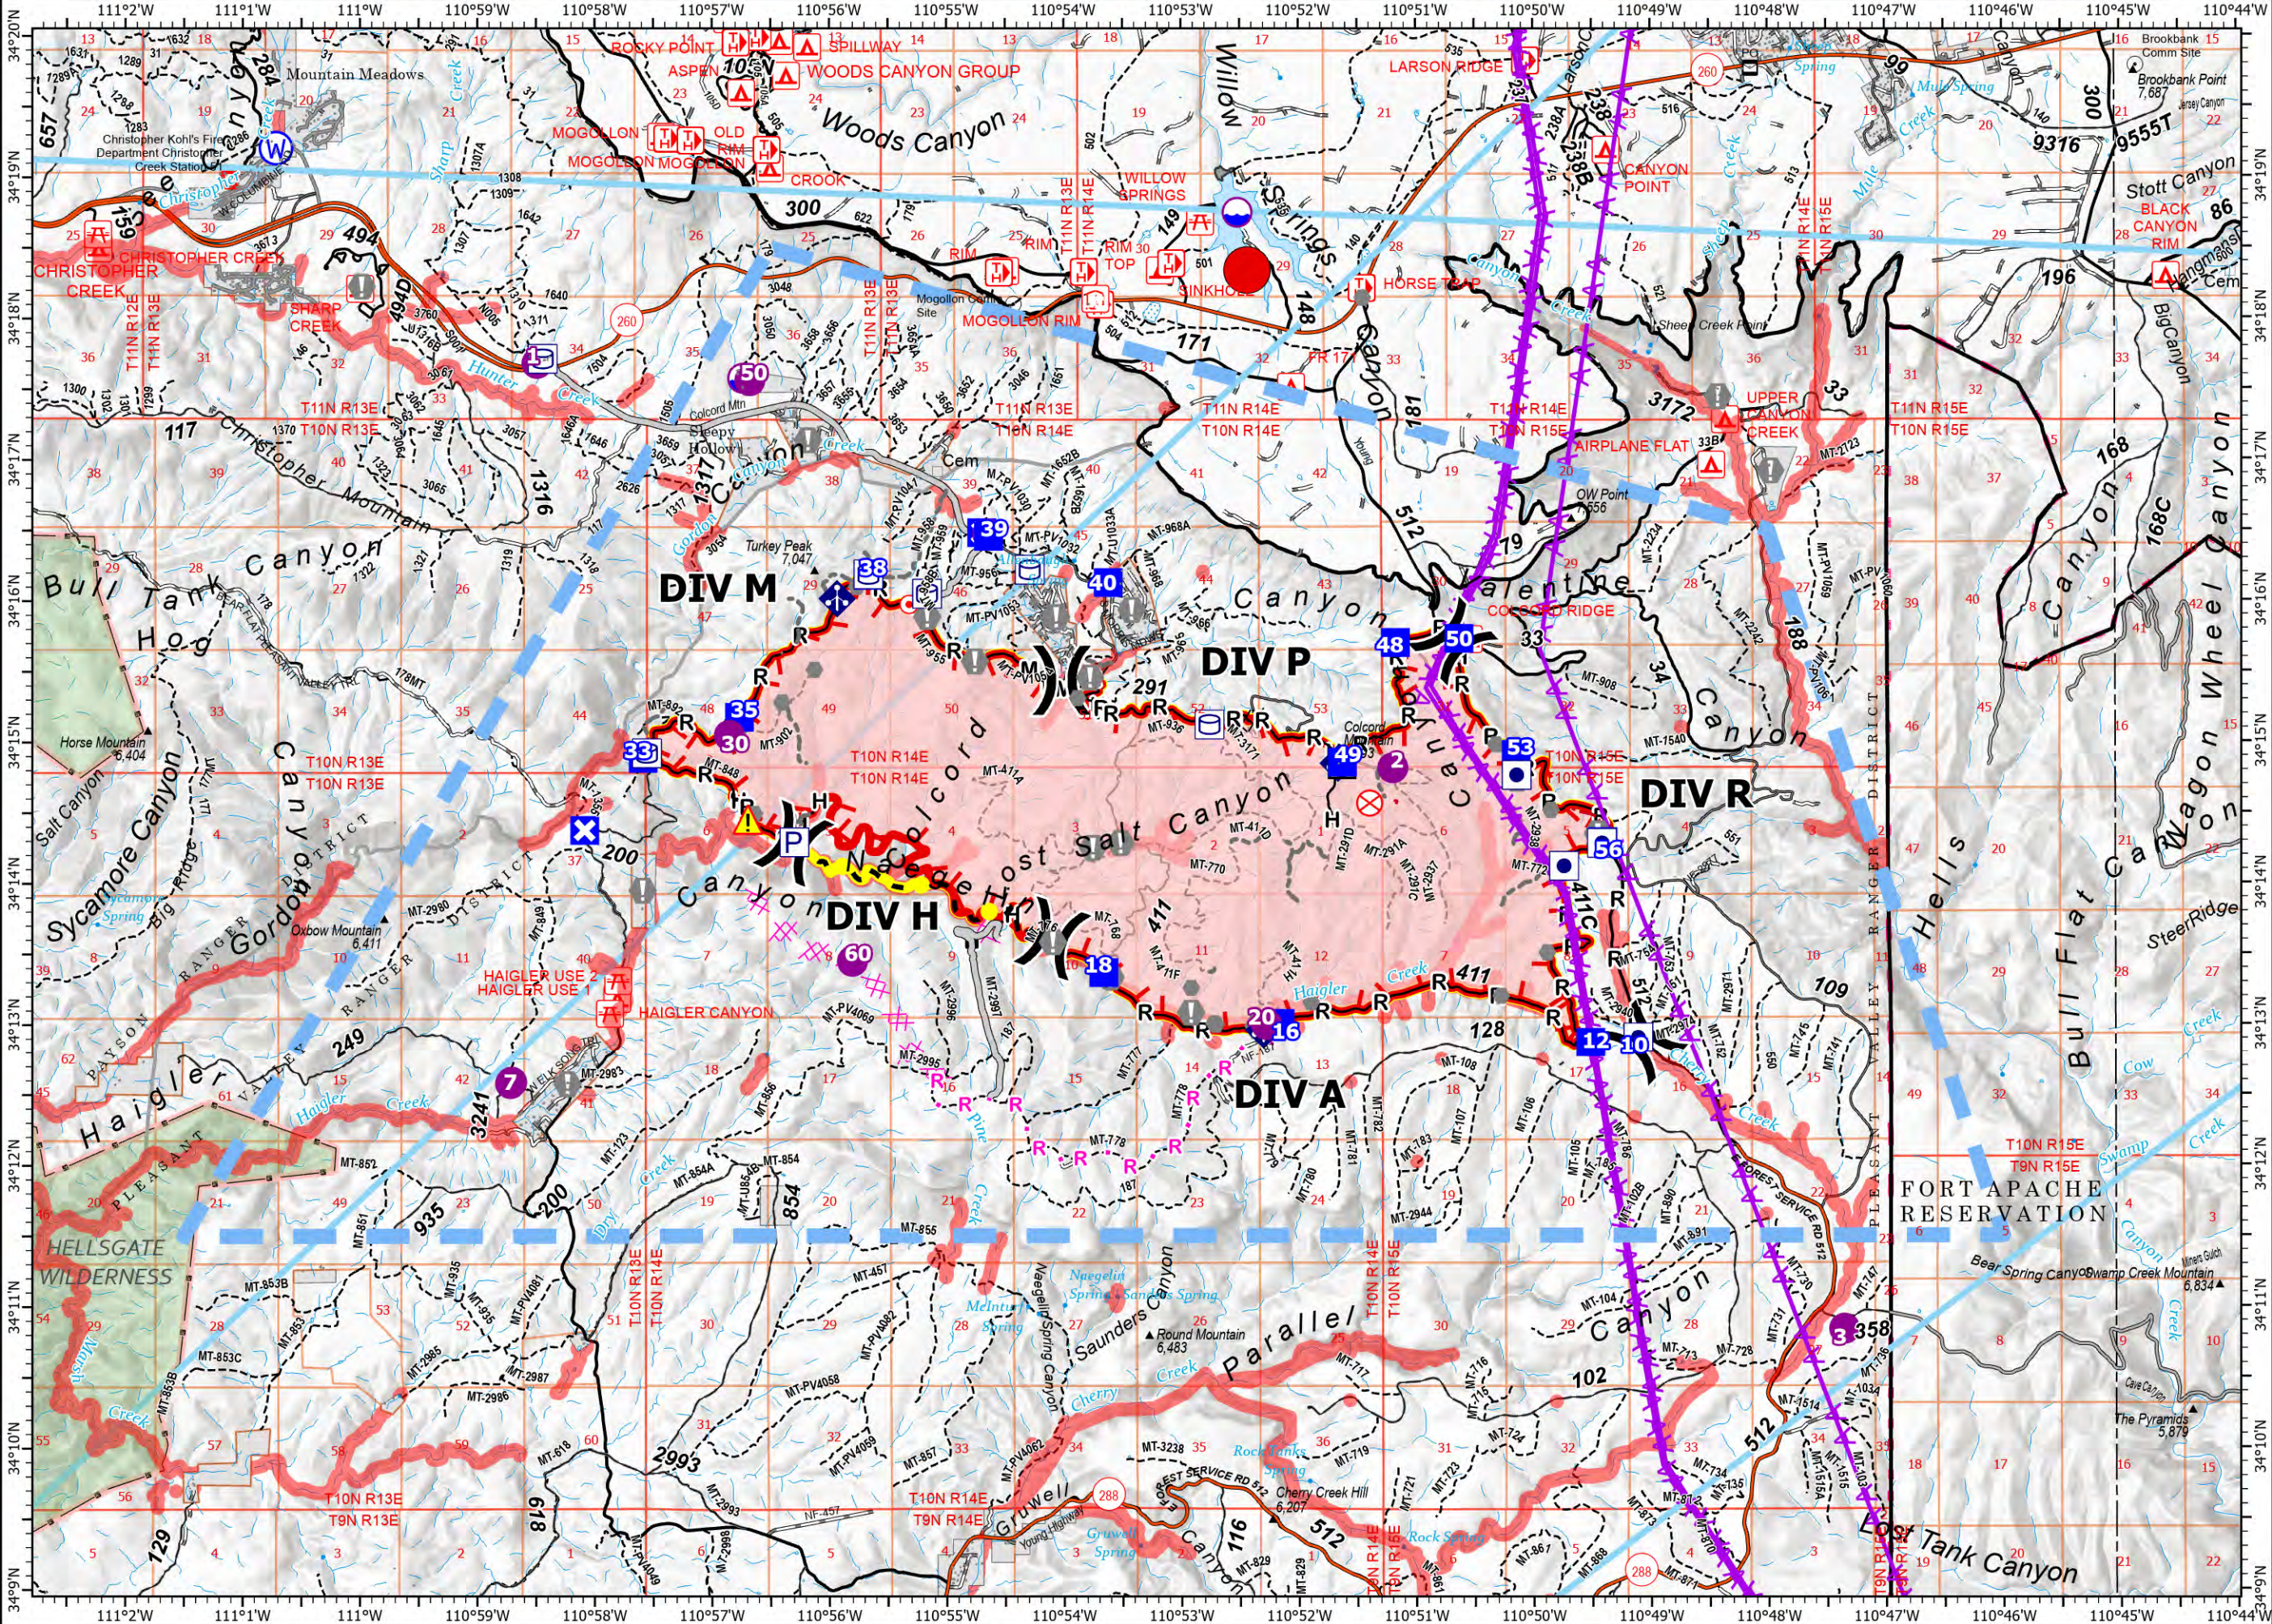

PILOT

Valentine Fire
AZ-TNF-1315
9/30/2023

9,425 acres at 9/29/2023 @ 1800

- Other Property
- Pump
- Water Tank
- Dip Site
- Helispot
- Division Break
- Drop Point
- Closure
- Lookout
- Hot Spot - Spot Fire
- Fire Origin
- Value at Risk
- Other
- Mobile Weather Unit
- Hazard
- Water Source
- Completed Dozer Line
- Completed Hand Line
- Completed Mixed Construction Line
- Planned Dozer Line
- Planned Road as Line
- Access or Improved Road
- Fence
- Highlighted Feature
- Other
- Repair Line
- Aerial Hazard
- Temporary Flight Restriction
- Uncontained
- Wildfire Daily Fire Perimeter
- Fire Containment Line
- Rim Lakes Aerial Avoidance 2023
- Aerial Fire Retardant Avoidance Area
- Wilderness
- Secondary Highway
- Road, Unspecified
- Trail
- USFS Proclaimed Forest Grassland
- USFS Administrative Forest
- USFS Ranger District
- PLSS Township
- PLSS Section
- Non Forest

1:80,000 - Tonto GIS - 9/29/2023 1924
Acres from IR and GPS
North American 1983 Datum, Lat/Long Grid