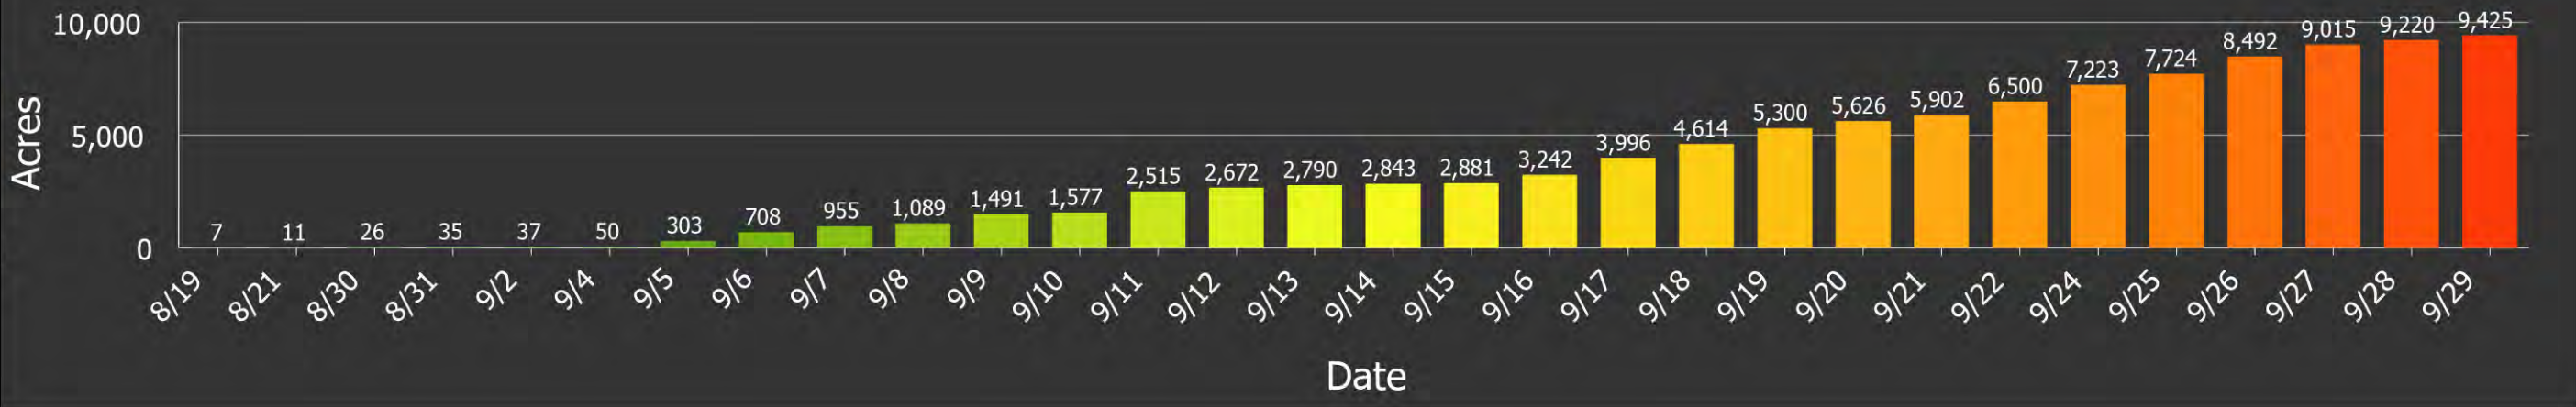

PROGRESSION

Valentine Fire
AZ-TNF-1315
9/30/2023

9,425 acres at 9/29/2023 @ 1800

Date	Total Acres	Change
8/19	7ac	+7ac
8/21	11ac	+4ac
8/30	26ac	+15ac
8/31	35ac	+9ac
9/2	37ac	+2ac
9/4	50ac	+13ac
9/5	303ac	+253ac
9/6	708ac	+405ac
9/7	955ac	+247ac
9/8	1,089ac	+134ac
9/9	1,491ac	+402ac
9/10	1,577ac	+86ac
9/11	2,515ac	+938ac
9/12	2,672ac	+157ac
9/13	2,790ac	+118ac
9/14	2,843ac	+53ac
9/15	2,881ac	+38ac
9/16	3,242ac	+361ac
9/17	3,996ac	+754ac
9/18	4,614ac	+618ac
9/19	5,300ac	+686ac
9/20	5,626ac	+326ac
9/21	5,902ac	+276ac
9/22	6,500ac	+598ac
9/24	7,223ac	+723ac
9/25	7,724ac	+501ac
9/26	8,492ac	+768ac
9/27	9,015ac	+523ac
9/28	9,220ac	+205ac
9/29	9,425ac	+205ac

Total Fire Acres

Miles 0.5 1
Kilometers 0 0.5 1

1:36,000 - Tonto GIS - 9/29/2023 2113
Acres from IR and GPS
North American 1983 Datum, Lat/Long Grid