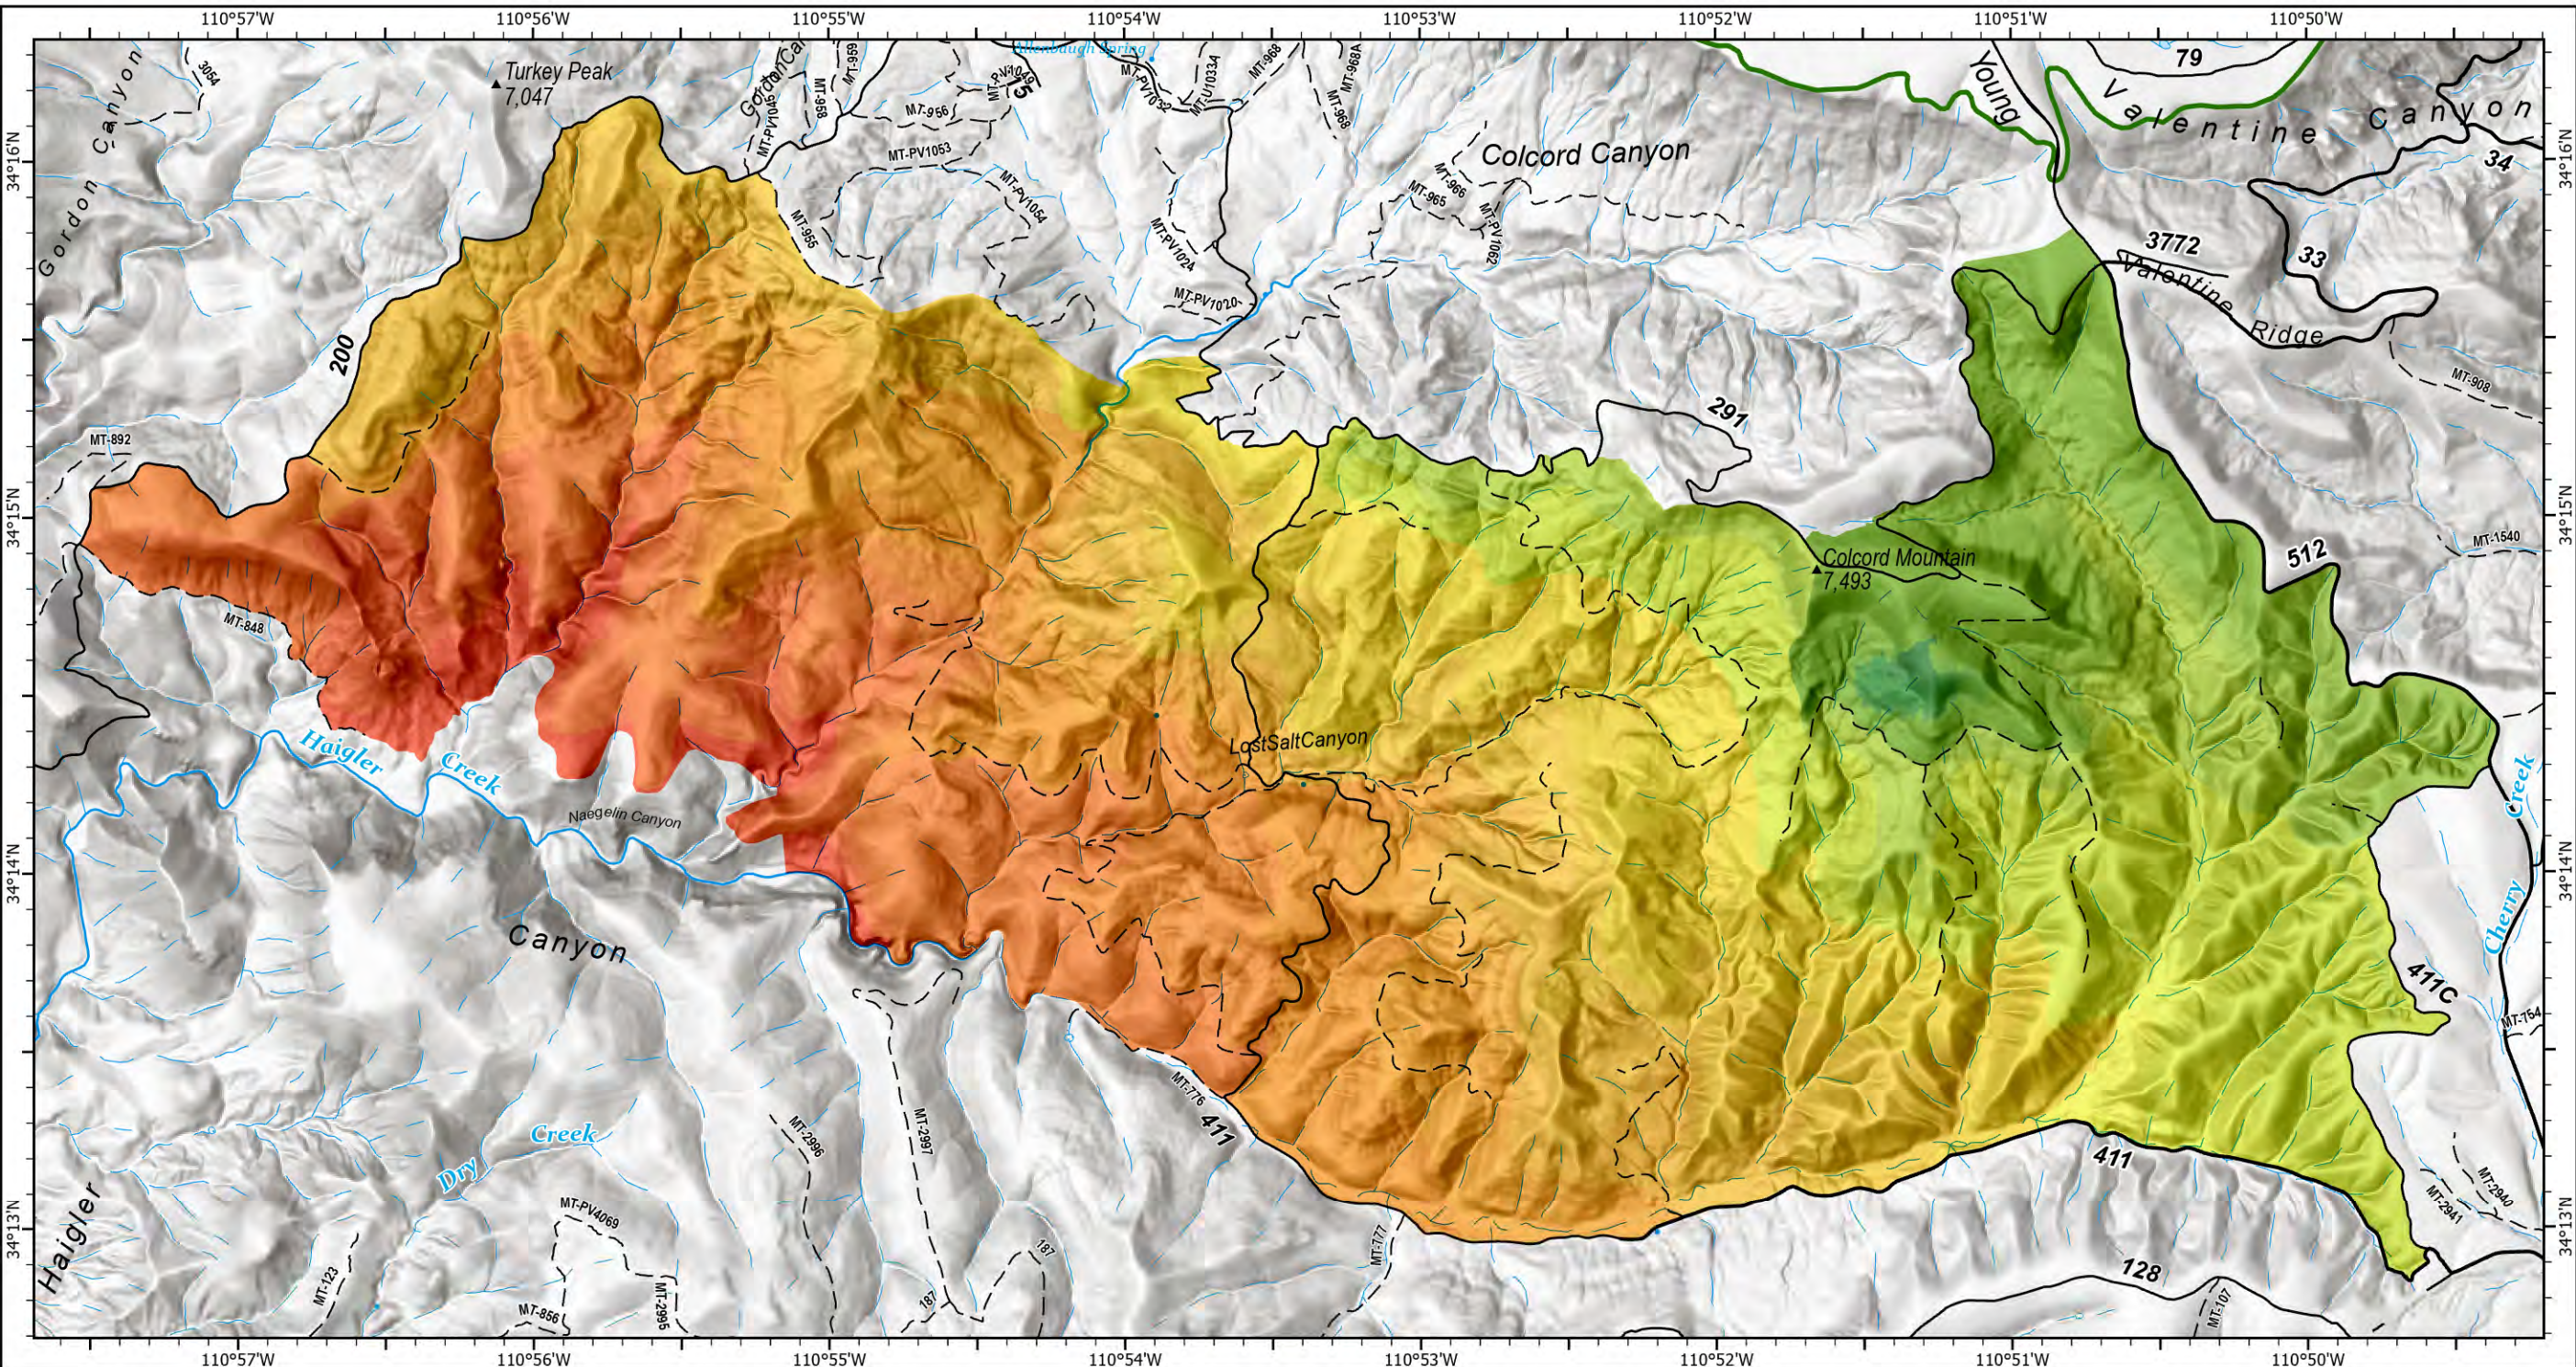

PROGRESSION

Valentine Fire
AZ-TNF-1315
9/30/2023

9,425 acres at 9/29/2023 @ 1800

Date	Total Acres	Change
8/19	7ac	+7ac
8/21	11ac	+4ac
8/30	26ac	+15ac
8/31	35ac	+9ac
9/2	37ac	+2ac
9/4	50ac	+13ac
9/5	303ac	+253ac
9/6	708ac	+405ac
9/7	955ac	+247ac
9/8	1,089ac	+134ac
9/9	1,491ac	+402ac
9/10	1,577ac	+86ac
9/11	2,515ac	+938ac
9/12	2,672ac	+157ac
9/13	2,790ac	+118ac
9/14	2,843ac	+53ac
9/15	2,881ac	+38ac
9/16	3,242ac	+361ac
9/17	3,996ac	+754ac
9/18	4,614ac	+618ac
9/19	5,300ac	+686ac
9/20	5,626ac	+326ac
9/21	5,902ac	+276ac
9/22	6,500ac	+598ac
9/24	7,223ac	+723ac
9/25	7,724ac	+501ac
9/26	8,492ac	+768ac
9/27	9,015ac	+523ac
9/28	9,220ac	+205ac
9/29	9,425ac	+205ac

Total Fire Acres

Miles 0.5 1
Kilometers 0 0.5 1

1:36,000 - Tonto GIS - 9/29/2023 2113
Acres from IR and GPS
North American 1983 Datum, Lat/Long Grid