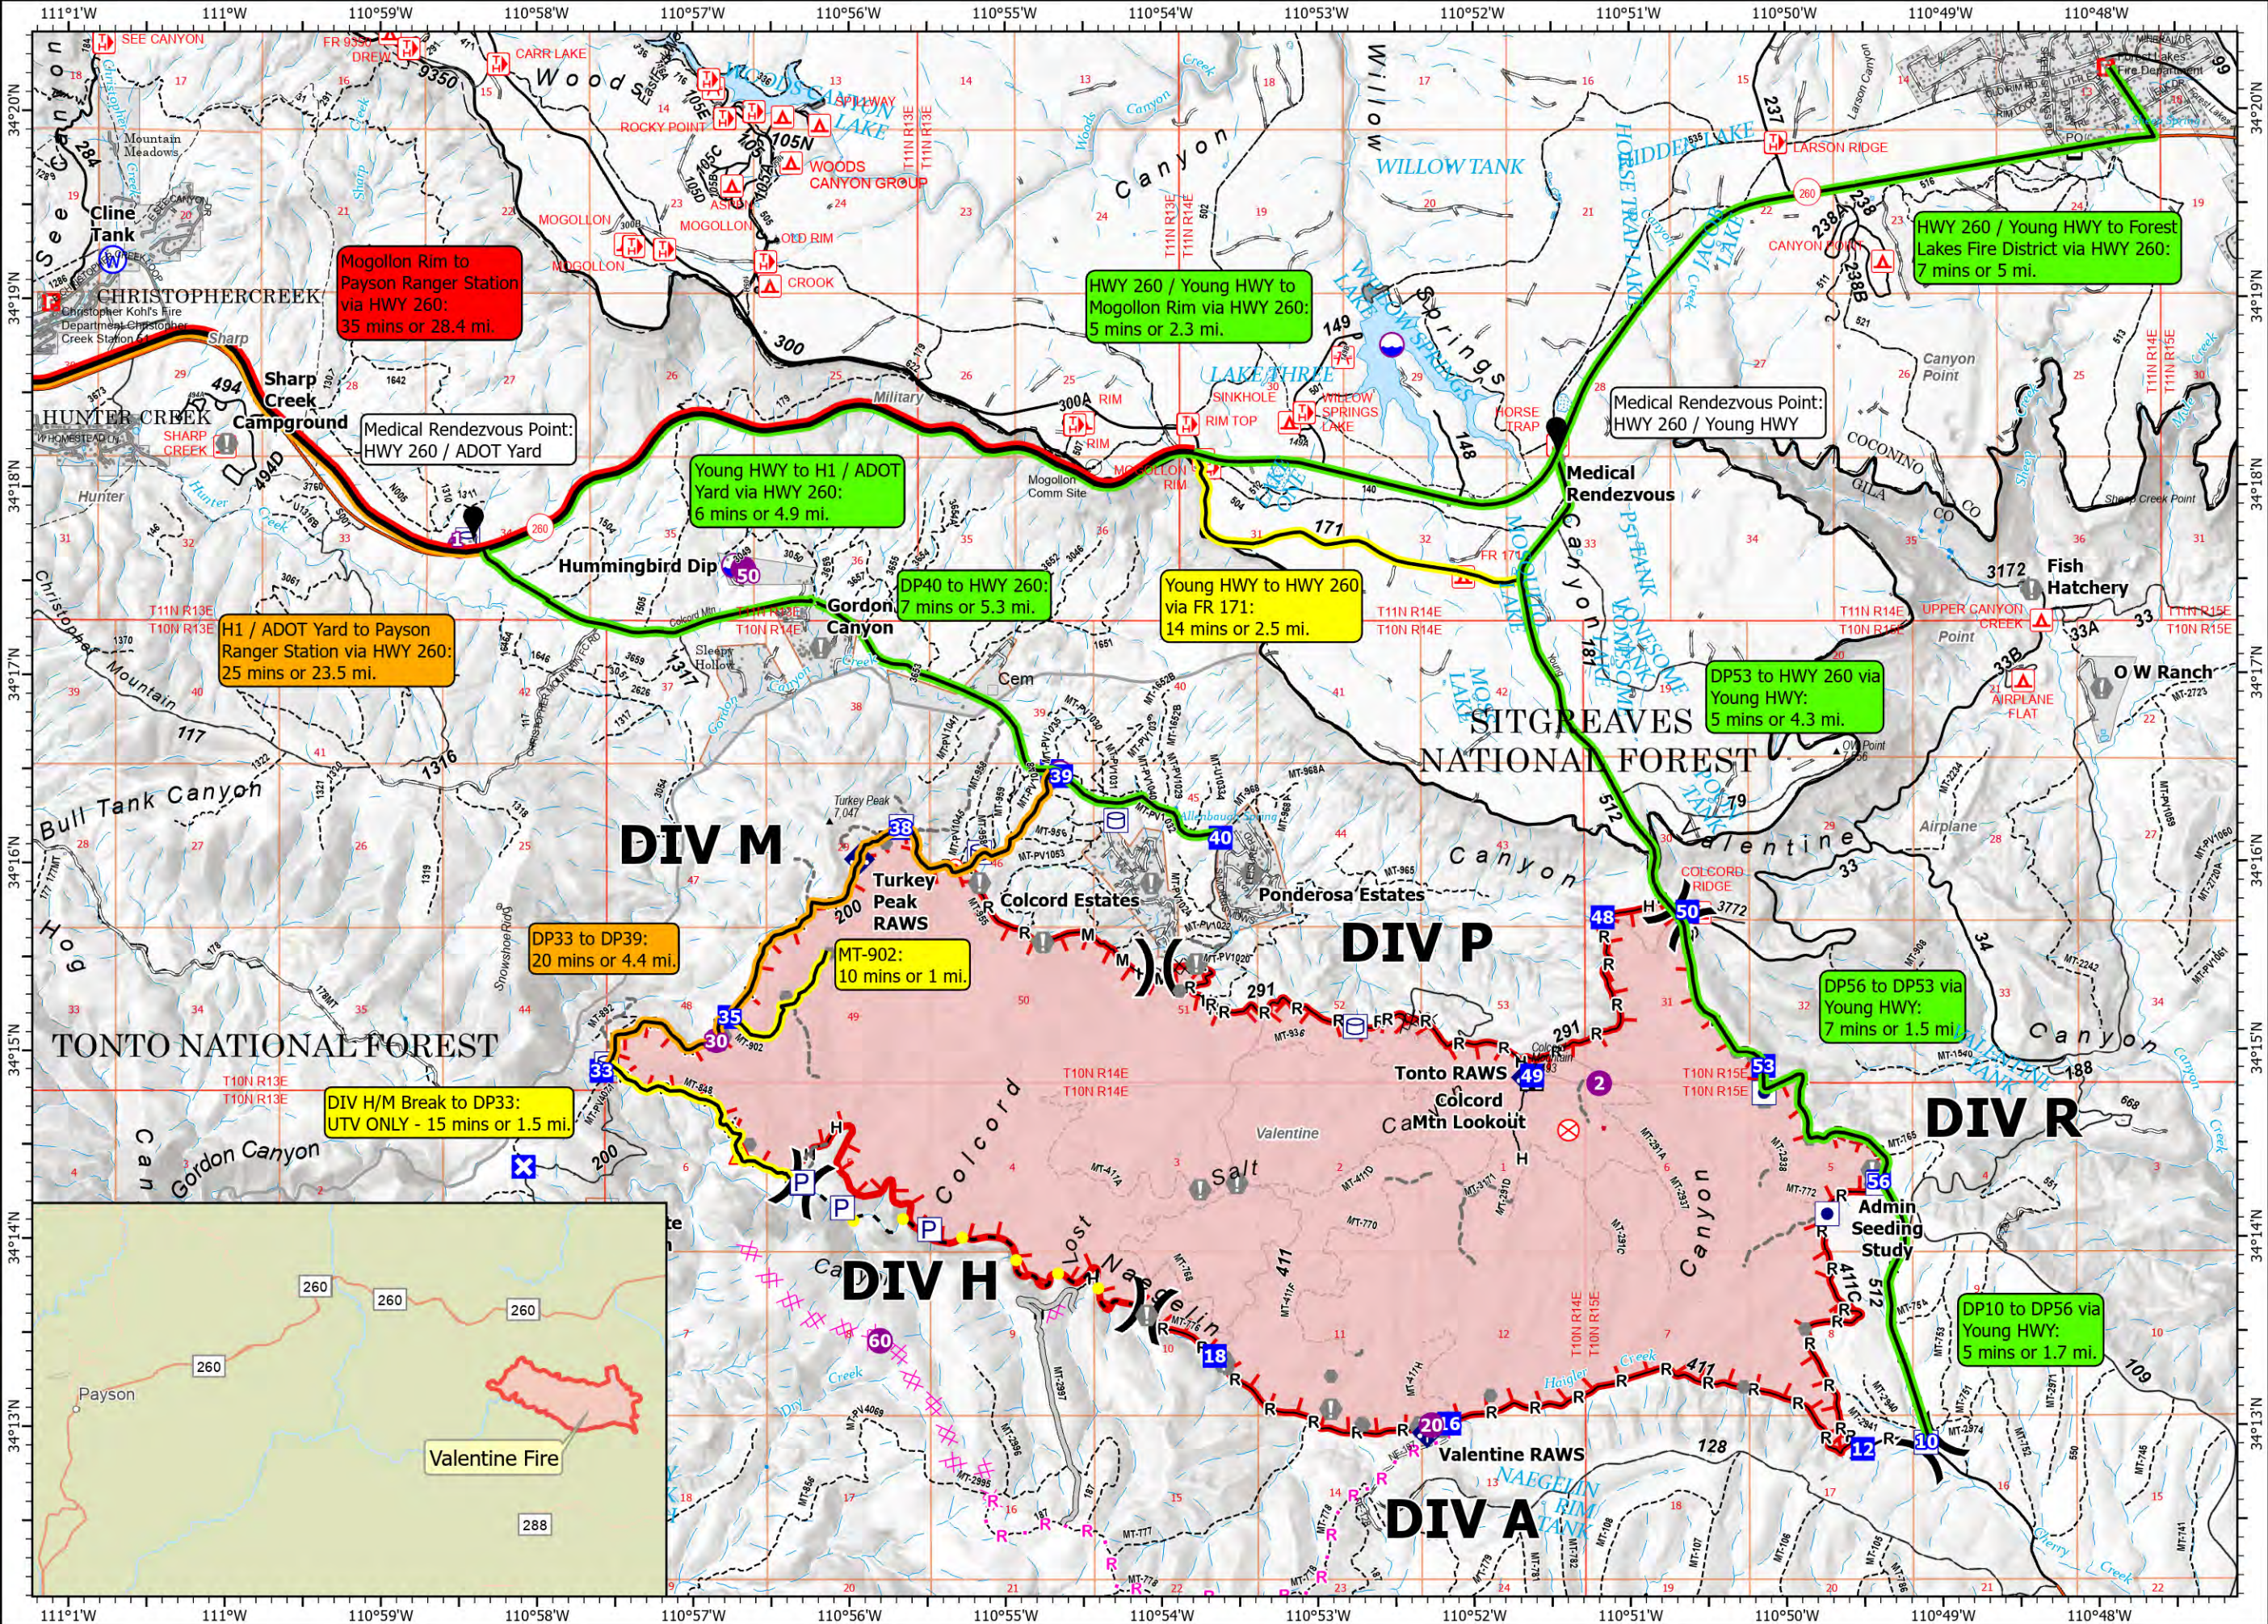

MEDICAL TRANSPORT

GROUND

Valentine Fire

AZ-TNF-1315

10/1/2023

9,541 acres at 9/30/2023 @ 1700

- Drive Time Category**
- 5-10 minutes
- 10-15 minutes
- 20-25 minutes
- 35+ minutes
- Other Property
- Pump
- Water Tank
- Dip Site
- Helispot
- Division Break
- Drop Point
- Closure
- Lookout
- Hot Spot - Spot Fire
- Fire Origin
- Value at Risk
- Other
- Mobile Weather Unit
- Hazard
- Water Source
- Completed Dozer Line
- Completed Hand Line
- Completed Mixed Construction Line
- Planned Dozer Line
- Planned Road as Line
- Access or Improved Road
- Fence
- Highlighted Feature
- Other
- Repair Line
- Uncontained
- Wildfire Daily Fire Perimeter

0 0.5 1 Miles
0 0.5 1 Kilometers

1:60,000 - Tonto GIS - 9/30/2023 1801
Acres from IR and GPS
North American 1983 Datum. Lat/Long Grid