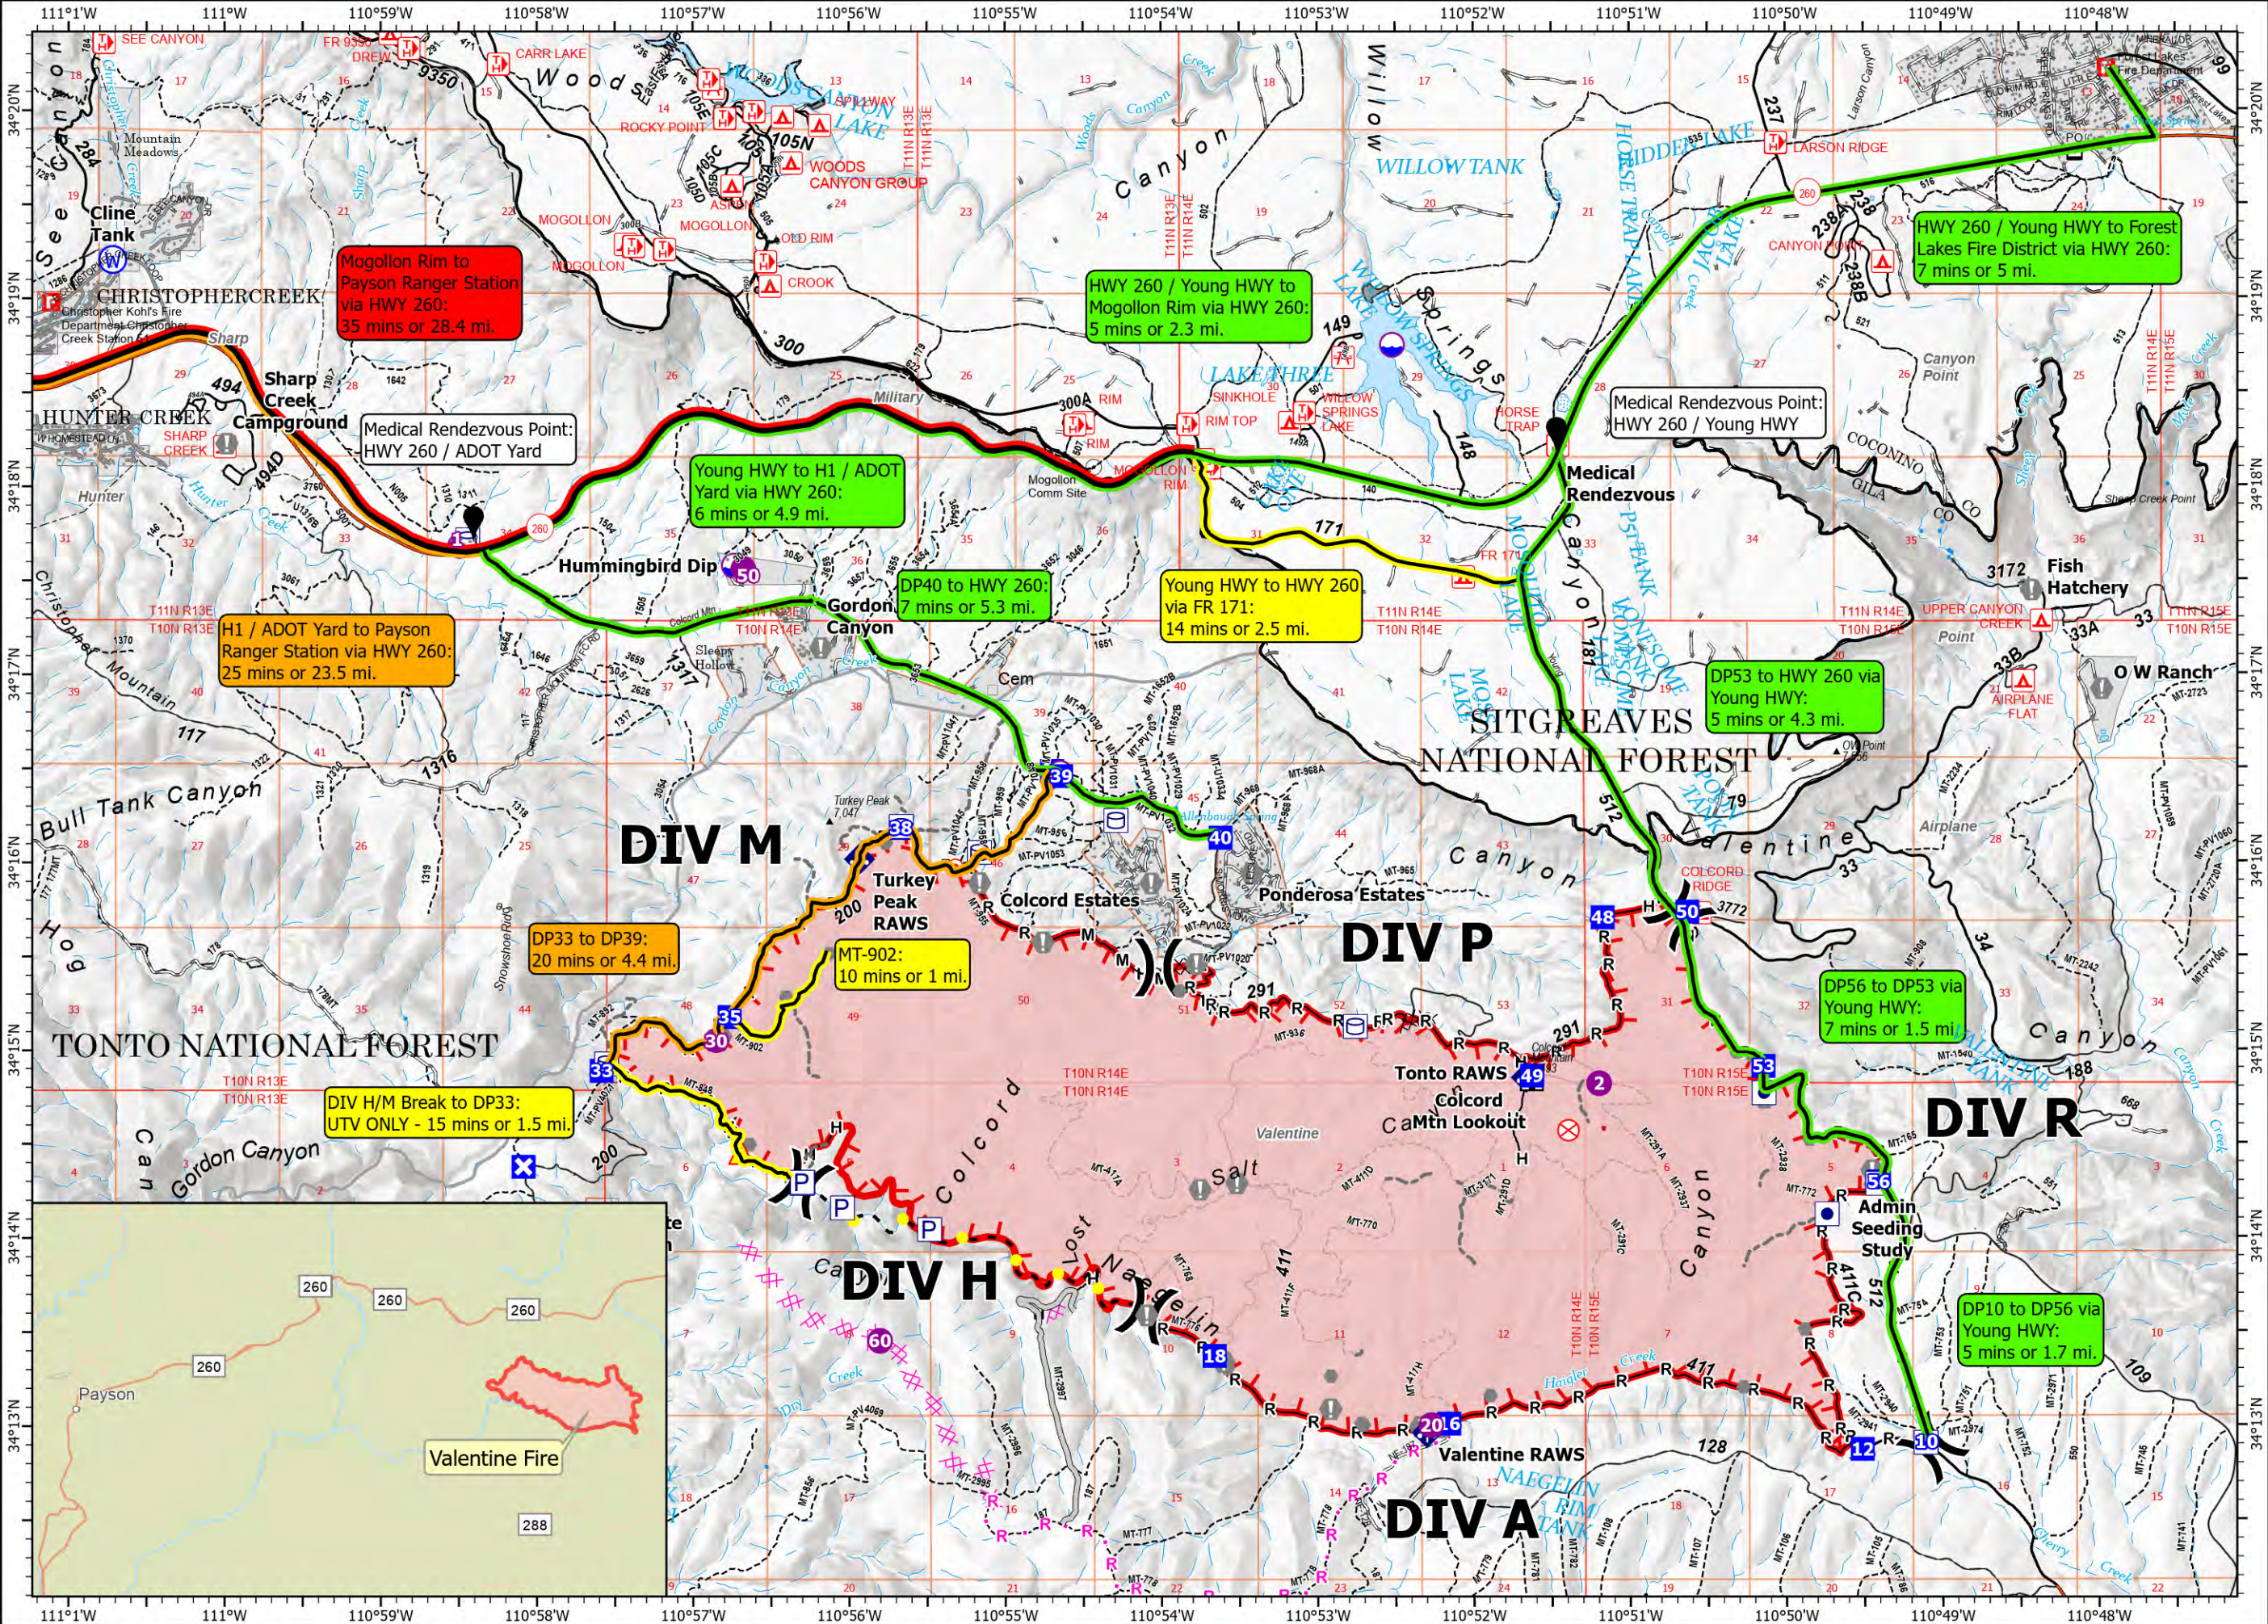

MEDICAL TRANSPORT

GROUND

Valentine Fire
AZ-TNF-1315
10/2/2023

9,541 acres at 9/30/2023 @ 1700

- Drive Time Category**
- 5-10 minutes
 - 10-15 minutes
 - 20-25 minutes
 - 35+ minutes
- Other Property**
- Pump
 - Water Tank
 - Dip Site
 - Helispot
 - Division Break
 - Drop Point
 - Closure
 - Lookout
 - Hot Spot - Spot Fire
 - Fire Origin
 - Value at Risk
 - Other
 - Mobile Weather Unit
 - Hazard
 - Water Source
 - Completed Dozer Line
 - Completed Hand Line
 - Completed Mixed Construction Line
 - Planned Dozer Line
 - Planned Road as Line
 - Access or Improved Road
 - Fence
 - Highlighted Feature
 - Other
 - Repair Line
 - Uncontained
 - Wildfire Daily Fire Perimeter

1:60,000 - Tonto GIS - 10/1/2023 1857
Acres from IR and GPS
North American 1983 Datum. Lat/Long Grid