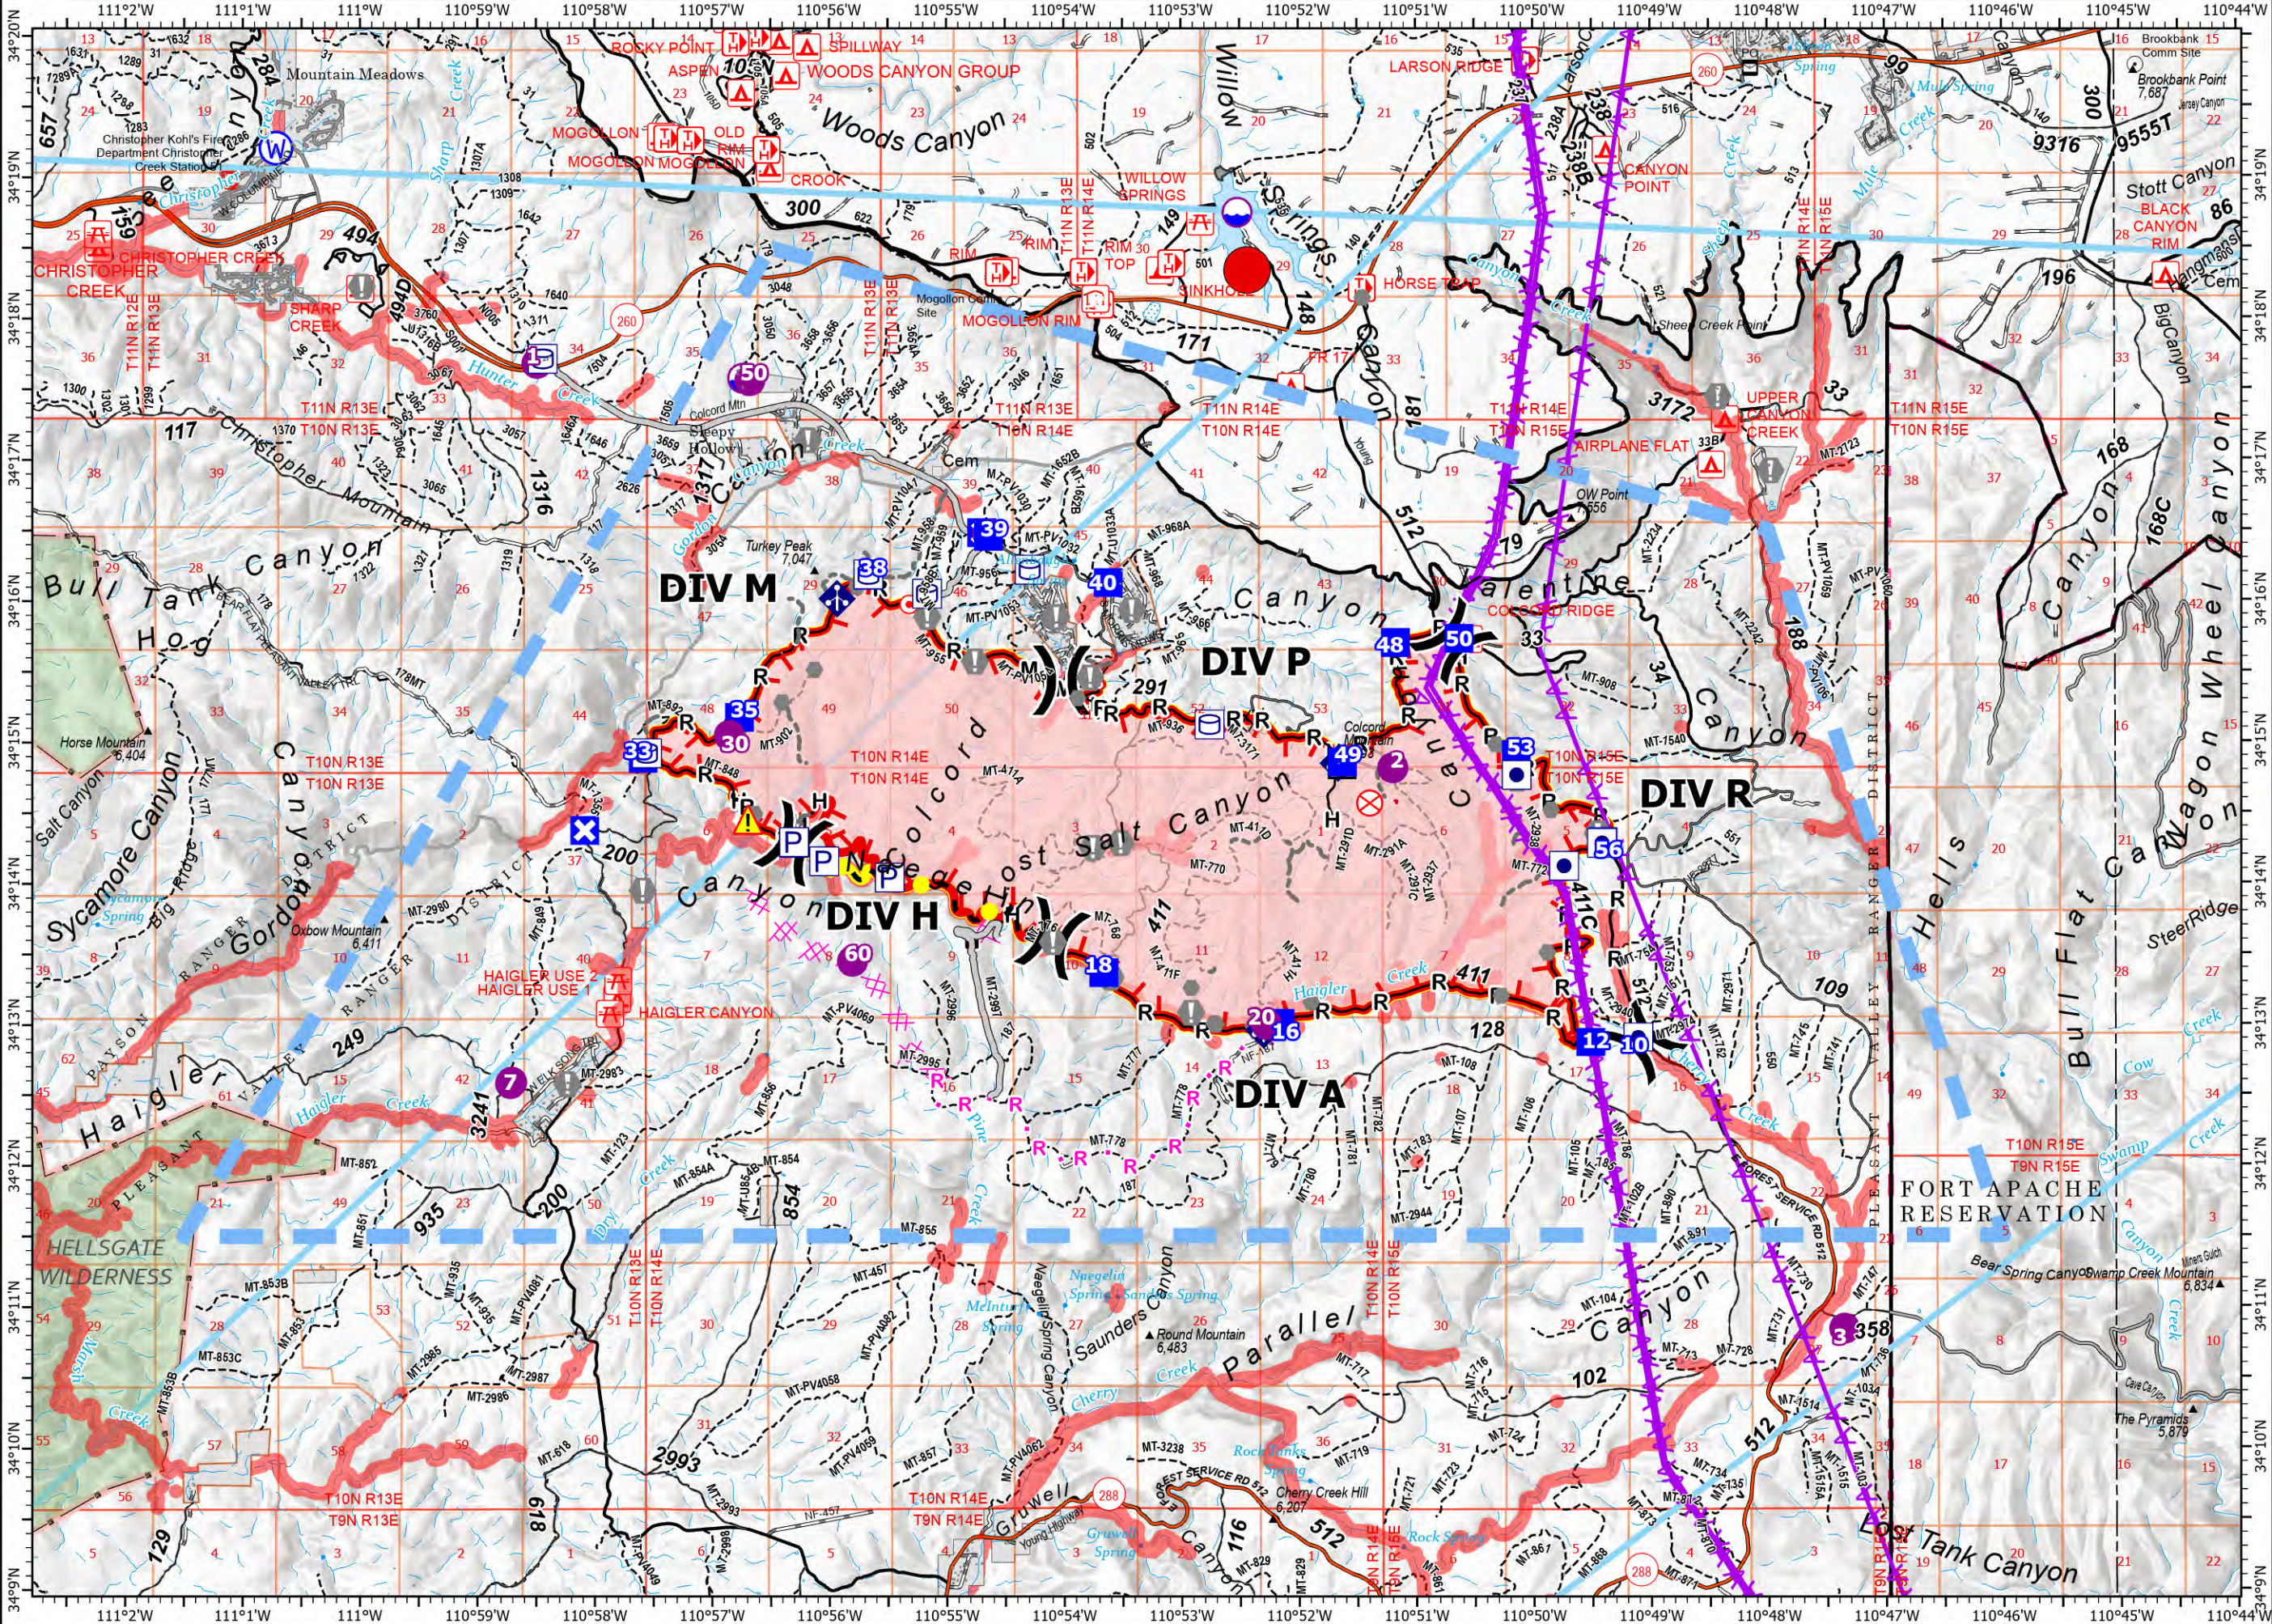

PILOT

Valentine Fire
AZ-TNF-1315
10/2/2023

9,541 acres at 9/30/2023 @ 1700

- Other Property
- Pump
- Water Tank
- Dip Site
- Helispot
- Division Break
- Drop Point
- Closure
- Lookout
- Hot Spot - Spot Fire
- Fire Origin
- Value at Risk
- Other
- Mobile Weather Unit
- Hazard
- Water Source
- Completed Dozer Line
- Completed Hand Line
- Completed Mixed Construction Line
- Planned Dozer Line
- Planned Road as Line
- Access or Improved Road
- Fence
- Highlighted Feature
- Other
- Repair Line
- Aerial Hazard
- Temporary Flight Restriction
- Uncontained
- Wildfire Daily Fire Perimeter
- Fire Containment Line
- Rim Lakes Aerial Avoidance 2023
- Aerial Fire Retardant Avoidance Area
- Wilderness
- Secondary Highway
- Road, Unspecified
- Trail
- USFS Proclaimed Forest Grassland
- USFS Administrative Forest
- USFS Ranger District
- PLSS Township
- PLSS Section
- Non Forest

1:80,000 - Tonto GIS - 10/1/2023 1912
Acres from IR and GPS
North American 1983 Datum, Lat/Long Grid