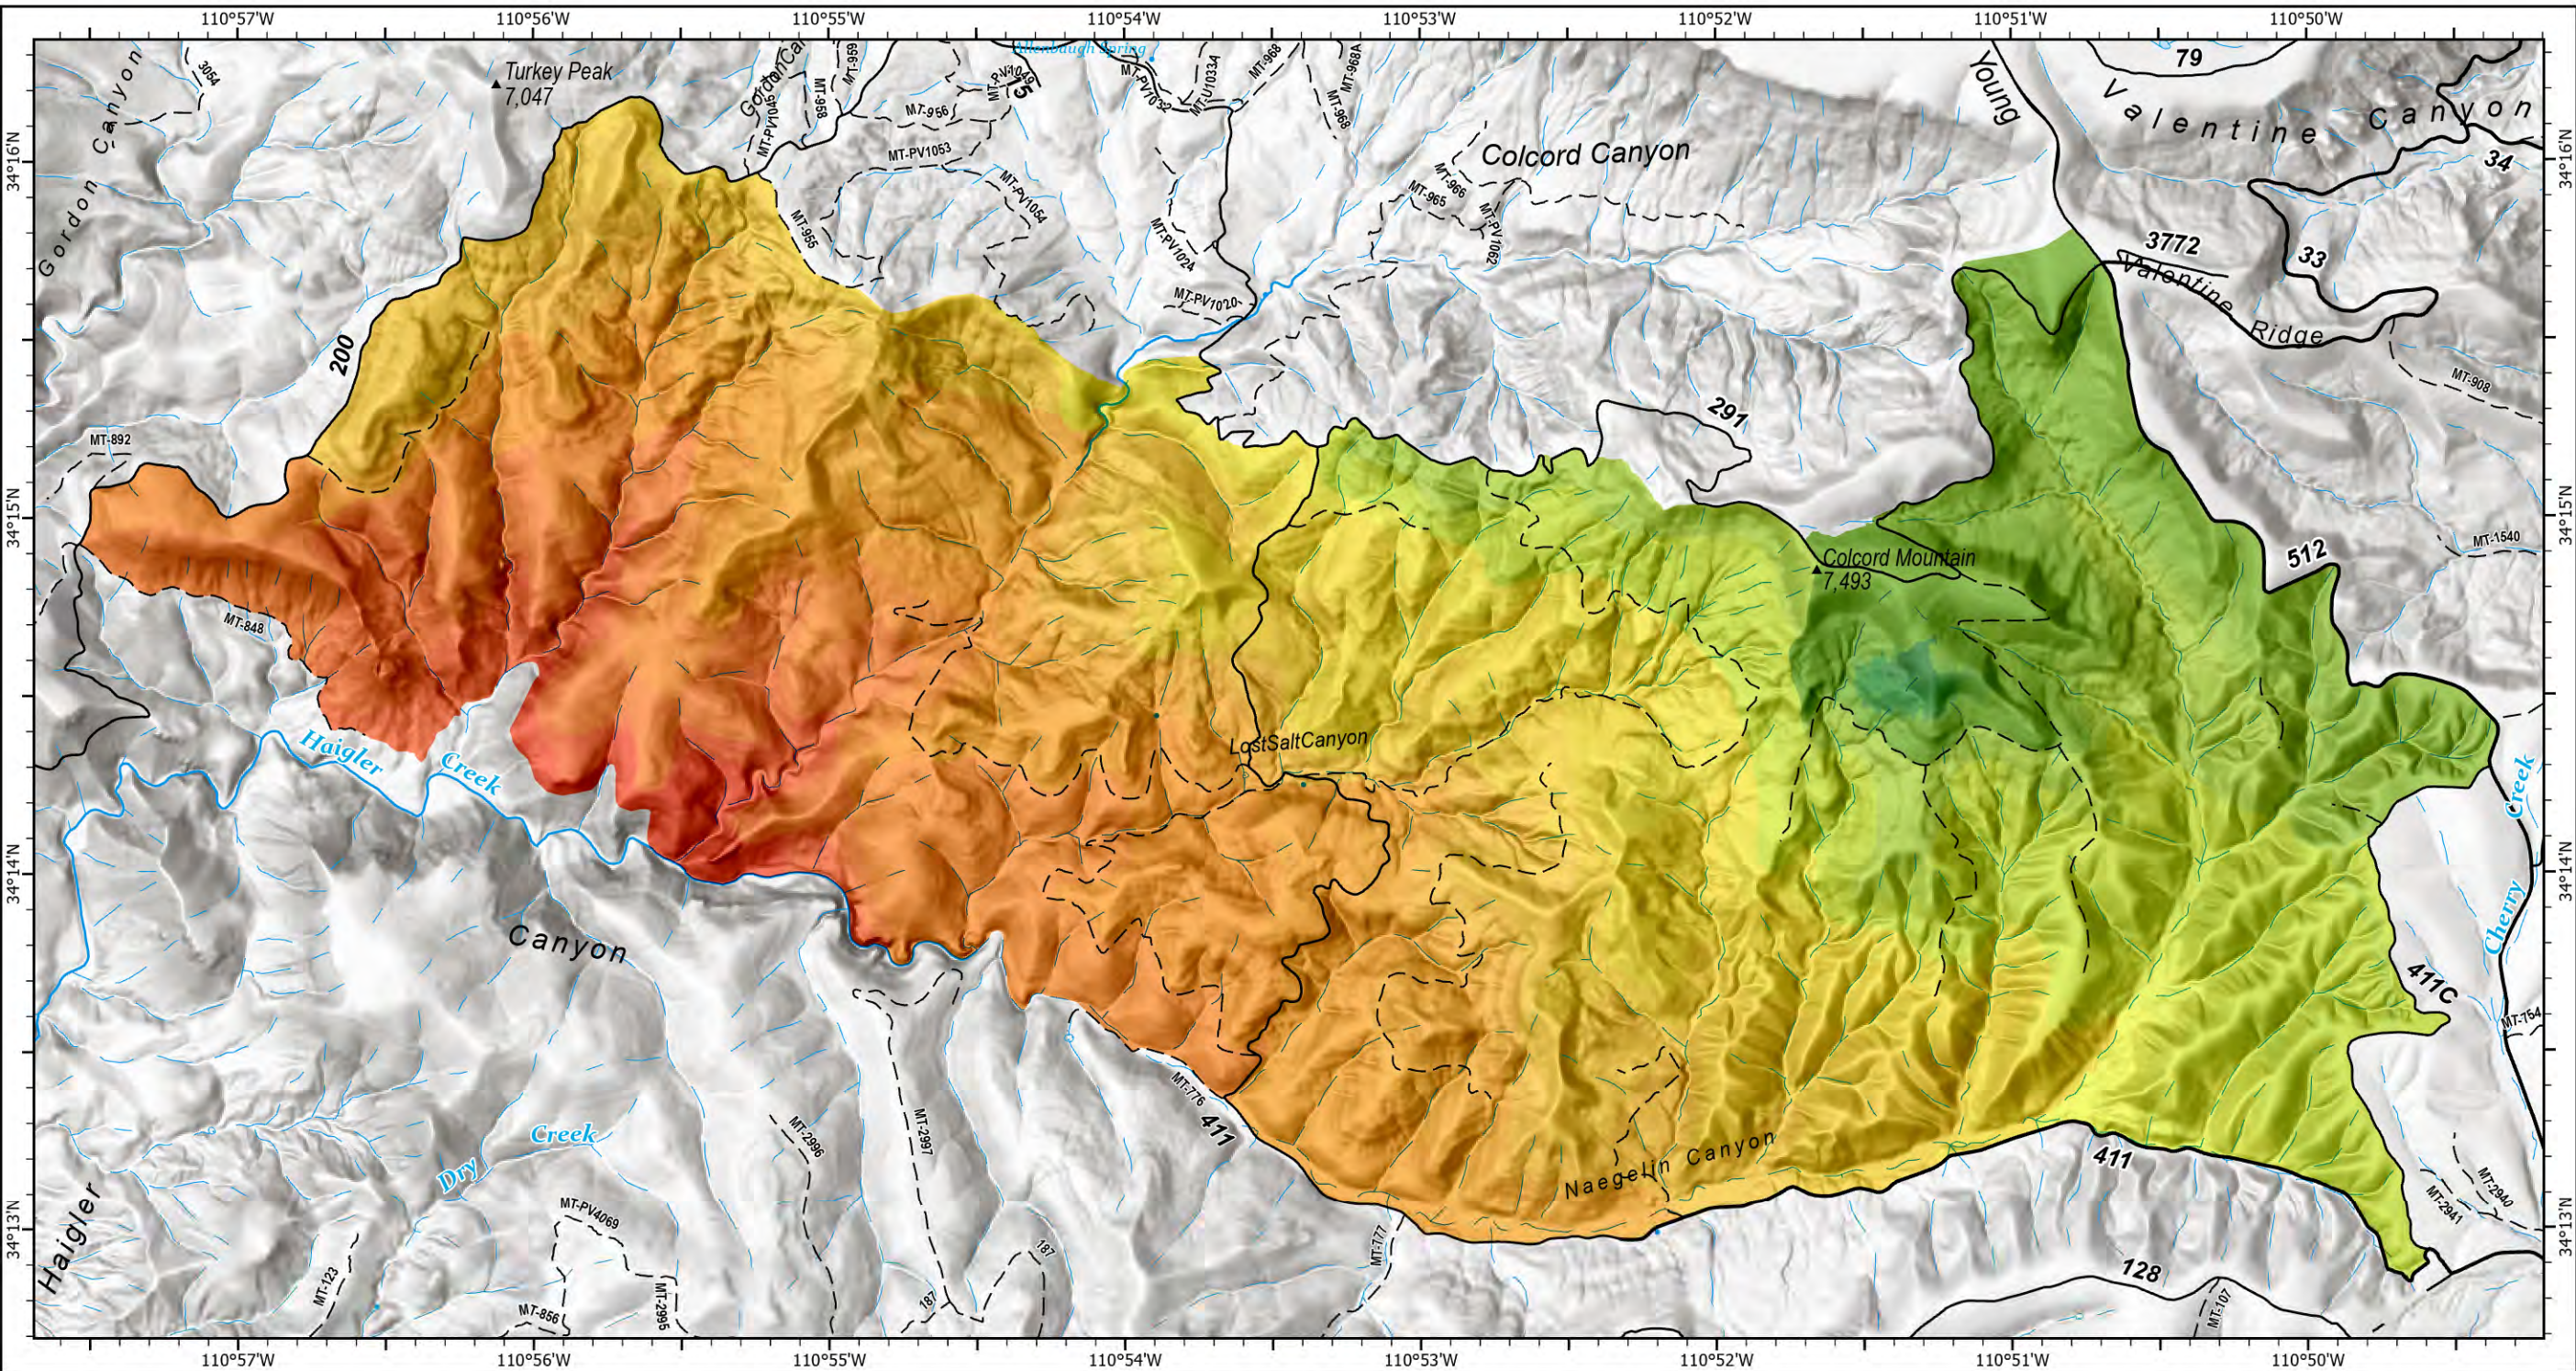

PROGRESSION

Valentine Fire
AZ-TNF-1315
10/2/2023

9,541 acres at 9/30/2023 @ 1700

Date | Total Acres | Change

8/19	7ac	+7ac
8/21	11ac	+4ac
8/30	26ac	+15ac
8/31	35ac	+9ac
9/2	37ac	+2ac
9/4	50ac	+13ac
9/5	303ac	+253ac
9/6	708ac	+405ac
9/7	955ac	+247ac
9/8	1,089ac	+134ac
9/9	1,491ac	+402ac
9/10	1,577ac	+86ac
9/11	2,515ac	+938ac
9/12	2,672ac	+157ac
9/13	2,790ac	+118ac
9/14	2,843ac	+53ac
9/15	2,881ac	+38ac
9/16	3,242ac	+361ac
9/17	3,996ac	+754ac
9/18	4,614ac	+618ac
9/19	5,300ac	+686ac
9/20	5,626ac	+326ac
9/21	5,902ac	+276ac
9/22	6,500ac	+598ac
9/24	7,223ac	+723ac
9/25	7,724ac	+501ac
9/26	8,492ac	+768ac
9/27	9,015ac	+523ac
9/28	9,220ac	+205ac
9/29	9,425ac	+205ac
9/30	9,541ac	+116ac

Total Fire Acres

1:36,000 - Tonto GIS - 10/1/2023 1852
Acres from IR and GPS
North American 1983 Datum, LatLong Grid