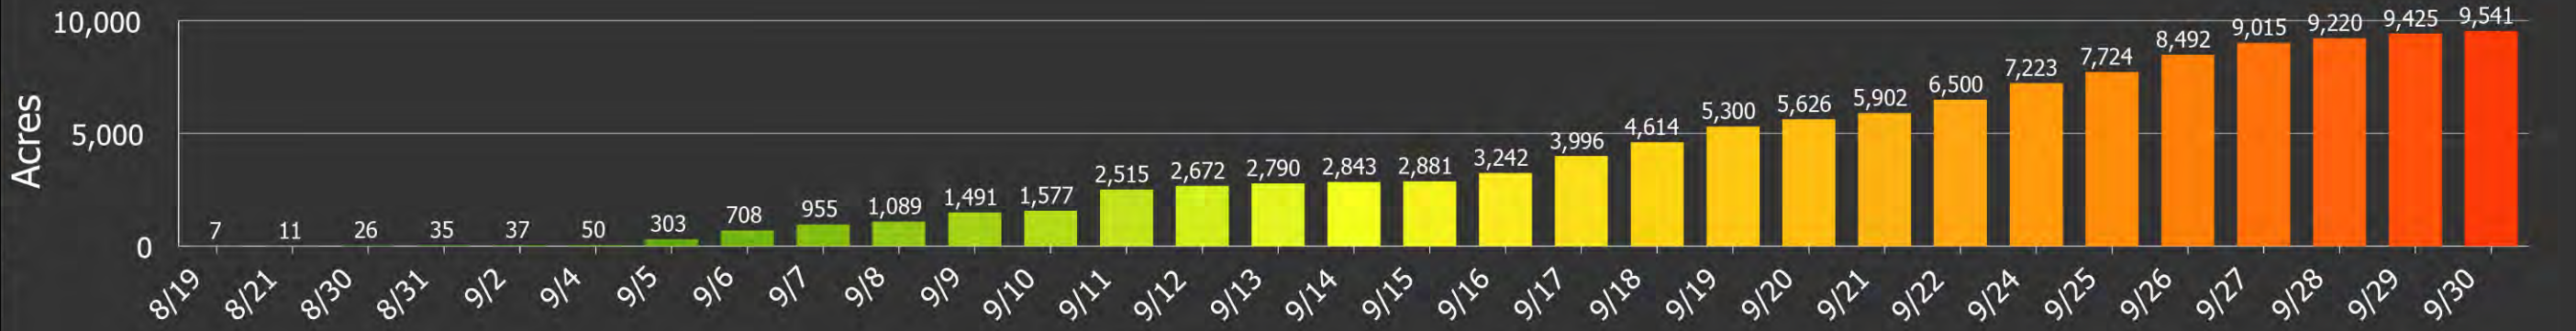

PROGRESSION

Valentine Fire
AZ-TNF-1315
10/2/2023

9,541 acres at 9/30/2023 @ 1700

Date | Total Acres | Change

8/19	7ac	+7ac
8/21	11ac	+4ac
8/30	26ac	+15ac
8/31	35ac	+9ac
9/2	37ac	+2ac
9/4	50ac	+13ac
9/5	303ac	+253ac
9/6	708ac	+405ac
9/7	955ac	+247ac
9/8	1,089ac	+134ac
9/9	1,491ac	+402ac
9/10	1,577ac	+86ac
9/11	2,515ac	+938ac
9/12	2,672ac	+157ac
9/13	2,790ac	+118ac
9/14	2,843ac	+53ac
9/15	2,881ac	+38ac
9/16	3,242ac	+361ac
9/17	3,996ac	+754ac
9/18	4,614ac	+618ac
9/19	5,300ac	+686ac
9/20	5,626ac	+326ac
9/21	5,902ac	+276ac
9/22	6,500ac	+598ac
9/24	7,223ac	+723ac
9/25	7,724ac	+501ac
9/26	8,492ac	+768ac
9/27	9,015ac	+523ac
9/28	9,220ac	+205ac
9/29	9,425ac	+205ac
9/30	9,541ac	+116ac

Total Fire Acres

1:36,000 - Tonto GIS - 10/1/2023 1852
Acres from IR and GPS
North American 1983 Datum, LatLong Grid