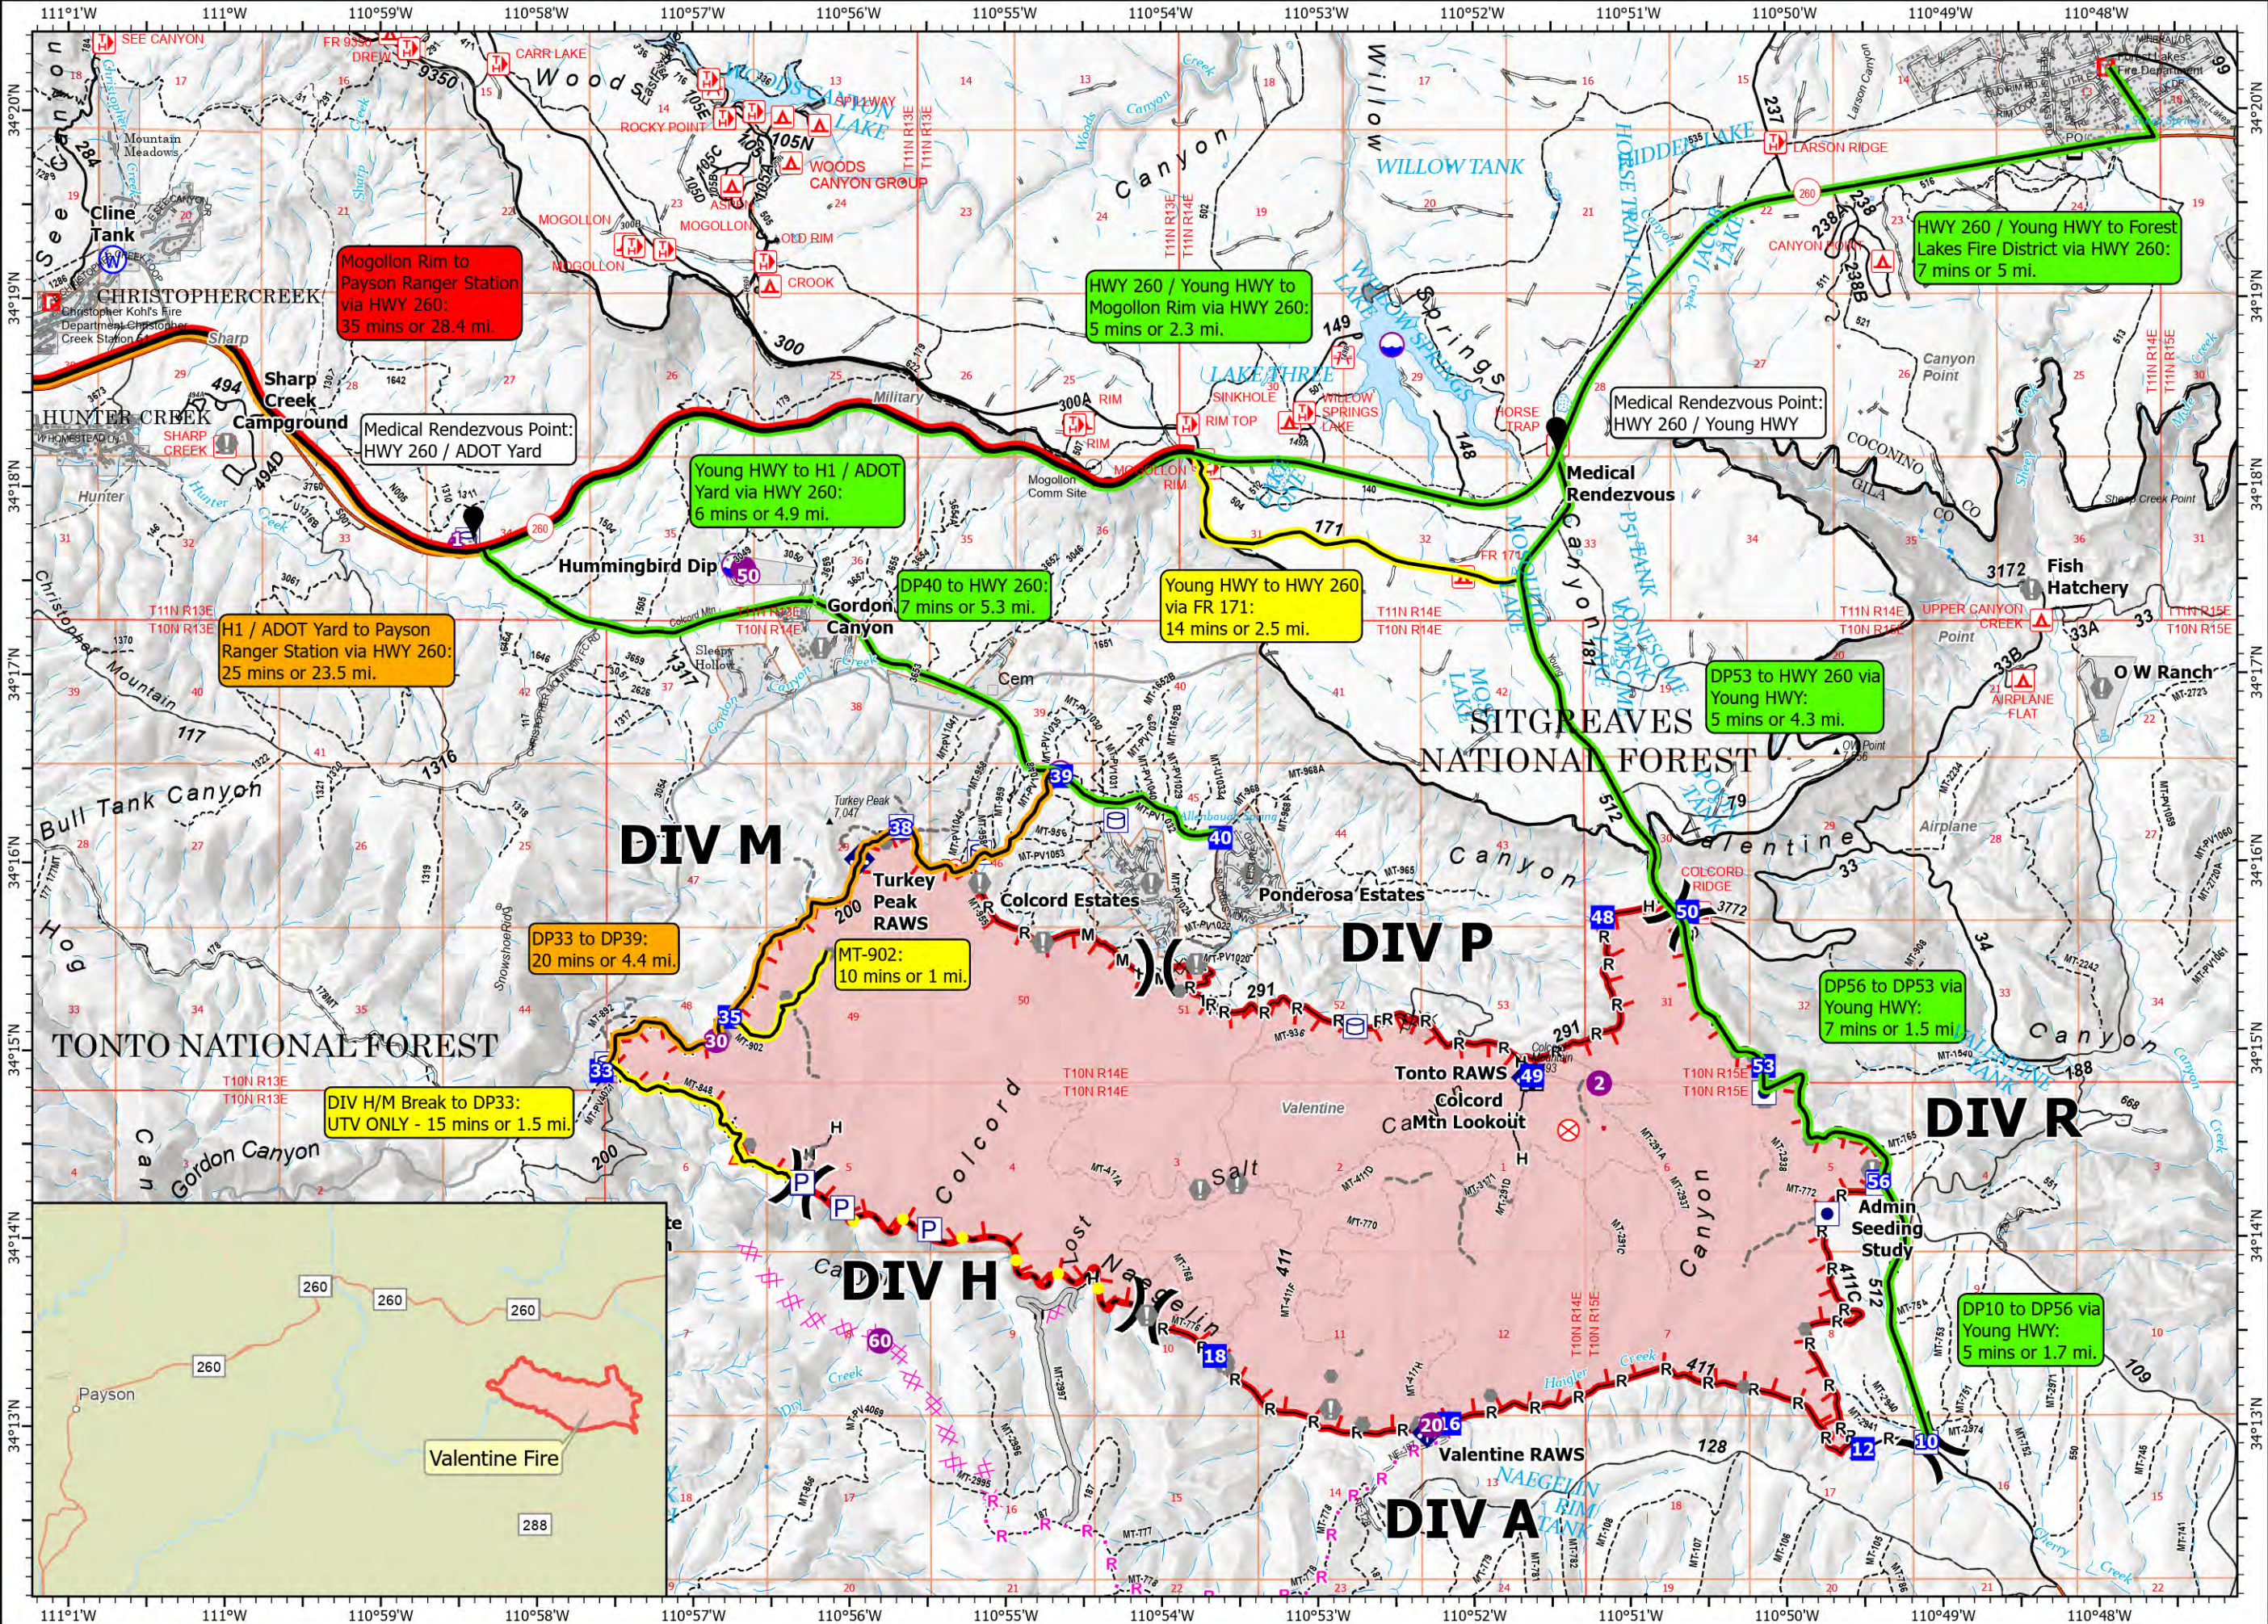

MEDICAL TRANSPORT

GROUND

Valentine Fire

AZ-TNF-1315

10/4/2023

9,644 acres at 10/2/2023 @ 2000

- Drive Time Category**
- 5-10 minutes
 - 10-15 minutes
 - 20-25 minutes
 - 35+ minutes
- Other Property**
- Pump
 - Water Tank
 - Dip Site
 - Helispot
 - Division Break
 - Drop Point
 - Lookout
 - Hot Spot - Spot Fire
 - Fire Origin
 - Value at Risk
 - Other
 - Mobile Weather Unit
 - Hazard
 - Water Source
 - Completed Dozer Line
 - Completed Hand Line
 - Completed Mixed Construction Line
 - Completed Road as Line
 - Planned Dozer Line
 - Planned Road as Line
 - Access or Improved Road
 - Fence
 - Highlighted Feature
 - Other
 - Repair Line
 - Uncontained
 - Wildfire Daily Fire Perimeter

1:60,000 - Tonto GIS - 10/3/2023 1507
Acres from IR and GPS
North American 1983 Datum. Lat/Long Grid