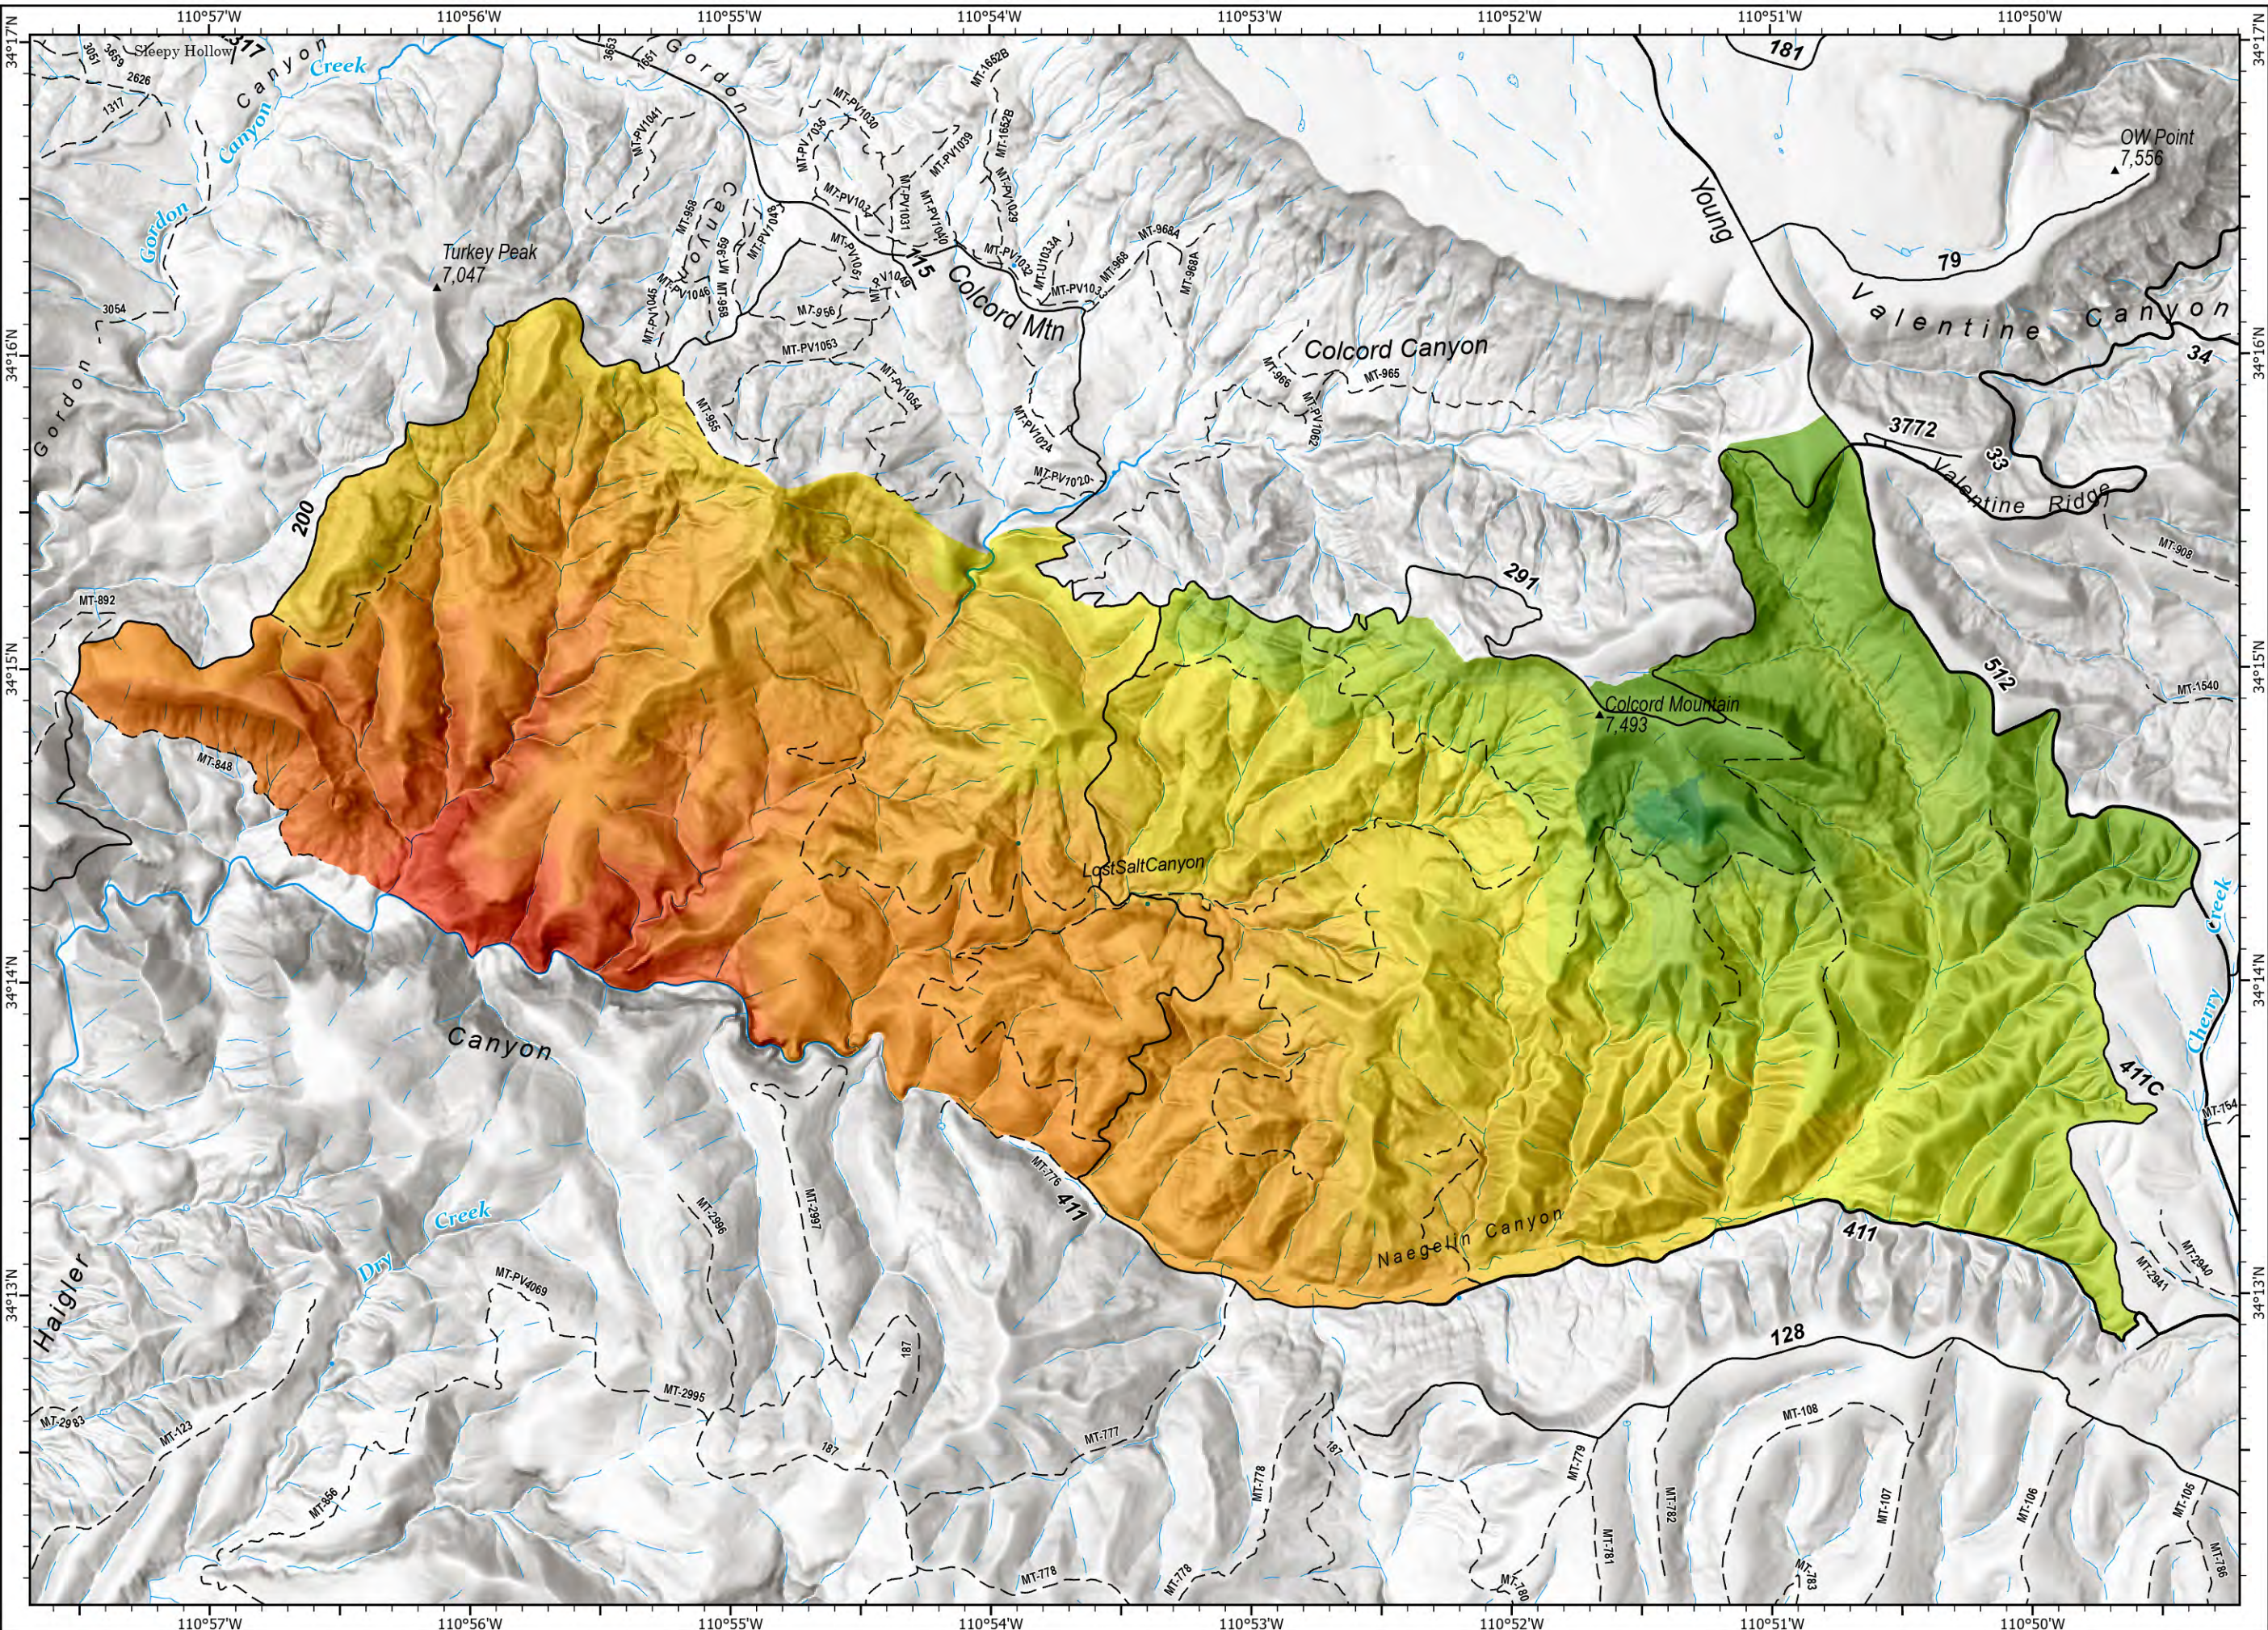

PROGRESSION

Valentine Fire
AZ-TNF-1315
10/3/2023

9,644 acres at 10/2/2023 @ 2000

Date | Total Acres | Change

8/19	7ac	+7ac
8/21	11ac	+4ac
8/30	26ac	+15ac
8/31	35ac	+9ac
9/2	37ac	+2ac
9/4	50ac	+13ac
9/5	303ac	+253ac
9/6	708ac	+405ac
9/7	955ac	+247ac
9/8	1,089ac	+134ac
9/9	1,491ac	+402ac
9/10	1,577ac	+86ac
9/11	2,515ac	+938ac
9/12	2,672ac	+157ac
9/13	2,790ac	+118ac
9/14	2,843ac	+53ac
9/15	2,881ac	+38ac
9/16	3,242ac	+361ac
9/17	3,996ac	+754ac
9/18	4,614ac	+618ac
9/19	5,300ac	+686ac
9/20	5,626ac	+326ac
9/21	5,902ac	+276ac
9/22	6,500ac	+598ac
9/24	7,223ac	+723ac
9/25	7,724ac	+501ac
9/26	8,492ac	+768ac
9/27	9,015ac	+523ac
9/28	9,220ac	+205ac
9/29	9,425ac	+205ac
9/30	9,541ac	+116ac
10/2	9,644ac	+103ac

1:36,000 - Tonto GIS - 10/3/2023 0802
Acres from IR and GPS
North American 1983 Datum, Lat/Long Grid