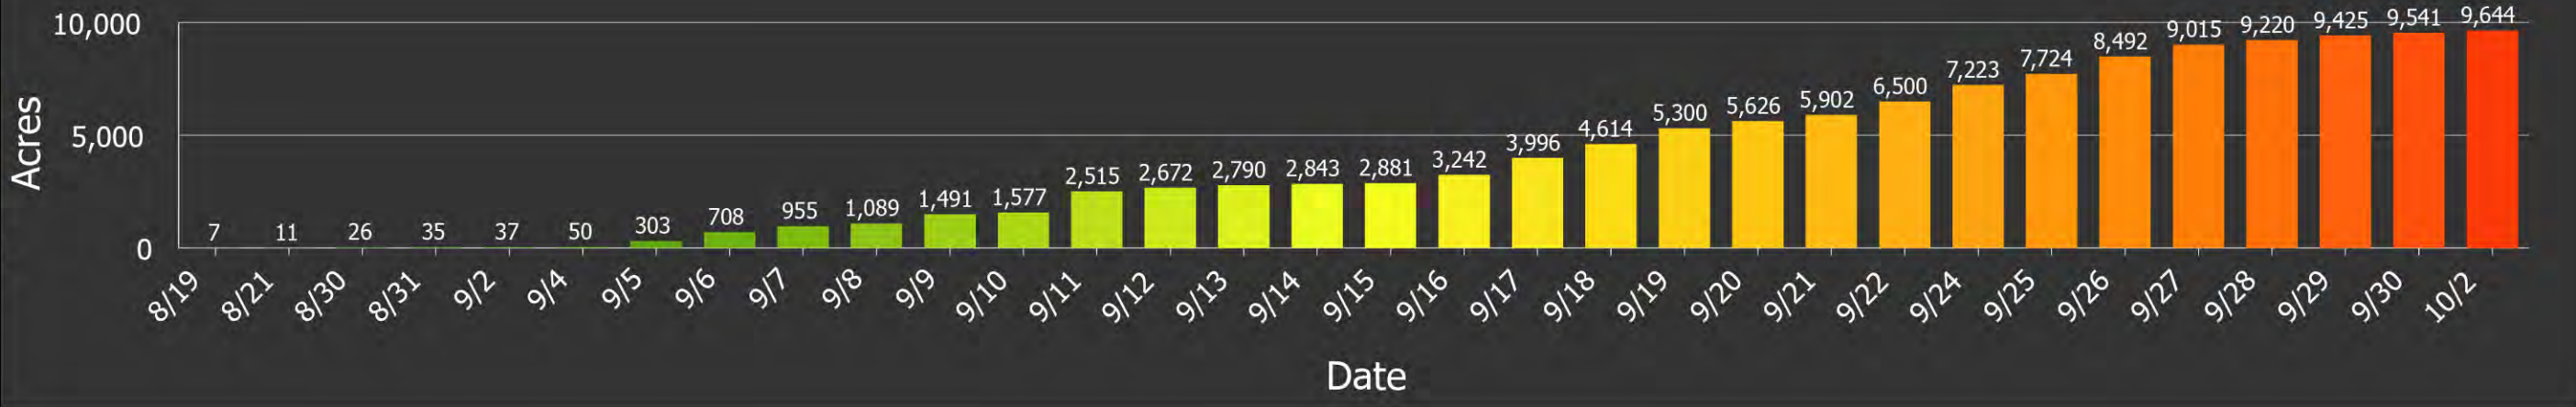

PROGRESSION

Valentine Fire
AZ-TNF-1315
10/3/2023

9,644 acres at 10/2/2023 @ 2000

Date | Total Acres | Change

8/19	7ac	+7ac
8/21	11ac	+4ac
8/30	26ac	+15ac
8/31	35ac	+9ac
9/2	37ac	+2ac
9/4	50ac	+13ac
9/5	303ac	+253ac
9/6	708ac	+405ac
9/7	955ac	+247ac
9/8	1,089ac	+134ac
9/9	1,491ac	+402ac
9/10	1,577ac	+86ac
9/11	2,515ac	+938ac
9/12	2,672ac	+157ac
9/13	2,790ac	+118ac
9/14	2,843ac	+53ac
9/15	2,881ac	+38ac
9/16	3,242ac	+361ac
9/17	3,996ac	+754ac
9/18	4,614ac	+618ac
9/19	5,300ac	+686ac
9/20	5,626ac	+326ac
9/21	5,902ac	+276ac
9/22	6,500ac	+598ac
9/24	7,223ac	+723ac
9/25	7,724ac	+501ac
9/26	8,492ac	+768ac
9/27	9,015ac	+523ac
9/28	9,220ac	+205ac
9/29	9,425ac	+205ac
9/30	9,541ac	+116ac
10/2	9,644ac	+103ac

Total Fire Acres

Miles 0.5 1
Kilometers 0 0.5 1

1:36,000 - Tonto GIS - 10/3/2023 0754
Acres from IR and GPS
North American 1983 Datum, Lat/Long Grid