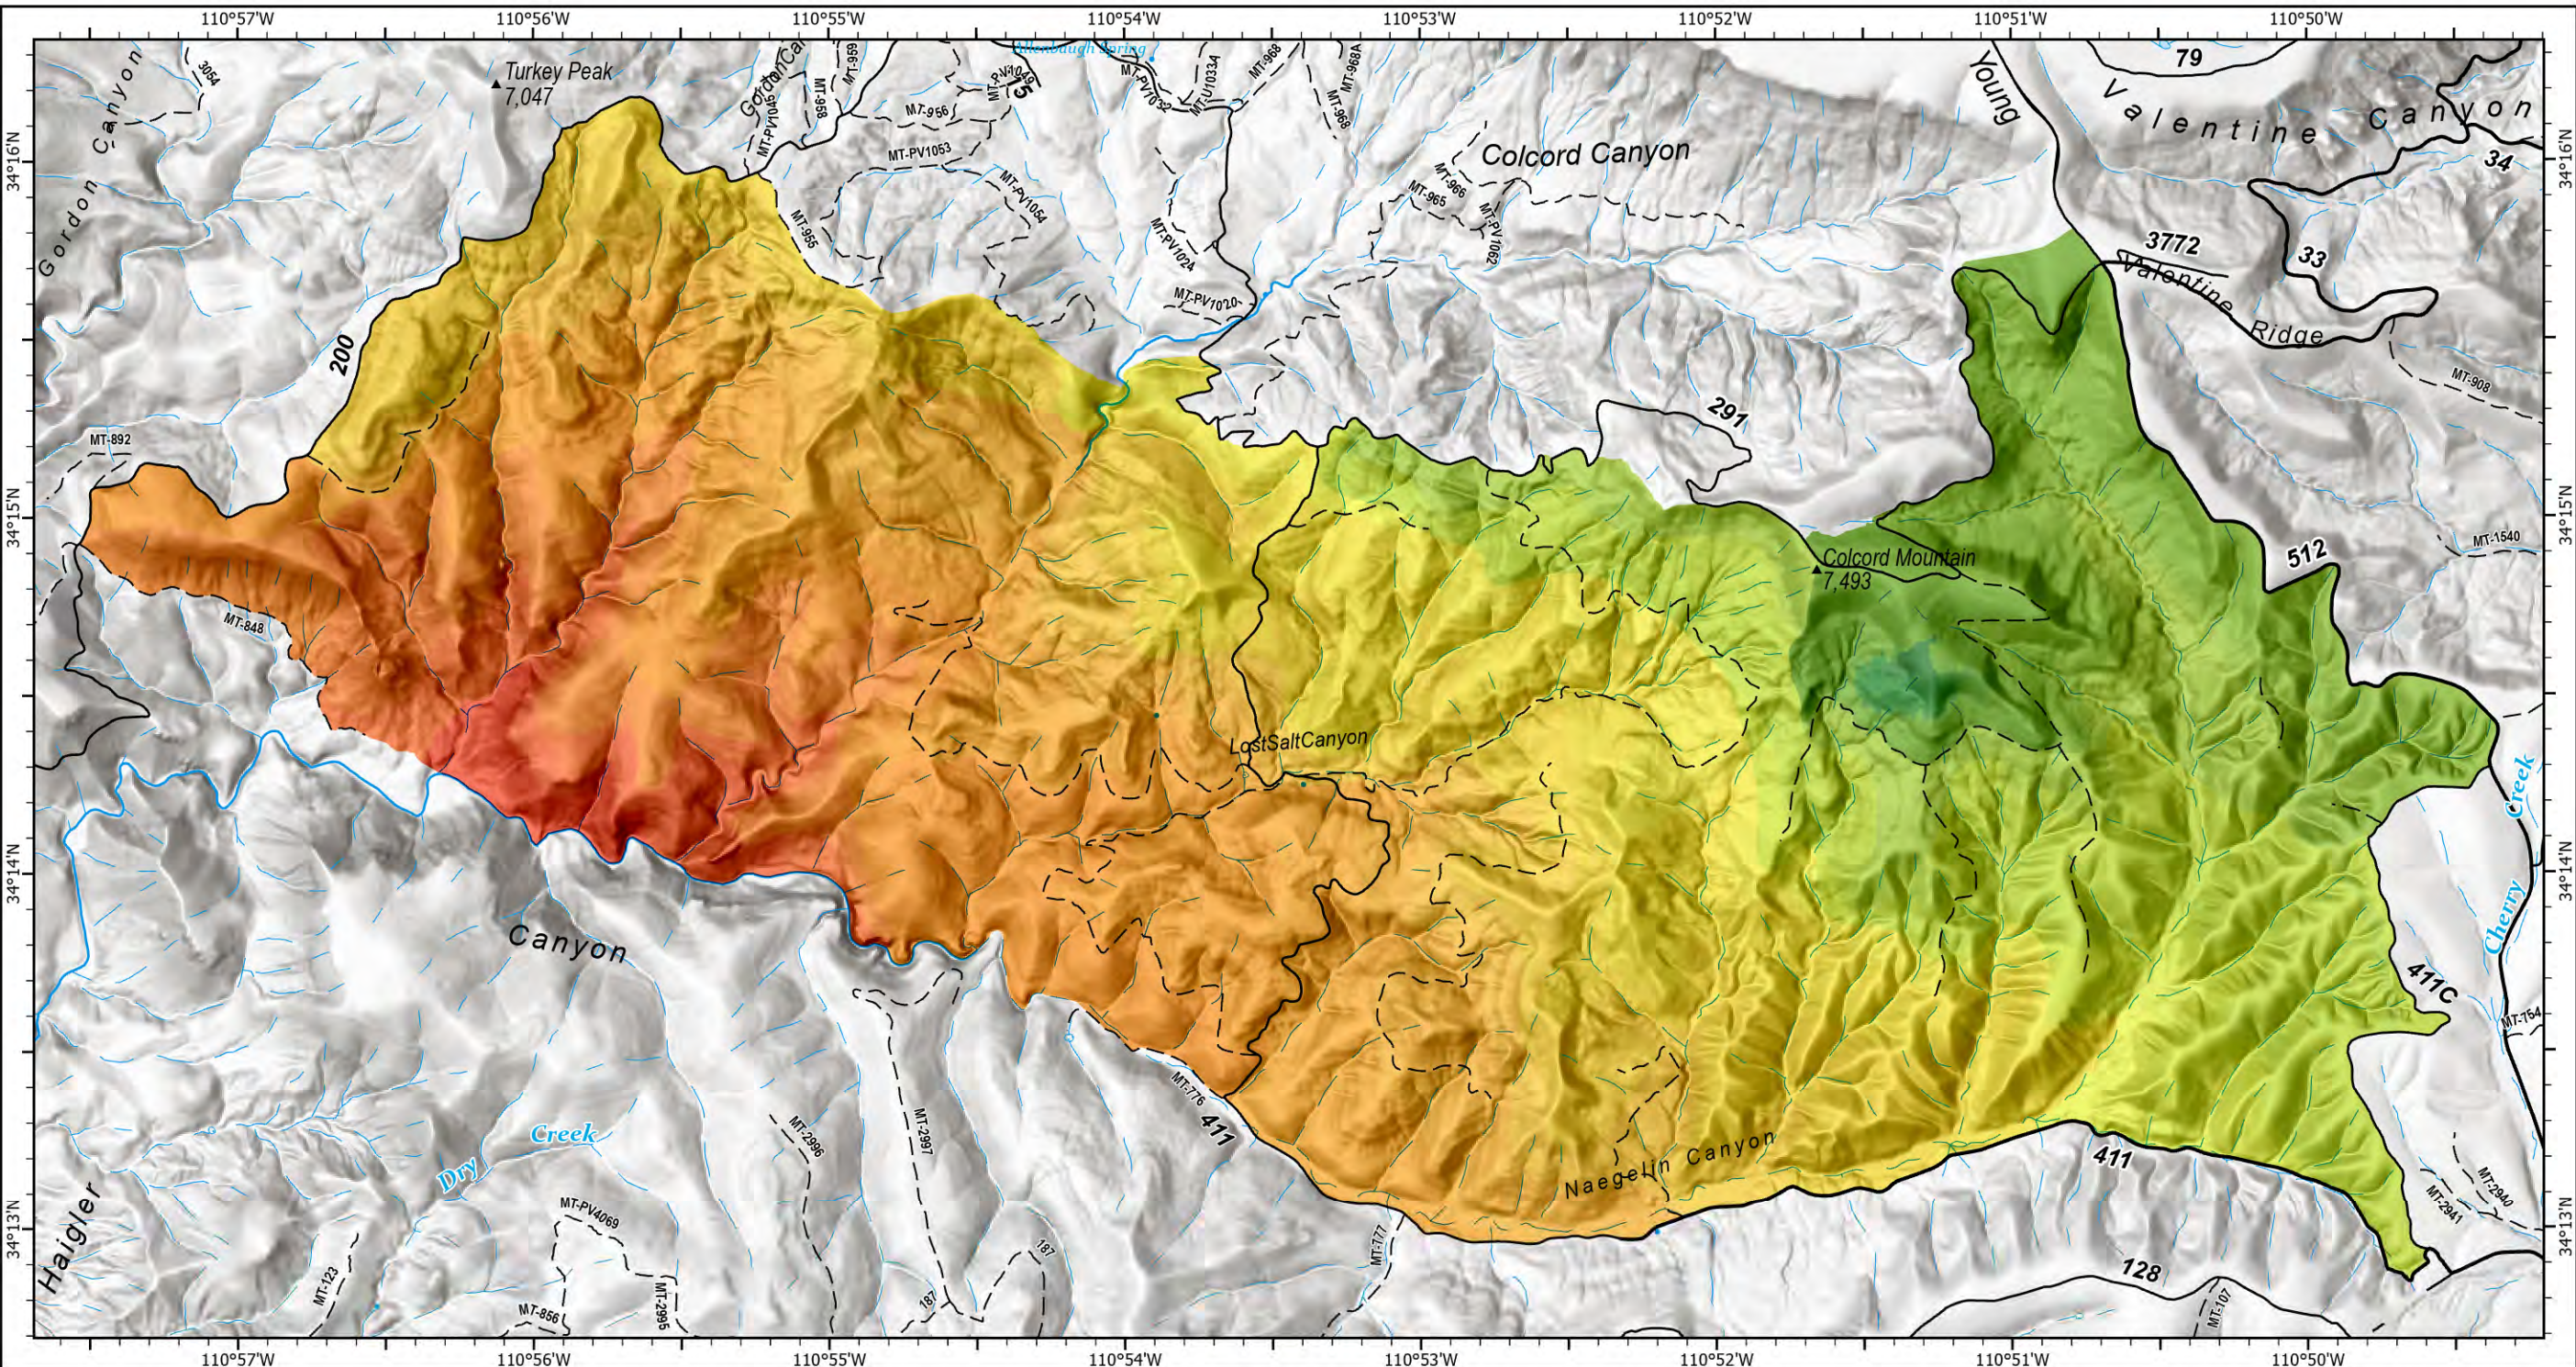

PROGRESSION

Valentine Fire
AZ-TNF-1315
10/3/2023

9,644 acres at 10/2/2023 @ 2000

Date | Total Acres | Change

8/19	7ac	+7ac
8/21	11ac	+4ac
8/30	26ac	+15ac
8/31	35ac	+9ac
9/2	37ac	+2ac
9/4	50ac	+13ac
9/5	303ac	+253ac
9/6	708ac	+405ac
9/7	955ac	+247ac
9/8	1,089ac	+134ac
9/9	1,491ac	+402ac
9/10	1,577ac	+86ac
9/11	2,515ac	+938ac
9/12	2,672ac	+157ac
9/13	2,790ac	+118ac
9/14	2,843ac	+53ac
9/15	2,881ac	+38ac
9/16	3,242ac	+361ac
9/17	3,996ac	+754ac
9/18	4,614ac	+618ac
9/19	5,300ac	+686ac
9/20	5,626ac	+326ac
9/21	5,902ac	+276ac
9/22	6,500ac	+598ac
9/24	7,223ac	+723ac
9/25	7,724ac	+501ac
9/26	8,492ac	+768ac
9/27	9,015ac	+523ac
9/28	9,220ac	+205ac
9/29	9,425ac	+205ac
9/30	9,541ac	+116ac
10/2	9,644ac	+103ac

Total Fire Acres

Miles 0.5 1
Kilometers 0 0.5 1

1:36,000 - Tonto GIS - 10/3/2023 0754
Acres from IR and GPS
North American 1983 Datum, Lat/Long Grid