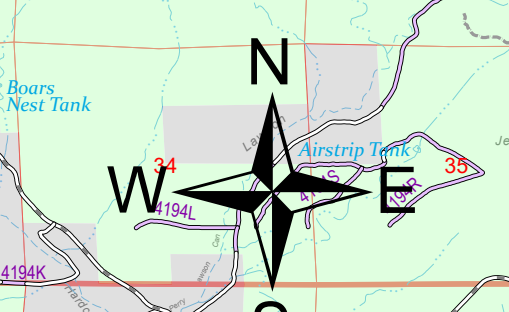

Transportation

Antone
NM-GNF-000210
06/11/2024 DAY

3604 acres at 06/10/2024 at 1700hrs

- Primary Access
- Helispot
- Division Break
- Drop Point
- Camp
- Planned Road as Line
- Wildfire Daily Perimeter
- Antone Proposed Perimeter
- Continental Divide NST
- Developed Trail
- Motorized Use Trail-ATV
- Natural Decom Trail
- Highway
- Improved Road, Paved
- Improved Road, Gravel
- Improved Road, Dirt
- Road, High Clearance
- Administrative Road
- Private Road
- Closed Road
- Decommissioned Road
- USFS Ranger District
- US Forest Service
- Bureau of Land Mgmt.
- Private
- State
- Ranger District Office

QUEMADO

Div A

Div Z

M. Cruz
6/11/2024 1026
Acres from GPS
WGS 1984 Datum, LatLong Grid