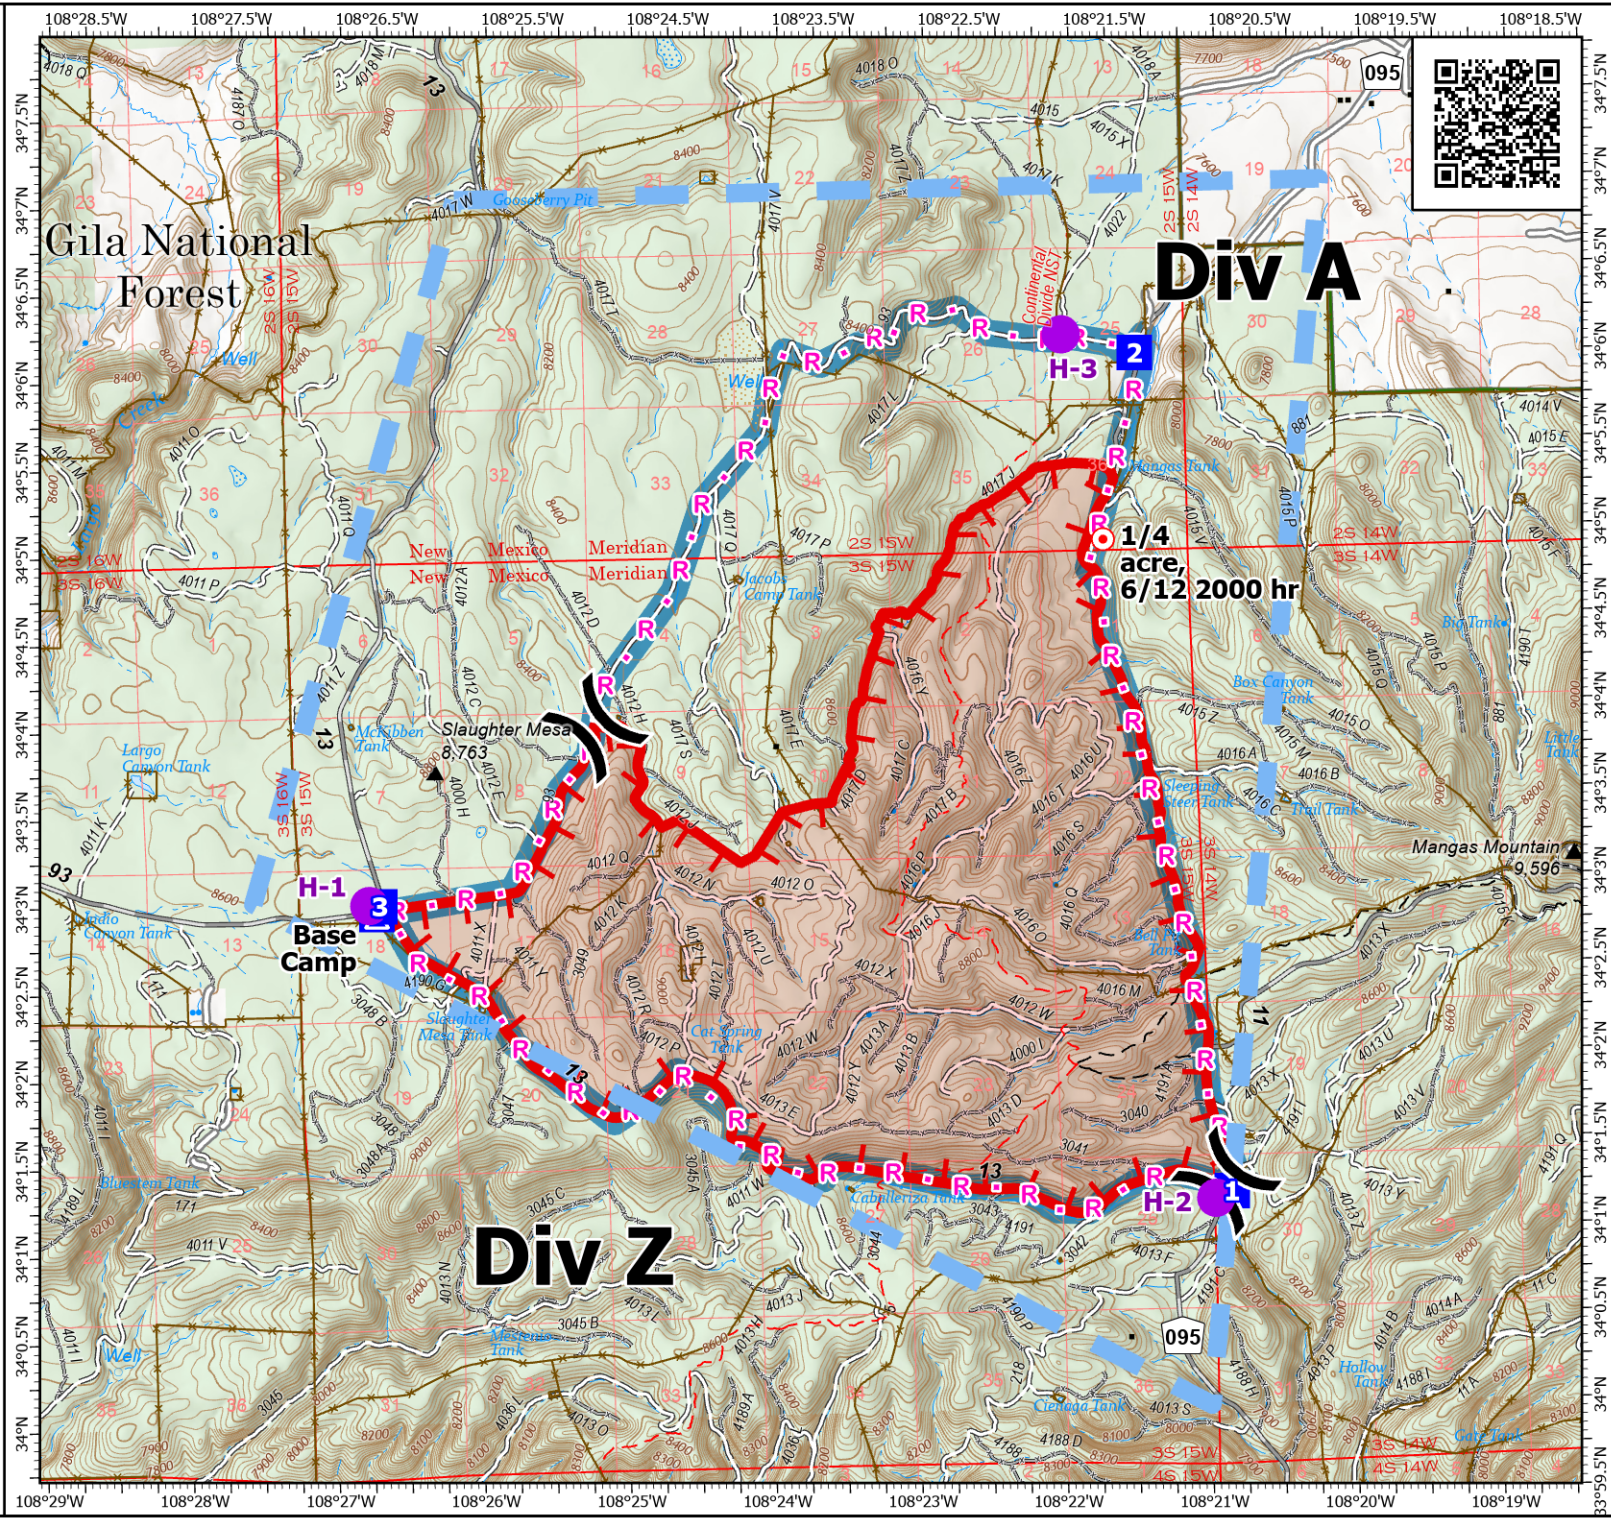

IAP

Antone
NM-GNF-000210

6/13/2024 Day

8,717 acres at 6/12/2024 2000 hr

- Structure
- Helispot
- Division Break
- Drop Point
- Camp
- Hot Spot - Spot Fire
- Planned Road as Line
- Temporary Flight Restriction
- Uncontained
- Wildfire Daily Fire Perimeter
- Primary Strategic Line
- Secondary Dirt
- Gravel Road
- Dirt Road
- Unimproved Road
- Forest Service Roads Closed
- Trail
- National Designated Trail
- Fence
- Forest Service Land
- State Lands

1:80,000 | RIST 2024 | 6/12/2024 1943
Acres from Handsketch
North American 1983 Datum, Lat/Long Grid

Gila National Forest

Div A

Div Z

1/4 acre,
6/12 2000 hr

Base Camp

H-1

H-2

H-3

Mangas Mountain
9,596

Slaughter Mesa
8,763