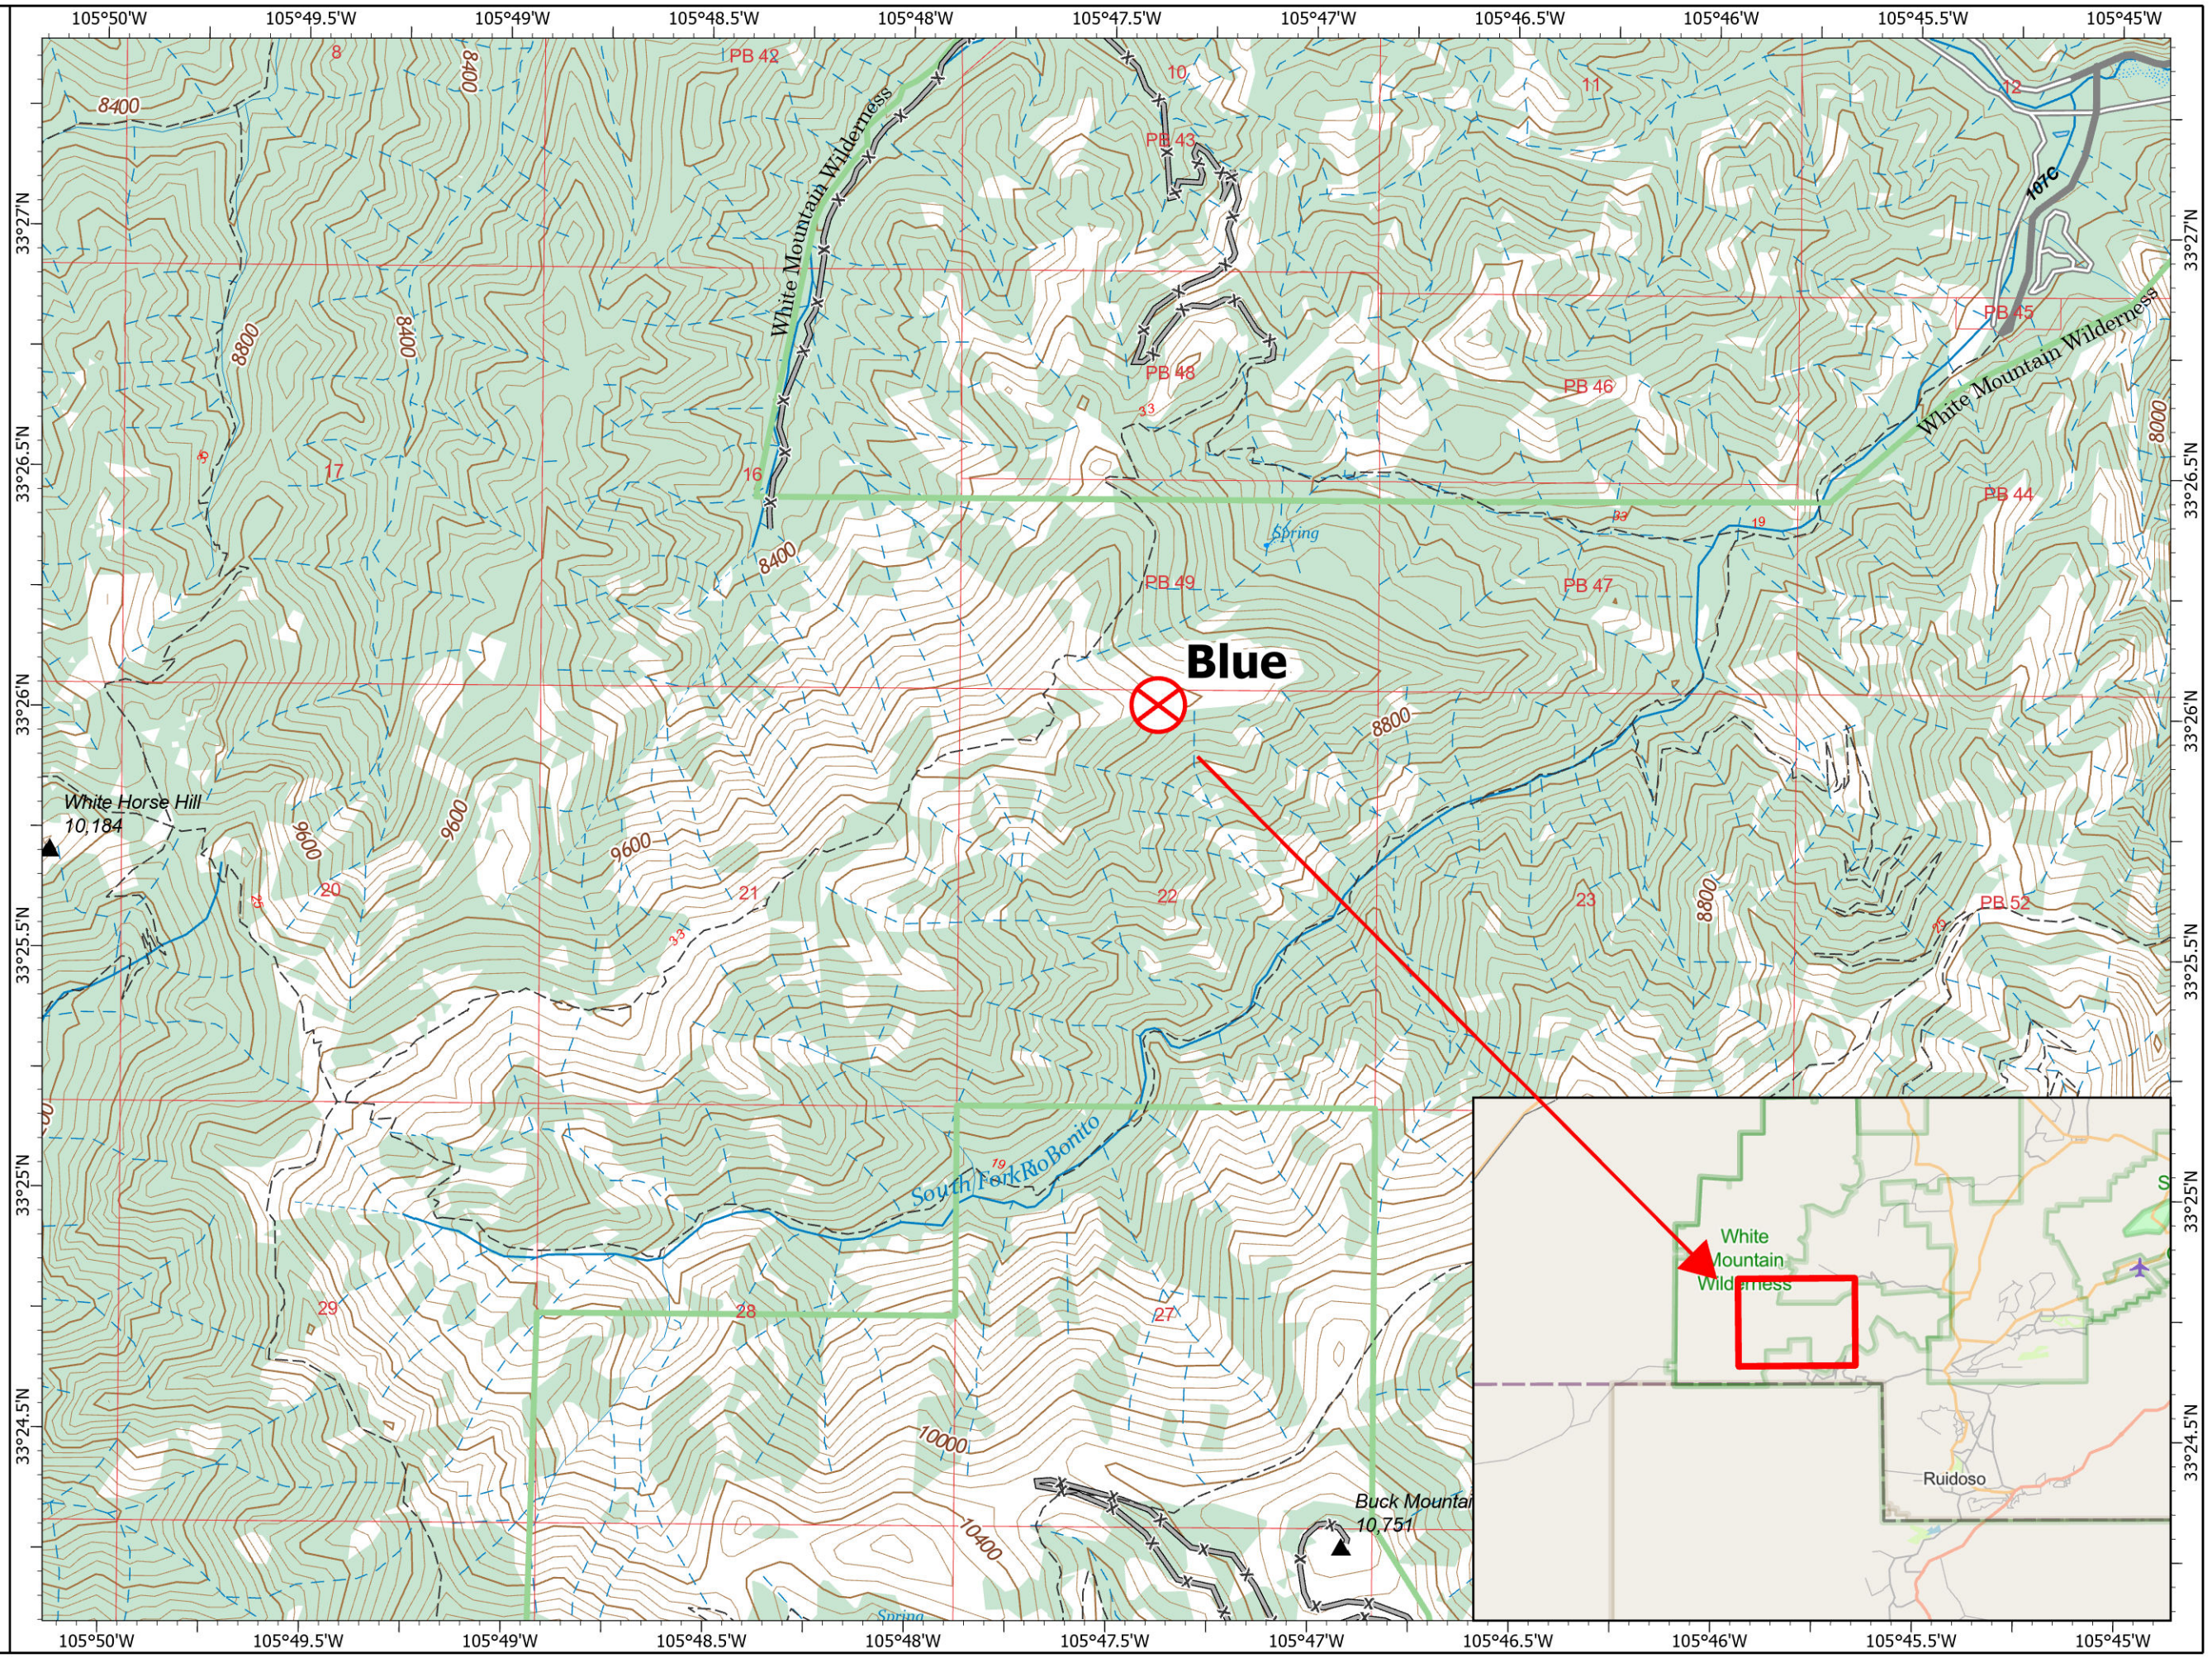

Public Information

Blue
NM-LNF-000225
05/18/2024

⊗ Fire Origin

1:24,000 | 5/18/2024 0741
North American 1983 Datum. LatLong Grid