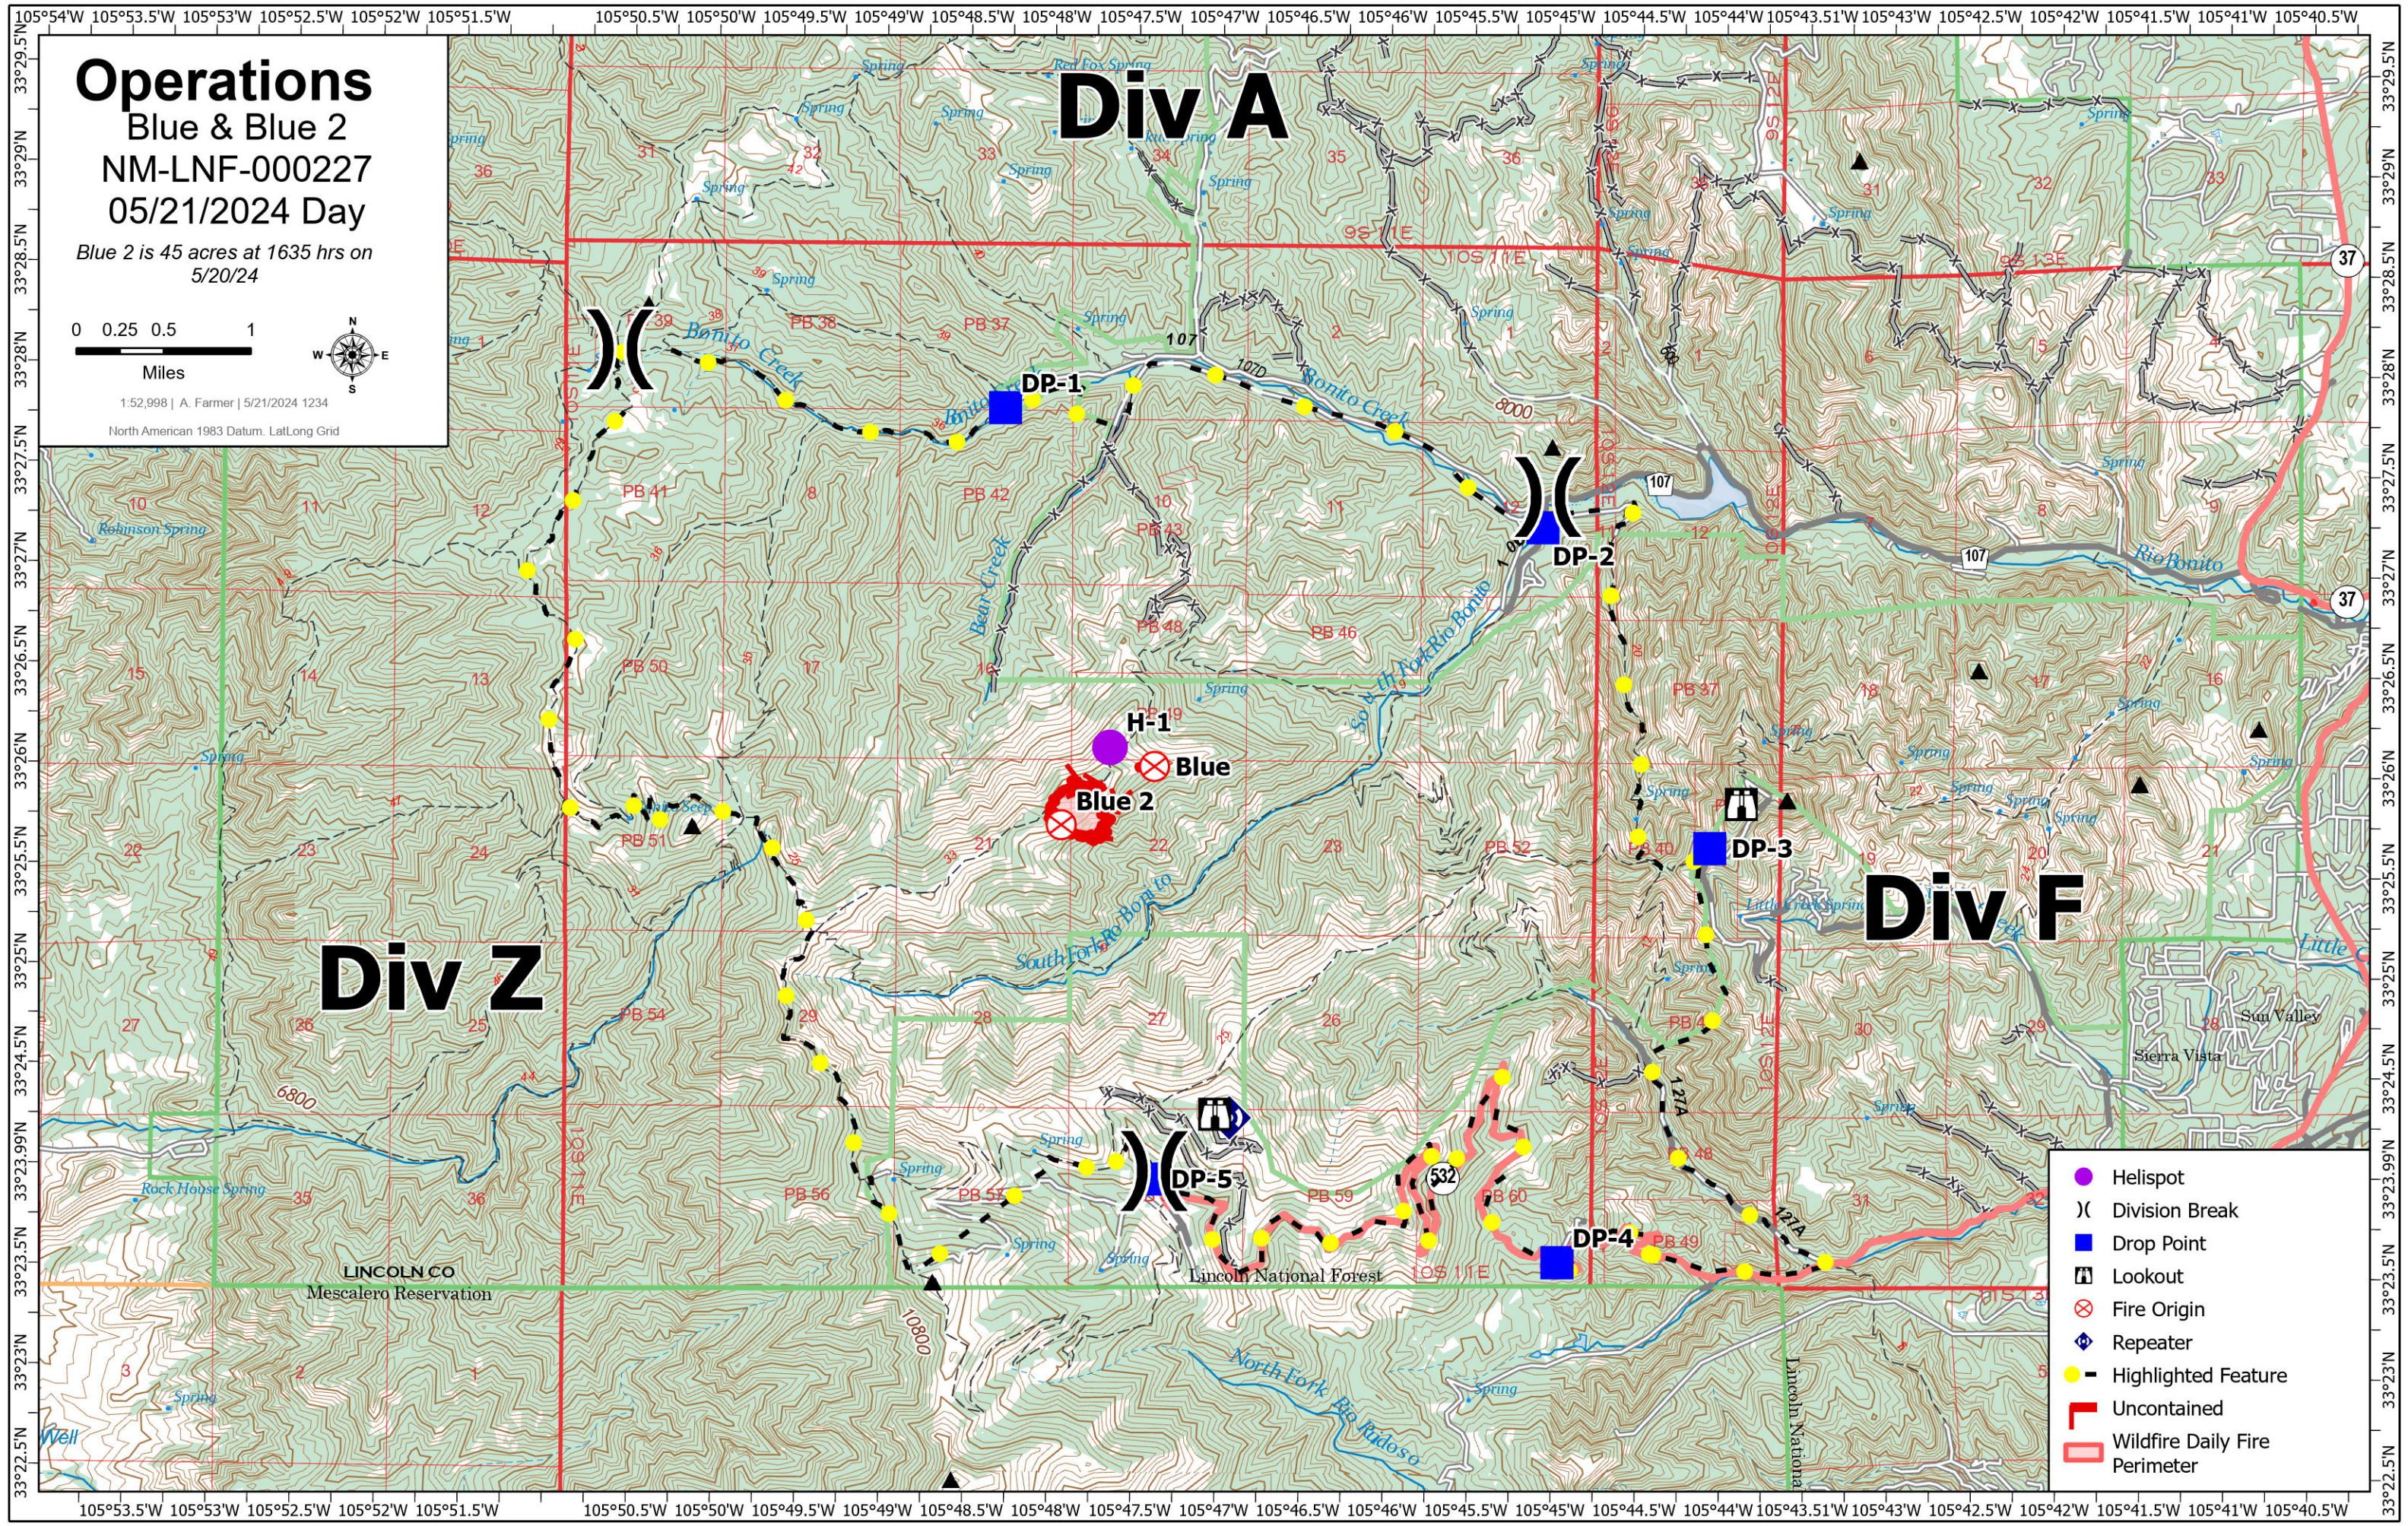

Operations

Blue & Blue 2

NM-LNF-000227

05/21/2024 Day

Blue 2 is 45 acres at 1635 hrs on 5/20/24

1:52,998 | A. Farmer | 5/21/2024 1234

North American 1983 Datum. LatLong Grid

- Helispot
- ⌵ Division Break
- Drop Point
- 🏠 Lookout
- ⊗ Fire Origin
- 📡 Repeater
- Highlighted Feature
- 🔴 Uncontained
- 🔴 Wildfire Daily Fire Perimeter