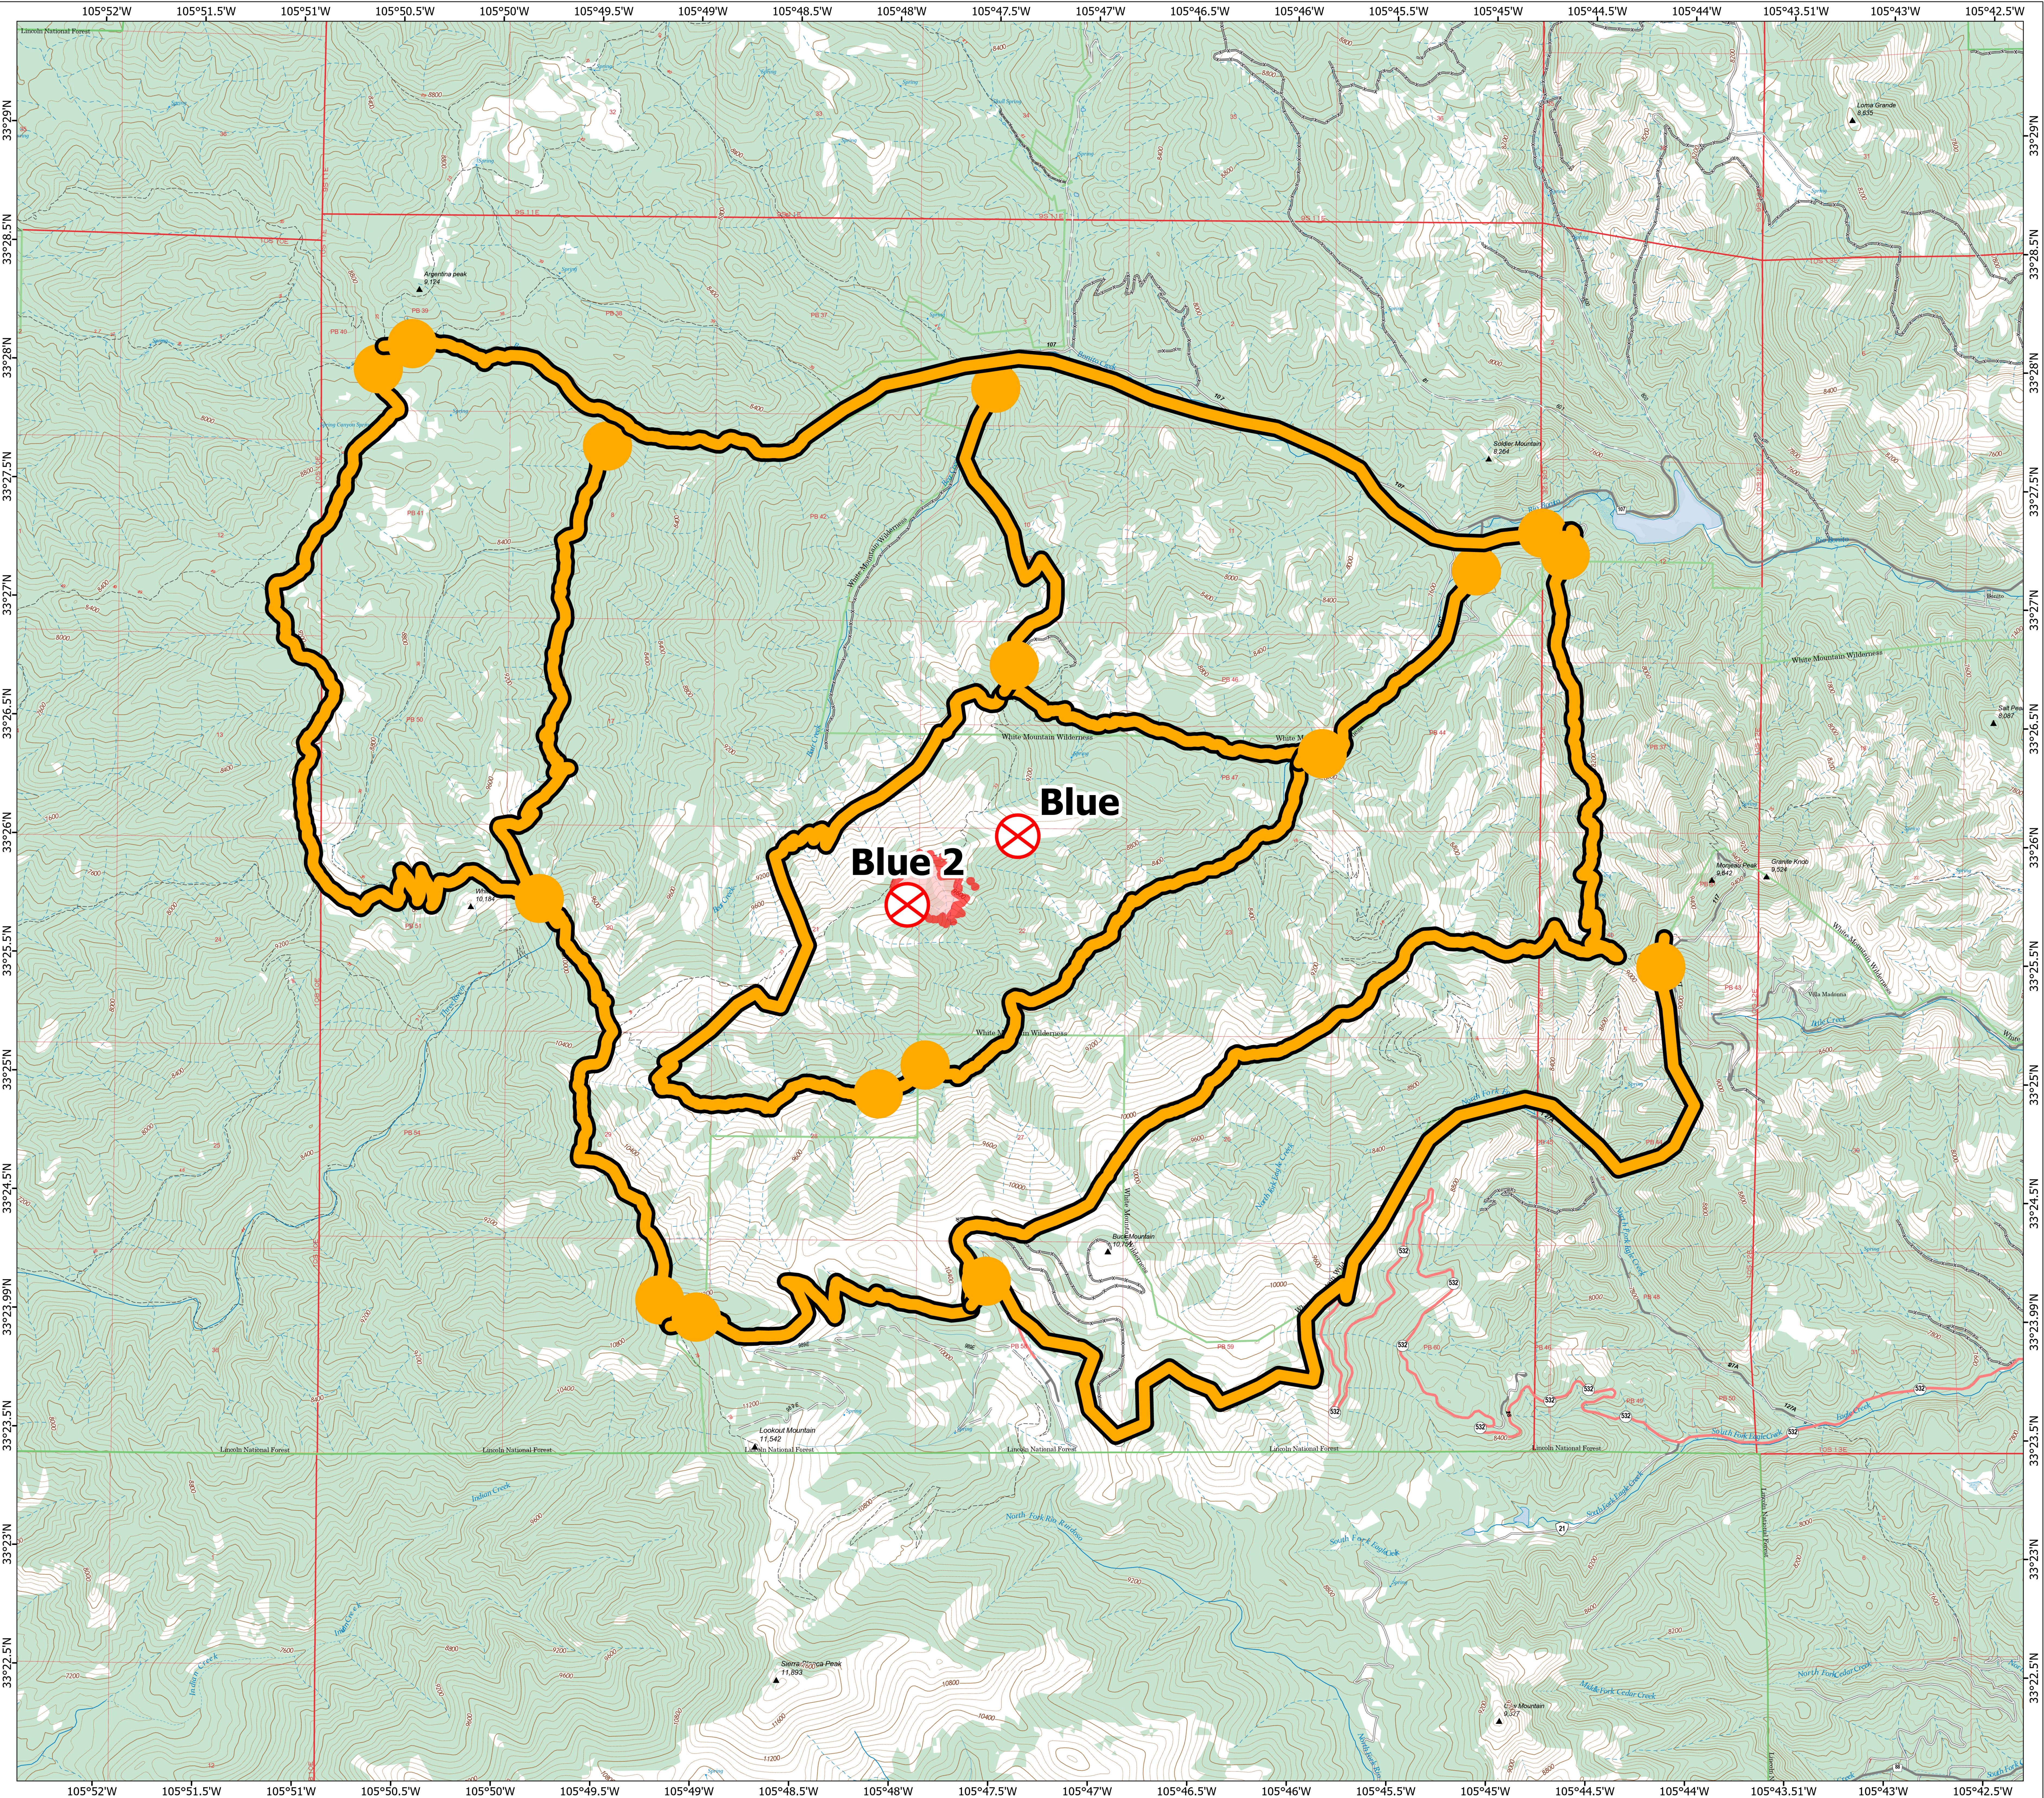

# Public Information

Blue & Blue 2  
NM-LNF-000227  
05/21/2024 Day

Blue 2 is 45 acres at 1635 hrs on  
5/20/24

-  Fire Origin
-  Potential Control Lines
-  Wildfire Daily Fire Perimeter

0 1  
Miles

1:15,985 | 5/21/2024 1125

North American 1983 Datum, Lat/Long Grid