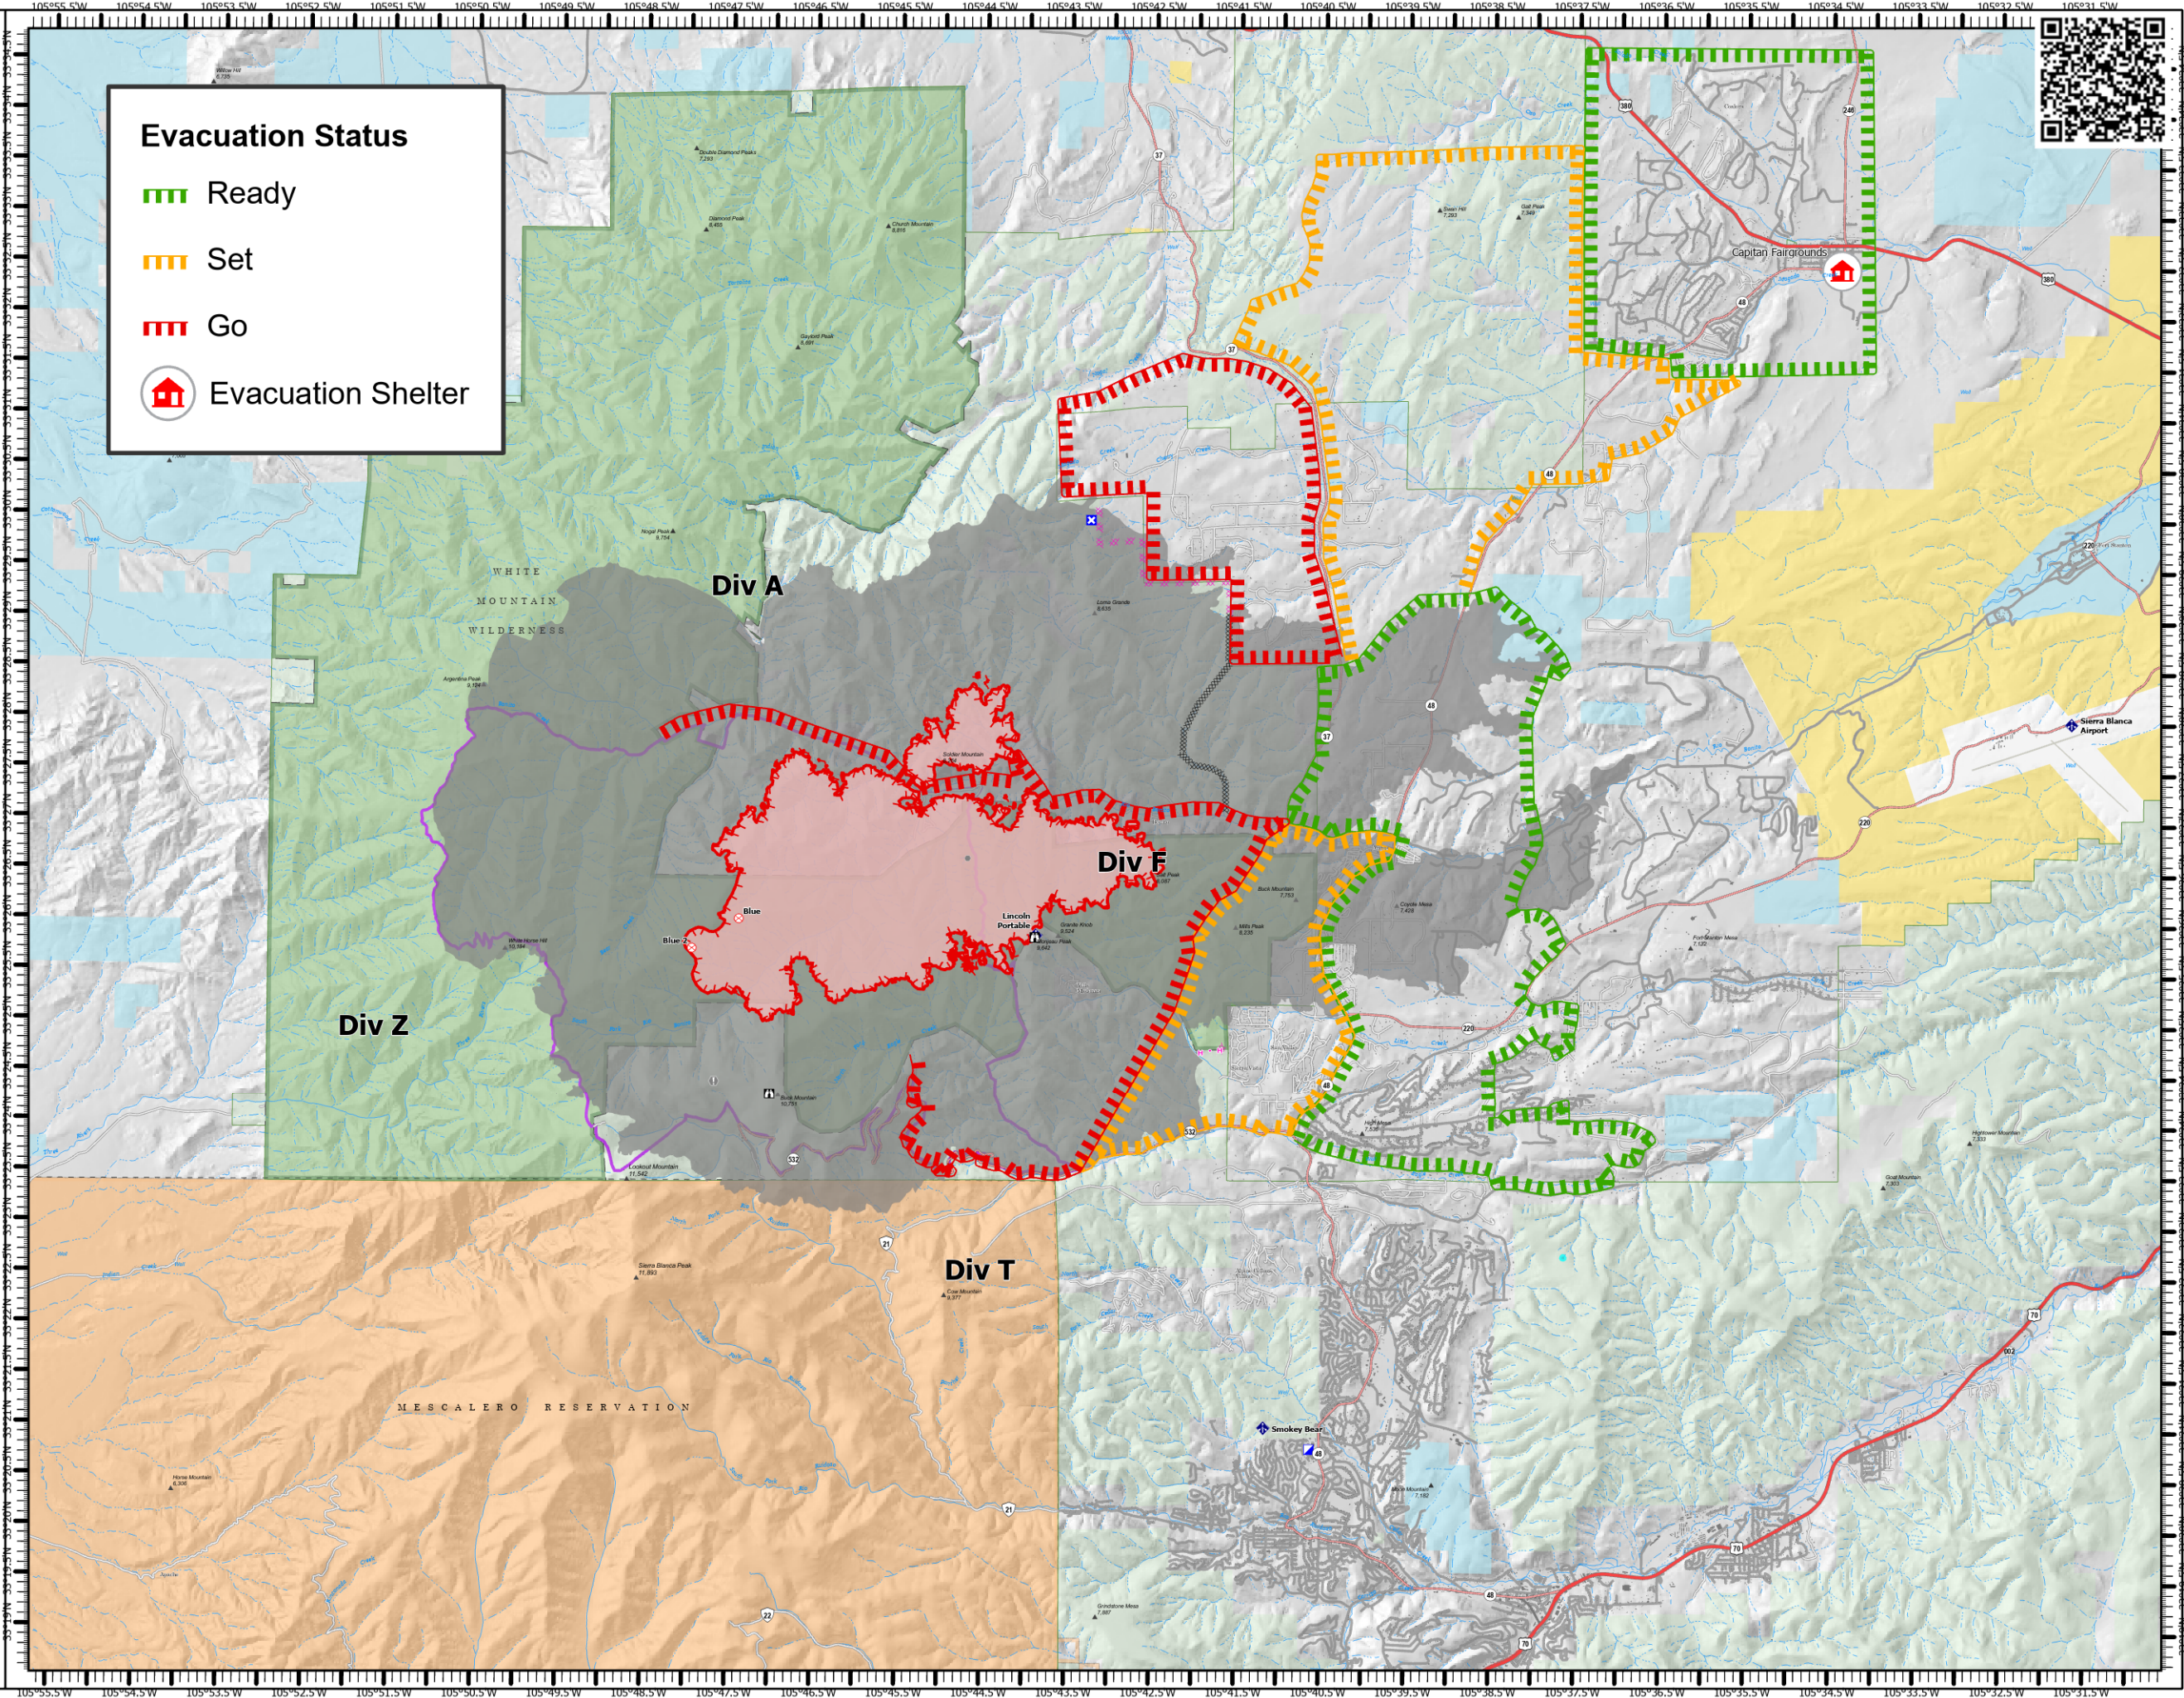

Evacuation

Blue 2
NM-LNF-000227
05/26/2024 Day

6,213 acres at 5/26/2024 0026

- Structure
- Incident Command Post
- Closure
- Lookout
- Fire Origin
- Value at Risk
- Other
- Mobile Weather Unit
- Completed Dozer Line
- Planned Dozer Line
- Planned Hand Line
- Uncontained
- Wildfire Daily Fire Perimeter
- Blue 2 Planning Area
- Primary Highway
- Secondary Highway
- Secondary Paved
- Secondary Dirt
- FS Wilderness Boundary
- Forest Service Land
- Bureau of Land Management Lands
- State Lands
- Little Bear Fire 2012

Evacuation Status

- Ready
- Set
- Go
- Evacuation Shelter

Miles

1:114,545 5/26/2024 0905

North American 1983 Datum. Lat/Long Grid