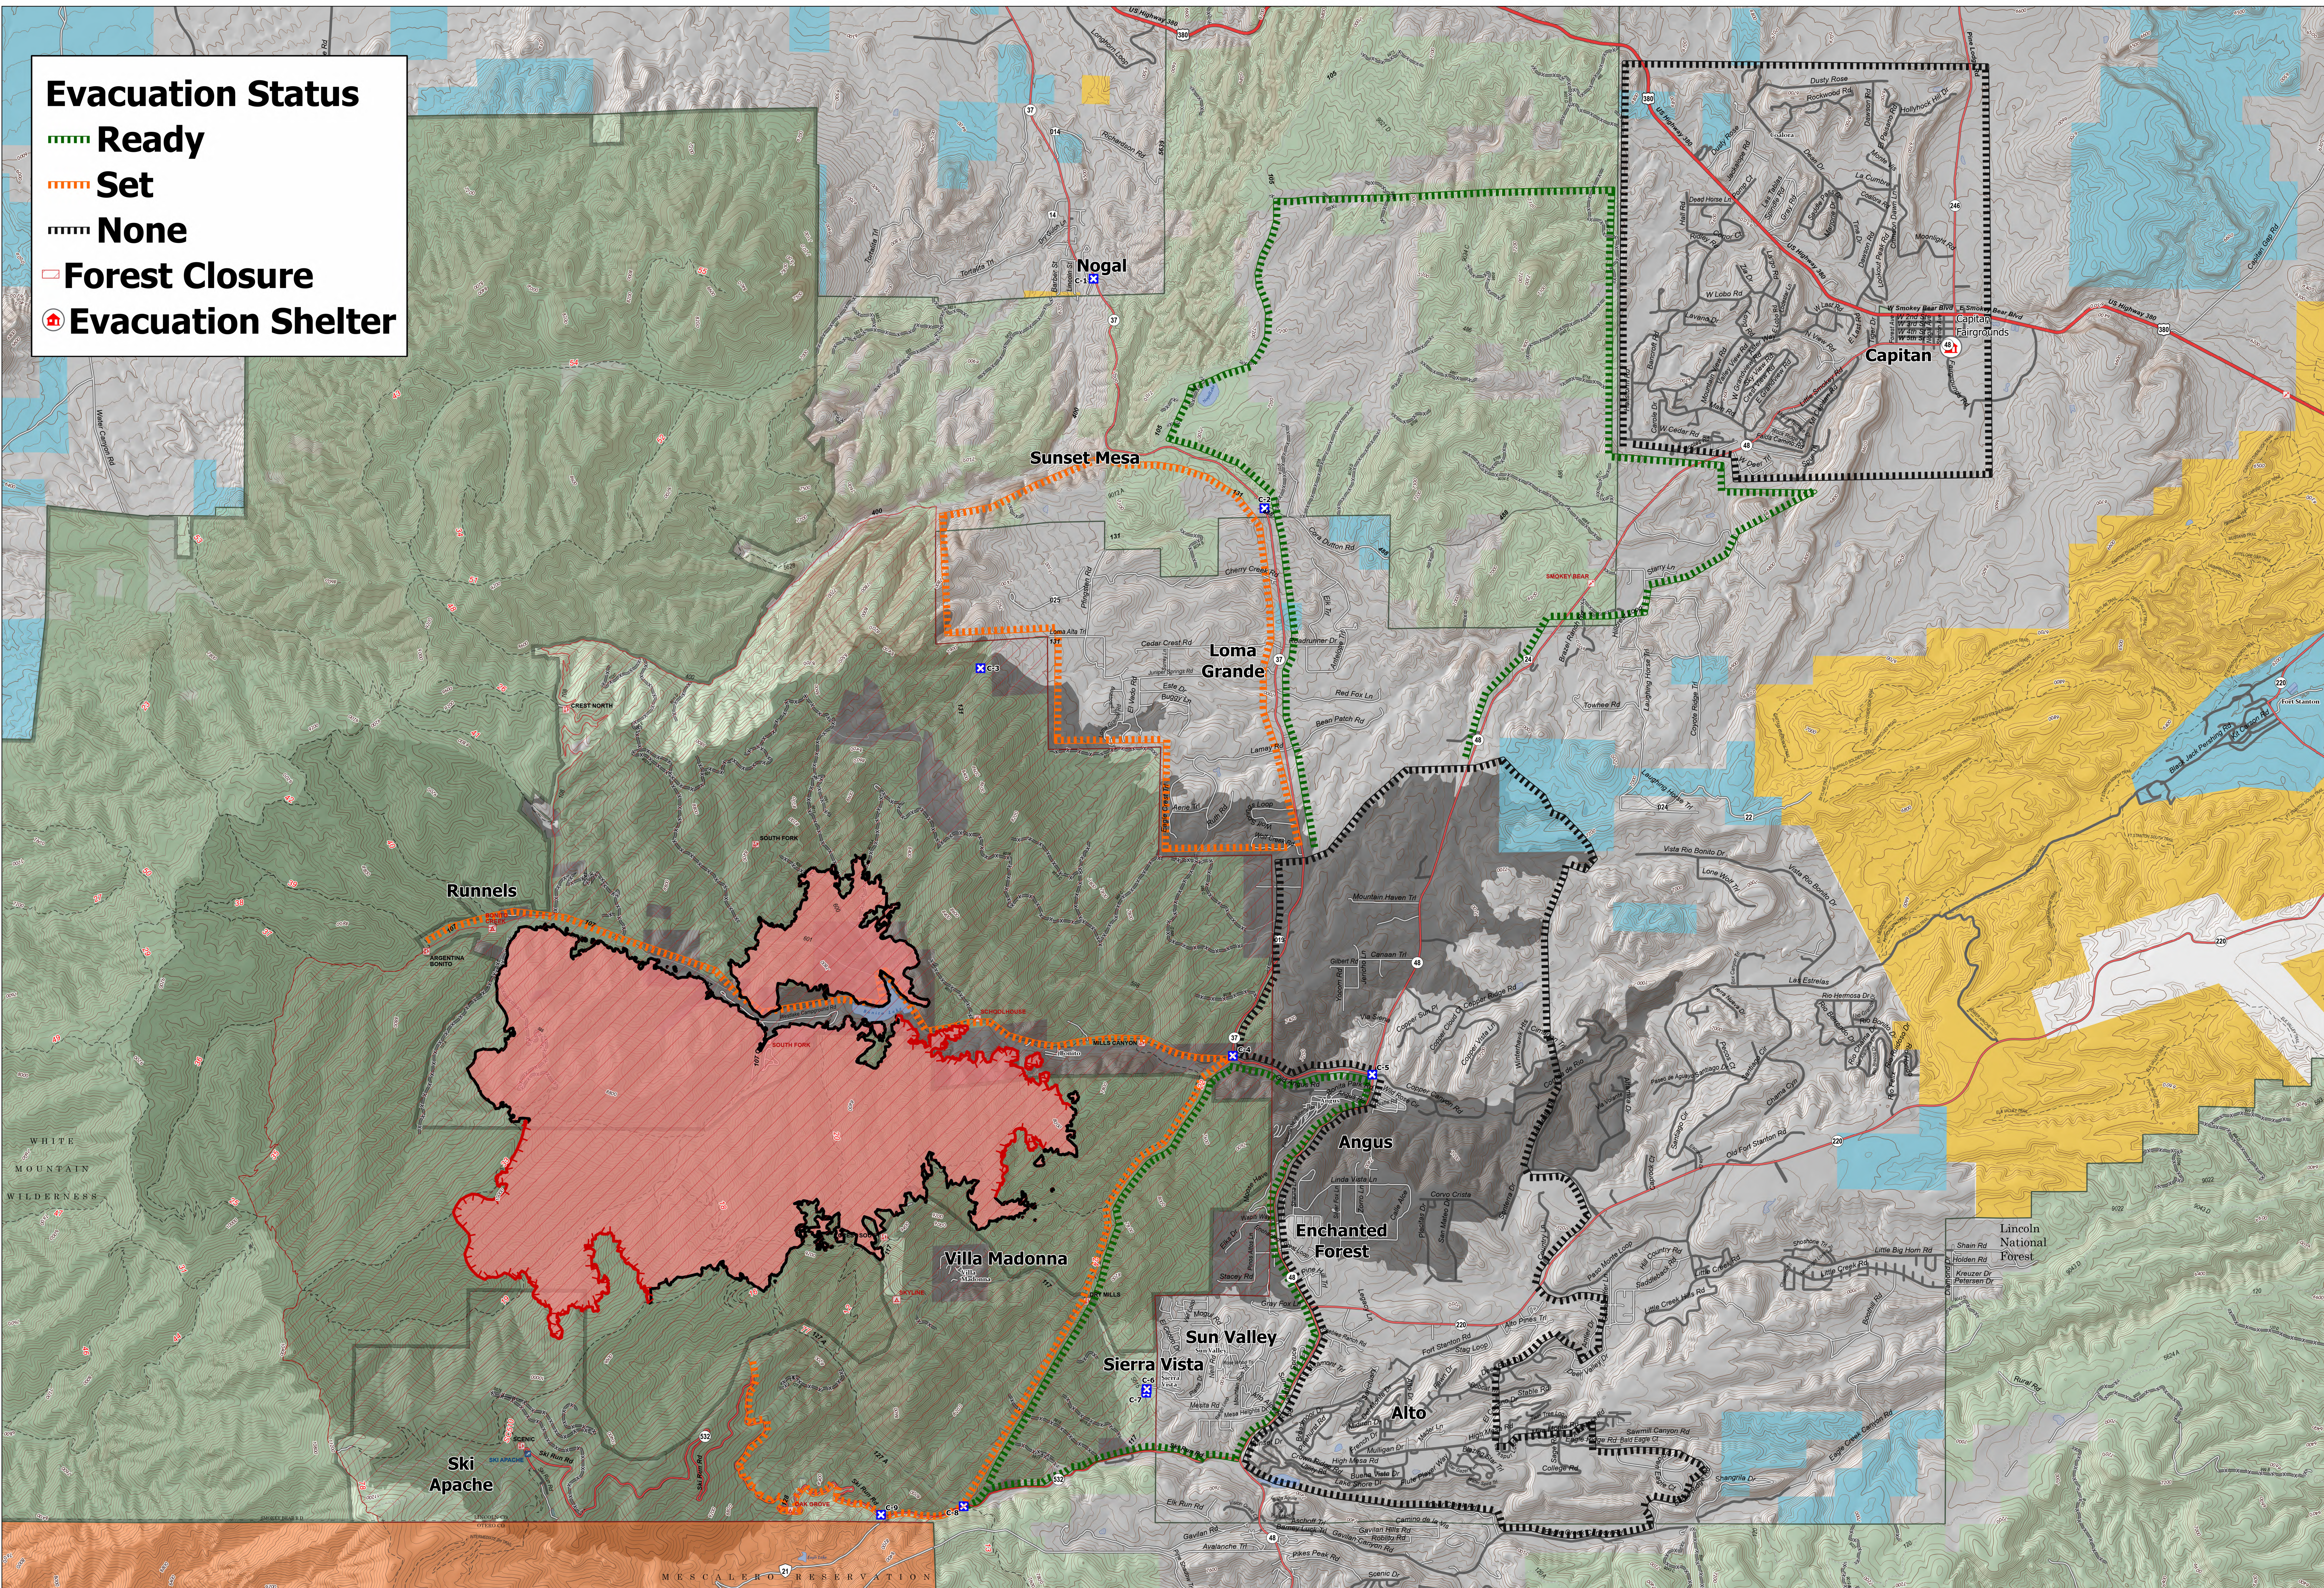

Evacuation Status

- Ready
- Set
- None
- Forest Closure
- Evacuation Shelter

BLUE 2
NM-LNF-000227
06/04/2024 DAY
 7,495 acres
 as of 06/02/2024 2354

- Closure
- Contained
- Uncontained
- Wildfire Daily Fire Perimeter
- Little Bear Fire 2012
- Bureau of Land Management Lands
- State Lands
- Primary Highway

- Secondary Highway
- Secondary Paved
- Secondary Dirt
- Forest Service Roads Closed
- Campground
- Trailhead
- Picnic Site
- Interpretive Site

- Ski Area Alpine
- Forest Closure
- Evacuation Shelter