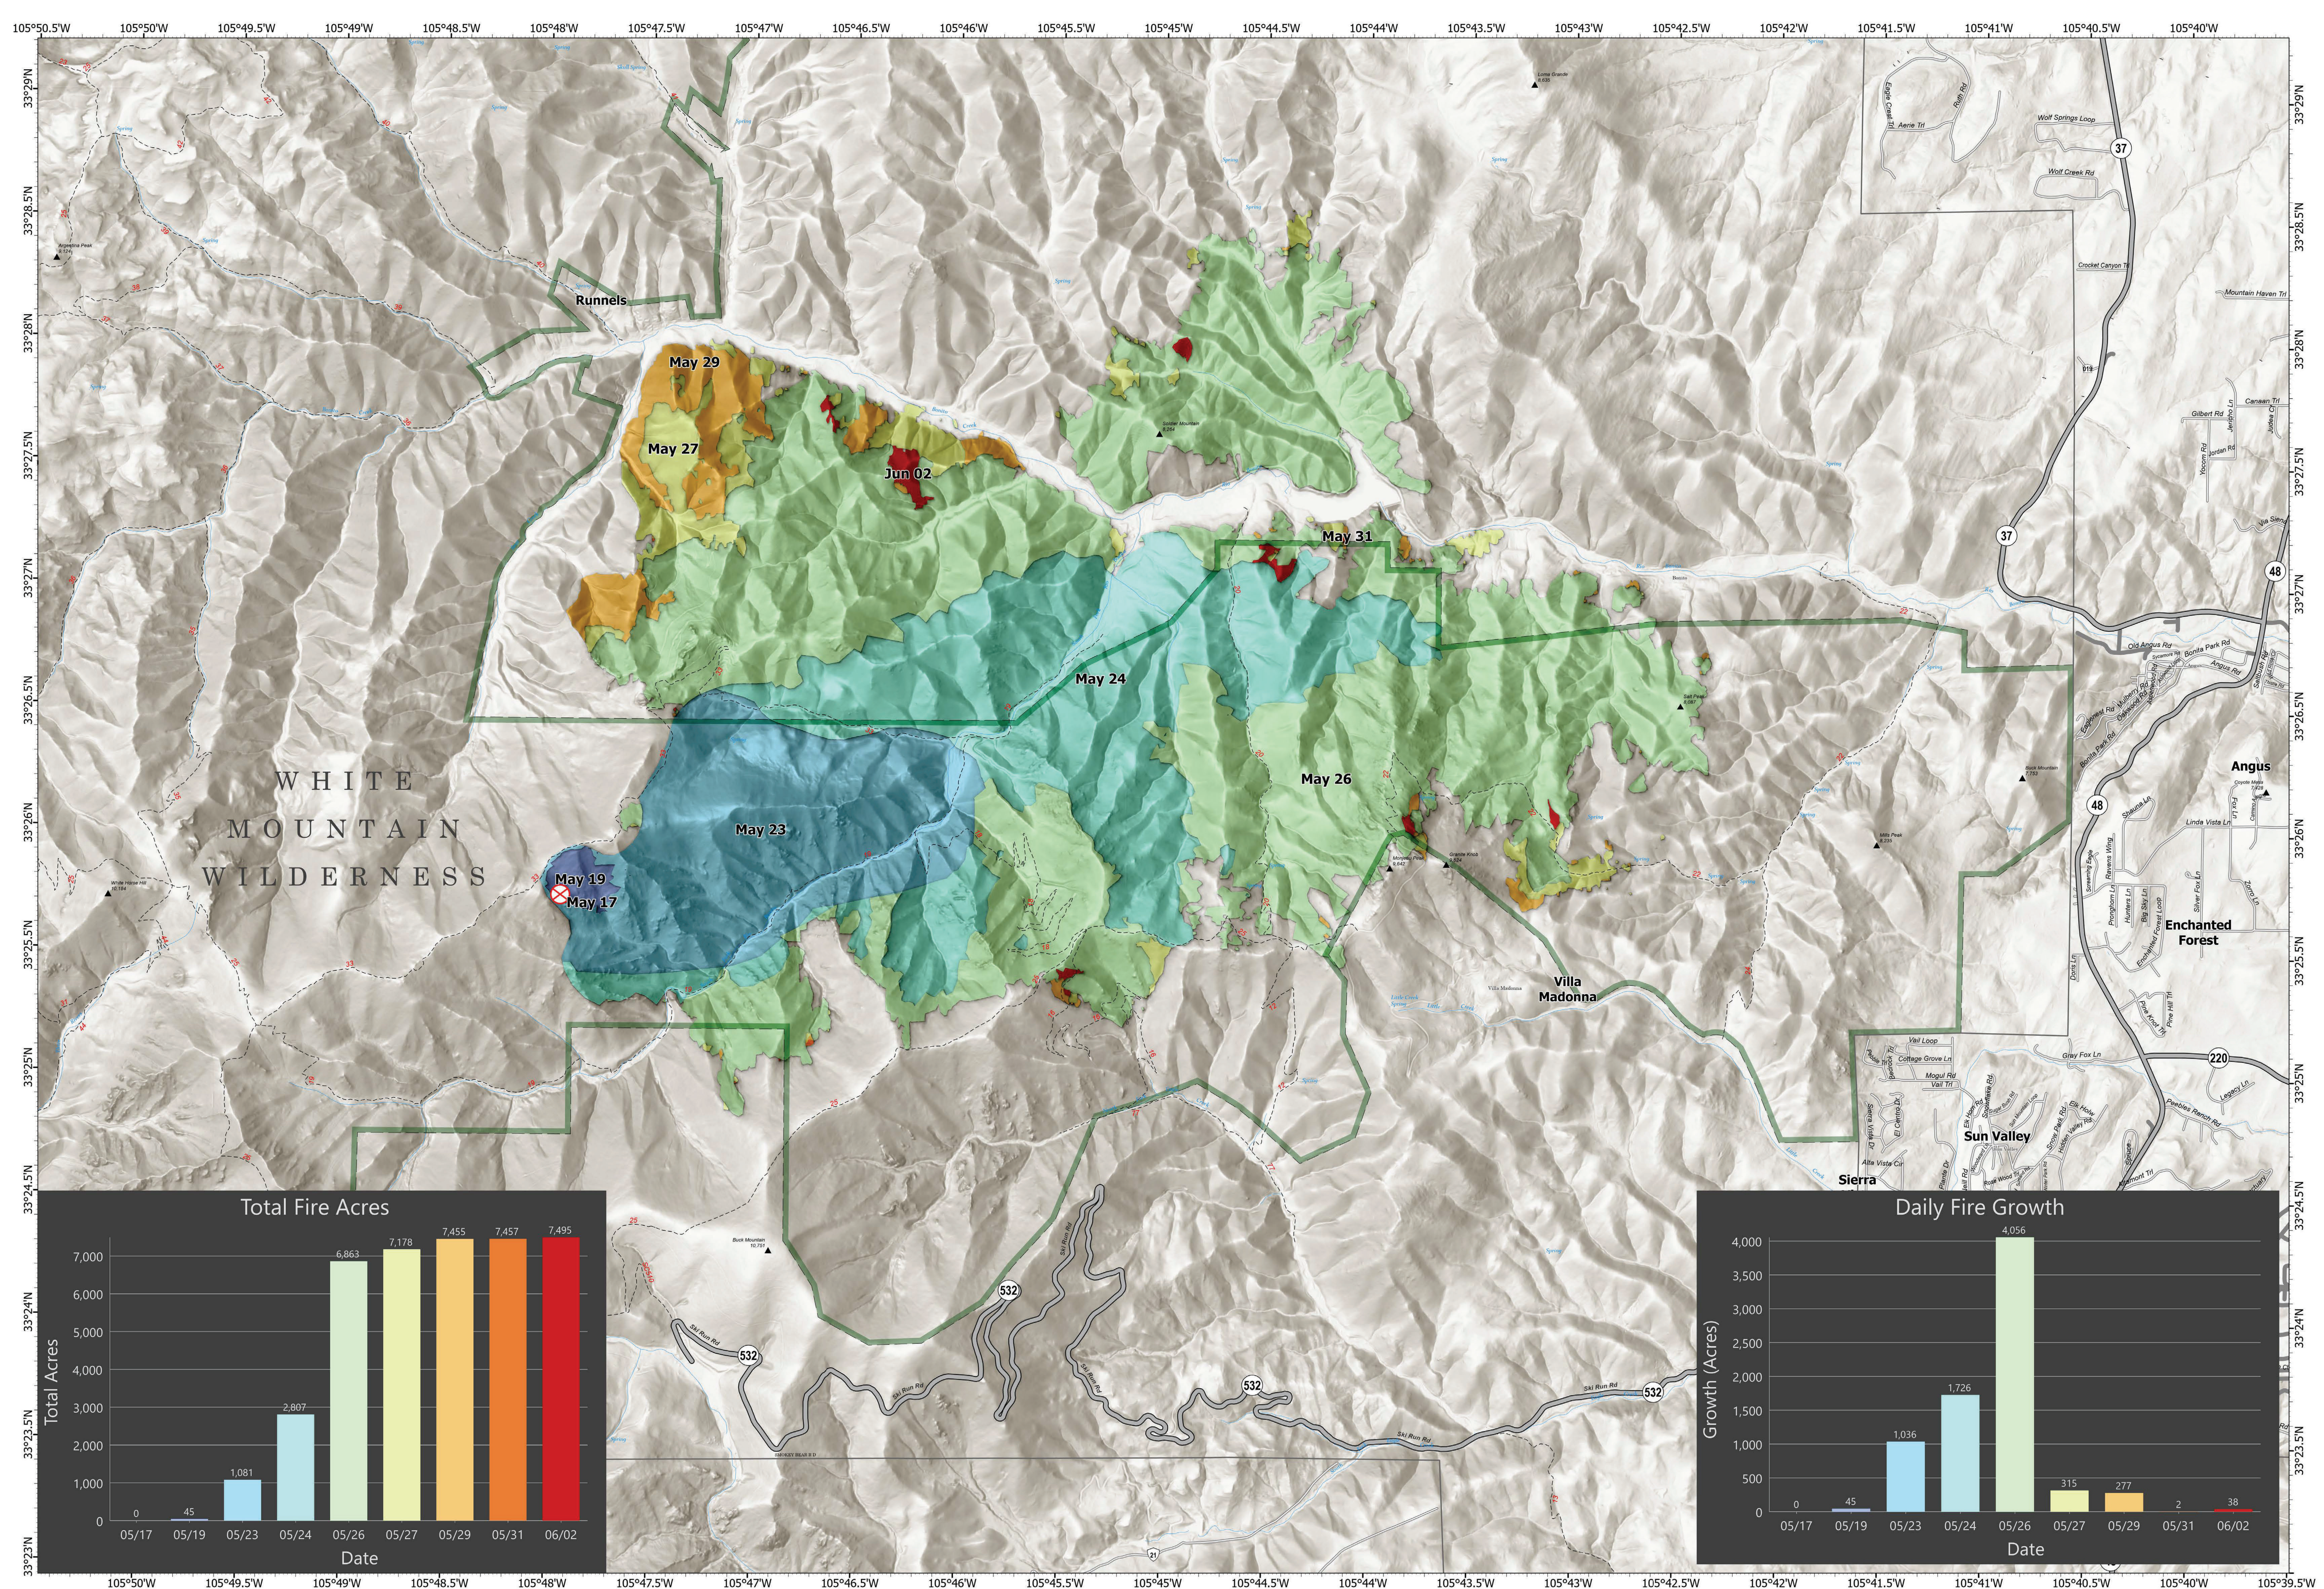

Map created: 6/3/2024 at 2205 hr

BLUE 2
NM-LNF-000227
06/04/2024 DAY
7,495 acres
as of 06/02/2024 2354

- May 17 | 0 Acres | + 0 Acres
- May 19 | 45 Acres | + 45 Acres
- May 23 | 1081 Acres | + 1036 Acres
- May 24 | 2807 Acres | + 1726 Acres
- May 26 | 6863 Acres | + 4056 Acres
- May 27 | 7178 Acres | + 315 Acres
- May 29 | 7455 Acres | + 277 Acres
- May 31 | 7457 Acres | + 2 Acres
- Jun 02 | 7495 Acres | + 38 Acres

⊗ Fire Origin