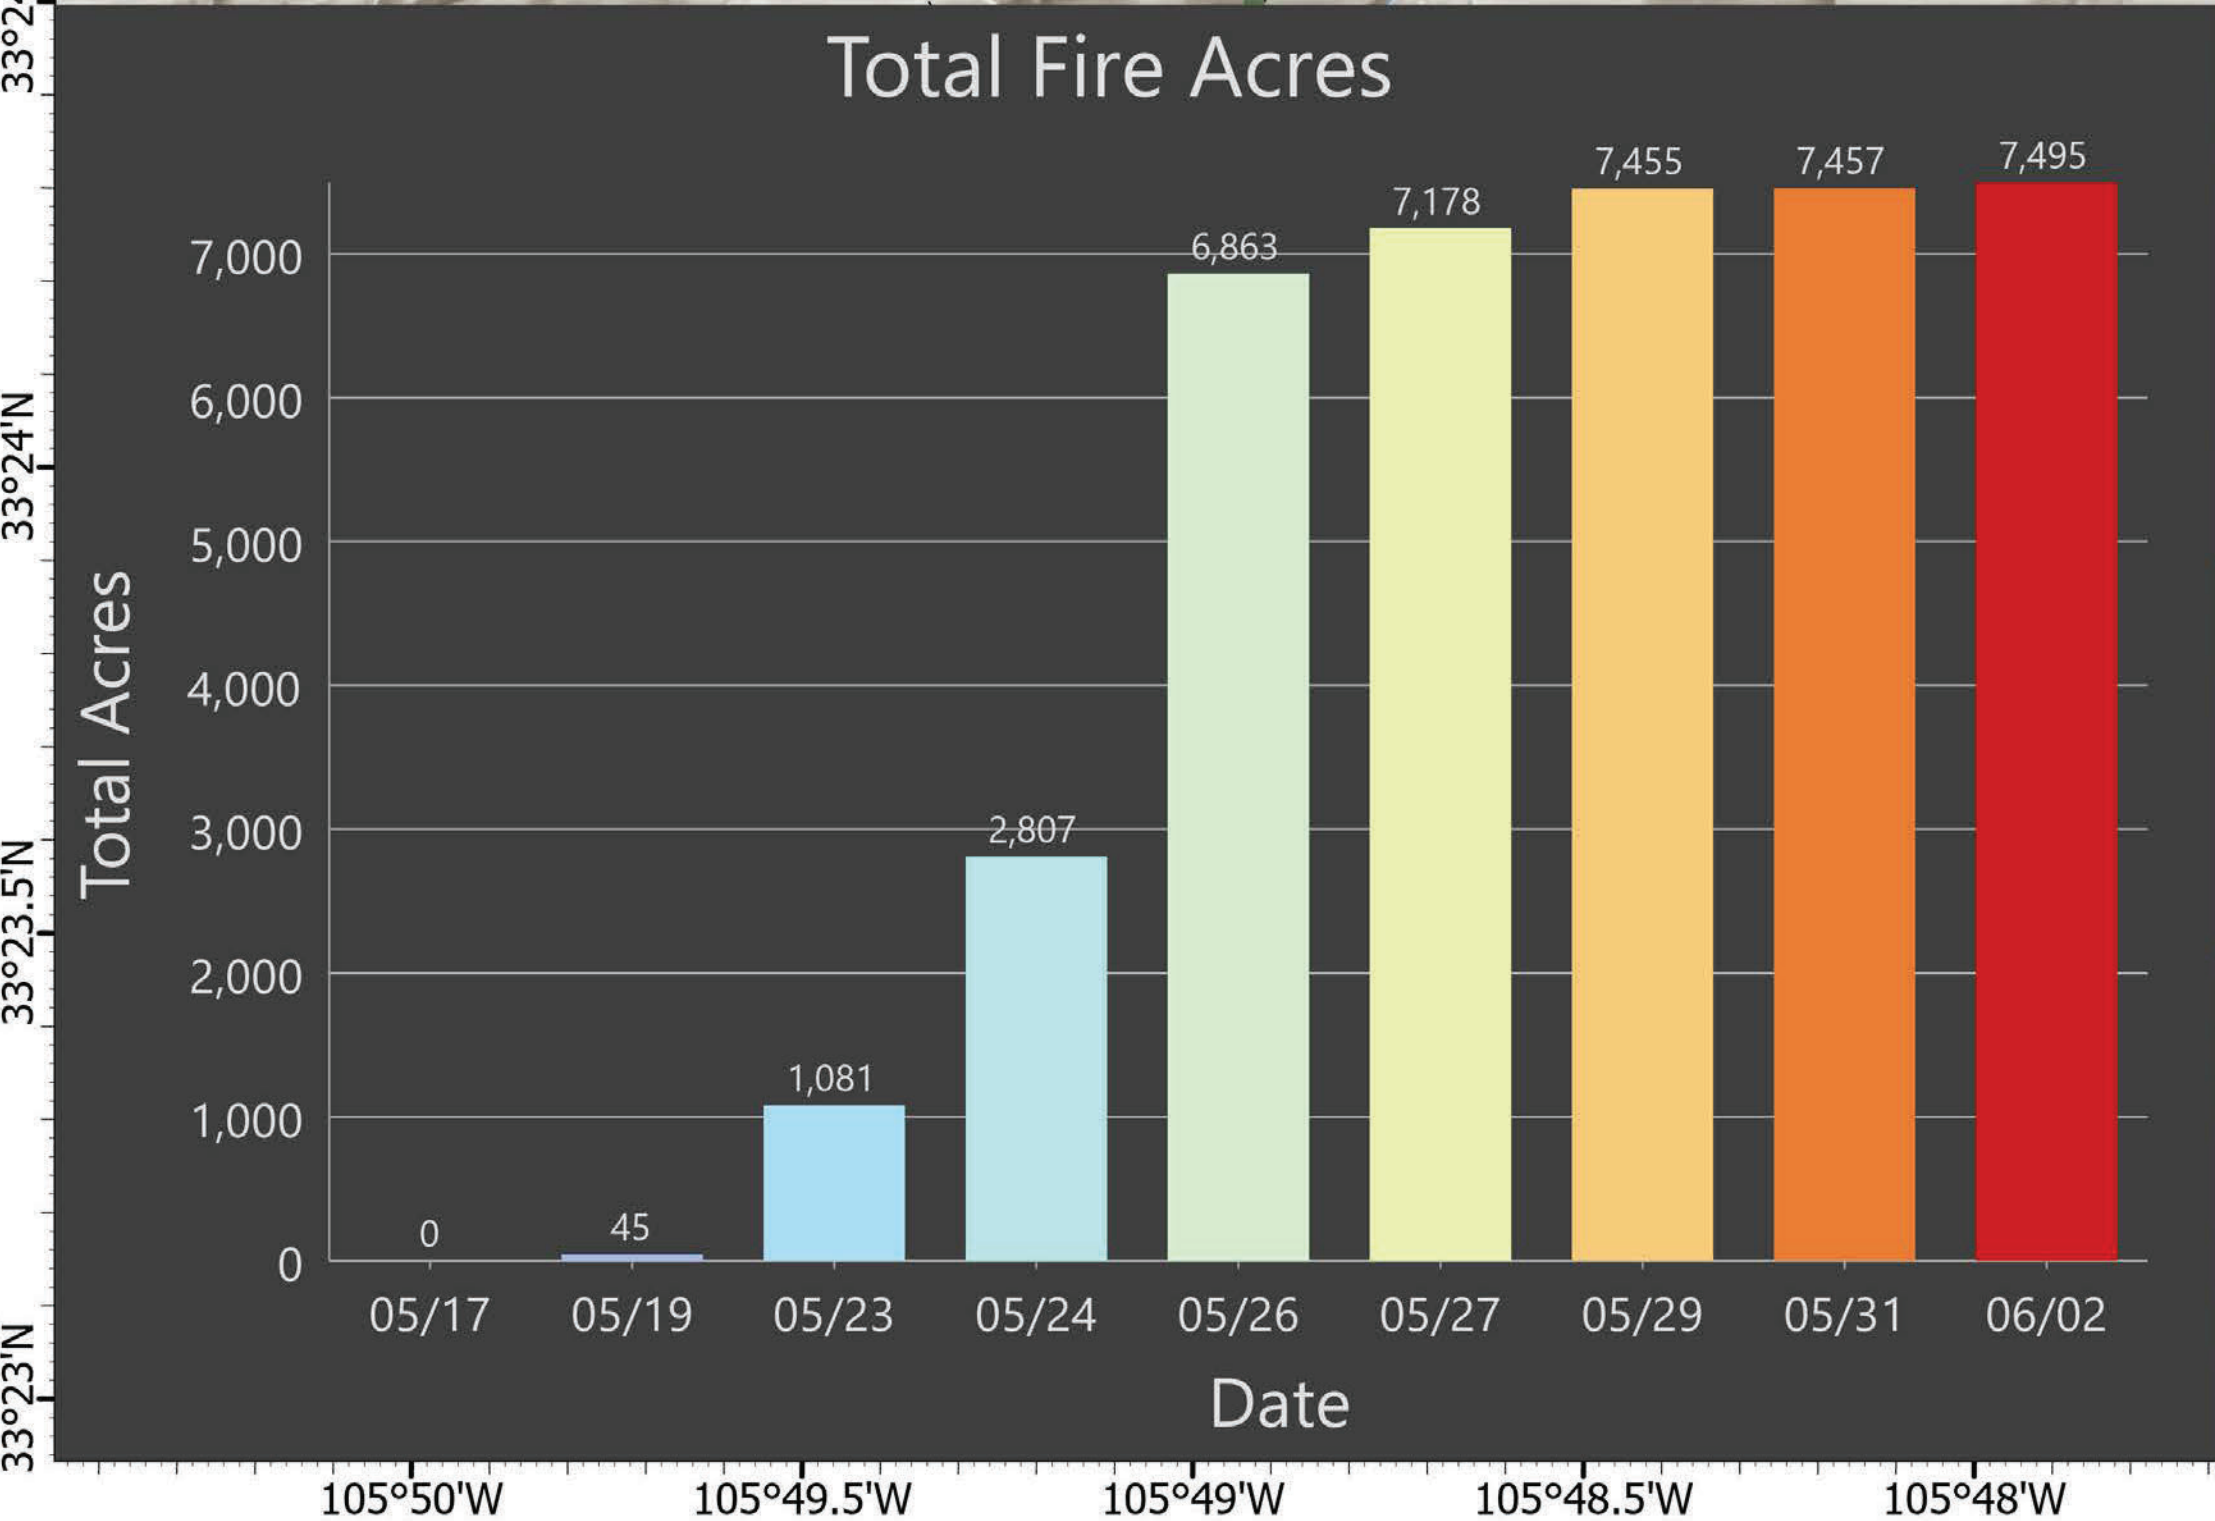

Map created: 6/3/2024 at 2205 hr

BLUE 2
NM-LNF-000227
06/04/2024 DAY
7,495 acres
as of 06/02/2024 2354

- May 17 | 0 Acres | + 0 Acres
- May 19 | 45 Acres | + 45 Acres
- May 23 | 1081 Acres | + 1036 Acres
- May 24 | 2807 Acres | + 1726 Acres
- May 26 | 6863 Acres | + 4056 Acres
- May 27 | 7178 Acres | + 315 Acres
- May 29 | 7455 Acres | + 277 Acres
- May 31 | 7457 Acres | + 2 Acres
- Jun 02 | 7495 Acres | + 38 Acres

⊗ Fire Origin