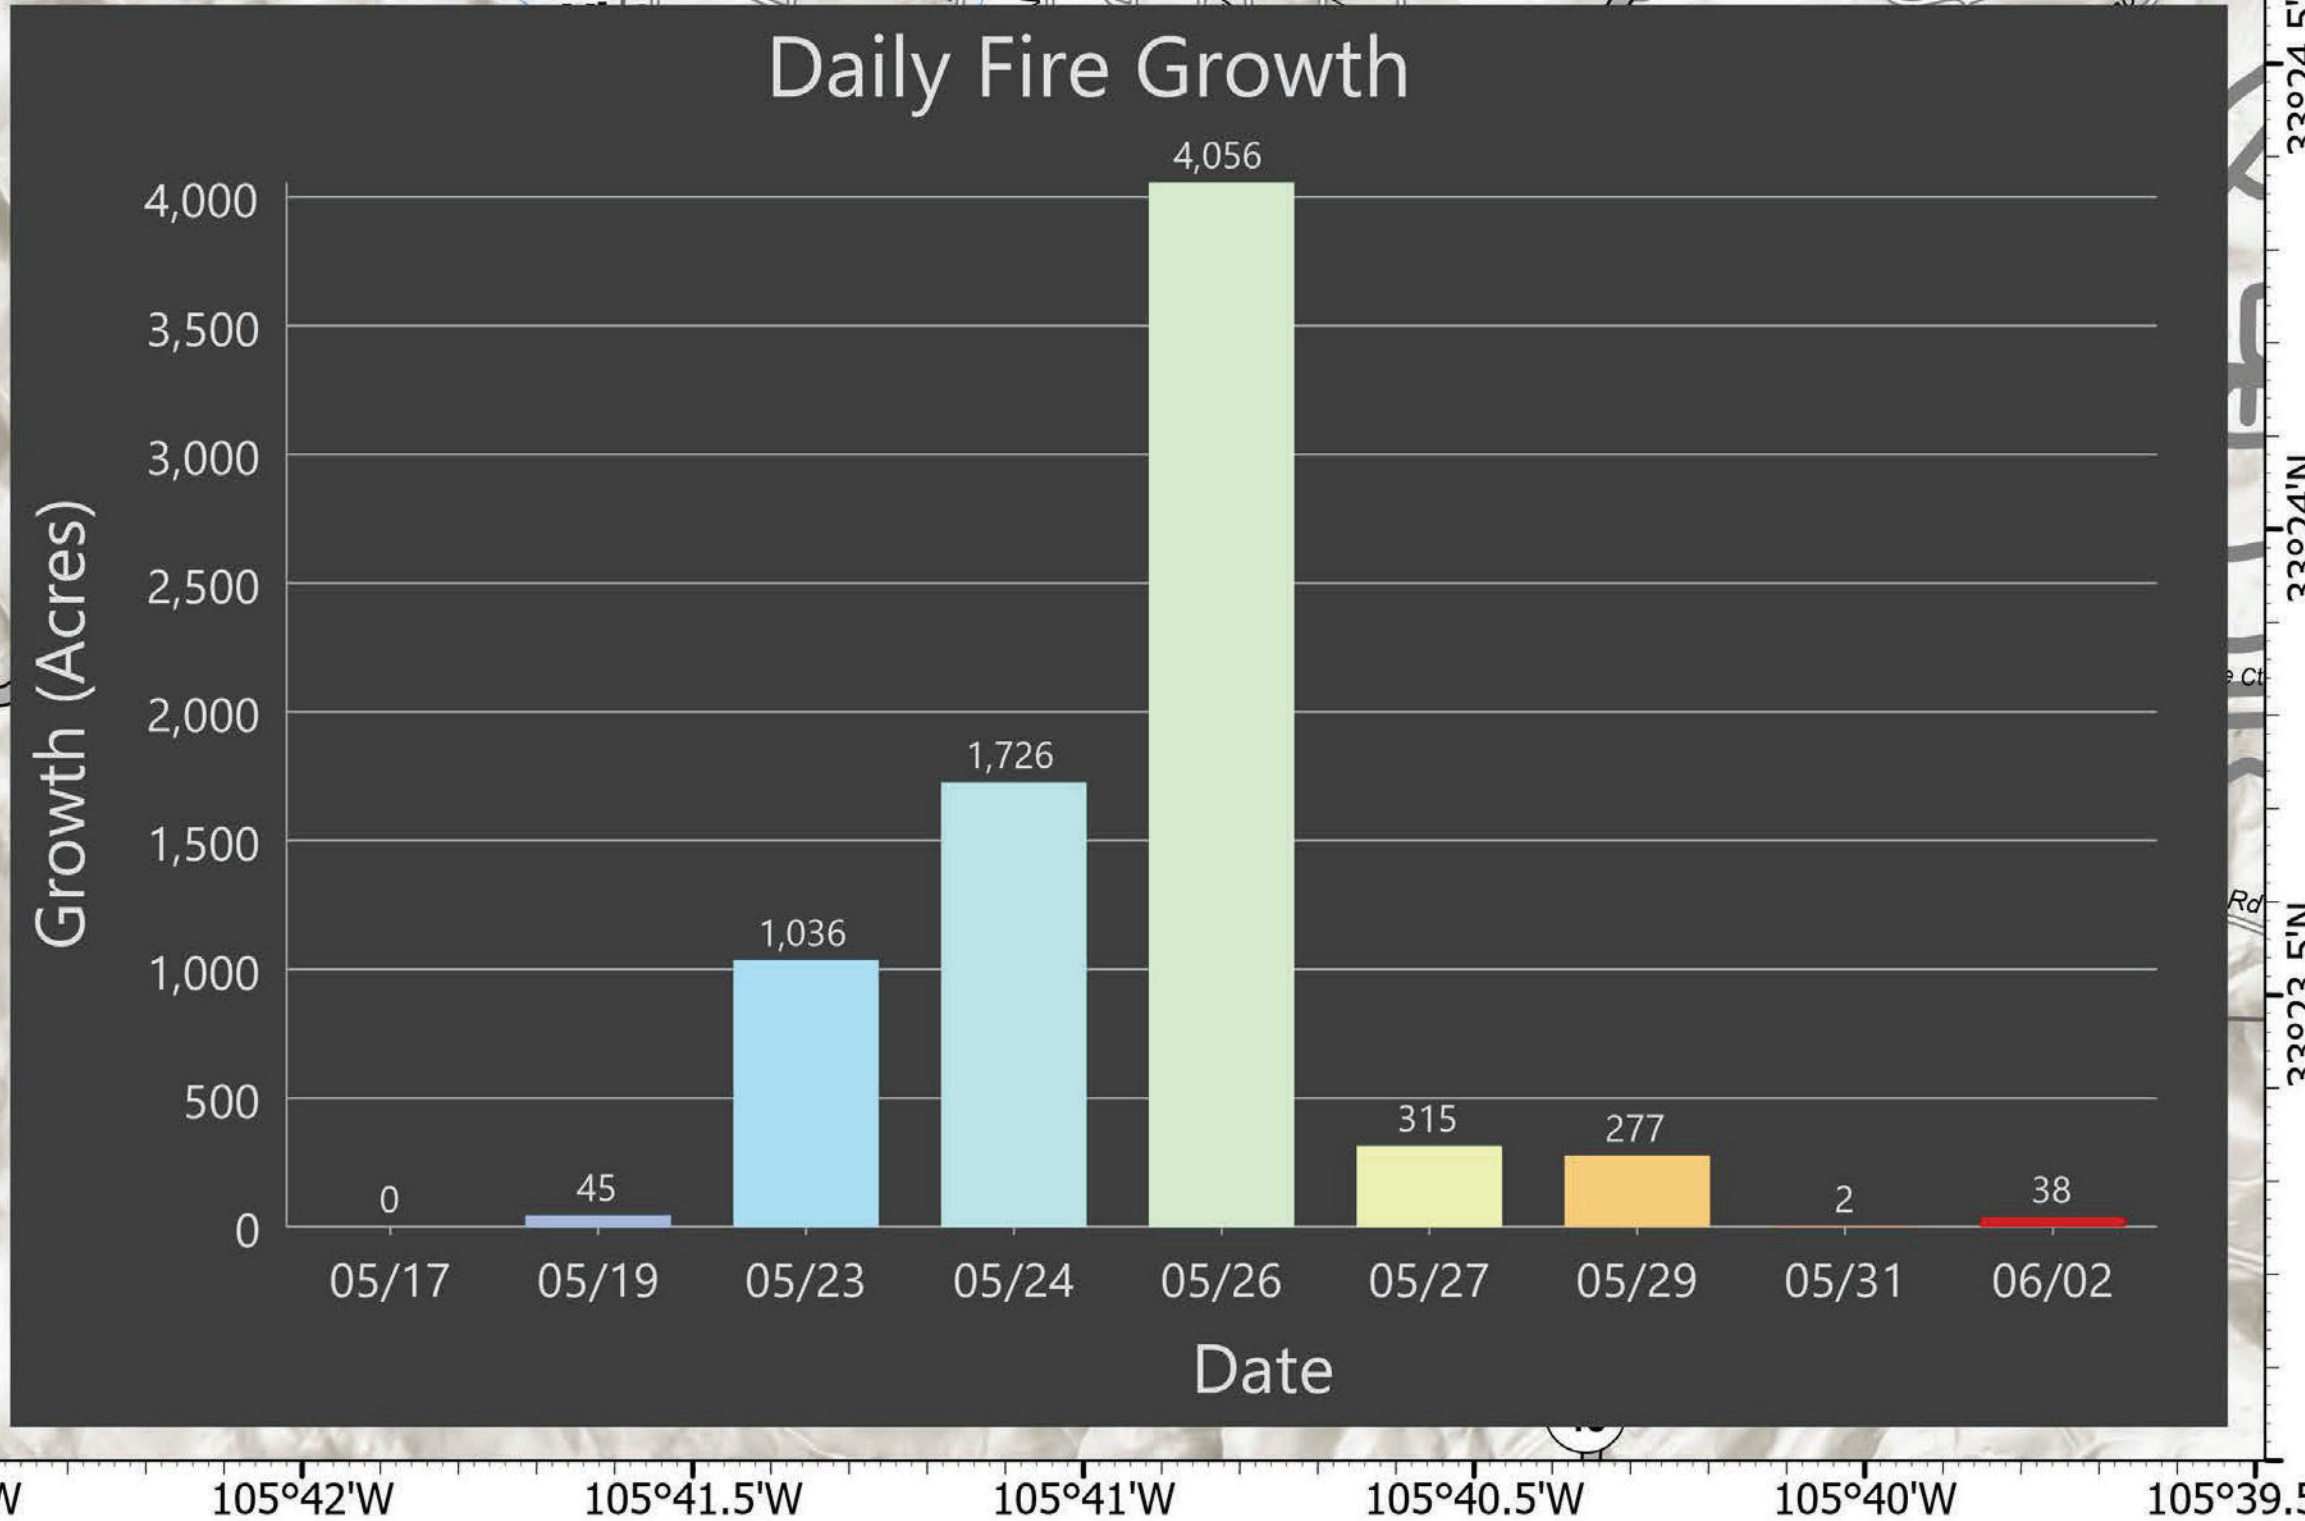

Map created: 6/3/2024 at 2205 hr

BLUE 2
NM-LNF-000227
06/04/2024 DAY
7,495 acres
as of 06/02/2024 2354

- May 17 | 0 Acres | + 0 Acres
- May 19 | 45 Acres | + 45 Acres
- May 23 | 1081 Acres | + 1036 Acres
- May 24 | 2807 Acres | + 1726 Acres
- May 26 | 6863 Acres | + 4056 Acres
- May 27 | 7178 Acres | + 315 Acres
- May 29 | 7455 Acres | + 277 Acres
- May 31 | 7457 Acres | + 2 Acres
- Jun 02 | 7495 Acres | + 38 Acres

⊗ Fire Origin