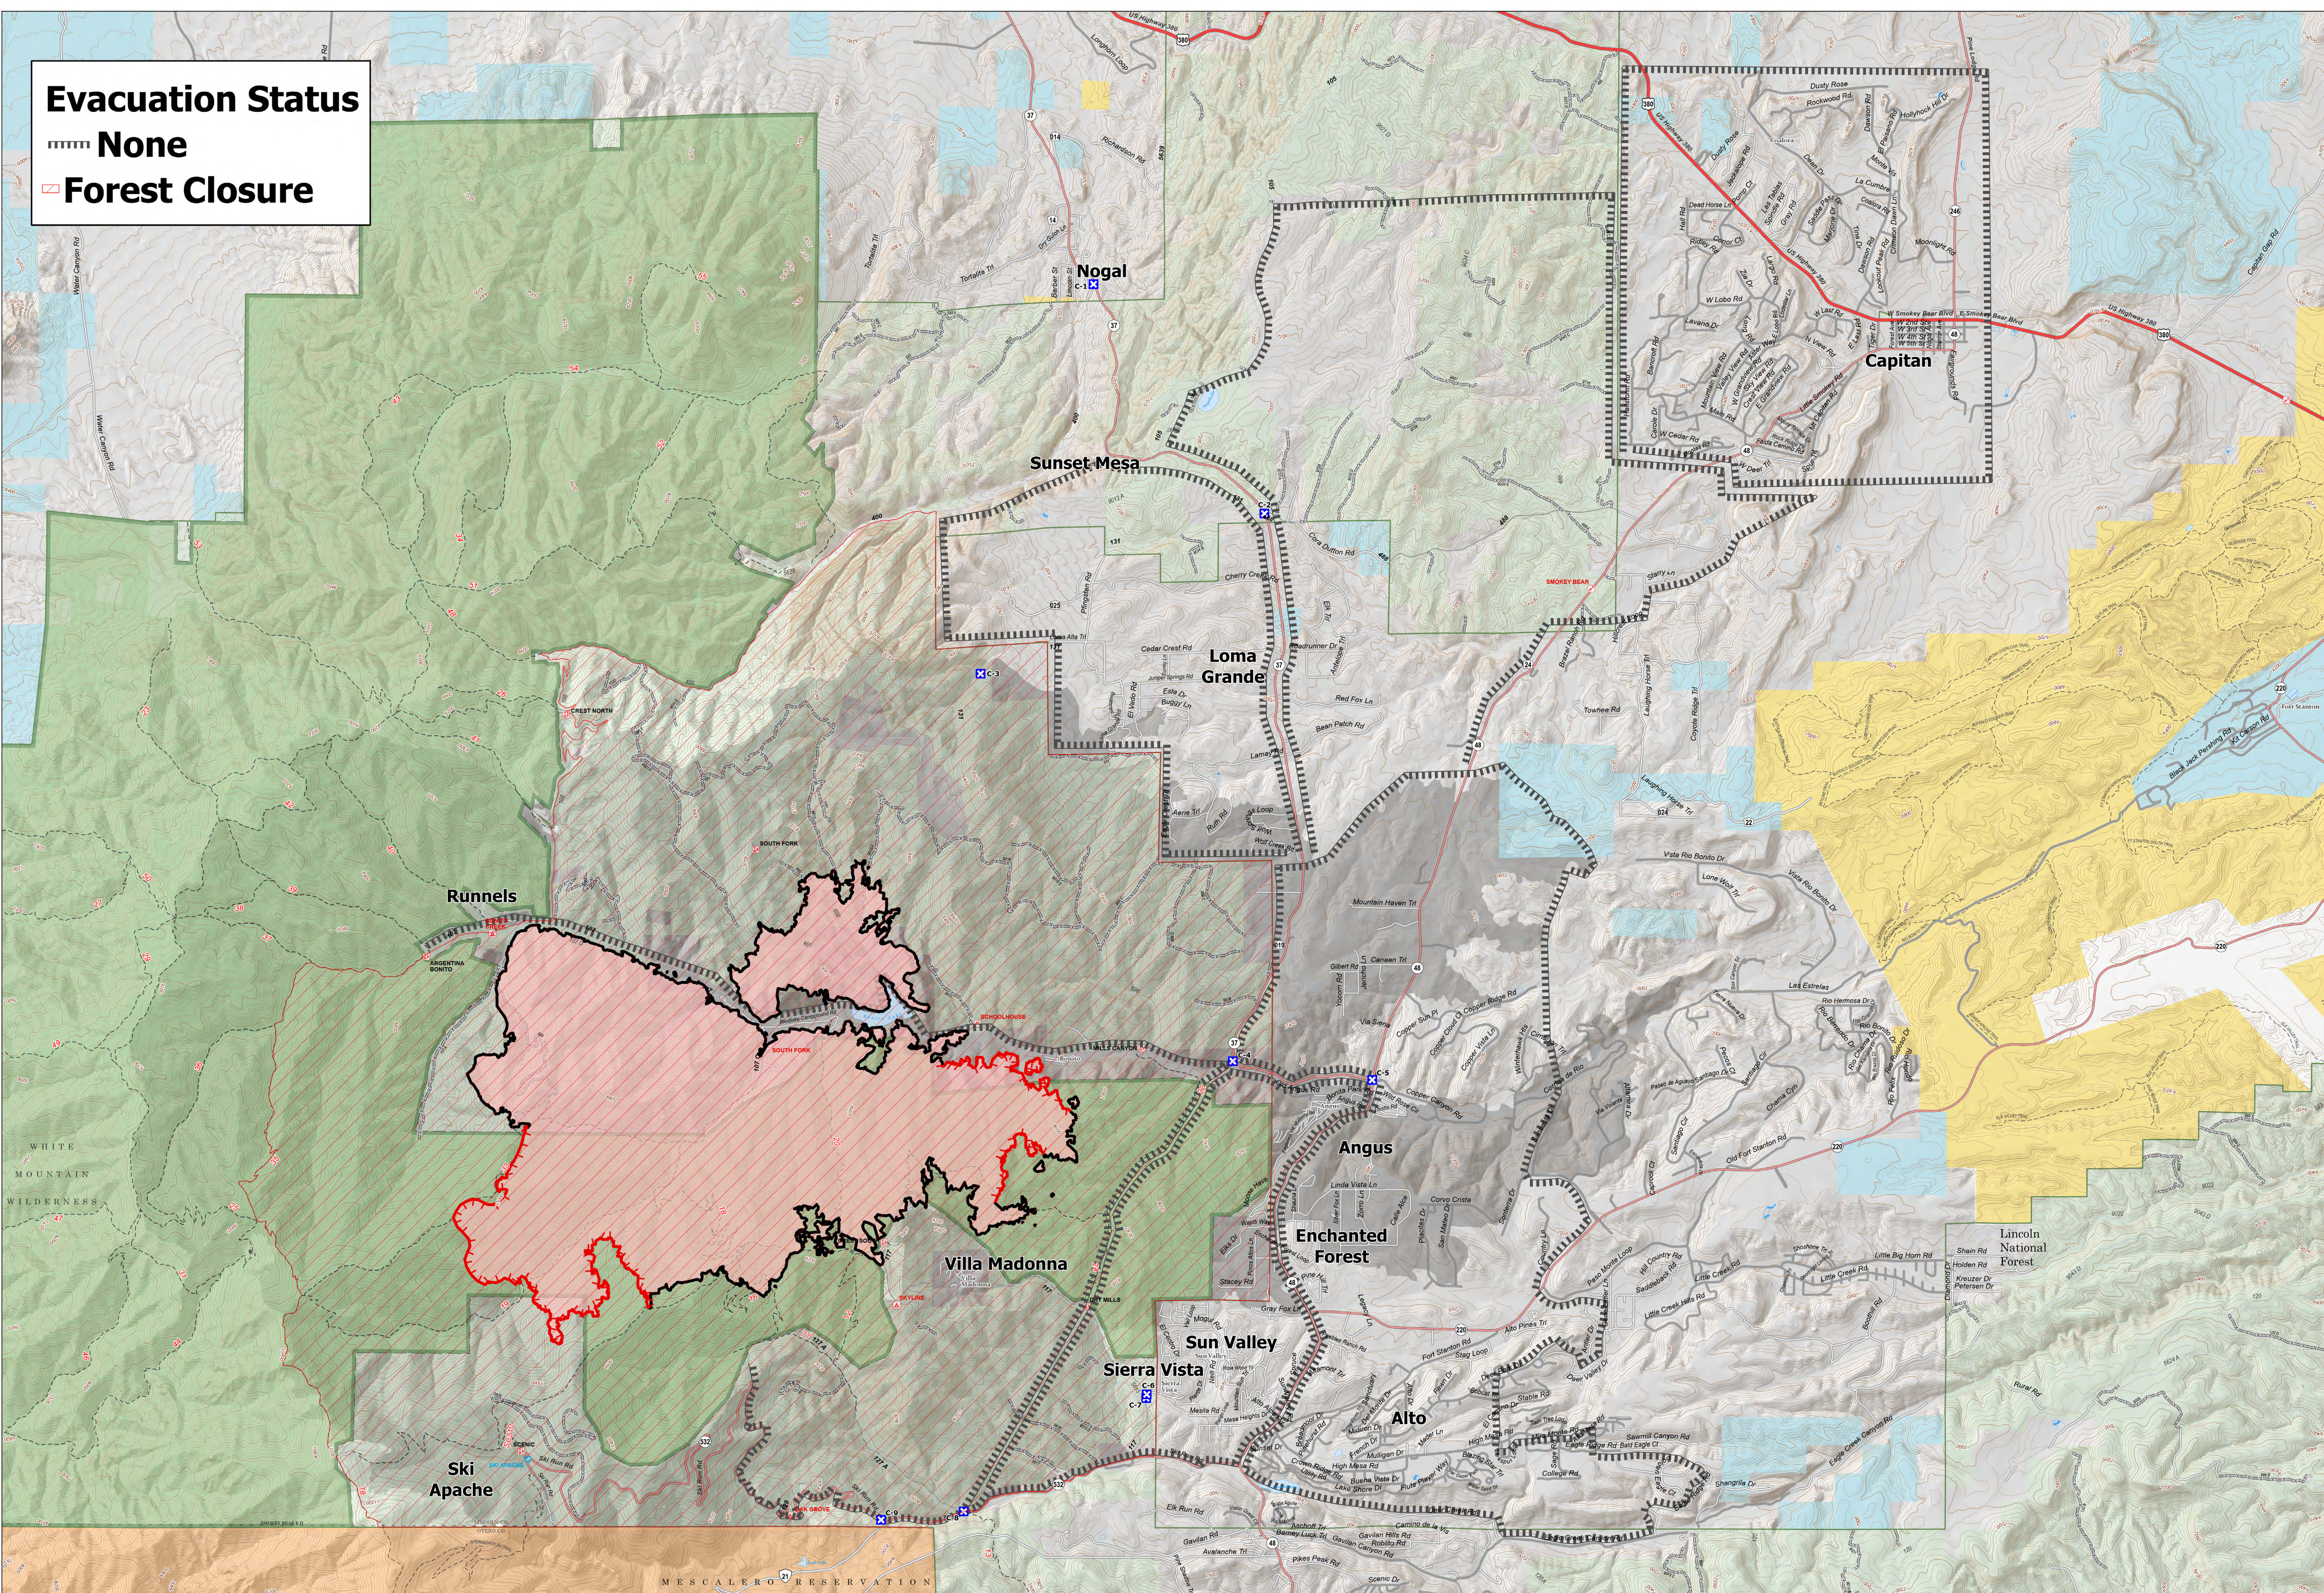

Evacuation Status
 None
 Forest Closure

BLUE 2
NM-LNF-000227
06/05/2024 DAY
 7,532 acres
 as of 06/04/2024 1630

- 📍 Closure
- 🔴 Wildfire Daily Fire Perimeter
- 🛣️ Primary Highway
- 🌲 Forest Service Roads Closed
- 🏕️ Interpretive Site
- 🛑 Contained
- 🏠 Little Bear Fire 2012
- 🛣️ Secondary Highway
- 🏠 Campground
- 🏔️ Bureau of Land Management Lands
- 🛣️ Secondary Paved
- 🏠 Trailhead
- 🌊 State Lands
- 🛣️ Secondary Dirt
- 🏠 Picnic Site
- 🏔️ Forest Closure
- 🏔️ Ski Area Alpine

1:29,000 | Southwest CIMT 3 | 6/5/2024 1402
 Acres from IR Image Interpretation | North American 1983 Datum. | GCS (Latitude/Longitude) Grid