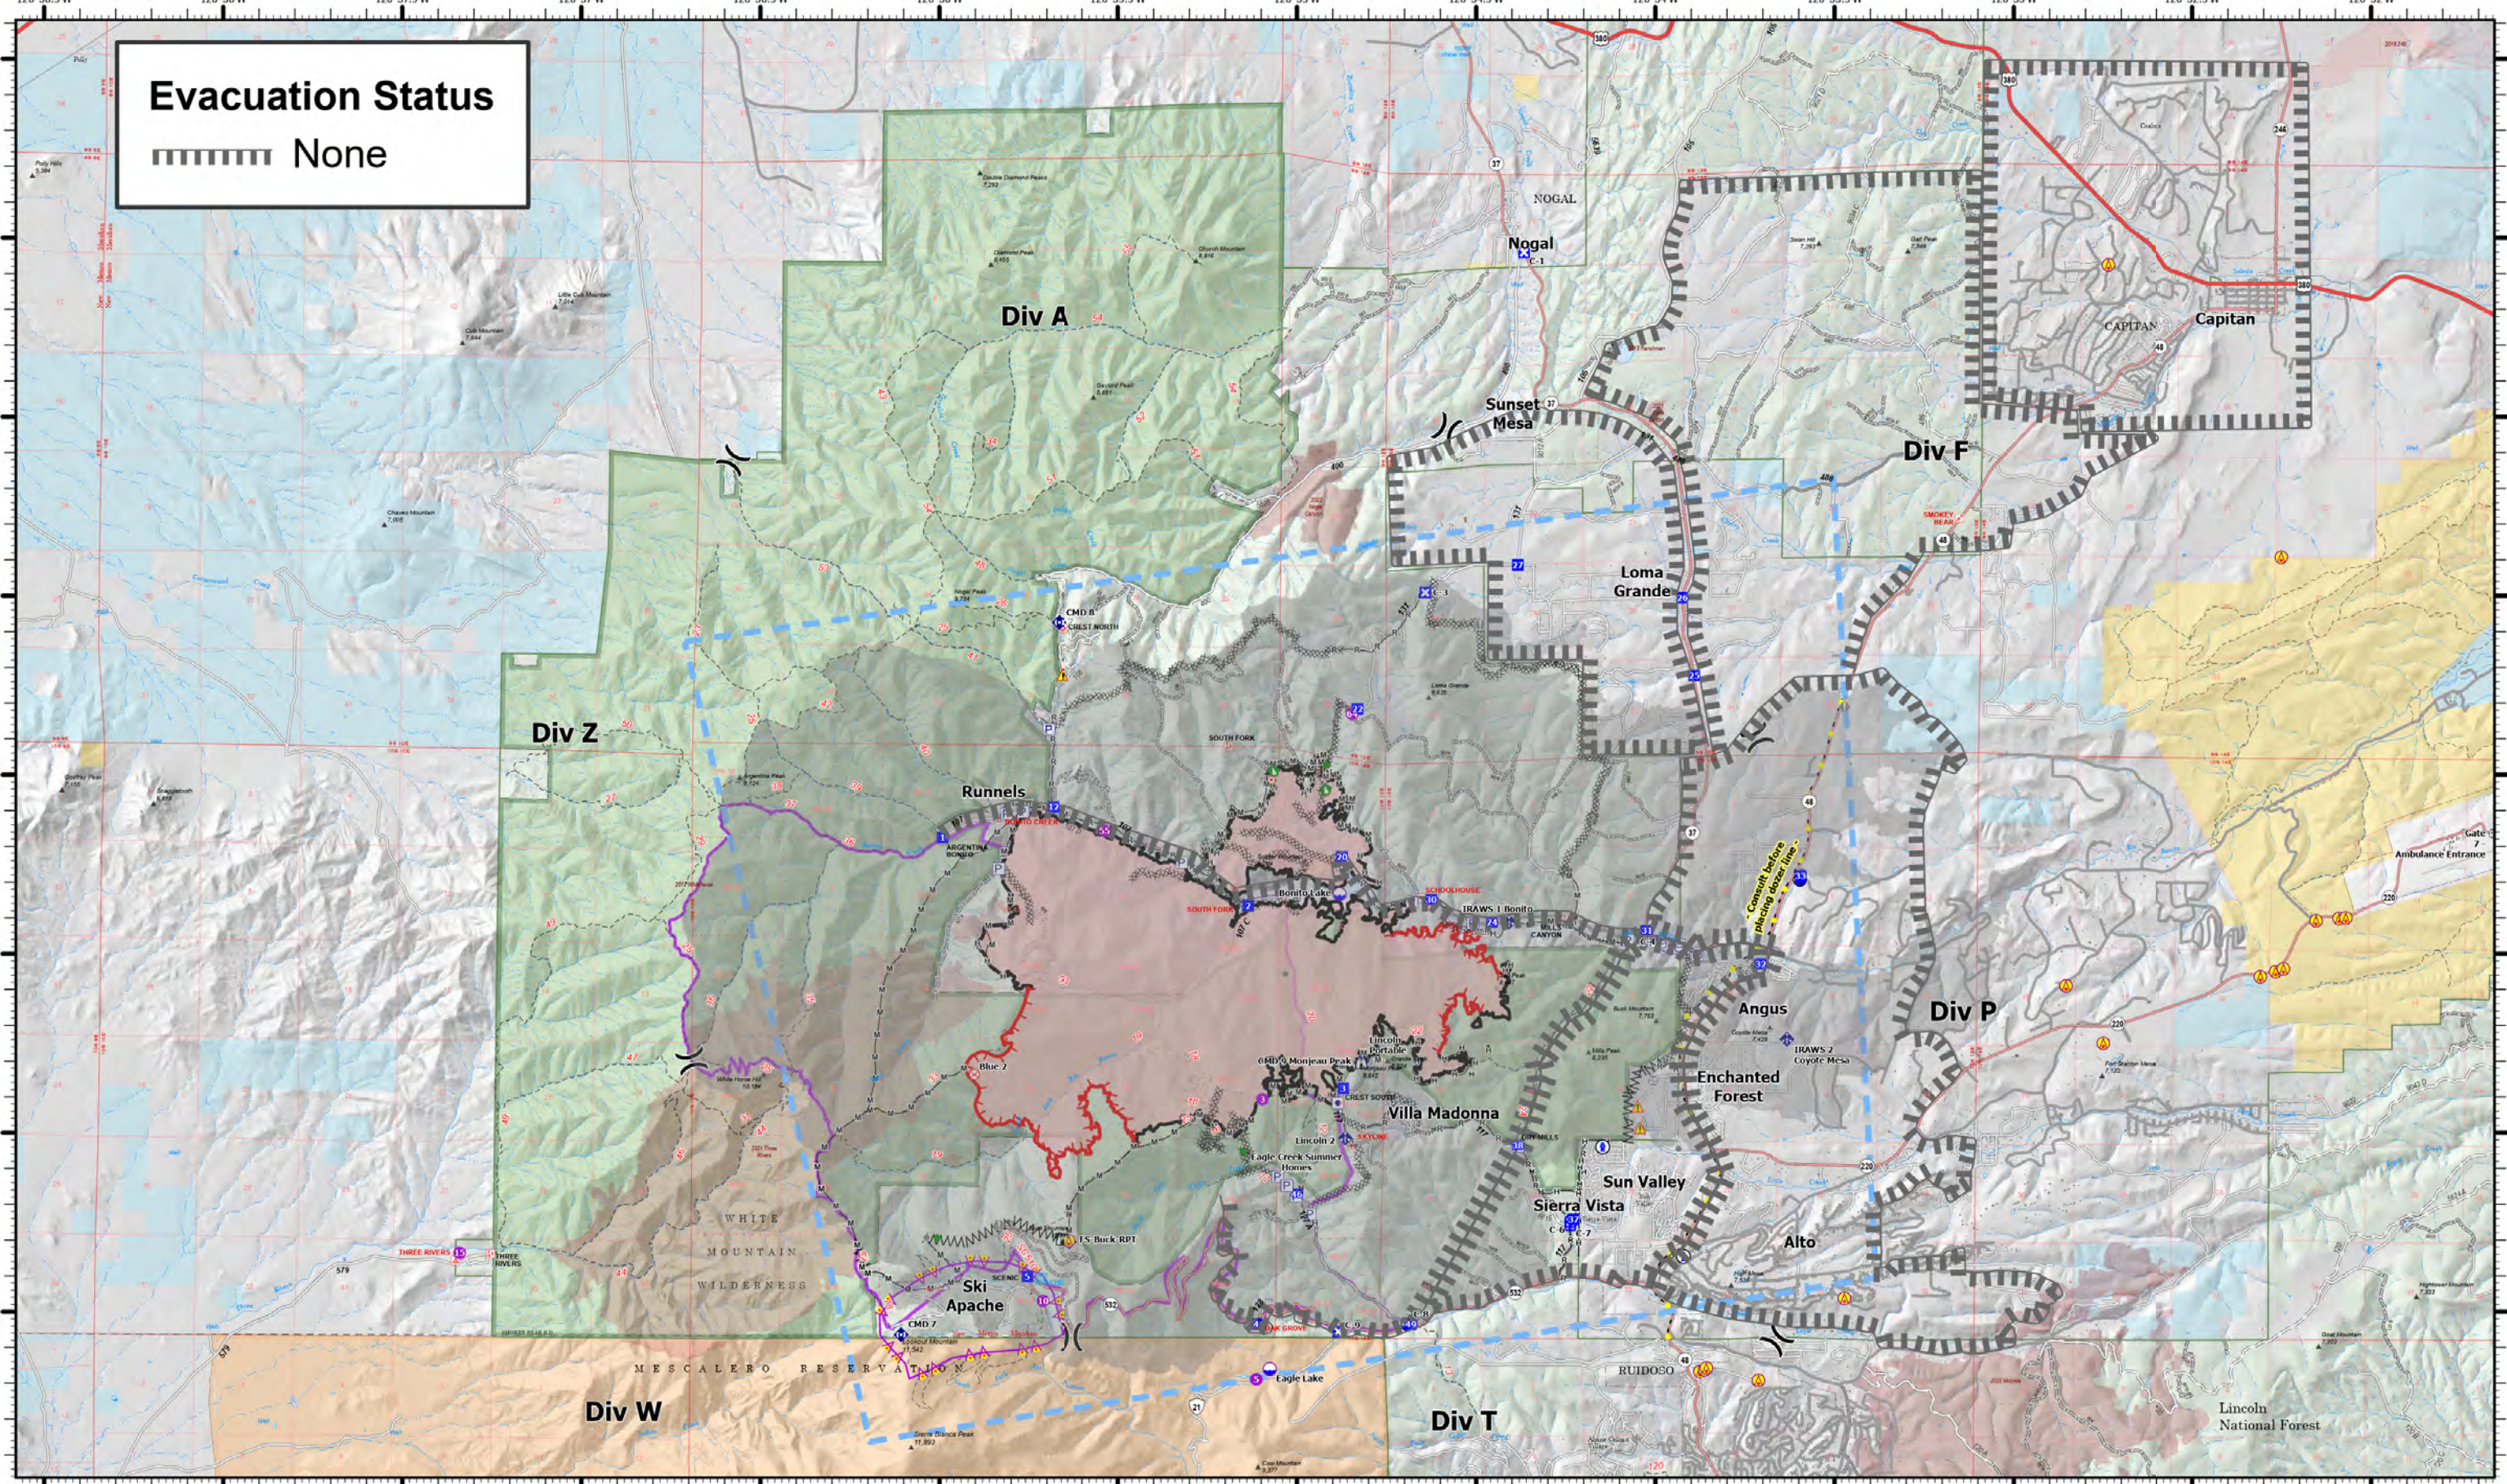

Evacuation Status
None

BLUE 2
NM-LNF-000227
06/05/2024 DAY

7,532 acres
as of 06/04/2024 1630

- Little Bear Fire 2012
- Aerial Hazard
- Helispot
- Division Break
- Drop Point
- Closure
- Lookout
- Hot Spot - Spot Fire
- Fire Origin
- Value at Risk
- Other
- Gate
- Fire Station
- Bridge
- Repair Point
- Dozer Push
- Mobile Weather Unit
- Repeater
- Hazard
- Dip Site
- Draft Site
- Hydrant
- Completed Dozer Line
- Completed Fuel Break
- Completed Hand Line
- Completed Mixed Construction Line
- Completed Road as Line
- Access Route
- Highlighted Feature
- Other
- Aerial Hazard
- Temporary Flight Restriction
- Contained
- Uncontained
- Wildfire Daily Fire Perimeter
- Structure
- Primary Highway
- Secondary Highway
- Secondary Paved
- Secondary Dirt
- Trail
- Paved
- Gravel Road
- Dirt Road
- Unimproved Road
- Forest Service Roads Closed

NORTH

0 1 Miles

1:32,000 | Southwest CIMT 3 | 4/5/2024 1208
Aces from IR Image Interpretation | WGS 1984 Datum. | GCS (Latitude/Longitude) Grid