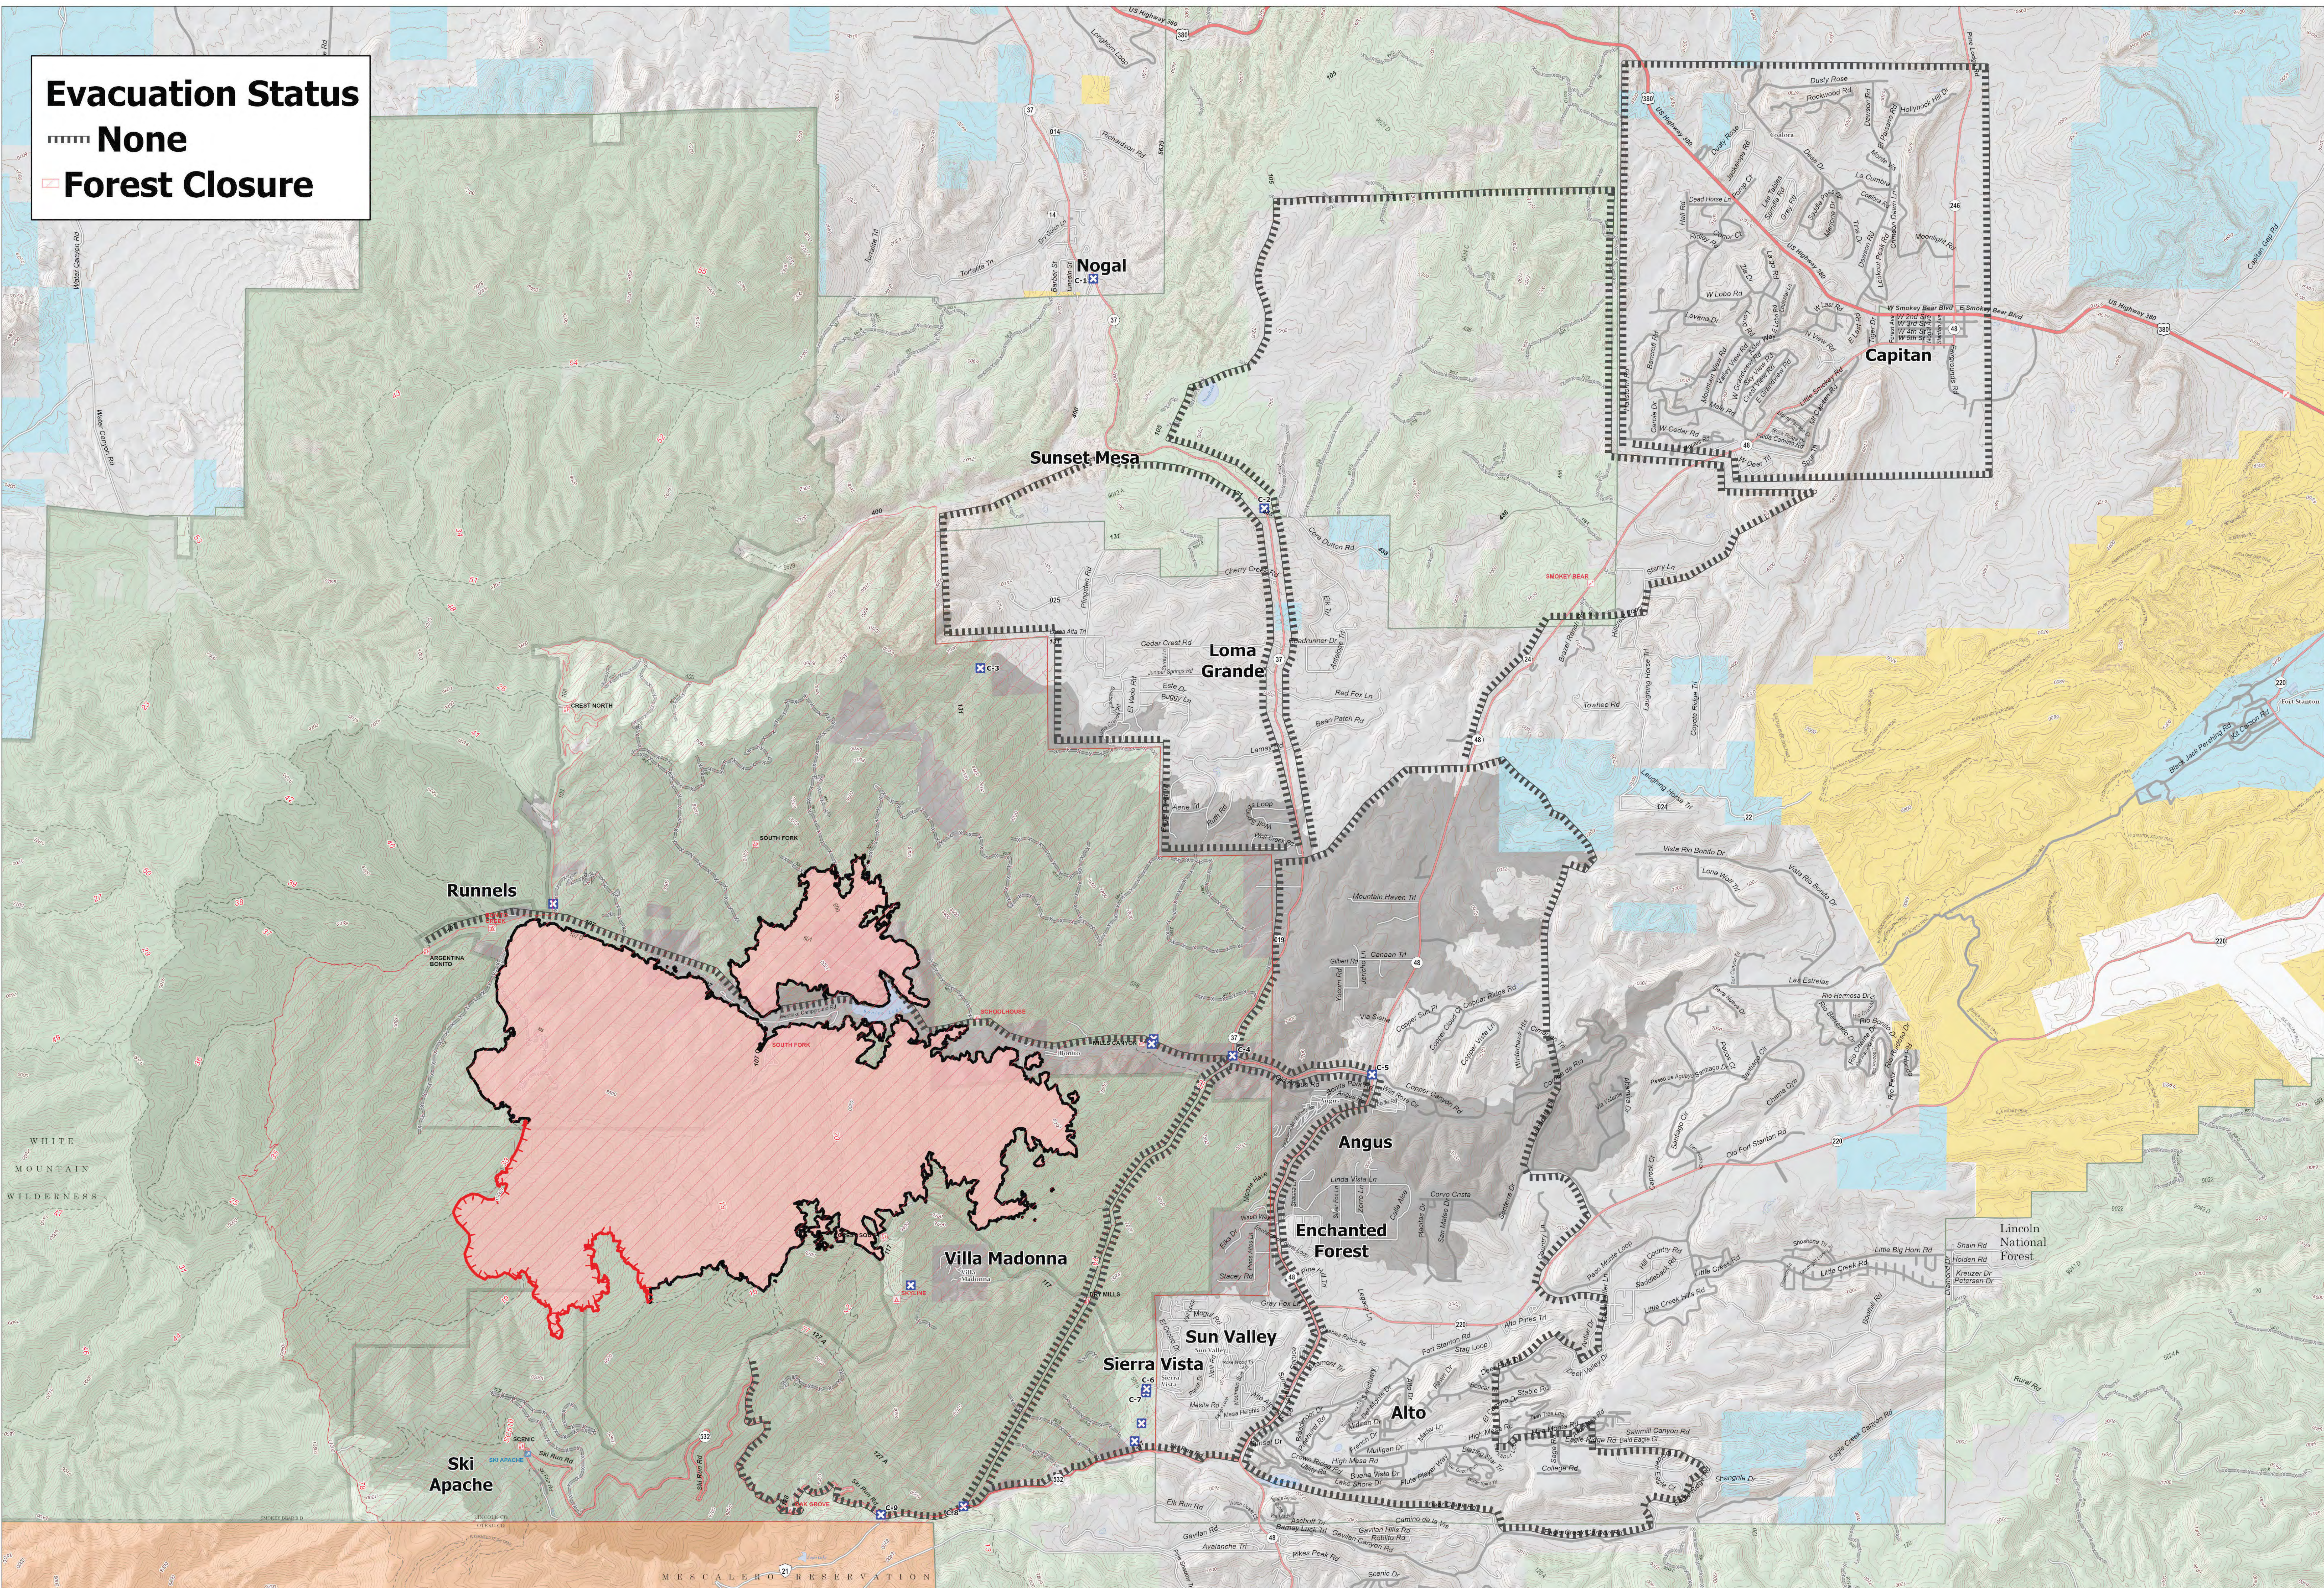

**Evacuation Status**  
 None  
 Forest Closure

**BLUE 2**  
**NM-LNF-000227**  
**06/07/2024 DAY**  
 7,532 acres  
 as of 06/04/2024 1630

- Closure
- Wildfire Daily Fire Perimeter
- Primary Highway
- Forest Service Roads Closed
- Interpretive Site
- Contained
- Little Bear Fire 2012
- Secondary Highway
- Campground
- Ski Area Alpine
- Uncontained
- Bureau of Land Management Lands
- Secondary Paved
- Trailhead
- Forest Closure
- State Lands
- Secondary Dirt
- Picnic Site