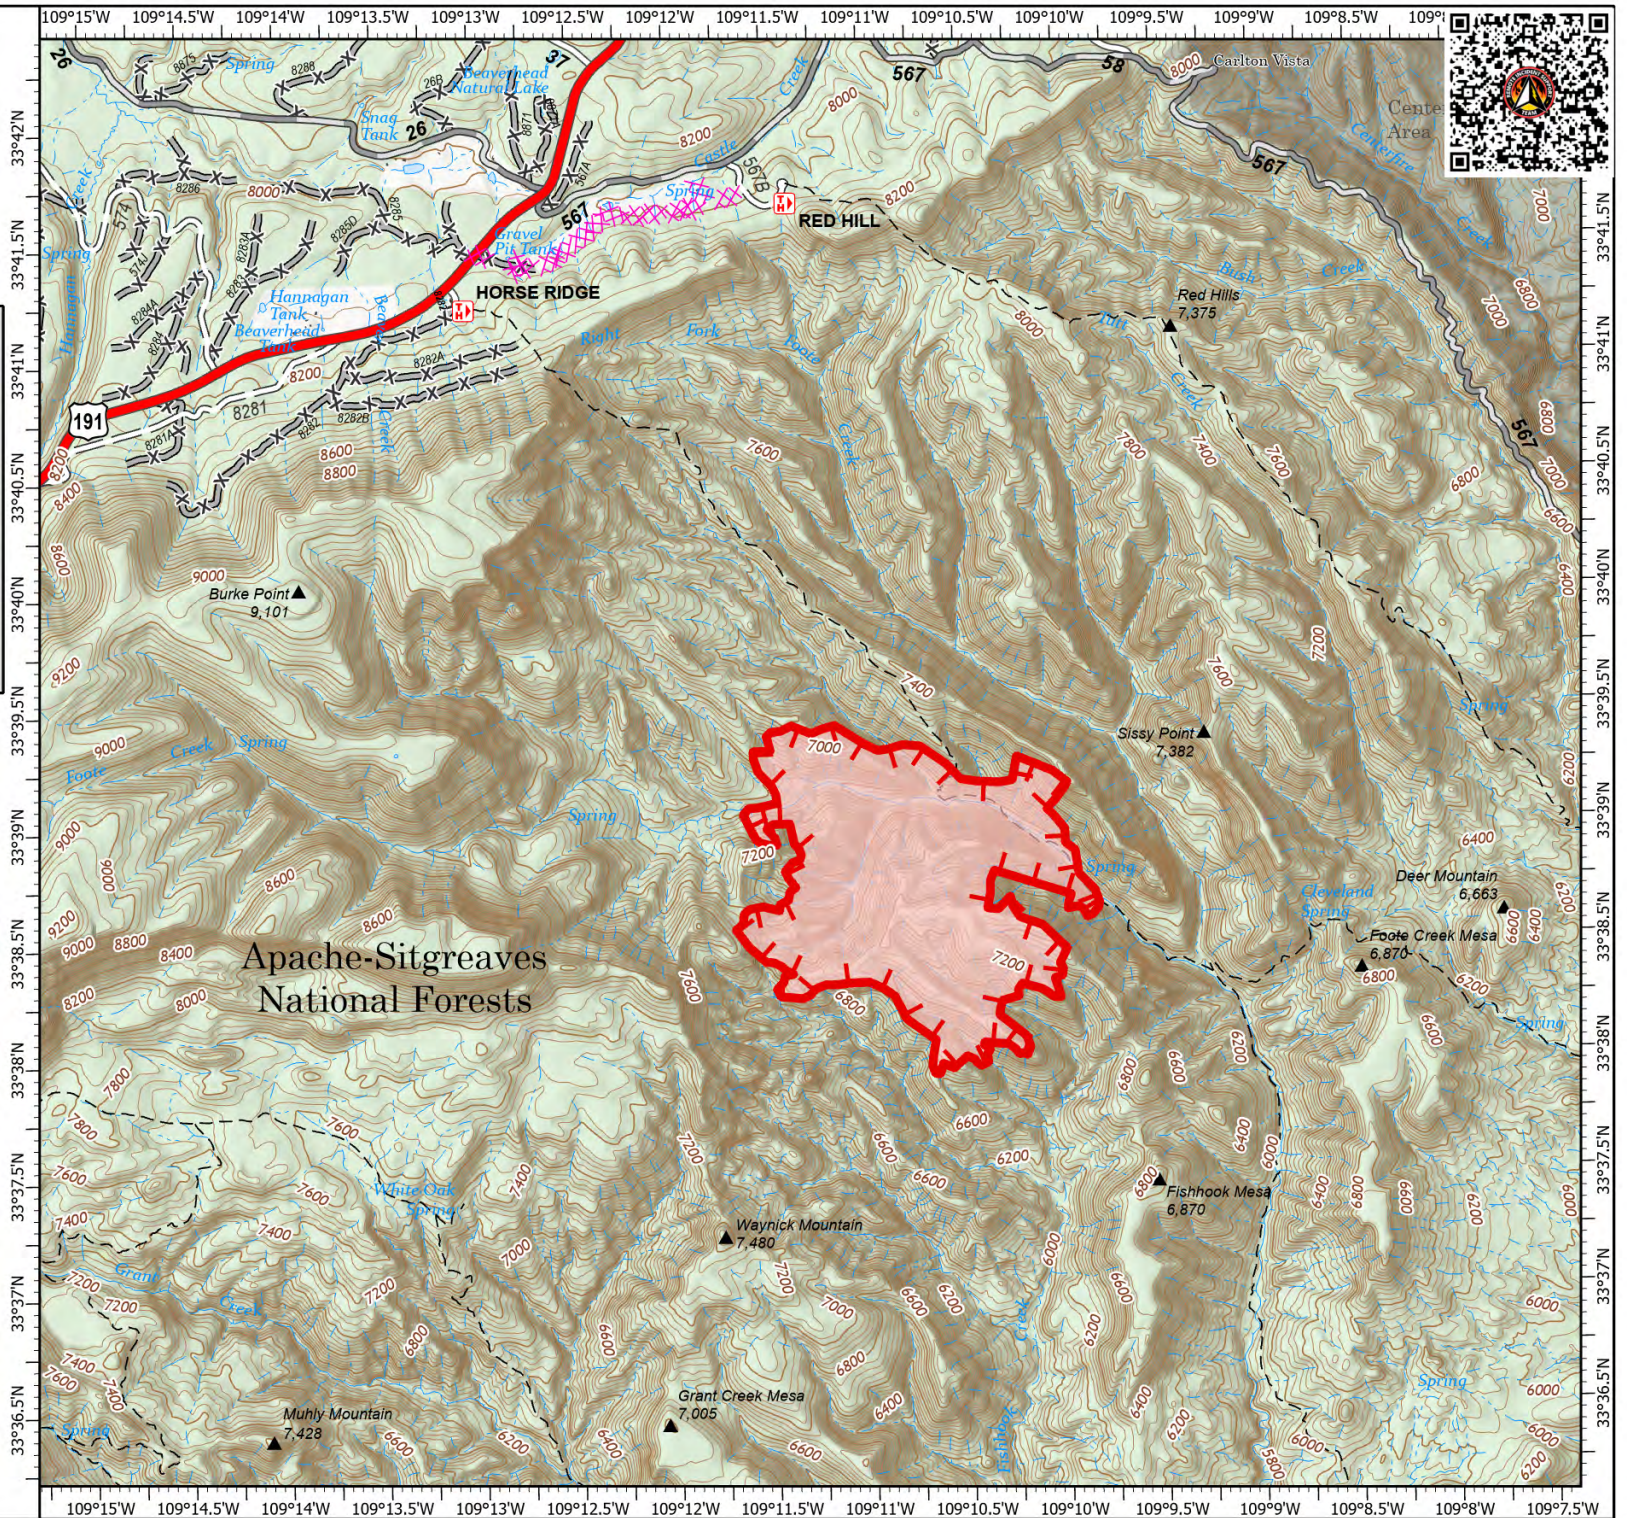

Operations

Foote
AZASF-000264
06/18/2024 Day

1,158 acres at 20240617 1200hrs

- Structure
- Planned Dozer Line
- Uncontained
- Wildfire Daily Fire Perimeter
- Primary Highway
- Gravel Road
- Dirt Road
- Unimproved Road
- Forest Service Roads Closed
- USFS Roadless Areas
- Forest Service Land

1:60,000 | RIST 2024 | 6/17/2024 1732
Acres from IAA
North American 1983 Datum, LatLong Grid