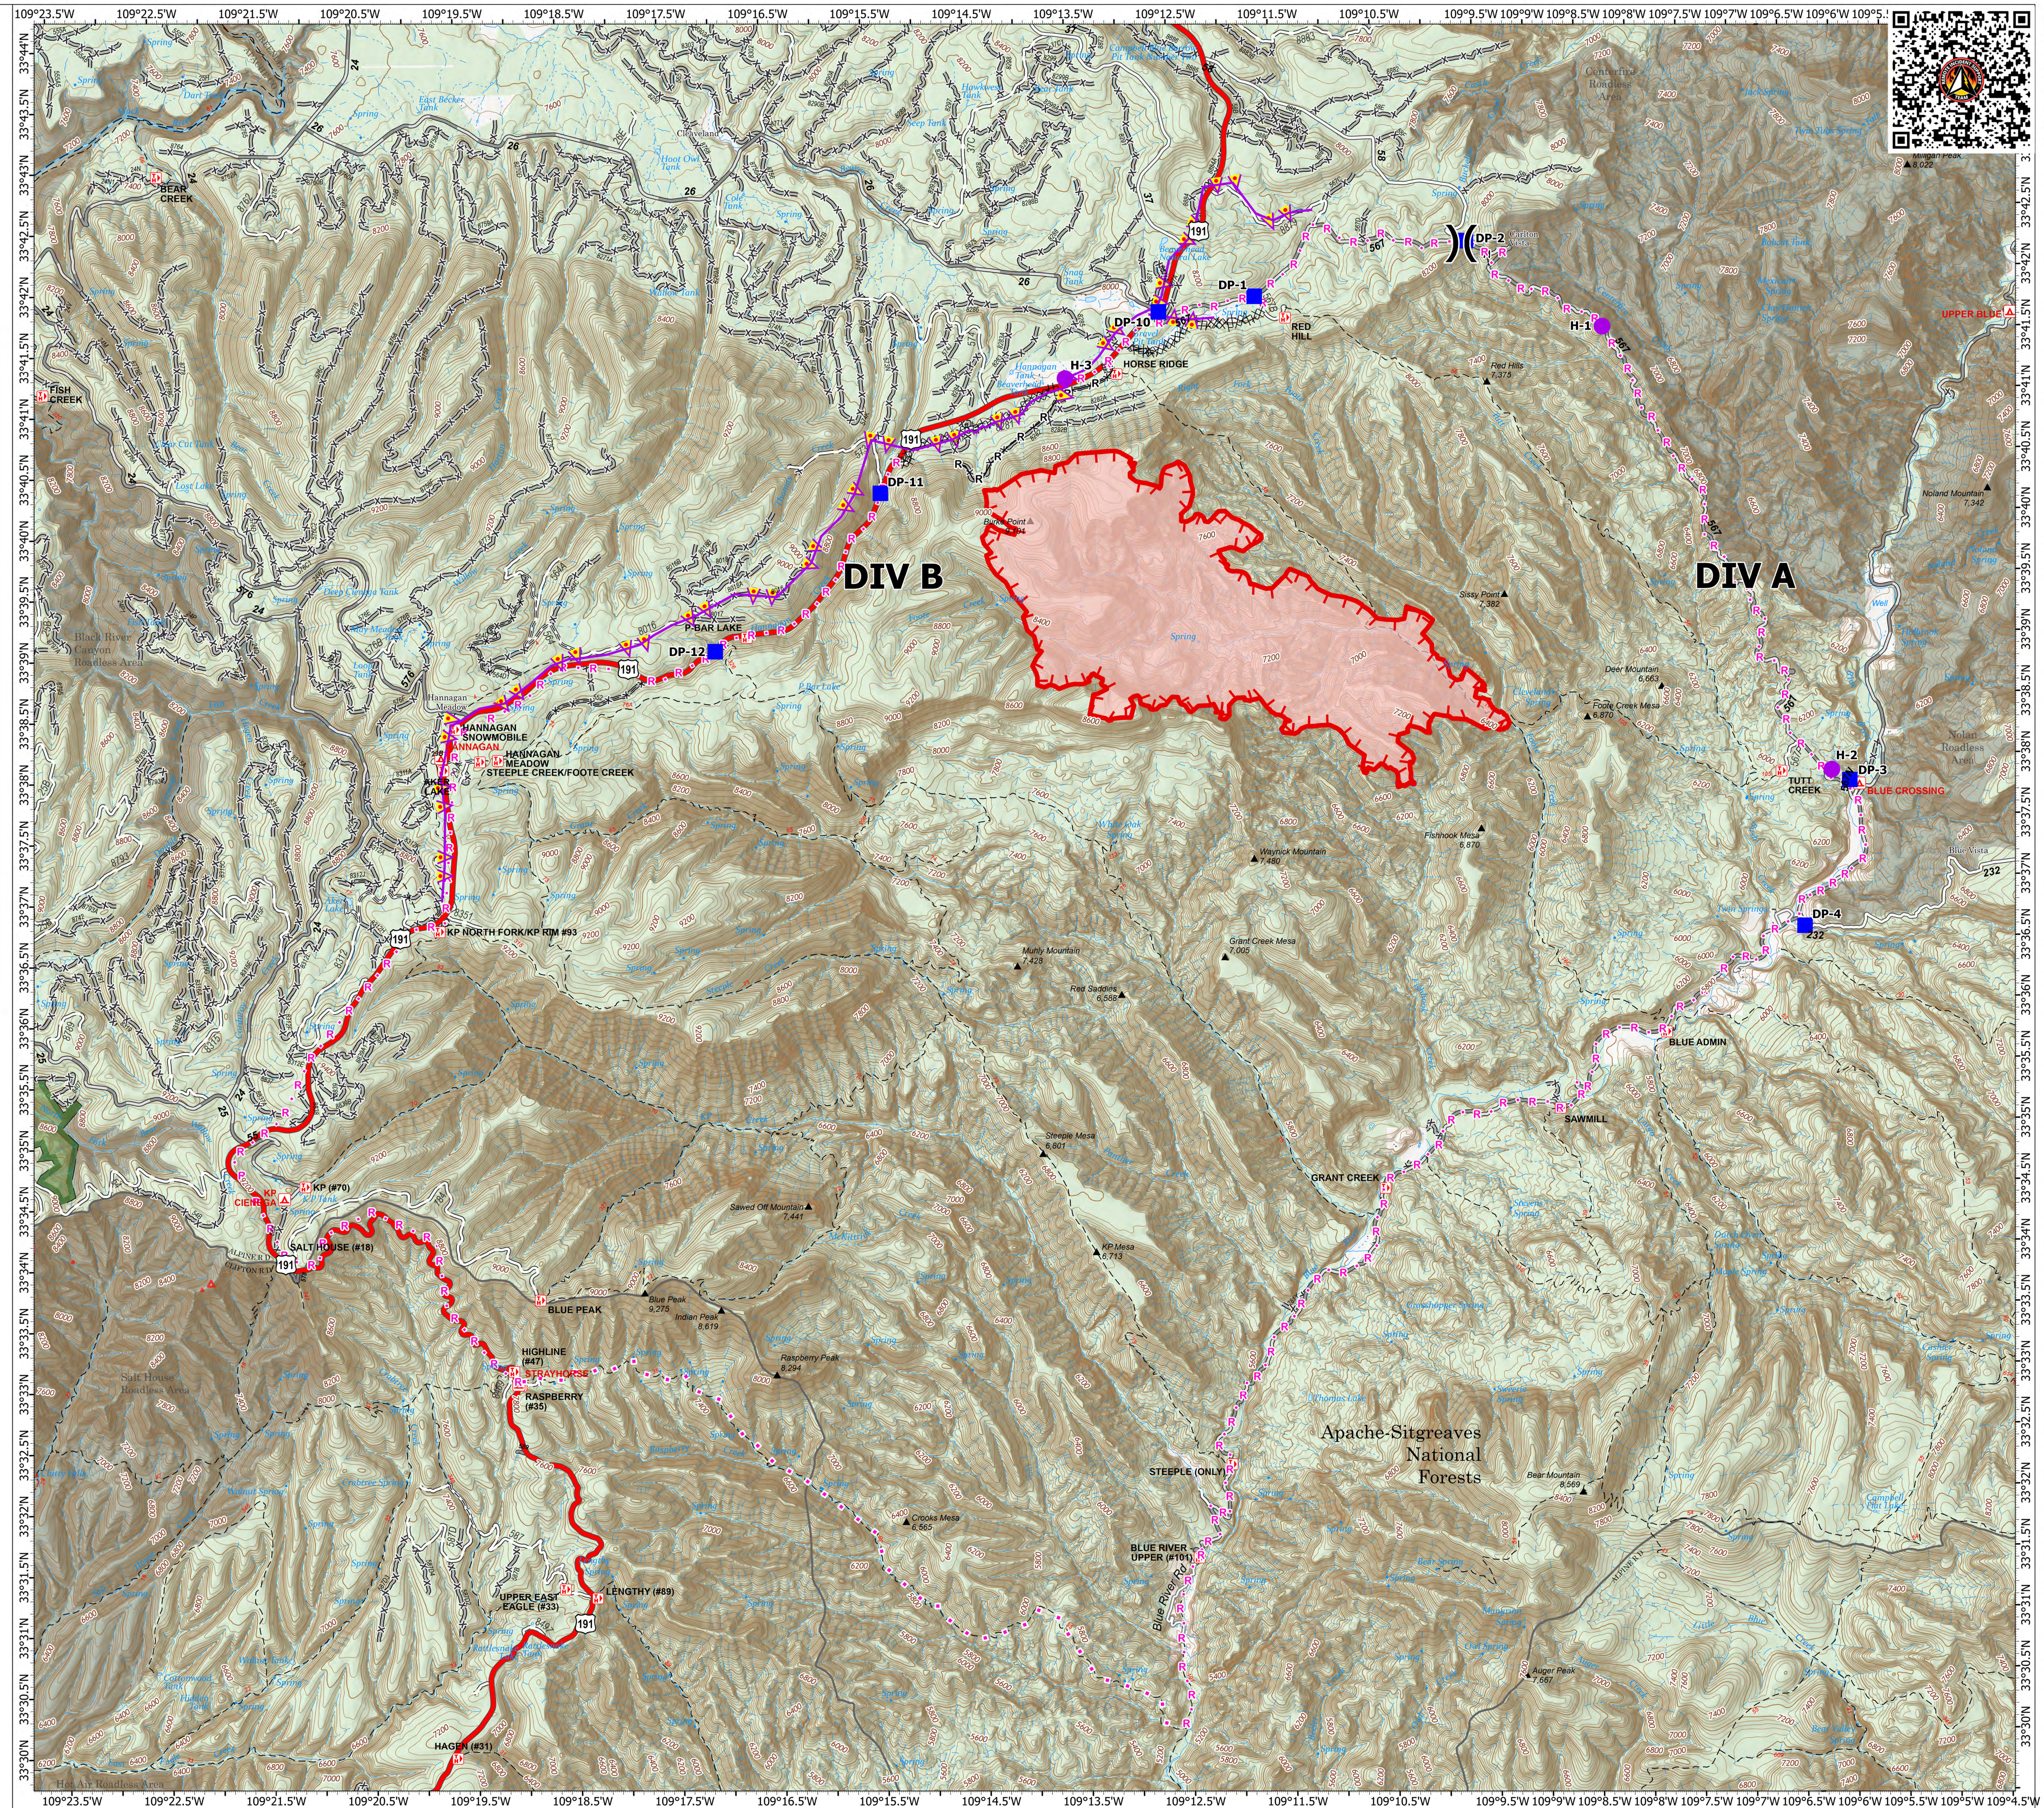

Operations

Foote
AZ-ASF-000264
6/28/2024 Day

4,568 acres at 6/27/2024 1206

- Structure
- Helispot
- Division Break
- Drop Point
- Completed Dozer Line
- Completed Hand Line
- Completed Road as Line
- Planned Road as Line
- Proposed Line
- Aerial Hazard
- Uncontained
- Wildfire Daily Fire Perimeter
- Primary Highway
- Paved
- Gravel Road
- Dirt Road
- Unimproved Road
- Forest Service Roads Closed
- USFS Roadless Areas
- FS Wilderness Boundary
- Forest Service Land

1:31,250 | RIST 2024 | 6/27/2024 1740
Acres from IR
North American 1983 Datum, LatLong Grid